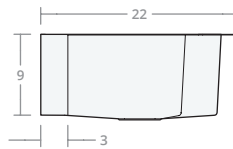

### Recessed Farmhouse DB 30W 20D 8H

Dimensions: 30"W x 20"D x 8"H  
Rim Width: 2 in  
Divider Width: 2 in  
Water Depth: 8 in  
Drain Placement: back-center  
Drain Size: 3½ in

### Recessed Farmhouse DB 30W 22D 9H

Dimensions: 30"W x 22"D x 9"H  
Rim Width: 2 in  
Divider Width: 2 in  
Water Depth: 9 in  
Drain Placement: back-center  
Drain Size: 3½ in

### Recessed Farmhouse DB 33W 22D 9H

Dimensions: 33"W x 22"D x 9"H  
Rim Width: 2 in  
Divider Width: 2 in  
Water Depth: 9 in  
Drain Placement: back-center  
Drain Size: 3½ in

Dimensions: 42"W x 22"D x 9"H

Rim Width: 2 in

Divider Width: 2 in

Water Depth: 9 in

Drain Placement: back-center

Drain Size: 3½ in

Recessed Farmhouse DB 48W 22D 10H

Dimensions: 48"W x 22"D x 10"H