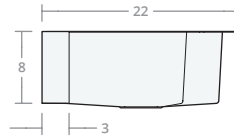

### Recessed Farmhouse DB 30W 20D 8H

Dimensions: 30"W x 20"D x 8"H  
Rim Width: 2 in  
Divider Width: 2 in  
Water Depth: 8 in  
Drain Placement: back-center  
Drain Size: 3½ in

### Recessed Farmhouse DB 30W 22D 9H

Dimensions: 30"W x 22"D x 9"H  
Rim Width: 2 in  
Divider Width: 2 in  
Water Depth: 9 in  
Drain Placement: back-center  
Drain Size: 3½ in

### Recessed Farmhouse DB 33W 22D 9H

Dimensions: 33"W x 22"D x 9"H  
Rim Width: 2 in  
Divider Width: 2 in  
Water Depth: 9 in  
Drain Placement: back-center  
Drain Size: 3½ in

### Recessed Farmhouse DB 36W 22D 9H

Dimensions: 36"W x 22"D x 9"H  
Rim Width: 2 in  
Divider Width: 2 in  
Water Depth: 9 in  
Drain Placement: back-center  
Drain Size: 3½ in

Recessed Farmhouse DB 42W 22D 9H