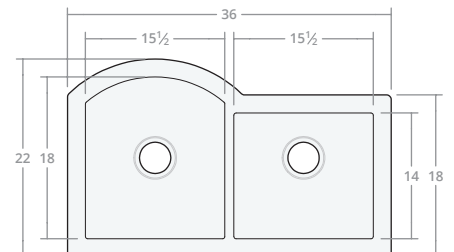

### Recessed Farmhouse DB 30W 20D 8H

Dimensions: 30"W x 20"D x 8"H  
Rim Width: 2 in  
Divider Width: 2 in  
Water Depth: 8 in  
Drain Placement: back-center  
Drain Size: 3½ in

### Recessed Farmhouse DB 30W 22D 9H

Dimensions: 30"W x 22"D x 9"H  
Rim Width: 2 in  
Divider Width: 2 in  
Water Depth: 9 in  
Drain Placement: back-center  
Drain Size: 3½ in

### Recessed Farmhouse DB 33W 22D 9H

Dimensions: 33"W x 22"D x 9"H  
Rim Width: 2 in  
Divider Width: 2 in  
Water Depth: 9 in  
Drain Placement: back-center  
Drain Size: 3½ in

### Recessed Farmhouse DB 36W 22D 9H

Dimensions: 36"W x 22"D x 9"H  
Rim Width: 2 in  
Divider Width: 2 in  
Water Depth: 9 in  
Drain Placement: back-center  
Drain Size: 3½ in

Recessed Farmhouse DB 42W 22D 9H