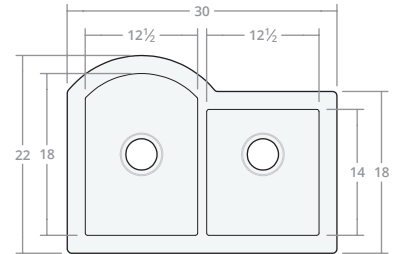

### Recessed Farmhouse DB 30W 20D 8H

Dimensions: 30"W x 20"D x 8"H  
Rim Width: 2 in  
Divider Width: 2 in  
Water Depth: 8 in  
Drain Placement: back-center  
Drain Size: 3½ in

### Recessed Farmhouse DB 30W 22D 9H

Dimensions: 30"W x 22"D x 9"H  
Rim Width: 2 in  
Divider Width: 2 in  
Water Depth: 9 in  
Drain Placement: back-center  
Drain Size: 3½ in

### Recessed Farmhouse DB 33W 22D 9H

Dimensions: 33"W x 22"D x 9"H  
Rim Width: 2 in  
Divider Width: 2 in  
Water Depth: 9 in  
Drain Placement: back-center  
Drain Size: 3½ in

### Recessed Farmhouse DB 36W 22D 9H

Dimensions: 36"W x 22"D x 9"H  
Rim Width: 2 in  
Divider Width: 2 in  
Water Depth: 9 in  
Drain Placement: back-center  
Drain Size: 3½ in

Recessed Farmhouse DB 42W 22D 9H