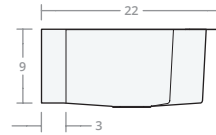

### Recessed Farmhouse DB 30W 22D 9H

Dimensions: 30"W x 22"D x 9"H  
Rim Width: 2 in  
Divider Width: 2 in  
Water Depth: 9 in  
Drain Placement: back-center  
Drain Size: 3½ in

### Recessed Farmhouse DB 33W 22D 9H

Dimensions: 33"W x 22"D x 9"H  
Rim Width: 2 in  
Divider Width: 2 in  
Water Depth: 9 in  
Drain Placement: back-center  
Drain Size: 3½ in

### Recessed Farmhouse DB 36W 22D 9H

Dimensions: 36"W x 22"D x 9"H  
Rim Width: 2 in  
Divider Width: 2 in  
Water Depth: 9 in  
Drain Placement: back-center  
Drain Size: 3½ in

Recessed Farmhouse DB 42W 22D 9H

Dimensions: 42"W x 22"D x 9"H

Rim Width: 2 in

Divider Width: 2 in

Water Depth: 9 in

Drain Placement: back-center

Drain Size: 3½ in

Recessed Farmhouse DB 48W 22D 10H

Dimensions: 48"W x 22"D x 10"H