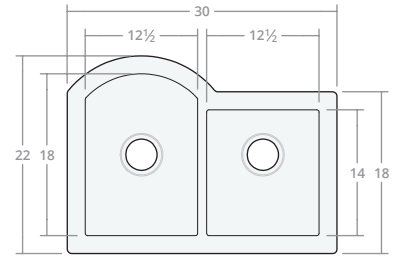

### Recessed Farmhouse DB 30W 20D 8H

Dimensions: 30"W x 20"D x 8"H  
Rim Width: 2 in  
Divider Width: 2 in  
Water Depth: 8 in  
Drain Placement: back-center  
Drain Size: 3½ in

### Recessed Farmhouse DB 30W 22D 9H

Dimensions: 30"W x 22"D x 9"H  
Rim Width: 2 in  
Divider Width: 2 in  
Water Depth: 9 in  
Drain Placement: back-center  
Drain Size: 3½ in

### Recessed Farmhouse DB 33W 22D 9H

Dimensions: 33"W x 22"D x 9"H  
Rim Width: 2 in  
Divider Width: 2 in  
Water Depth: 9 in  
Drain Placement: back-center  
Drain Size: 3½ in

### Recessed Farmhouse DB 36W 22D 9H

Dimensions: 36"W x 22"D x 9"H  
Rim Width: 2 in  
Divider Width: 2 in  
Water Depth: 9 in  
Drain Placement: back-center  
Drain Size: 3½ in

Recessed Farmhouse DB 42W 22D 9H