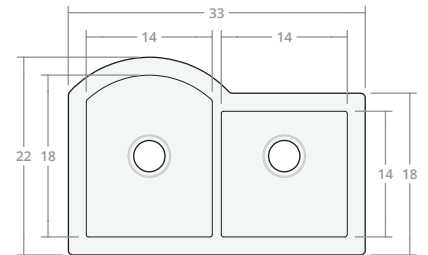

### Recessed Farmhouse DB 30W 20D 8H

Dimensions: 30"W x 20"D x 8"H  
Rim Width: 2 in  
Divider Width: 2 in  
Water Depth: 8 in  
Drain Placement: back-center  
Drain Size: 3½ in

### Recessed Farmhouse DB 30W 22D 9H

Dimensions: 30"W x 22"D x 9"H  
Rim Width: 2 in  
Divider Width: 2 in  
Water Depth: 9 in  
Drain Placement: back-center  
Drain Size: 3½ in

### Recessed Farmhouse DB 33W 22D 9H

Dimensions: 33"W x 22"D x 9"H  
Rim Width: 2 in  
Divider Width: 2 in  
Water Depth: 9 in  
Drain Placement: back-center  
Drain Size: 3½ in

### Recessed Farmhouse DB 36W 22D 9H

Dimensions: 36"W x 22"D x 9"H  
Rim Width: 2 in  
Divider Width: 2 in  
Water Depth: 9 in  
Drain Placement: back-center  
Drain Size: 3½ in

Recessed Farmhouse DB 42W 22D 9H