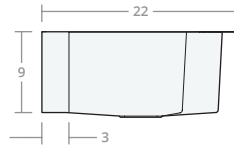

### Recessed Farmhouse DB 30W 20D 8H

Dimensions: 30"W x 20"D x 8"H  
Rim Width: 2 in  
Divider Width: 2 in  
Water Depth: 8 in  
Drain Placement: back-center  
Drain Size: 3½ in

### Recessed Farmhouse DB 30W 22D 9H

Dimensions: 30"W x 22"D x 9"H  
Rim Width: 2 in  
Divider Width: 2 in  
Water Depth: 9 in  
Drain Placement: back-center  
Drain Size: 3½ in

### Recessed Farmhouse DB 33W 22D 9H

Dimensions: 33"W x 22"D x 9"H  
Rim Width: 2 in  
Divider Width: 2 in  
Water Depth: 9 in  
Drain Placement: back-center  
Drain Size: 3½ in

### Recessed Farmhouse DB 36W 22D 9H

Dimensions: 36"W x 22"D x 9"H  
Rim Width: 2 in  
Divider Width: 2 in  
Water Depth: 9 in  
Drain Placement: back-center  
Drain Size: 3½ in

Recessed Farmhouse DB 42W 22D 9H