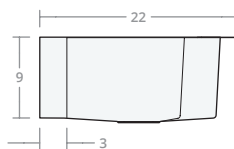

### Recessed Farmhouse DB 30W 20D 8H

Dimensions: 30"W x 20"D x 8"H  
Rim Width: 2 in  
Divider Width: 2 in  
Water Depth: 8 in  
Drain Placement: back-center  
Drain Size: 3½ in

### Recessed Farmhouse DB 30W 22D 9H

Dimensions: 30"W x 22"D x 9"H  
Rim Width: 2 in  
Divider Width: 2 in  
Water Depth: 9 in  
Drain Placement: back-center  
Drain Size: 3½ in

### Recessed Farmhouse DB 33W 22D 9H

Dimensions: 33"W x 22"D x 9"H  
Rim Width: 2 in  
Divider Width: 2 in  
Water Depth: 9 in  
Drain Placement: back-center  
Drain Size: 3½ in

### Recessed Farmhouse DB 36W 22D 9H

Dimensions: 36"W x 22"D x 9"H  
Rim Width: 2 in  
Divider Width: 2 in  
Water Depth: 9 in  
Drain Placement: back-center  
Drain Size: 3½ in

Recessed Farmhouse DB 42W 22D 9H