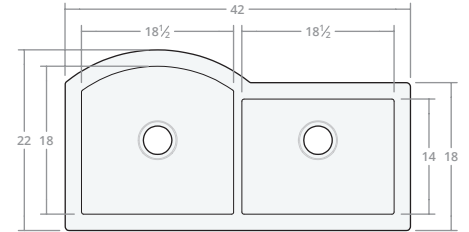

### Recessed Farmhouse DB 33W 22D 9H

Dimensions: 33"W x 22"D x 9"H  
Rim Width: 2 in  
Divider Width: 2 in  
Water Depth: 9 in  
Drain Placement: back-center  
Drain Size: 3½ in

### Recessed Farmhouse DB 36W 22D 9H

Dimensions: 36"W x 22"D x 9"H  
Rim Width: 2 in  
Divider Width: 2 in  
Water Depth: 9 in  
Drain Placement: back-center  
Drain Size: 3½ in

Recessed Farmhouse DB 42W 22D 9H

Dimensions: 42"W x 22"D x 9"H

Rim Width: 2 in

Divider Width: 2 in

Water Depth: 9 in

Drain Placement: back-center

Drain Size: 3½ in

Recessed Farmhouse DB 48W 22D 10H

Dimensions: 48"W x 22"D x 10"H

Rim Width: 2 in

Divider Width: 2 in

Water Depth: 10 in

Drain Placement: back-center

Drain Size: 3½ in