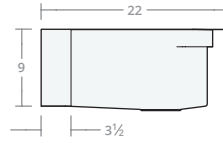

Recessed Farmhouse SW 25W 20D 8H

Dimensions: 25"W x 20"D x 8"H  
Rim Width: 2 in  
Water Depth: 8 in  
Drain Placement: back-center  
Drain Size: 3½ in

Recessed Farmhouse SW 30W 20D 8H

Dimensions: 30"W x 20"D x 8"H  
Rim Width: 2 in  
Water Depth: 8 in  
Drain Placement: back-center  
Drain Size: 3½ in

Recessed Farmhouse SW 30W 22D 9H

Dimensions: 30"W x 22"D x 9"H  
Rim Width: 2 in  
Water Depth: 9 in  
Drain Placement: back-center  
Drain Size: 3½ in

Recessed Farmhouse SW 33W 22D 9H

Dimensions: 33"W x 22"D x 9"H  
Rim Width: 2 in  
Water Depth: 9 in  
Drain Placement: back-center  
Drain Size: 3½ in

Recessed Farmhouse SW 36W 22D 9H

Dimensions: 36"W x 22"D x 9"H  
Rim Width: 2 in  
Water Depth: 9 in  
Drain Placement: back-center  
Drain Size: 3½ in

Recessed Farmhouse SW 42W 22D 9H

Dimensions: 42"W x 22"D x 9"H  
Rim Width: 2 in  
Water Depth: 9 in  
Drain Placement: back-center  
Drain Size: 3½ in

Recessed Farmhouse SW 48W 22D 10H

Dimensions: 48"W x 22"D x 10"H  
Rim Width: 2 in  
Water Depth: 10 in  
Drain Placement: back-center  
Drain Size: 3½ in