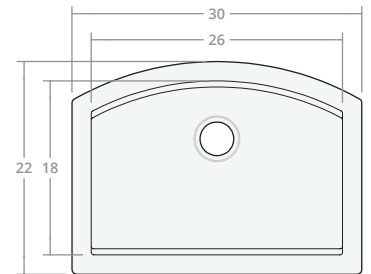

Recessed Farmhouse SW 25W 20D 8H

Dimensions: 25"W x 20"D x 8"H  
Rim Width: 2 in  
Water Depth: 8 in  
Drain Placement: back-center  
Drain Size: 3½ in

Recessed Farmhouse SW 30W 20D 8H

Dimensions: 30"W x 20"D x 8"H  
Rim Width: 2 in  
Water Depth: 8 in  
Drain Placement: back-center  
Drain Size: 3½ in

Recessed Farmhouse SW 30W 22D 9H

Dimensions: 30"W x 22"D x 9"H  
Rim Width: 2 in  
Water Depth: 9 in  
Drain Placement: back-center  
Drain Size: 3½ in

Recessed Farmhouse SW 33W 22D 9H

Dimensions: 33"W x 22"D x 9"H  
Rim Width: 2 in  
Water Depth: 9 in  
Drain Placement: back-center  
Drain Size: 3½ in

Recessed Farmhouse SW 36W 22D 9H

Dimensions: 36"W x 22"D x 9"H  
Rim Width: 2 in  
Water Depth: 9 in  
Drain Placement: back-center  
Drain Size: 3½ in

Recessed Farmhouse SW 42W 22D 9H

Dimensions: 42"W x 22"D x 9"H  
Rim Width: 2 in  
Water Depth: 9 in  
Drain Placement: back-center  
Drain Size: 3½ in

Recessed Farmhouse SW 48W 22D 10H

Dimensions: 48"W x 22"D x 10"H  
Rim Width: 2 in  
Water Depth: 10 in  
Drain Placement: back-center  
Drain Size: 3½ in