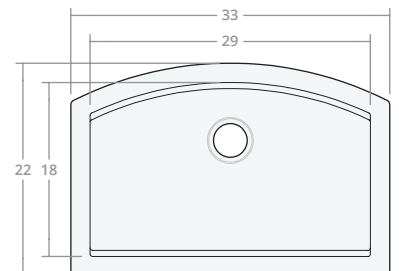

Recessed Farmhouse SW 25W 20D 8H

Dimensions: 25"W x 20"D x 8"H  
Rim Width: 2 in  
Water Depth: 8 in  
Drain Placement: back-center  
Drain Size: 3½ in

Recessed Farmhouse SW 30W 20D 8H

Dimensions: 30"W x 20"D x 8"H  
Rim Width: 2 in  
Water Depth: 8 in  
Drain Placement: back-center  
Drain Size: 3½ in

Recessed Farmhouse SW 30W 22D 9H

Dimensions: 30"W x 22"D x 9"H  
Rim Width: 2 in  
Water Depth: 9 in  
Drain Placement: back-center  
Drain Size: 3½ in

Recessed Farmhouse SW 33W 22D 9H

Dimensions: 33"W x 22"D x 9"H  
Rim Width: 2 in  
Water Depth: 9 in  
Drain Placement: back-center  
Drain Size: 3½ in

Recessed Farmhouse SW 36W 22D 9H

Dimensions: 36"W x 22"D x 9"H  
Rim Width: 2 in  
Water Depth: 9 in  
Drain Placement: back-center  
Drain Size: 3½ in

Recessed Farmhouse SW 42W 22D 9H

Dimensions: 42"W x 22"D x 9"H  
Rim Width: 2 in  
Water Depth: 9 in  
Drain Placement: back-center  
Drain Size: 3½ in

Recessed Farmhouse SW 48W 22D 10H

Dimensions: 48"W x 22"D x 10"H  
Rim Width: 2 in  
Water Depth: 10 in  
Drain Placement: back-center  
Drain Size: 3½ in