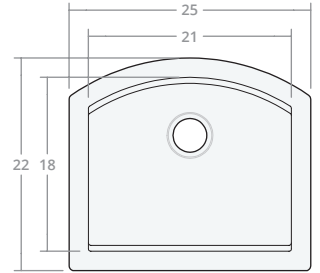

Recessed Farmhouse SW 25W 20D 8H

Dimensions: 25"W x 20"D x 8"H  
Rim Width: 2 in  
Water Depth: 8 in  
Drain Placement: back-center  
Drain Size: 3½ in

Recessed Farmhouse SW 30W 20D 8H

Dimensions: 30"W x 20"D x 8"H  
Rim Width: 2 in  
Water Depth: 8 in  
Drain Placement: back-center  
Drain Size: 3½ in

Recessed Farmhouse SW 30W 22D 9H

Dimensions: 30"W x 22"D x 9"H  
Rim Width: 2 in  
Water Depth: 9 in  
Drain Placement: back-center  
Drain Size: 3½ in

Recessed Farmhouse SW 33W 22D 9H

Dimensions: 33"W x 22"D x 9"H  
Rim Width: 2 in  
Water Depth: 9 in  
Drain Placement: back-center  
Drain Size: 3½ in

Recessed Farmhouse SW 36W 22D 9H

Dimensions: 36"W x 22"D x 9"H  
Rim Width: 2 in  
Water Depth: 9 in  
Drain Placement: back-center  
Drain Size: 3½ in

Recessed Farmhouse SW 42W 22D 9H

Dimensions: 42"W x 22"D x 9"H  
Rim Width: 2 in  
Water Depth: 9 in  
Drain Placement: back-center  
Drain Size: 3½ in

Recessed Farmhouse SW 48W 22D 10H

Dimensions: 48"W x 22"D x 10"H  
Rim Width: 2 in  
Water Depth: 10 in  
Drain Placement: back-center  
Drain Size: 3½ in