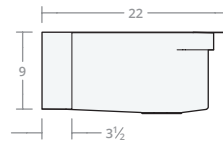

Recessed Farmhouse SW 25W 20D 8H

Dimensions: 25"W x 20"D x 8"H  
Rim Width: 2 in  
Water Depth: 8 in  
Drain Placement: back-center  
Drain Size: 3½ in

Recessed Farmhouse SW 30W 20D 8H

Dimensions: 30"W x 20"D x 8"H  
Rim Width: 2 in  
Water Depth: 8 in  
Drain Placement: back-center  
Drain Size: 3½ in

Recessed Farmhouse SW 30W 22D 9H

Dimensions: 30"W x 22"D x 9"H  
Rim Width: 2 in  
Water Depth: 9 in  
Drain Placement: back-center  
Drain Size: 3½ in

Recessed Farmhouse SW 33W 22D 9H

Dimensions: 33"W x 22"D x 9"H  
Rim Width: 2 in  
Water Depth: 9 in  
Drain Placement: back-center  
Drain Size: 3½ in

Recessed Farmhouse SW 36W 22D 9H

Dimensions: 36"W x 22"D x 9"H  
Rim Width: 2 in  
Water Depth: 9 in  
Drain Placement: back-center  
Drain Size: 3½ in

Recessed Farmhouse SW 42W 22D 9H

Dimensions: 42"W x 22"D x 9"H  
Rim Width: 2 in  
Water Depth: 9 in  
Drain Placement: back-center  
Drain Size: 3½ in

Recessed Farmhouse SW 48W 22D 10H

Dimensions: 48"W x 22"D x 10"H  
Rim Width: 2 in  
Water Depth: 10 in  
Drain Placement: back-center  
Drain Size: 3½ in