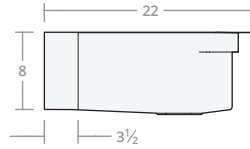

Recessed Farmhouse SW 25W 20D 8H

Dimensions: 25"W x 20"D x 8"H  
Rim Width: 2 in  
Water Depth: 8 in  
Drain Placement: back-center  
Drain Size: 3½ in

Recessed Farmhouse SW 30W 20D 8H

Dimensions: 30"W x 20"D x 8"H  
Rim Width: 2 in  
Water Depth: 8 in  
Drain Placement: back-center  
Drain Size: 3½ in

Recessed Farmhouse SW 30W 22D 9H

Dimensions: 30"W x 22"D x 9"H  
Rim Width: 2 in  
Water Depth: 9 in  
Drain Placement: back-center  
Drain Size: 3½ in

Recessed Farmhouse SW 33W 22D 9H

Dimensions: 33"W x 22"D x 9"H  
Rim Width: 2 in  
Water Depth: 9 in  
Drain Placement: back-center  
Drain Size: 3½ in

Recessed Farmhouse SW 36W 22D 9H

Dimensions: 36"W x 22"D x 9"H  
Rim Width: 2 in  
Water Depth: 9 in  
Drain Placement: back-center  
Drain Size: 3½ in

Recessed Farmhouse SW 42W 22D 9H

Dimensions: 42"W x 22"D x 9"H  
Rim Width: 2 in  
Water Depth: 9 in  
Drain Placement: back-center  
Drain Size: 3½ in

Recessed Farmhouse SW 48W 22D 10H

Dimensions: 48"W x 22"D x 10"H  
Rim Width: 2 in  
Water Depth: 10 in  
Drain Placement: back-center  
Drain Size: 3½ in