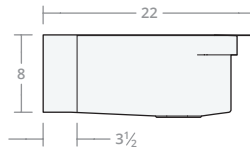

Recessed Farmhouse SW 25W 20D 8H

Dimensions: 25"W x 20"D x 8"H  
Rim Width: 2 in  
Water Depth: 8 in  
Drain Placement: back-center  
Drain Size: 3½ in

Recessed Farmhouse SW 30W 20D 8H

Dimensions: 30"W x 20"D x 8"H  
Rim Width: 2 in  
Water Depth: 8 in  
Drain Placement: back-center  
Drain Size: 3½ in

Recessed Farmhouse SW 30W 22D 9H

Dimensions: 30"W x 22"D x 9"H  
Rim Width: 2 in  
Water Depth: 9 in  
Drain Placement: back-center  
Drain Size: 3½ in

Recessed Farmhouse SW 33W 22D 9H

Dimensions: 33"W x 22"D x 9"H  
Rim Width: 2 in  
Water Depth: 9 in  
Drain Placement: back-center  
Drain Size: 3½ in

Recessed Farmhouse SW 36W 22D 9H

Dimensions: 36"W x 22"D x 9"H  
Rim Width: 2 in  
Water Depth: 9 in  
Drain Placement: back-center  
Drain Size: 3½ in

Recessed Farmhouse SW 42W 22D 9H

Dimensions: 42"W x 22"D x 9"H  
Rim Width: 2 in  
Water Depth: 9 in  
Drain Placement: back-center  
Drain Size: 3½ in

Recessed Farmhouse SW 48W 22D 10H

Dimensions: 48"W x 22"D x 10"H  
Rim Width: 2 in  
Water Depth: 10 in  
Drain Placement: back-center  
Drain Size: 3½ in