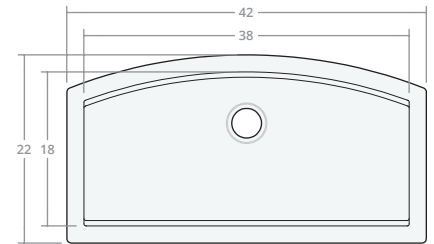

Recessed Farmhouse SW 25W 20D 8H

Dimensions: 25"W x 20"D x 8"H  
Rim Width: 2 in  
Water Depth: 8 in  
Drain Placement: back-center  
Drain Size: 3½ in

Recessed Farmhouse SW 30W 20D 8H

Dimensions: 30"W x 20"D x 8"H  
Rim Width: 2 in  
Water Depth: 8 in  
Drain Placement: back-center  
Drain Size: 3½ in

Recessed Farmhouse SW 30W 22D 9H

Dimensions: 30"W x 22"D x 9"H  
Rim Width: 2 in  
Water Depth: 9 in  
Drain Placement: back-center  
Drain Size: 3½ in

Recessed Farmhouse SW 33W 22D 9H

Dimensions: 33"W x 22"D x 9"H  
Rim Width: 2 in  
Water Depth: 9 in  
Drain Placement: back-center  
Drain Size: 3½ in

Recessed Farmhouse SW 36W 22D 9H

Dimensions: 36"W x 22"D x 9"H  
Rim Width: 2 in  
Water Depth: 9 in  
Drain Placement: back-center  
Drain Size: 3½ in

Recessed Farmhouse SW 42W 22D 9H

Dimensions: 42"W x 22"D x 9"H  
Rim Width: 2 in  
Water Depth: 9 in  
Drain Placement: back-center  
Drain Size: 3½ in

Recessed Farmhouse SW 48W 22D 10H

Dimensions: 48"W x 22"D x 10"H  
Rim Width: 2 in  
Water Depth: 10 in  
Drain Placement: back-center  
Drain Size: 3½ in