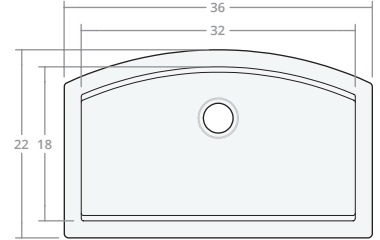

Recessed Farmhouse SW 25W 20D 8H

Dimensions: 25"W x 20"D x 8"H  
Rim Width: 2 in  
Water Depth: 8 in  
Drain Placement: back-center  
Drain Size: 3½ in

Recessed Farmhouse SW 30W 20D 8H

Dimensions: 30"W x 20"D x 8"H  
Rim Width: 2 in  
Water Depth: 8 in  
Drain Placement: back-center  
Drain Size: 3½ in

Recessed Farmhouse SW 30W 22D 9H

Dimensions: 30"W x 22"D x 9"H  
Rim Width: 2 in  
Water Depth: 9 in  
Drain Placement: back-center  
Drain Size: 3½ in

Recessed Farmhouse SW 33W 22D 9H

Dimensions: 33"W x 22"D x 9"H  
Rim Width: 2 in  
Water Depth: 9 in  
Drain Placement: back-center  
Drain Size: 3½ in

Recessed Farmhouse SW 36W 22D 9H

Dimensions: 36"W x 22"D x 9"H  
Rim Width: 2 in  
Water Depth: 9 in  
Drain Placement: back-center  
Drain Size: 3½ in

Recessed Farmhouse SW 42W 22D 9H

Dimensions: 42"W x 22"D x 9"H  
Rim Width: 2 in  
Water Depth: 9 in  
Drain Placement: back-center  
Drain Size: 3½ in

Recessed Farmhouse SW 48W 22D 10H

Dimensions: 48"W x 22"D x 10"H  
Rim Width: 2 in  
Water Depth: 10 in  
Drain Placement: back-center  
Drain Size: 3½ in