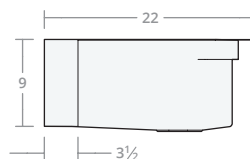

Recessed Farmhouse SW 25W 20D 8H

Dimensions: 25"W x 20"D x 8"H  
Rim Width: 2 in  
Water Depth: 8 in  
Drain Placement: back-center  
Drain Size: 3½ in

Recessed Farmhouse SW 30W 20D 8H

Dimensions: 30"W x 20"D x 8"H  
Rim Width: 2 in  
Water Depth: 8 in  
Drain Placement: back-center  
Drain Size: 3½ in

Recessed Farmhouse SW 30W 22D 9H

Dimensions: 30"W x 22"D x 9"H  
Rim Width: 2 in  
Water Depth: 9 in  
Drain Placement: back-center  
Drain Size: 3½ in

Recessed Farmhouse SW 33W 22D 9H

Dimensions: 33"W x 22"D x 9"H  
Rim Width: 2 in  
Water Depth: 9 in  
Drain Placement: back-center  
Drain Size: 3½ in

Recessed Farmhouse SW 36W 22D 9H

Dimensions: 36"W x 22"D x 9"H  
Rim Width: 2 in  
Water Depth: 9 in  
Drain Placement: back-center  
Drain Size: 3½ in

Recessed Farmhouse SW 42W 22D 9H

Dimensions: 42"W x 22"D x 9"H  
Rim Width: 2 in  
Water Depth: 9 in  
Drain Placement: back-center  
Drain Size: 3½ in

Recessed Farmhouse SW 48W 22D 10H

Dimensions: 48"W x 22"D x 10"H  
Rim Width: 2 in  
Water Depth: 10 in  
Drain Placement: back-center  
Drain Size: 3½ in