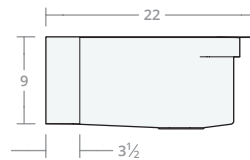

Recessed Farmhouse SW 25W 20D 8H

Dimensions: 25"W x 20"D x 8"H  
Rim Width: 2 in  
Water Depth: 8 in  
Drain Placement: back-center  
Drain Size: 3½ in

Recessed Farmhouse SW 30W 20D 8H

Dimensions: 30"W x 20"D x 8"H  
Rim Width: 2 in  
Water Depth: 8 in  
Drain Placement: back-center  
Drain Size: 3½ in

Recessed Farmhouse SW 30W 22D 9H

Dimensions: 30"W x 22"D x 9"H  
Rim Width: 2 in  
Water Depth: 9 in  
Drain Placement: back-center  
Drain Size: 3½ in

Recessed Farmhouse SW 33W 22D 9H

Dimensions: 33"W x 22"D x 9"H  
Rim Width: 2 in  
Water Depth: 9 in  
Drain Placement: back-center  
Drain Size: 3½ in

Recessed Farmhouse SW 36W 22D 9H

Dimensions: 36"W x 22"D x 9"H  
Rim Width: 2 in  
Water Depth: 9 in  
Drain Placement: back-center  
Drain Size: 3½ in

Recessed Farmhouse SW 42W 22D 9H

Dimensions: 42"W x 22"D x 9"H  
Rim Width: 2 in  
Water Depth: 9 in  
Drain Placement: back-center  
Drain Size: 3½ in

Recessed Farmhouse SW 48W 22D 10H

Dimensions: 48"W x 22"D x 10"H  
Rim Width: 2 in  
Water Depth: 10 in  
Drain Placement: back-center  
Drain Size: 3½ in