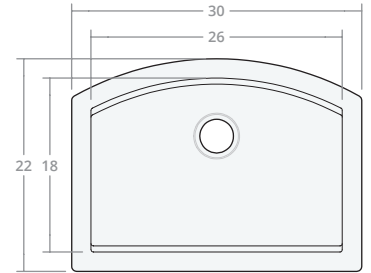

Recessed Farmhouse SW 25W 20D 8H

Dimensions: 25"W x 20"D x 8"H  
Rim Width: 2 in  
Water Depth: 8 in  
Drain Placement: back-center  
Drain Size: 3½ in

Recessed Farmhouse SW 30W 20D 8H

Dimensions: 30"W x 20"D x 8"H  
Rim Width: 2 in  
Water Depth: 8 in  
Drain Placement: back-center  
Drain Size: 3½ in

Recessed Farmhouse SW 30W 22D 9H

Dimensions: 30"W x 22"D x 9"H  
Rim Width: 2 in  
Water Depth: 9 in  
Drain Placement: back-center  
Drain Size: 3½ in

Recessed Farmhouse SW 33W 22D 9H

Dimensions: 33"W x 22"D x 9"H  
Rim Width: 2 in  
Water Depth: 9 in  
Drain Placement: back-center  
Drain Size: 3½ in

Recessed Farmhouse SW 36W 22D 9H

Dimensions: 36"W x 22"D x 9"H  
Rim Width: 2 in  
Water Depth: 9 in  
Drain Placement: back-center  
Drain Size: 3½ in

Recessed Farmhouse SW 42W 22D 9H

Dimensions: 42"W x 22"D x 9"H  
Rim Width: 2 in  
Water Depth: 9 in  
Drain Placement: back-center  
Drain Size: 3½ in

Recessed Farmhouse SW 48W 22D 10H

Dimensions: 48"W x 22"D x 10"H  
Rim Width: 2 in  
Water Depth: 10 in  
Drain Placement: back-center  
Drain Size: 3½ in