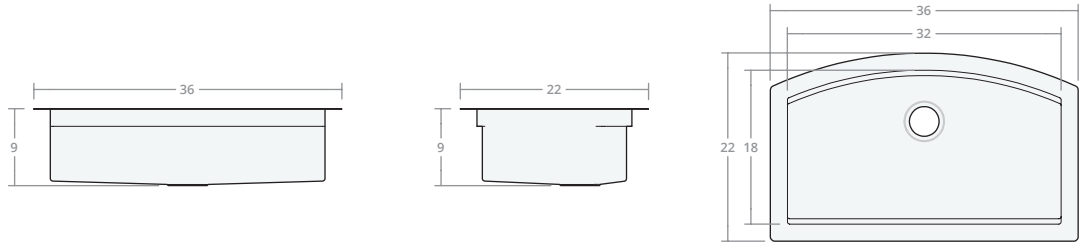

Recessed SW 25W 20D 8H

Dimensions: 25"W x 20"D x 8"H
Rim Width: 2 in
Water Depth: 8 in
Drain Placement: back-center
Drain Size: 3½ in

Recessed SW 30W 20D 8H

Dimensions: 30"W x 20"D x 8"H
Rim Width: 2 in
Water Depth: 8 in
Drain Placement: back-center
Drain Size: 3½ in

Recessed SW 30W 22D 9H

Dimensions: 30"W x 22"D x 9"H
Rim Width: 2 in
Water Depth: 9 in
Drain Placement: back-center
Drain Size: 3½ in

Recessed SW 33W 22D 9H

Dimensions: 33"W x 22"D x 9"H
Rim Width: 2 in
Water Depth: 9 in
Drain Placement: back-center
Drain Size: 3½ in

Recessed SW 36W 22D 9H

Dimensions: 36"W x 22"D x 9"H
Rim Width: 2 in
Water Depth: 9 in
Drain Placement: back-center
Drain Size: 3½ in

Recessed SW 42W 22D 9H

Dimensions: 42"W x 22"D x 9"H
Rim Width: 2 in
Water Depth: 9 in
Drain Placement: back-center
Drain Size: 3½ in

Recessed SW 48W 22D 10H

Dimensions: 48"W x 22"D x 10"H
Rim Width: 2 in
Water Depth: 10 in
Drain Placement: back-center
Drain Size: 3½ in