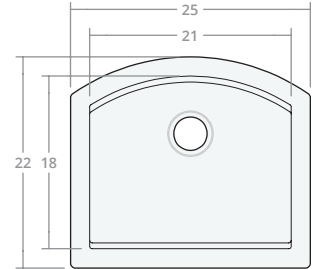

Recessed SW 25W 20D 8H

Dimensions: 25"W x 20"D x 8"H
Rim Width: 2 in
Water Depth: 8 in
Drain Placement: back-center
Drain Size: 3½ in

Recessed SW 30W 20D 8H

Dimensions: 30"W x 20"D x 8"H
Rim Width: 2 in
Water Depth: 8 in
Drain Placement: back-center
Drain Size: 3½ in

Recessed SW 30W 22D 9H

Dimensions: 30"W x 22"D x 9"H
Rim Width: 2 in
Water Depth: 9 in
Drain Placement: back-center
Drain Size: 3½ in

Recessed SW 33W 22D 9H

Dimensions: 33"W x 22"D x 9"H
Rim Width: 2 in
Water Depth: 9 in
Drain Placement: back-center
Drain Size: 3½ in

Recessed SW 36W 22D 9H

Dimensions: 36"W x 22"D x 9"H
Rim Width: 2 in
Water Depth: 9 in
Drain Placement: back-center
Drain Size: 3½ in

Recessed SW 42W 22D 9H

Dimensions: 42"W x 22"D x 9"H
Rim Width: 2 in
Water Depth: 9 in
Drain Placement: back-center
Drain Size: 3½ in

Recessed SW 48W 22D 10H

Dimensions: 48"W x 22"D x 10"H
Rim Width: 2 in
Water Depth: 10 in
Drain Placement: back-center
Drain Size: 3½ in