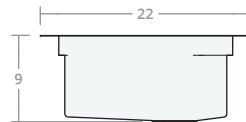

Recessed SW 25W 20D 8H

Dimensions: 25"W x 20"D x 8"H
Rim Width: 2 in
Water Depth: 8 in
Drain Placement: back-center
Drain Size: 3½ in

Recessed SW 30W 20D 8H

Dimensions: 30"W x 20"D x 8"H
Rim Width: 2 in
Water Depth: 8 in
Drain Placement: back-center
Drain Size: 3½ in

Recessed SW 30W 22D 9H

Dimensions: 30"W x 22"D x 9"H
Rim Width: 2 in
Water Depth: 9 in
Drain Placement: back-center
Drain Size: 3½ in

Recessed SW 33W 22D 9H

Dimensions: 33"W x 22"D x 9"H
Rim Width: 2 in
Water Depth: 9 in
Drain Placement: back-center
Drain Size: 3½ in

Recessed SW 36W 22D 9H

Dimensions: 36"W x 22"D x 9"H
Rim Width: 2 in
Water Depth: 9 in
Drain Placement: back-center
Drain Size: 3½ in

Recessed SW 42W 22D 9H

Dimensions: 42"W x 22"D x 9"H
Rim Width: 2 in
Water Depth: 9 in
Drain Placement: back-center
Drain Size: 3½ in

Recessed SW 48W 22D 10H

Dimensions: 48"W x 22"D x 10"H
Rim Width: 2 in
Water Depth: 10 in
Drain Placement: back-center
Drain Size: 3½ in