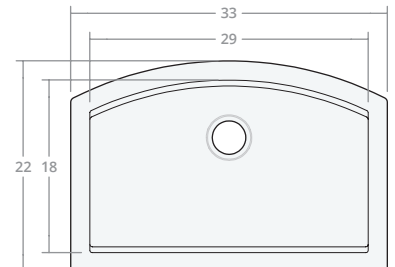

Recessed SW 25W 20D 8H

Dimensions: 25"W x 20"D x 8"H
Rim Width: 2 in
Water Depth: 8 in
Drain Placement: back-center
Drain Size: 3½ in

Recessed SW 30W 20D 8H

Dimensions: 30"W x 20"D x 8"H
Rim Width: 2 in
Water Depth: 8 in
Drain Placement: back-center
Drain Size: 3½ in

Recessed SW 30W 22D 9H

Dimensions: 30"W x 22"D x 9"H
Rim Width: 2 in
Water Depth: 9 in
Drain Placement: back-center
Drain Size: 3½ in

Recessed SW 33W 22D 9H

Dimensions: 33"W x 22"D x 9"H
Rim Width: 2 in
Water Depth: 9 in
Drain Placement: back-center
Drain Size: 3½ in

Recessed SW 36W 22D 9H

Dimensions: 36"W x 22"D x 9"H
Rim Width: 2 in
Water Depth: 9 in
Drain Placement: back-center
Drain Size: 3½ in

Recessed SW 42W 22D 9H

Dimensions: 42"W x 22"D x 9"H
Rim Width: 2 in
Water Depth: 9 in
Drain Placement: back-center
Drain Size: 3½ in

Recessed SW 48W 22D 10H

Dimensions: 48"W x 22"D x 10"H
Rim Width: 2 in
Water Depth: 10 in
Drain Placement: back-center
Drain Size: 3½ in