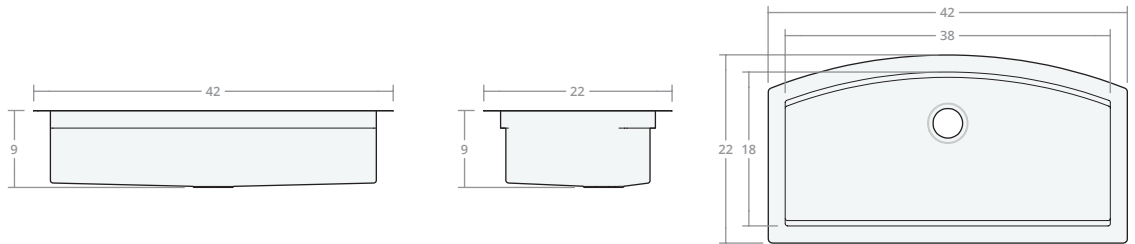

Recessed SW 25W 20D 8H

Dimensions: 25"W x 20"D x 8"H
Rim Width: 2 in
Water Depth: 8 in
Drain Placement: back-center
Drain Size: 3½ in

Recessed SW 30W 20D 8H

Dimensions: 30"W x 20"D x 8"H
Rim Width: 2 in
Water Depth: 8 in
Drain Placement: back-center
Drain Size: 3½ in

Recessed SW 30W 22D 9H

Dimensions: 30"W x 22"D x 9"H
Rim Width: 2 in
Water Depth: 9 in
Drain Placement: back-center
Drain Size: 3½ in

Recessed SW 33W 22D 9H

Dimensions: 33"W x 22"D x 9"H
Rim Width: 2 in
Water Depth: 9 in
Drain Placement: back-center
Drain Size: 3½ in

Recessed SW 36W 22D 9H

Dimensions: 36"W x 22"D x 9"H
Rim Width: 2 in
Water Depth: 9 in
Drain Placement: back-center
Drain Size: 3½ in

Recessed SW 42W 22D 9H

Dimensions: 42"W x 22"D x 9"H
Rim Width: 2 in
Water Depth: 9 in
Drain Placement: back-center
Drain Size: 3½ in

Recessed SW 48W 22D 10H

Dimensions: 48"W x 22"D x 10"H
Rim Width: 2 in
Water Depth: 10 in
Drain Placement: back-center
Drain Size: 3½ in