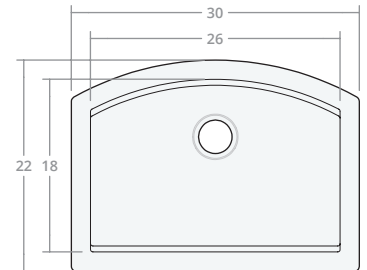

Recessed SW 25W 20D 8H

Dimensions: 25"W x 20"D x 8"H
Rim Width: 2 in
Water Depth: 8 in
Drain Placement: back-center
Drain Size: 3½ in

Recessed SW 30W 20D 8H

Dimensions: 30"W x 20"D x 8"H
Rim Width: 2 in
Water Depth: 8 in
Drain Placement: back-center
Drain Size: 3½ in

Recessed SW 30W 22D 9H

Dimensions: 30"W x 22"D x 9"H
Rim Width: 2 in
Water Depth: 9 in
Drain Placement: back-center
Drain Size: 3½ in

Recessed SW 33W 22D 9H

Dimensions: 33"W x 22"D x 9"H
Rim Width: 2 in
Water Depth: 9 in
Drain Placement: back-center
Drain Size: 3½ in

Recessed SW 36W 22D 9H

Dimensions: 36"W x 22"D x 9"H
Rim Width: 2 in
Water Depth: 9 in
Drain Placement: back-center
Drain Size: 3½ in

Recessed SW 42W 22D 9H

Dimensions: 42"W x 22"D x 9"H
Rim Width: 2 in
Water Depth: 9 in
Drain Placement: back-center
Drain Size: 3½ in

Recessed SW 48W 22D 10H

Dimensions: 48"W x 22"D x 10"H
Rim Width: 2 in
Water Depth: 10 in
Drain Placement: back-center
Drain Size: 3½ in