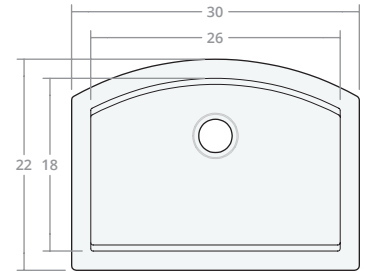

Recessed SW 25W 20D 8H

Dimensions: 25"W x 20"D x 8"H
Rim Width: 2 in
Water Depth: 8 in
Drain Placement: back-center
Drain Size: 3½ in

Recessed SW 30W 20D 8H

Dimensions: 30"W x 20"D x 8"H
Rim Width: 2 in
Water Depth: 8 in
Drain Placement: back-center
Drain Size: 3½ in

Recessed SW 30W 22D 9H

Dimensions: 30"W x 22"D x 9"H
Rim Width: 2 in
Water Depth: 9 in
Drain Placement: back-center
Drain Size: 3½ in

Recessed SW 33W 22D 9H

Dimensions: 33"W x 22"D x 9"H
Rim Width: 2 in
Water Depth: 9 in
Drain Placement: back-center
Drain Size: 3½ in

Recessed SW 36W 22D 9H

Dimensions: 36"W x 22"D x 9"H
Rim Width: 2 in
Water Depth: 9 in
Drain Placement: back-center
Drain Size: 3½ in

Recessed SW 42W 22D 9H

Dimensions: 42"W x 22"D x 9"H
Rim Width: 2 in
Water Depth: 9 in
Drain Placement: back-center
Drain Size: 3½ in

Recessed SW 48W 22D 10H

Dimensions: 48"W x 22"D x 10"H
Rim Width: 2 in
Water Depth: 10 in
Drain Placement: back-center
Drain Size: 3½ in