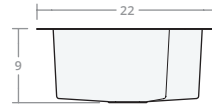

Recessed DB 30W 20D 8H

Dimensions: 30"W x 20"D x 8"H
 Rim Width: 2 in
 Divider Width: 2 in
 Water Depth: 8 in
 Drain Placement: back-center
 Drain Size: 3½ in

Recessed DB 30W 22D 9H

Dimensions: 30"W x 22"D x 9"H
 Rim Width: 2 in
 Divider Width: 2 in
 Water Depth: 9 in
 Drain Placement: back-center
 Drain Size: 3½ in

Recessed DB 33W 22D 9H

Dimensions: 33"W x 22"D x 9"H
 Rim Width: 2 in
 Divider Width: 2 in
 Water Depth: 9 in
 Drain Placement: back-center
 Drain Size: 3½ in

Recessed DB 36W 22D 9H

Dimensions: 36"W x 22"D x 9"H
 Rim Width: 2 in
 Divider Width: 2 in
 Water Depth: 9 in
 Drain Placement: back-center
 Drain Size: 3½ in

Recessed DB 42W 22D 9H

Dimensions: 42"W x 22"D x 9"H

Rim Width: 2 in

Divider Width: 2 in

Water Depth: 9 in

Drain Placement: back-center

Drain Size: 3½ in

Recessed DB 48W 22D 10H

Dimensions: 48"W x 22"D x 10"H

Rim Width: 2 in

Divider Width: 2 in

Water Depth: 10 in

Drain Placement: back-center

Drain Size: 3½ in