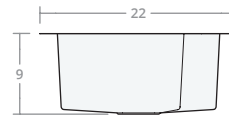

Recessed DB 30W 20D 8H

Dimensions: 30"W x 20"D x 8"H
 Rim Width: 2 in
 Divider Width: 2 in
 Water Depth: 8 in
 Drain Placement: back-center
 Drain Size: 3½ in

Recessed DB 30W 22D 9H

Dimensions: 30"W x 22"D x 9"H
 Rim Width: 2 in
 Divider Width: 2 in
 Water Depth: 9 in
 Drain Placement: back-center
 Drain Size: 3½ in

Recessed DB 33W 22D 9H

Dimensions: 33"W x 22"D x 9"H
 Rim Width: 2 in
 Divider Width: 2 in
 Water Depth: 9 in
 Drain Placement: back-center
 Drain Size: 3½ in

Recessed DB 36W 22D 9H

Dimensions: 36"W x 22"D x 9"H
 Rim Width: 2 in
 Divider Width: 2 in
 Water Depth: 9 in
 Drain Placement: back-center
 Drain Size: 3½ in

Recessed DB 42W 22D 9H

Dimensions: 42"W x 22"D x 9"H

Rim Width: 2 in

Divider Width: 2 in

Water Depth: 9 in

Drain Placement: back-center

Drain Size: 3½ in

Recessed DB 48W 22D 10H

Dimensions: 48"W x 22"D x 10"H

Rim Width: 2 in

Divider Width: 2 in

Water Depth: 10 in

Drain Placement: back-center

Drain Size: 3½ in