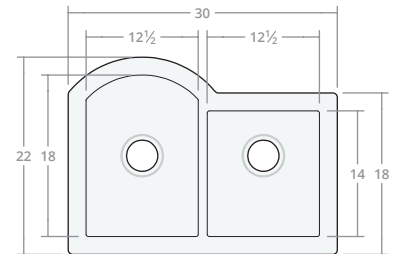

Recessed DB 30W 20D 8H

Dimensions: 30"W x 20"D x 8"H
 Rim Width: 2 in
 Divider Width: 2 in
 Water Depth: 8 in
 Drain Placement: back-center
 Drain Size: 3½ in

Recessed DB 30W 22D 9H

Dimensions: 30"W x 22"D x 9"H
 Rim Width: 2 in
 Divider Width: 2 in
 Water Depth: 9 in
 Drain Placement: back-center
 Drain Size: 3½ in

Recessed DB 33W 22D 9H

Dimensions: 33"W x 22"D x 9"H
 Rim Width: 2 in
 Divider Width: 2 in
 Water Depth: 9 in
 Drain Placement: back-center
 Drain Size: 3½ in

Recessed DB 36W 22D 9H

Dimensions: 36"W x 22"D x 9"H
 Rim Width: 2 in
 Divider Width: 2 in
 Water Depth: 9 in
 Drain Placement: back-center
 Drain Size: 3½ in

Recessed DB 42W 22D 9H

Dimensions: 42"W x 22"D x 9"H

Rim Width: 2 in

Divider Width: 2 in

Water Depth: 9 in

Drain Placement: back-center

Drain Size: 3½ in

Recessed DB 48W 22D 10H

Dimensions: 48"W x 22"D x 10"H

Rim Width: 2 in

Divider Width: 2 in

Water Depth: 10 in

Drain Placement: back-center

Drain Size: 3½ in