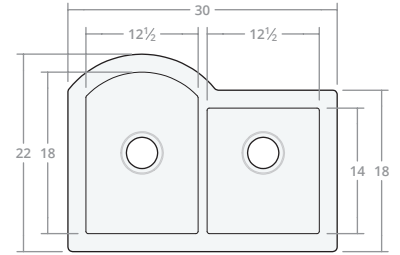

Recessed DB 30W 20D 8H

Dimensions: 30"W x 20"D x 8"H
 Rim Width: 2 in
 Divider Width: 2 in
 Water Depth: 8 in
 Drain Placement: back-center
 Drain Size: 3½ in

Recessed DB 30W 22D 9H

Dimensions: 30"W x 22"D x 9"H
 Rim Width: 2 in
 Divider Width: 2 in
 Water Depth: 9 in
 Drain Placement: back-center
 Drain Size: 3½ in

Recessed DB 33W 22D 9H

Dimensions: 33"W x 22"D x 9"H
 Rim Width: 2 in
 Divider Width: 2 in
 Water Depth: 9 in
 Drain Placement: back-center
 Drain Size: 3½ in

Recessed DB 36W 22D 9H

Dimensions: 36"W x 22"D x 9"H
 Rim Width: 2 in
 Divider Width: 2 in
 Water Depth: 9 in
 Drain Placement: back-center
 Drain Size: 3½ in

Recessed DB 42W 22D 9H

Dimensions: 42"W x 22"D x 9"H

Rim Width: 2 in

Divider Width: 2 in

Water Depth: 9 in

Drain Placement: back-center

Drain Size: 3½ in

Recessed DB 48W 22D 10H

Dimensions: 48"W x 22"D x 10"H

Rim Width: 2 in

Divider Width: 2 in

Water Depth: 10 in

Drain Placement: back-center

Drain Size: 3½ in