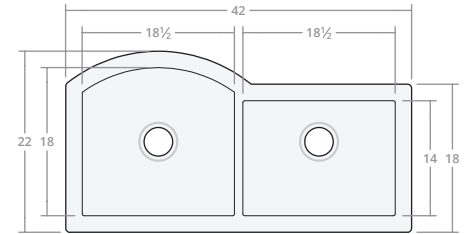

Recessed DB 30W 20D 8H

Dimensions: 30"W x 20"D x 8"H
 Rim Width: 2 in
 Divider Width: 2 in
 Water Depth: 8 in
 Drain Placement: back-center
 Drain Size: 3½ in

Recessed DB 30W 22D 9H

Dimensions: 30"W x 22"D x 9"H
 Rim Width: 2 in
 Divider Width: 2 in
 Water Depth: 9 in
 Drain Placement: back-center
 Drain Size: 3½ in

Recessed DB 33W 22D 9H

Dimensions: 33"W x 22"D x 9"H
 Rim Width: 2 in
 Divider Width: 2 in
 Water Depth: 9 in
 Drain Placement: back-center
 Drain Size: 3½ in

Recessed DB 36W 22D 9H

Dimensions: 36"W x 22"D x 9"H
 Rim Width: 2 in
 Divider Width: 2 in
 Water Depth: 9 in
 Drain Placement: back-center
 Drain Size: 3½ in

Recessed DB 42W 22D 9H

Dimensions: 42"W x 22"D x 9"H

Rim Width: 2 in

Divider Width: 2 in

Water Depth: 9 in

Drain Placement: back-center

Drain Size: 3½ in

Recessed DB 48W 22D 10H

Dimensions: 48"W x 22"D x 10"H

Rim Width: 2 in

Divider Width: 2 in

Water Depth: 10 in

Drain Placement: back-center

Drain Size: 3½ in