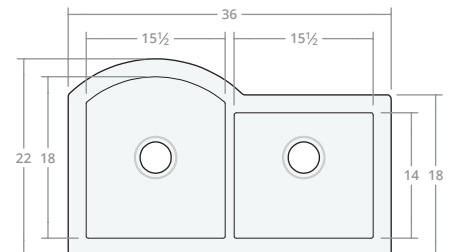

Recessed DB 30W 20D 8H

Dimensions: 30"W x 20"D x 8"H
 Rim Width: 2 in
 Divider Width: 2 in
 Water Depth: 8 in
 Drain Placement: back-center
 Drain Size: 3½ in

Recessed DB 30W 22D 9H

Dimensions: 30"W x 22"D x 9"H
 Rim Width: 2 in
 Divider Width: 2 in
 Water Depth: 9 in
 Drain Placement: back-center
 Drain Size: 3½ in

Recessed DB 33W 22D 9H

Dimensions: 33"W x 22"D x 9"H
 Rim Width: 2 in
 Divider Width: 2 in
 Water Depth: 9 in
 Drain Placement: back-center
 Drain Size: 3½ in

Recessed DB 36W 22D 9H

Dimensions: 36"W x 22"D x 9"H
 Rim Width: 2 in
 Divider Width: 2 in
 Water Depth: 9 in
 Drain Placement: back-center
 Drain Size: 3½ in

Recessed DB 42W 22D 9H

Dimensions: 42"W x 22"D x 9"H

Rim Width: 2 in

Divider Width: 2 in

Water Depth: 9 in

Drain Placement: back-center

Drain Size: 3½ in

Recessed DB 48W 22D 10H

Dimensions: 48"W x 22"D x 10"H

Rim Width: 2 in

Divider Width: 2 in

Water Depth: 10 in

Drain Placement: back-center

Drain Size: 3½ in