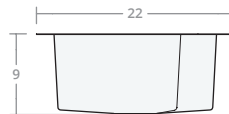

Recessed DB 30W 20D 8H

Dimensions: 30"W x 20"D x 8"H
 Rim Width: 2 in
 Divider Width: 2 in
 Water Depth: 8 in
 Drain Placement: back-center
 Drain Size: 3½ in

Recessed DB 30W 22D 9H

Dimensions: 30"W x 22"D x 9"H
 Rim Width: 2 in
 Divider Width: 2 in
 Water Depth: 9 in
 Drain Placement: back-center
 Drain Size: 3½ in

Recessed DB 33W 22D 9H

Dimensions: 33"W x 22"D x 9"H
 Rim Width: 2 in
 Divider Width: 2 in
 Water Depth: 9 in
 Drain Placement: back-center
 Drain Size: 3½ in

Recessed DB 36W 22D 9H

Dimensions: 36"W x 22"D x 9"H
 Rim Width: 2 in
 Divider Width: 2 in
 Water Depth: 9 in
 Drain Placement: back-center
 Drain Size: 3½ in

Recessed DB 42W 22D 9H

Dimensions: 42"W x 22"D x 9"H

Rim Width: 2 in

Divider Width: 2 in

Water Depth: 9 in

Drain Placement: back-center

Drain Size: 3½ in

Recessed DB 48W 22D 10H

Dimensions: 48"W x 22"D x 10"H

Rim Width: 2 in

Divider Width: 2 in

Water Depth: 10 in

Drain Placement: back-center

Drain Size: 3½ in