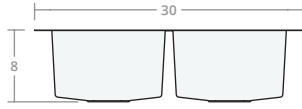

Recessed DB 30W 20D 8H

Dimensions: 30"W x 20"D x 8"H
 Rim Width: 2 in
 Divider Width: 2 in
 Water Depth: 8 in
 Drain Placement: back-center
 Drain Size: 3½ in

Recessed DB 30W 22D 9H

Dimensions: 30"W x 22"D x 9"H
 Rim Width: 2 in
 Divider Width: 2 in
 Water Depth: 9 in
 Drain Placement: back-center
 Drain Size: 3½ in

Recessed DB 33W 22D 9H

Dimensions: 33"W x 22"D x 9"H
 Rim Width: 2 in
 Divider Width: 2 in
 Water Depth: 9 in
 Drain Placement: back-center
 Drain Size: 3½ in

Recessed DB 36W 22D 9H

Dimensions: 36"W x 22"D x 9"H
 Rim Width: 2 in
 Divider Width: 2 in
 Water Depth: 9 in
 Drain Placement: back-center
 Drain Size: 3½ in

Recessed DB 42W 22D 9H

Dimensions: 42"W x 22"D x 9"H

Rim Width: 2 in

Divider Width: 2 in

Water Depth: 9 in

Drain Placement: back-center

Drain Size: 3½ in

Recessed DB 48W 22D 10H

Dimensions: 48"W x 22"D x 10"H

Rim Width: 2 in

Divider Width: 2 in

Water Depth: 10 in

Drain Placement: back-center

Drain Size: 3½ in