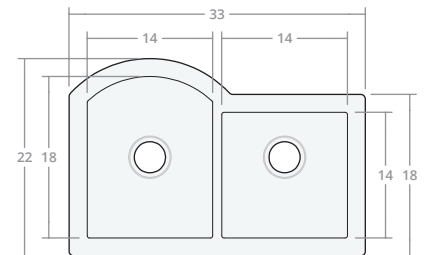

Recessed DB 30W 20D 8H

Dimensions: 30"W x 20"D x 8"H
 Rim Width: 2 in
 Divider Width: 2 in
 Water Depth: 8 in
 Drain Placement: back-center
 Drain Size: 3½ in

Recessed DB 30W 22D 9H

Dimensions: 30"W x 22"D x 9"H
 Rim Width: 2 in
 Divider Width: 2 in
 Water Depth: 9 in
 Drain Placement: back-center
 Drain Size: 3½ in

Recessed DB 33W 22D 9H

Dimensions: 33"W x 22"D x 9"H
 Rim Width: 2 in
 Divider Width: 2 in
 Water Depth: 9 in
 Drain Placement: back-center
 Drain Size: 3½ in

Recessed DB 36W 22D 9H

Dimensions: 36"W x 22"D x 9"H
 Rim Width: 2 in
 Divider Width: 2 in
 Water Depth: 9 in
 Drain Placement: back-center
 Drain Size: 3½ in

Recessed DB 42W 22D 9H

Dimensions: 42"W x 22"D x 9"H

Rim Width: 2 in

Divider Width: 2 in

Water Depth: 9 in

Drain Placement: back-center

Drain Size: 3½ in

Recessed DB 48W 22D 10H

Dimensions: 48"W x 22"D x 10"H

Rim Width: 2 in

Divider Width: 2 in

Water Depth: 10 in

Drain Placement: back-center

Drain Size: 3½ in