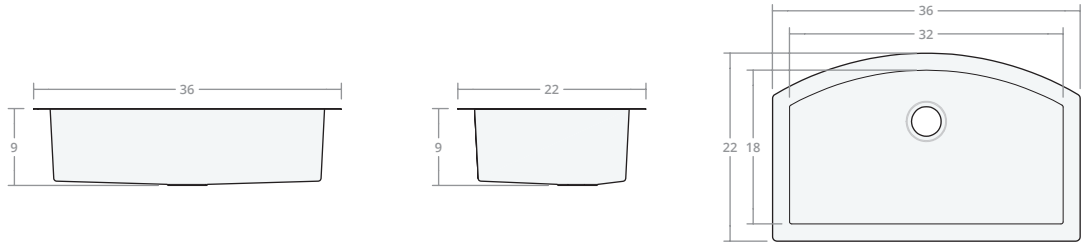

Recessed SB 25W 20D 8H

Dimensions: 25"W x 20"D x 8"H
Rim Width: 2 in
Water Depth: 8 in
Drain Placement: back-center
Drain Size: 3½ in

Recessed SB 30W 20D 8H

Dimensions: 30"W x 20"D x 8"H
Rim Width: 2 in
Water Depth: 8 in
Drain Placement: back-center
Drain Size: 3½ in

Recessed SB 30W 22D 9H

Dimensions: 30"W x 22"D x 9"H
Rim Width: 2 in
Water Depth: 9 in
Drain Placement: back-center
Drain Size: 3½ in

Undermount SB 33W 22D 9H

Dimensions: 33"W x 22"D x 9"H
Rim Width: 2 in
Water Depth: 9 in
Drain Placement: back-center
Drain Size: 3½ in

Recessed SB 36W 22D 9H

Dimensions: 36"W x 22"D x 9"H
Rim Width: 2 in
Water Depth: 9 in
Drain Placement: back-center
Drain Size: 3½ in

Recessed SB 42W 22D 9H

Dimensions: 42"W x 22"D x 9"H
Rim Width: 2 in
Water Depth: 9 in
Drain Placement: back-center
Drain Size: 3½ in

Recessed SB 48W 22D 10H

Dimensions: 48"W x 22"D x 10"H
Rim Width: 2 in
Water Depth: 10 in
Drain Placement: back-center
Drain Size: 3½ in