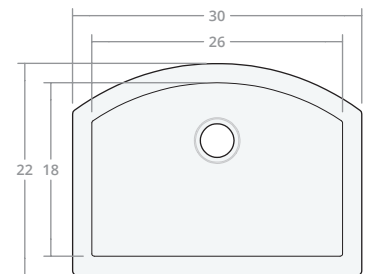

Recessed SB 25W 20D 8H

Dimensions: 25"W x 20"D x 8"H
Rim Width: 2 in
Water Depth: 8 in
Drain Placement: back-center
Drain Size: 3½ in

Recessed SB 30W 20D 8H

Dimensions: 30"W x 20"D x 8"H
Rim Width: 2 in
Water Depth: 8 in
Drain Placement: back-center
Drain Size: 3½ in

Recessed SB 30W 22D 9H

Dimensions: 30"W x 22"D x 9"H
Rim Width: 2 in
Water Depth: 9 in
Drain Placement: back-center
Drain Size: 3½ in

Undermount SB 33W 22D 9H

Dimensions: 33"W x 22"D x 9"H
Rim Width: 2 in
Water Depth: 9 in
Drain Placement: back-center
Drain Size: 3½ in

Recessed SB 36W 22D 9H

Dimensions: 36"W x 22"D x 9"H
Rim Width: 2 in
Water Depth: 9 in
Drain Placement: back-center
Drain Size: 3½ in

Recessed SB 42W 22D 9H

Dimensions: 42"W x 22"D x 9"H
Rim Width: 2 in
Water Depth: 9 in
Drain Placement: back-center
Drain Size: 3½ in

Recessed SB 48W 22D 10H

Dimensions: 48"W x 22"D x 10"H
Rim Width: 2 in
Water Depth: 10 in
Drain Placement: back-center
Drain Size: 3½ in