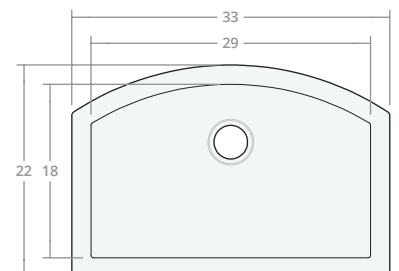

Recessed SB 25W 20D 8H

Dimensions: 25"W x 20"D x 8"H
Rim Width: 2 in
Water Depth: 8 in
Drain Placement: back-center
Drain Size: 3½ in

Recessed SB 30W 20D 8H

Dimensions: 30"W x 20"D x 8"H
Rim Width: 2 in
Water Depth: 8 in
Drain Placement: back-center
Drain Size: 3½ in

Recessed SB 30W 22D 9H

Dimensions: 30"W x 22"D x 9"H
Rim Width: 2 in
Water Depth: 9 in
Drain Placement: back-center
Drain Size: 3½ in

Undermount SB 33W 22D 9H

Dimensions: 33"W x 22"D x 9"H
Rim Width: 2 in
Water Depth: 9 in
Drain Placement: back-center
Drain Size: 3½ in

Recessed SB 36W 22D 9H

Dimensions: 36"W x 22"D x 9"H
Rim Width: 2 in
Water Depth: 9 in
Drain Placement: back-center
Drain Size: 3½ in

Recessed SB 42W 22D 9H

Dimensions: 42"W x 22"D x 9"H
Rim Width: 2 in
Water Depth: 9 in
Drain Placement: back-center
Drain Size: 3½ in

Recessed SB 48W 22D 10H

Dimensions: 48"W x 22"D x 10"H
Rim Width: 2 in
Water Depth: 10 in
Drain Placement: back-center
Drain Size: 3½ in