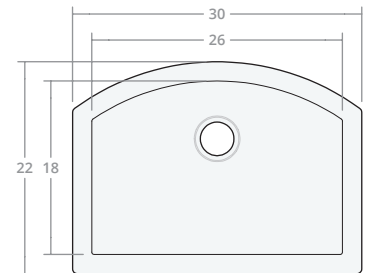

Recessed SB 25W 20D 8H

Dimensions: 25"W x 20"D x 8"H
Rim Width: 2 in
Water Depth: 8 in
Drain Placement: back-center
Drain Size: 3½ in

Recessed SB 30W 20D 8H

Dimensions: 30"W x 20"D x 8"H
Rim Width: 2 in
Water Depth: 8 in
Drain Placement: back-center
Drain Size: 3½ in

Recessed SB 30W 22D 9H

Dimensions: 30"W x 22"D x 9"H
Rim Width: 2 in
Water Depth: 9 in
Drain Placement: back-center
Drain Size: 3½ in

Undermount SB 33W 22D 9H

Dimensions: 33"W x 22"D x 9"H
Rim Width: 2 in
Water Depth: 9 in
Drain Placement: back-center
Drain Size: 3½ in

Recessed SB 36W 22D 9H

Dimensions: 36"W x 22"D x 9"H
Rim Width: 2 in
Water Depth: 9 in
Drain Placement: back-center
Drain Size: 3½ in

Recessed SB 42W 22D 9H

Dimensions: 42"W x 22"D x 9"H
Rim Width: 2 in
Water Depth: 9 in
Drain Placement: back-center
Drain Size: 3½ in

Recessed SB 48W 22D 10H

Dimensions: 48"W x 22"D x 10"H
Rim Width: 2 in
Water Depth: 10 in
Drain Placement: back-center
Drain Size: 3½ in