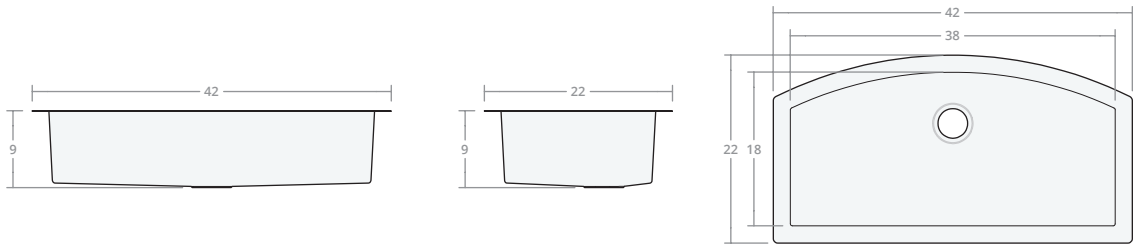

Recessed SB 25W 20D 8H

Dimensions: 25"W x 20"D x 8"H
Rim Width: 2 in
Water Depth: 8 in
Drain Placement: back-center
Drain Size: 3½ in

Recessed SB 30W 20D 8H

Dimensions: 30"W x 20"D x 8"H
Rim Width: 2 in
Water Depth: 8 in
Drain Placement: back-center
Drain Size: 3½ in

Recessed SB 30W 22D 9H

Dimensions: 30"W x 22"D x 9"H
Rim Width: 2 in
Water Depth: 9 in
Drain Placement: back-center
Drain Size: 3½ in

Undermount SB 33W 22D 9H

Dimensions: 33"W x 22"D x 9"H
Rim Width: 2 in
Water Depth: 9 in
Drain Placement: back-center
Drain Size: 3½ in

Recessed SB 36W 22D 9H

Dimensions: 36"W x 22"D x 9"H
Rim Width: 2 in
Water Depth: 9 in
Drain Placement: back-center
Drain Size: 3½ in

Recessed SB 42W 22D 9H

Dimensions: 42"W x 22"D x 9"H
Rim Width: 2 in
Water Depth: 9 in
Drain Placement: back-center
Drain Size: 3½ in

Recessed SB 48W 22D 10H

Dimensions: 48"W x 22"D x 10"H
Rim Width: 2 in
Water Depth: 10 in
Drain Placement: back-center
Drain Size: 3½ in