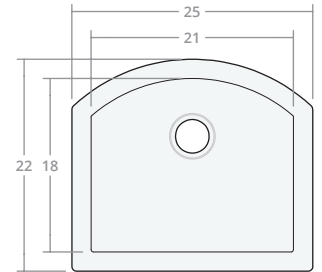

Recessed SB 25W 20D 8H

Dimensions: 25"W x 20"D x 8"H
Rim Width: 2 in
Water Depth: 8 in
Drain Placement: back-center
Drain Size: 3½ in

Recessed SB 30W 20D 8H

Dimensions: 30"W x 20"D x 8"H
Rim Width: 2 in
Water Depth: 8 in
Drain Placement: back-center
Drain Size: 3½ in

Recessed SB 30W 22D 9H

Dimensions: 30"W x 22"D x 9"H
Rim Width: 2 in
Water Depth: 9 in
Drain Placement: back-center
Drain Size: 3½ in

Undermount SB 33W 22D 9H

Dimensions: 33"W x 22"D x 9"H
Rim Width: 2 in
Water Depth: 9 in
Drain Placement: back-center
Drain Size: 3½ in

Recessed SB 36W 22D 9H

Dimensions: 36"W x 22"D x 9"H
Rim Width: 2 in
Water Depth: 9 in
Drain Placement: back-center
Drain Size: 3½ in

Recessed SB 42W 22D 9H

Dimensions: 42"W x 22"D x 9"H
Rim Width: 2 in
Water Depth: 9 in
Drain Placement: back-center
Drain Size: 3½ in

Recessed SB 48W 22D 10H

Dimensions: 48"W x 22"D x 10"H
Rim Width: 2 in
Water Depth: 10 in
Drain Placement: back-center
Drain Size: 3½ in