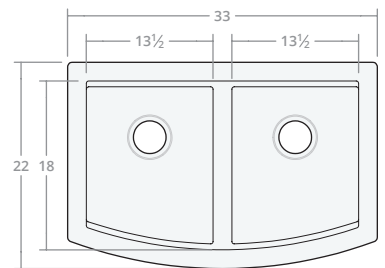

### Convex DW 30W 20D 8H

Dimensions: 30"W x 20"D x 8"H  
Rim Width: 2 in  
Divider Width: 2 in  
Water Depth: 8 in  
Drain Placement: back-center  
Drain Size: 3½ in

### Convex DW 30W 22D 9H

Dimensions: 30"W x 22"D x 9"H  
Rim Width: 2 in  
Divider Width: 2 in  
Water Depth: 9 in  
Drain Placement: back-center  
Drain Size: 3½ in

### Convex DW 33W 22D 9H

Dimensions: 33"W x 22"D x 9"H  
Rim Width: 2 in  
Divider Width: 2 in  
Water Depth: 9 in  
Drain Placement: back-center  
Drain Size: 3½ in

### Convex DW 36W 22D 9H

Dimensions: 36"W x 22"D x 9"H  
Rim Width: 2 in  
Divider Width: 2 in  
Water Depth: 9 in  
Drain Placement: back-center  
Drain Size: 3½ in

Convex DW 42W 22D 9H

Dimensions: 42"W x 22"D x 9"H