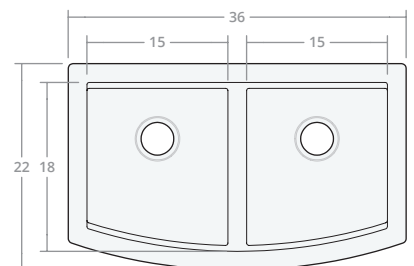

### Convex DW 30W 20D 8H

Dimensions: 30"W x 20"D x 8"H  
Rim Width: 2 in  
Divider Width: 2 in  
Water Depth: 8 in  
Drain Placement: back-center  
Drain Size: 3½ in

### Convex DW 30W 22D 9H

Dimensions: 30"W x 22"D x 9"H  
Rim Width: 2 in  
Divider Width: 2 in  
Water Depth: 9 in  
Drain Placement: back-center  
Drain Size: 3½ in

### Convex DW 33W 22D 9H

Dimensions: 33"W x 22"D x 9"H  
Rim Width: 2 in  
Divider Width: 2 in  
Water Depth: 9 in  
Drain Placement: back-center  
Drain Size: 3½ in

### Convex DW 36W 22D 9H

Dimensions: 36"W x 22"D x 9"H  
Rim Width: 2 in  
Divider Width: 2 in  
Water Depth: 9 in  
Drain Placement: back-center  
Drain Size: 3½ in

Convex DW 42W 22D 9H

Dimensions: 42"W x 22"D x 9"H