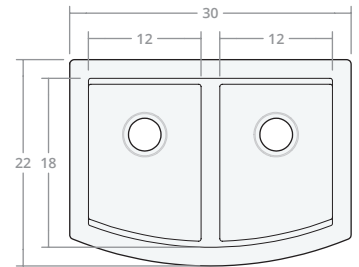

### Convex DW 30W 20D 8H

Dimensions: 30"W x 20"D x 8"H  
Rim Width: 2 in  
Divider Width: 2 in  
Water Depth: 8 in  
Drain Placement: back-center  
Drain Size: 3½ in

### Convex DW 30W 22D 9H

Dimensions: 30"W x 22"D x 9"H  
Rim Width: 2 in  
Divider Width: 2 in  
Water Depth: 9 in  
Drain Placement: back-center  
Drain Size: 3½ in

### Convex DW 33W 22D 9H

Dimensions: 33"W x 22"D x 9"H  
Rim Width: 2 in  
Divider Width: 2 in  
Water Depth: 9 in  
Drain Placement: back-center  
Drain Size: 3½ in

### Convex DW 36W 22D 9H

Dimensions: 36"W x 22"D x 9"H  
Rim Width: 2 in  
Divider Width: 2 in  
Water Depth: 9 in  
Drain Placement: back-center  
Drain Size: 3½ in

Convex DW 42W 22D 9H

Dimensions: 42"W x 22"D x 9"H