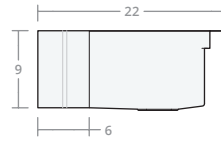

### Convex DW 30W 22D 9H

Dimensions: 30"W x 22"D x 9"H  
Rim Width: 2 in  
Divider Width: 2 in  
Water Depth: 9 in  
Drain Placement: back-center  
Drain Size: 3½ in

### Convex DW 33W 22D 9H

Dimensions: 33"W x 22"D x 9"H  
Rim Width: 2 in  
Divider Width: 2 in  
Water Depth: 9 in  
Drain Placement: back-center  
Drain Size: 3½ in

### Convex DW 36W 22D 9H

Dimensions: 36"W x 22"D x 9"H  
Rim Width: 2 in  
Divider Width: 2 in  
Water Depth: 9 in  
Drain Placement: back-center  
Drain Size: 3½ in

Convex DW 42W 22D 9H

Dimensions: 42"W x 22"D x 9"H

Rim Width: 2 in

Divider Width: 2 in

Water Depth: 9 in

Drain Placement: back-center

Drain Size: 3½ in

Convex DW 48W 22D 9H

Dimensions: 48"W x 22"D x 9"H

Rim Width: 2 in