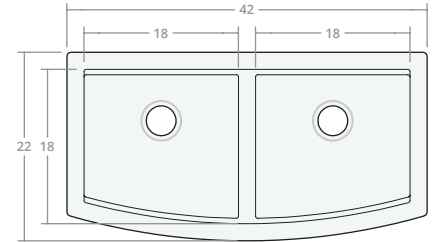

### Convex DW 30W 22D 9H

Dimensions: 30"W x 22"D x 9"H  
Rim Width: 2 in  
Divider Width: 2 in  
Water Depth: 9 in  
Drain Placement: back-center  
Drain Size: 3½ in

### Convex DW 33W 22D 9H

Dimensions: 33"W x 22"D x 9"H  
Rim Width: 2 in  
Divider Width: 2 in  
Water Depth: 9 in  
Drain Placement: back-center  
Drain Size: 3½ in

### Convex DW 36W 22D 9H

Dimensions: 36"W x 22"D x 9"H  
Rim Width: 2 in  
Divider Width: 2 in  
Water Depth: 9 in  
Drain Placement: back-center  
Drain Size: 3½ in

Convex DW 42W 22D 9H

Dimensions: 42"W x 22"D x 9"H

Rim Width: 2 in

Divider Width: 2 in

Water Depth: 9 in

Drain Placement: back-center

Drain Size: 3½ in

Convex DW 48W 22D 9H

Dimensions: 48"W x 22"D x 9"H

Rim Width: 2 in