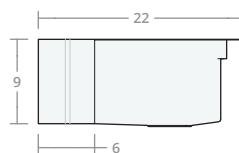

### Convex DW 30W 20D 8H

Dimensions: 30"W x 20"D x 8"H  
Rim Width: 2 in  
Divider Width: 2 in  
Water Depth: 8 in  
Drain Placement: back-center  
Drain Size: 3½ in

### Convex DW 30W 22D 9H

Dimensions: 30"W x 22"D x 9"H  
Rim Width: 2 in  
Divider Width: 2 in  
Water Depth: 9 in  
Drain Placement: back-center  
Drain Size: 3½ in

### Convex DW 33W 22D 9H

Dimensions: 33"W x 22"D x 9"H  
Rim Width: 2 in  
Divider Width: 2 in  
Water Depth: 9 in  
Drain Placement: back-center  
Drain Size: 3½ in

### Convex DW 36W 22D 9H

Dimensions: 36"W x 22"D x 9"H  
Rim Width: 2 in  
Divider Width: 2 in  
Water Depth: 9 in  
Drain Placement: back-center  
Drain Size: 3½ in

Convex DW 42W 22D 9H

Dimensions: 42"W x 22"D x 9"H