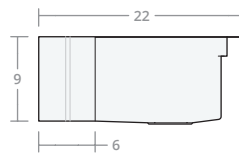

### Convex DW 30W 20D 8H

Dimensions: 30"W x 20"D x 8"H  
Rim Width: 2 in  
Divider Width: 2 in  
Water Depth: 8 in  
Drain Placement: back-center  
Drain Size: 3½ in

### Convex DW 30W 22D 9H

Dimensions: 30"W x 22"D x 9"H  
Rim Width: 2 in  
Divider Width: 2 in  
Water Depth: 9 in  
Drain Placement: back-center  
Drain Size: 3½ in

### Convex DW 33W 22D 9H

Dimensions: 33"W x 22"D x 9"H  
Rim Width: 2 in  
Divider Width: 2 in  
Water Depth: 9 in  
Drain Placement: back-center  
Drain Size: 3½ in

### Convex DW 36W 22D 9H

Dimensions: 36"W x 22"D x 9"H  
Rim Width: 2 in  
Divider Width: 2 in  
Water Depth: 9 in  
Drain Placement: back-center  
Drain Size: 3½ in

Convex DW 42W 22D 9H

Dimensions: 42"W x 22"D x 9"H