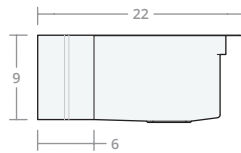

### Convex DW 30W 20D 8H

Dimensions: 30"W x 20"D x 8"H  
Rim Width: 2 in  
Divider Width: 2 in  
Water Depth: 8 in  
Drain Placement: back-center  
Drain Size: 3½ in

### Convex DW 30W 22D 9H

Dimensions: 30"W x 22"D x 9"H  
Rim Width: 2 in  
Divider Width: 2 in  
Water Depth: 9 in  
Drain Placement: back-center  
Drain Size: 3½ in

### Convex DW 33W 22D 9H

Dimensions: 33"W x 22"D x 9"H  
Rim Width: 2 in  
Divider Width: 2 in  
Water Depth: 9 in  
Drain Placement: back-center  
Drain Size: 3½ in

### Convex DW 36W 22D 9H

Dimensions: 36"W x 22"D x 9"H  
Rim Width: 2 in  
Divider Width: 2 in  
Water Depth: 9 in  
Drain Placement: back-center  
Drain Size: 3½ in

Convex DW 42W 22D 9H

Dimensions: 42"W x 22"D x 9"H