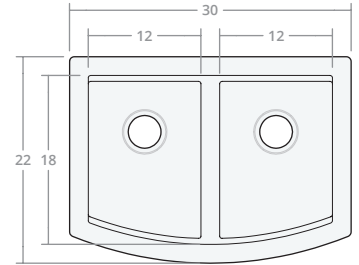

### Convex DW 30W 20D 8H

Dimensions: 30"W x 20"D x 8"H  
Rim Width: 2 in  
Divider Width: 2 in  
Water Depth: 8 in  
Drain Placement: back-center  
Drain Size: 3½ in

### Convex DW 30W 22D 9H

Dimensions: 30"W x 22"D x 9"H  
Rim Width: 2 in  
Divider Width: 2 in  
Water Depth: 9 in  
Drain Placement: back-center  
Drain Size: 3½ in

### Convex DW 33W 22D 9H

Dimensions: 33"W x 22"D x 9"H  
Rim Width: 2 in  
Divider Width: 2 in  
Water Depth: 9 in  
Drain Placement: back-center  
Drain Size: 3½ in

### Convex DW 36W 22D 9H

Dimensions: 36"W x 22"D x 9"H  
Rim Width: 2 in  
Divider Width: 2 in  
Water Depth: 9 in  
Drain Placement: back-center  
Drain Size: 3½ in

Convex DW 42W 22D 9H

Dimensions: 42"W x 22"D x 9"H