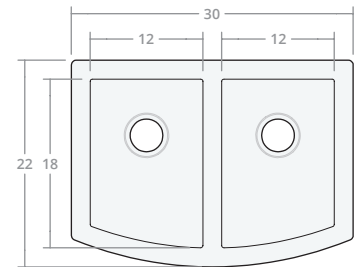

Convex DB 30W 20D 8H

Dimensions: 30"W x 20"D x 8"H
 Rim Width: 2 in
 Divider Width: 2 in
 Water Depth: 8 in
 Drain Placement: back-center
 Drain Size: 3½ in

Convex DB 30W 22D 9H

Dimensions: 30"W x 22"D x 9"H
 Rim Width: 2 in
 Divider Width: 2 in
 Water Depth: 9 in
 Drain Placement: back-center
 Drain Size: 3½ in

Convex DB 33W 22D 9H

Dimensions: 33"W x 22"D x 9"H
 Rim Width: 2 in
 Divider Width: 2 in
 Water Depth: 9 in
 Drain Placement: back-center
 Drain Size: 3½ in

Convex DB 36W 22D 9H

Dimensions: 36"W x 22"D x 9"H
 Rim Width: 2 in
 Divider Width: 2 in
 Water Depth: 9 in
 Drain Placement: back-center
 Drain Size: 3½ in

Convex DB 42W 22D 9H

Dimensions: 42"W x 22"D x 9"H

Rim Width: 2 in

Divider Width: 2 in

Water Depth: 9 in

Drain Placement: back-center

Drain Size: 3½ in

Convex DB 48W 22D 9H

Dimensions: 48"W x 22"D x 9"H

Rim Width: 2 in

Divider Width: 2 in

Water Depth: 9 in

Drain Placement: back-center

Drain Size: 3½ in