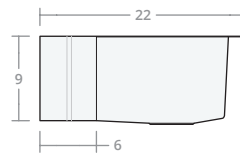

Convex DB 30W 20D 8H

Dimensions: 30"W x 20"D x 8"H
 Rim Width: 2 in
 Divider Width: 2 in
 Water Depth: 8 in
 Drain Placement: back-center
 Drain Size: 3½ in

Convex DB 30W 22D 9H

Dimensions: 30"W x 22"D x 9"H
 Rim Width: 2 in
 Divider Width: 2 in
 Water Depth: 9 in
 Drain Placement: back-center
 Drain Size: 3½ in

Convex DB 33W 22D 9H

Dimensions: 33"W x 22"D x 9"H
 Rim Width: 2 in
 Divider Width: 2 in
 Water Depth: 9 in
 Drain Placement: back-center
 Drain Size: 3½ in

Convex DB 36W 22D 9H

Dimensions: 36"W x 22"D x 9"H
 Rim Width: 2 in
 Divider Width: 2 in
 Water Depth: 9 in
 Drain Placement: back-center
 Drain Size: 3½ in

Convex DB 42W 22D 9H

Dimensions: 42"W x 22"D x 9"H

Rim Width: 2 in

Divider Width: 2 in

Water Depth: 9 in

Drain Placement: back-center

Drain Size: 3½ in

Convex DB 48W 22D 9H

Dimensions: 48"W x 22"D x 9"H

Rim Width: 2 in

Divider Width: 2 in

Water Depth: 9 in

Drain Placement: back-center

Drain Size: 3½ in