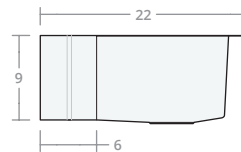

Convex DB 30W 20D 8H

Dimensions: 30"W x 20"D x 8"H
 Rim Width: 2 in
 Divider Width: 2 in
 Water Depth: 8 in
 Drain Placement: back-center
 Drain Size: 3½ in

Convex DB 30W 22D 9H

Dimensions: 30"W x 22"D x 9"H
 Rim Width: 2 in
 Divider Width: 2 in
 Water Depth: 9 in
 Drain Placement: back-center
 Drain Size: 3½ in

Convex DB 33W 22D 9H

Dimensions: 33"W x 22"D x 9"H
 Rim Width: 2 in
 Divider Width: 2 in
 Water Depth: 9 in
 Drain Placement: back-center
 Drain Size: 3½ in

Convex DB 36W 22D 9H

Dimensions: 36"W x 22"D x 9"H
 Rim Width: 2 in
 Divider Width: 2 in
 Water Depth: 9 in
 Drain Placement: back-center
 Drain Size: 3½ in

Convex DB 42W 22D 9H

Dimensions: 42"W x 22"D x 9"H

Rim Width: 2 in

Divider Width: 2 in

Water Depth: 9 in

Drain Placement: back-center

Drain Size: 3½ in

Convex DB 48W 22D 9H

Dimensions: 48"W x 22"D x 9"H

Rim Width: 2 in

Divider Width: 2 in

Water Depth: 9 in

Drain Placement: back-center

Drain Size: 3½ in