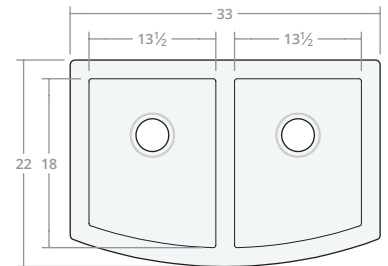

Convex DB 30W 20D 8H

Dimensions: 30"W x 20"D x 8"H
 Rim Width: 2 in
 Divider Width: 2 in
 Water Depth: 8 in
 Drain Placement: back-center
 Drain Size: 3½ in

Convex DB 30W 22D 9H

Dimensions: 30"W x 22"D x 9"H
 Rim Width: 2 in
 Divider Width: 2 in
 Water Depth: 9 in
 Drain Placement: back-center
 Drain Size: 3½ in

Convex DB 33W 22D 9H

Dimensions: 33"W x 22"D x 9"H
 Rim Width: 2 in
 Divider Width: 2 in
 Water Depth: 9 in
 Drain Placement: back-center
 Drain Size: 3½ in

Convex DB 36W 22D 9H

Dimensions: 36"W x 22"D x 9"H
 Rim Width: 2 in
 Divider Width: 2 in
 Water Depth: 9 in
 Drain Placement: back-center
 Drain Size: 3½ in

Convex DB 42W 22D 9H

Dimensions: 42"W x 22"D x 9"H

Rim Width: 2 in

Divider Width: 2 in

Water Depth: 9 in

Drain Placement: back-center

Drain Size: 3½ in

Convex DB 48W 22D 9H

Dimensions: 48"W x 22"D x 9"H

Rim Width: 2 in

Divider Width: 2 in

Water Depth: 9 in

Drain Placement: back-center

Drain Size: 3½ in