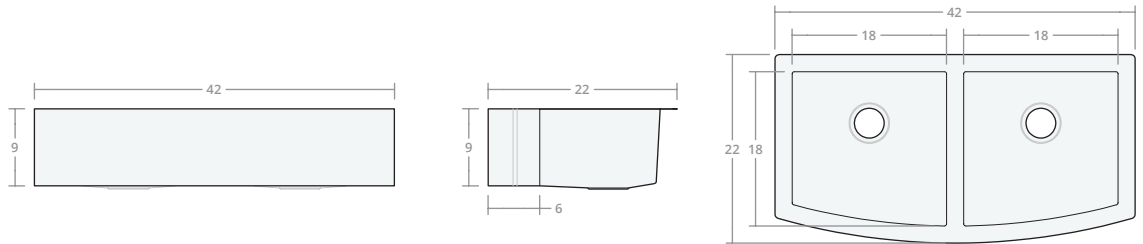

Convex DB 30W 20D 8H

Dimensions: 30"W x 20"D x 8"H
 Rim Width: 2 in
 Divider Width: 2 in
 Water Depth: 8 in
 Drain Placement: back-center
 Drain Size: 3½ in

Convex DB 30W 22D 9H

Dimensions: 30"W x 22"D x 9"H
 Rim Width: 2 in
 Divider Width: 2 in
 Water Depth: 9 in
 Drain Placement: back-center
 Drain Size: 3½ in

Convex DB 33W 22D 9H

Dimensions: 33"W x 22"D x 9"H
 Rim Width: 2 in
 Divider Width: 2 in
 Water Depth: 9 in
 Drain Placement: back-center
 Drain Size: 3½ in

Convex DB 36W 22D 9H

Dimensions: 36"W x 22"D x 9"H
 Rim Width: 2 in
 Divider Width: 2 in
 Water Depth: 9 in
 Drain Placement: back-center
 Drain Size: 3½ in

Convex DB 42W 22D 9H

Dimensions: 42"W x 22"D x 9"H

Rim Width: 2 in

Divider Width: 2 in

Water Depth: 9 in

Drain Placement: back-center

Drain Size: 3½ in

Convex DB 48W 22D 9H

Dimensions: 48"W x 22"D x 9"H

Rim Width: 2 in

Divider Width: 2 in

Water Depth: 9 in

Drain Placement: back-center

Drain Size: 3½ in