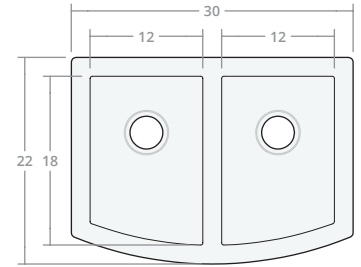

Convex DB 30W 20D 8H

Dimensions: 30"W x 20"D x 8"H
 Rim Width: 2 in
 Divider Width: 2 in
 Water Depth: 8 in
 Drain Placement: back-center
 Drain Size: 3½ in

Convex DB 30W 22D 9H

Dimensions: 30"W x 22"D x 9"H
 Rim Width: 2 in
 Divider Width: 2 in
 Water Depth: 9 in
 Drain Placement: back-center
 Drain Size: 3½ in

Convex DB 33W 22D 9H

Dimensions: 33"W x 22"D x 9"H
 Rim Width: 2 in
 Divider Width: 2 in
 Water Depth: 9 in
 Drain Placement: back-center
 Drain Size: 3½ in

Convex DB 36W 22D 9H

Dimensions: 36"W x 22"D x 9"H
 Rim Width: 2 in
 Divider Width: 2 in
 Water Depth: 9 in
 Drain Placement: back-center
 Drain Size: 3½ in

Convex DB 42W 22D 9H

Dimensions: 42"W x 22"D x 9"H

Rim Width: 2 in

Divider Width: 2 in

Water Depth: 9 in

Drain Placement: back-center

Drain Size: 3½ in

Convex DB 48W 22D 9H

Dimensions: 48"W x 22"D x 9"H

Rim Width: 2 in

Divider Width: 2 in

Water Depth: 9 in

Drain Placement: back-center

Drain Size: 3½ in