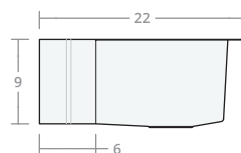

Convex DB 30W 20D 8H

Dimensions: 30"W x 20"D x 8"H
 Rim Width: 2 in
 Divider Width: 2 in
 Water Depth: 8 in
 Drain Placement: back-center
 Drain Size: 3½ in

Convex DB 30W 22D 9H

Dimensions: 30"W x 22"D x 9"H
 Rim Width: 2 in
 Divider Width: 2 in
 Water Depth: 9 in
 Drain Placement: back-center
 Drain Size: 3½ in

Convex DB 33W 22D 9H

Dimensions: 33"W x 22"D x 9"H
 Rim Width: 2 in
 Divider Width: 2 in
 Water Depth: 9 in
 Drain Placement: back-center
 Drain Size: 3½ in

Convex DB 36W 22D 9H

Dimensions: 36"W x 22"D x 9"H
 Rim Width: 2 in
 Divider Width: 2 in
 Water Depth: 9 in
 Drain Placement: back-center
 Drain Size: 3½ in

Convex DB 42W 22D 9H

Dimensions: 42"W x 22"D x 9"H

Rim Width: 2 in

Divider Width: 2 in

Water Depth: 9 in

Drain Placement: back-center

Drain Size: 3½ in

Convex DB 48W 22D 9H

Dimensions: 48"W x 22"D x 9"H

Rim Width: 2 in

Divider Width: 2 in

Water Depth: 9 in

Drain Placement: back-center

Drain Size: 3½ in