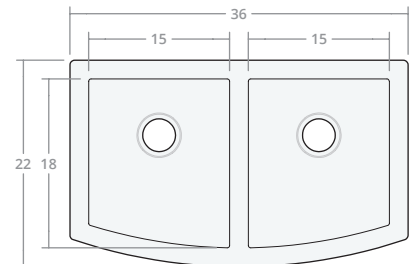

Convex DB 30W 20D 8H

Dimensions: 30"W x 20"D x 8"H
 Rim Width: 2 in
 Divider Width: 2 in
 Water Depth: 8 in
 Drain Placement: back-center
 Drain Size: 3½ in

Convex DB 30W 22D 9H

Dimensions: 30"W x 22"D x 9"H
 Rim Width: 2 in
 Divider Width: 2 in
 Water Depth: 9 in
 Drain Placement: back-center
 Drain Size: 3½ in

Convex DB 33W 22D 9H

Dimensions: 33"W x 22"D x 9"H
 Rim Width: 2 in
 Divider Width: 2 in
 Water Depth: 9 in
 Drain Placement: back-center
 Drain Size: 3½ in

Convex DB 36W 22D 9H

Dimensions: 36"W x 22"D x 9"H
 Rim Width: 2 in
 Divider Width: 2 in
 Water Depth: 9 in
 Drain Placement: back-center
 Drain Size: 3½ in

Convex DB 42W 22D 9H

Dimensions: 42"W x 22"D x 9"H

Rim Width: 2 in

Divider Width: 2 in

Water Depth: 9 in

Drain Placement: back-center

Drain Size: 3½ in

Convex DB 48W 22D 9H

Dimensions: 48"W x 22"D x 9"H

Rim Width: 2 in

Divider Width: 2 in

Water Depth: 9 in

Drain Placement: back-center

Drain Size: 3½ in