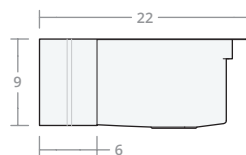

Convex SW 25W 20D 8H

Dimensions: 25"W x 20"D x 8"H

Rim Width: 2 in

Water Depth: 8 in

Drain Placement: back-center

Drain Size: 3½ in

Convex SW 30W 20D 8H

Dimensions: 30"W x 20"D x 8"H

Drain Placement: back-center

Drain Size: 3½ in

Convex SW 33W 22D 9H

Dimensions: 33"W x 22"D x 9"H

Rim Width: 2 in

Water Depth: 9 in

Drain Placement: back-center

Drain Size: 3½ in

Convex SW 36W 22D 9H

Dimensions: 36"W x 22"D x 9"H
Rim Width: 2 in
Water Depth: 9 in
Drain Placement: back-center
Drain Size: 3½ in

Convex SW 42W 22D 9H

Dimensions: 42"W x 22"D x 9"H
Rim Width: 2 in
Water Depth: 9 in
Drain Placement: back-center
Drain Size: 3½ in

Convex SW 48W 22D 10H

Dimensions: 48"W x 22"D x 10"H
Rim Width: 2 in
Water Depth: 9 in
Drain Placement: back-center
Drain Size: 3½ in