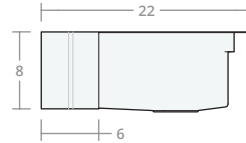

Convex SW 25W 20D 8H

Dimensions: 25"W x 20"D x 8"H

Rim Width: 2 in

Water Depth: 8 in

Drain Placement: back-center

Drain Size: 3½ in

Convex SW 30W 20D 8H

Dimensions: 30"W x 20"D x 8"H

Rim Width: 2 in

Water Depth: 8 in

Drain Placement: back-center

Drain Size: 3½ in

Convex SW 30W 22D 9H

Dimensions: 30"W x 22"D x 9"H

Rim Width: 2 in

Water Depth: 9 in

Drain Placement: back-center

Drain Size: 3½ in

Convex SW 33W 22D 9H

Dimensions: 33"W x 22"D x 9"H

Rim Width: 2 in

Water Depth: 9 in

Drain Placement: back-center

Drain Size: 3½ in

Convex SW 48W 22D 10H

Dimensions: 48"W x 22"D x 10"H
Rim Width: 2 in
Water Depth: 9 in
Drain Placement: back-center
Drain Size: 3½ in