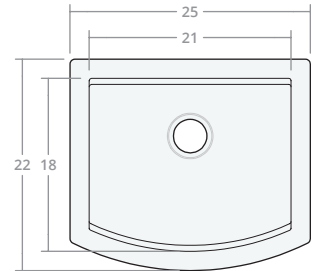

Convex SW 25W 20D 8H

Dimensions: 25"W x 20"D x 8"H

Rim Width: 2 in

Water Depth: 8 in

Drain Placement: back-center

Drain Size: 3½ in

Convex SW 30W 20D 8H

Dimensions: 30"W x 20"D x 8"H

Rim Width: 2 in

Water Depth: 8 in

Drain Placement: back-center

Drain Size: 3½ in

Convex SW 30W 22D 9H

Dimensions: 30"W x 22"D x 9"H

Rim Width: 2 in

Water Depth: 9 in

Drain Placement: back-center

Drain Size: 3½ in

Convex SW 33W 22D 9H

Dimensions: 33"W x 22"D x 9"H

Rim Width: 2 in

Water Depth: 9 in

Drain Placement: back-center

Drain Size: 3½ in

Convex SW 48W 22D 10H

Dimensions: 48"W x 22"D x 10"H
Rim Width: 2 in
Water Depth: 9 in
Drain Placement: back-center
Drain Size: 3½ in