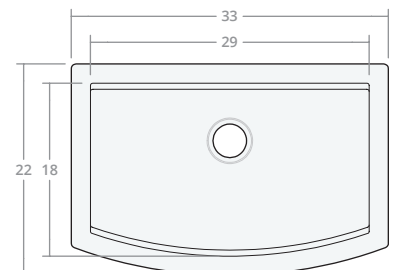

Convex SW 25W 20D 8H

Dimensions: 25"W x 20"D x 8"H

Rim Width: 2 in

Water Depth: 8 in

Drain Placement: back-center

Drain Size: 3½ in

Convex SW 30W 20D 8H

Dimensions: 30"W x 20"D x 8"H

Drain Placement: back-center

Drain Size: 3½ in

Convex SW 33W 22D 9H

Dimensions: 33"W x 22"D x 9"H

Rim Width: 2 in

Water Depth: 9 in

Drain Placement: back-center

Drain Size: 3½ in

Convex SW 36W 22D 9H

Dimensions: 36"W x 22"D x 9"H
Rim Width: 2 in
Water Depth: 9 in
Drain Placement: back-center
Drain Size: 3½ in

Convex SW 42W 22D 9H

Dimensions: 42"W x 22"D x 9"H
Rim Width: 2 in
Water Depth: 9 in
Drain Placement: back-center
Drain Size: 3½ in

Convex SW 48W 22D 10H

Dimensions: 48"W x 22"D x 10"H
Rim Width: 2 in
Water Depth: 9 in
Drain Placement: back-center
Drain Size: 3½ in