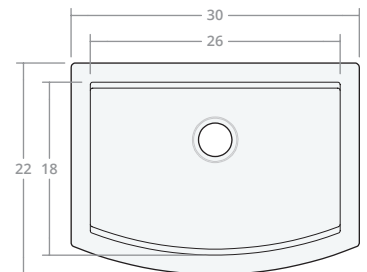

Convex SW 25W 20D 8H

Dimensions: 25"W x 20"D x 8"H

Rim Width: 2 in

Water Depth: 8 in

Drain Placement: back-center

Drain Size: 3½ in

Convex SW 30W 20D 8H

Dimensions: 30"W x 20"D x 8"H

Rim Width: 2 in

Water Depth: 8 in

Drain Placement: back-center

Drain Size: 3½ in

Convex SW 30W 22D 9H

Dimensions: 30"W x 22"D x 9"H

Rim Width: 2 in

Water Depth: 9 in

Drain Placement: back-center

Drain Size: 3½ in

Convex SW 33W 22D 9H

Dimensions: 33"W x 22"D x 9"H

Rim Width: 2 in

Water Depth: 9 in

Drain Placement: back-center

Drain Size: 3½ in

Convex SW 48W 22D 10H

Dimensions: 48"W x 22"D x 10"H
Rim Width: 2 in
Water Depth: 9 in
Drain Placement: back-center
Drain Size: 3½ in