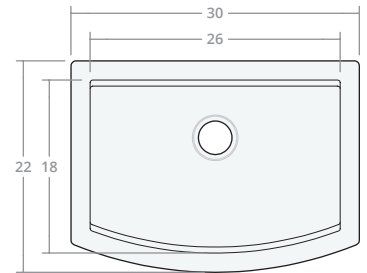

Convex SW 25W 20D 8H

Dimensions: 25"W x 20"D x 8"H

Rim Width: 2 in

Water Depth: 8 in

Drain Placement: back-center

Drain Size: 3½ in

Convex SW 30W 20D 8H

Dimensions: 30"W x 20"D x 8"H

Rim Width: 2 in

Water Depth: 8 in

Drain Placement: back-center

Drain Size: 3½ in

Convex SW 30W 22D 9H

Dimensions: 30"W x 22"D x 9"H

Rim Width: 2 in

Water Depth: 9 in

Drain Placement: back-center

Drain Size: 3½ in

Convex SW 33W 22D 9H

Dimensions: 33"W x 22"D x 9"H

Rim Width: 2 in

Water Depth: 9 in

Drain Placement: back-center

Drain Size: 3½ in

Convex SW 48W 22D 10H

Dimensions: 48"W x 22"D x 10"H
Rim Width: 2 in
Water Depth: 9 in
Drain Placement: back-center
Drain Size: 3½ in