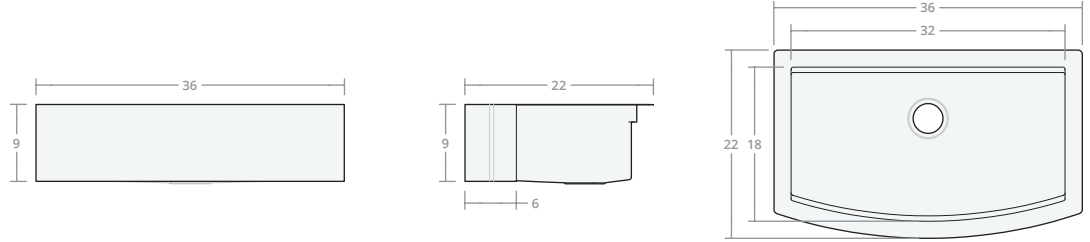

Convex SW 25W 20D 8H

Dimensions: 25"W x 20"D x 8"H

Rim Width: 2 in

Water Depth: 8 in

Drain Placement: back-center

Drain Size: 3½ in

Convex SW 30W 20D 8H

Dimensions: 30"W x 20"D x 8"H

Drain Placement: back-center

Drain Size: 3½ in

Convex SW 33W 22D 9H

Dimensions: 33"W x 22"D x 9"H

Rim Width: 2 in

Water Depth: 9 in

Drain Placement: back-center

Drain Size: 3½ in

Convex SW 36W 22D 9H

Dimensions: 36"W x 22"D x 9"H
Rim Width: 2 in
Water Depth: 9 in
Drain Placement: back-center
Drain Size: 3½ in

Convex SW 42W 22D 9H

Dimensions: 42"W x 22"D x 9"H
Rim Width: 2 in
Water Depth: 9 in
Drain Placement: back-center
Drain Size: 3½ in

Convex SW 48W 22D 10H

Dimensions: 48"W x 22"D x 10"H
Rim Width: 2 in
Water Depth: 9 in
Drain Placement: back-center
Drain Size: 3½ in