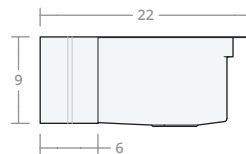

Convex SW 25W 20D 8H

Dimensions: 25"W x 20"D x 8"H

Rim Width: 2 in

Water Depth: 8 in

Drain Placement: back-center

Drain Size: 3½ in

Convex SW 30W 20D 8H

Dimensions: 30"W x 20"D x 8"H

Rim Width: 2 in

Water Depth: 8 in

Drain Placement: back-center

Drain Size: 3½ in

Convex SW 30W 22D 9H

Dimensions: 30"W x 22"D x 9"H

Rim Width: 2 in

Water Depth: 9 in

Drain Placement: back-center

Drain Size: 3½ in

Convex SW 33W 22D 9H

Dimensions: 33"W x 22"D x 9"H

Rim Width: 2 in

Water Depth: 9 in

Drain Placement: back-center

Drain Size: 3½ in

Convex SW 48W 22D 10H

Dimensions: 48"W x 22"D x 10"H
Rim Width: 2 in
Water Depth: 9 in
Drain Placement: back-center
Drain Size: 3½ in