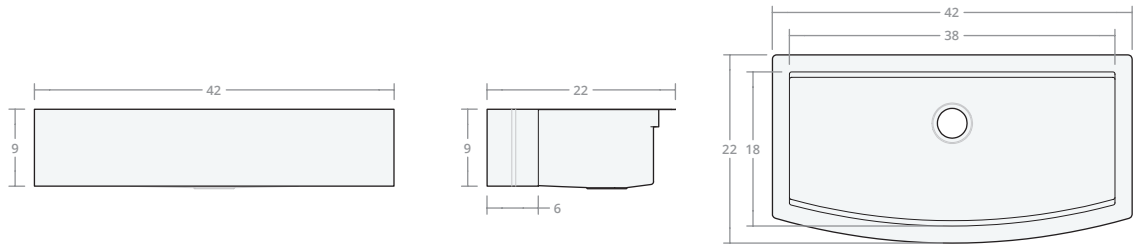

Convex SW 25W 20D 8H

Dimensions: 25"W x 20"D x 8"H

Rim Width: 2 in

Water Depth: 8 in

Drain Placement: back-center

Drain Size: 3½ in

Convex SW 30W 20D 8H

Dimensions: 30"W x 20"D x 8"H

Drain Placement: back-center

Drain Size: 3½ in

Convex SW 33W 22D 9H

Dimensions: 33"W x 22"D x 9"H

Rim Width: 2 in

Water Depth: 9 in

Drain Placement: back-center

Drain Size: 3½ in

Convex SW 36W 22D 9H

Dimensions: 36"W x 22"D x 9"H
Rim Width: 2 in
Water Depth: 9 in
Drain Placement: back-center
Drain Size: 3½ in

Convex SW 42W 22D 9H

Dimensions: 42"W x 22"D x 9"H
Rim Width: 2 in
Water Depth: 9 in
Drain Placement: back-center
Drain Size: 3½ in

Convex SW 48W 22D 10H

Dimensions: 48"W x 22"D x 10"H
Rim Width: 2 in
Water Depth: 9 in
Drain Placement: back-center
Drain Size: 3½ in