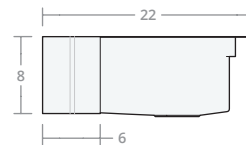

Convex SW 25W 20D 8H

Dimensions: 25"W x 20"D x 8"H

Rim Width: 2 in

Water Depth: 8 in

Drain Placement: back-center

Drain Size: 3½ in

Convex SW 30W 20D 8H

Dimensions: 30"W x 20"D x 8"H

Rim Width: 2 in

Water Depth: 8 in

Drain Placement: back-center

Drain Size: 3½ in

Convex SW 30W 22D 9H

Dimensions: 30"W x 22"D x 9"H

Rim Width: 2 in

Water Depth: 9 in

Drain Placement: back-center

Drain Size: 3½ in

Convex SW 33W 22D 9H

Dimensions: 33"W x 22"D x 9"H

Rim Width: 2 in

Water Depth: 9 in

Drain Placement: back-center

Drain Size: 3½ in

Convex SW 48W 22D 10H

Dimensions: 48"W x 22"D x 10"H
Rim Width: 2 in
Water Depth: 9 in
Drain Placement: back-center
Drain Size: 3½ in