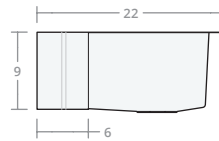

Convex SB 25W 20D 8H

Dimensions: 25"W x 20"D x 8"H
Rim Width: 2 in
Water Depth: 8 in
Drain Placement: back-center
Drain Size: 3½ in

Convex SB 30W 20D 8H

Dimensions: 30"W x 20"D x 8"H
Rim Width: 2 in
Water Depth: 8 in
Drain Placement: back-center
Drain Size: 3½ in

Convex SB 30W 22D 9H

Dimensions: 30"W x 22"D x 9"H
Rim Width: 2 in
Water Depth: 9 in
Drain Placement: back-center
Drain Size: 3½ in

Convex SB 33W 22D 9H

Dimensions: 33"W x 22"D x 9"H
Rim Width: 2 in
Water Depth: 9 in
Drain Placement: back-center
Drain Size: 3½ in

Convex SB 36W 22D 9H

Dimensions: 36"W x 22"D x 9"H

Rim Width: 2 in

Water Depth: 9 in

Drain Placement: back-center

Drain Size: 3½ in

Convex SB 42W 22D 9H

Dimensions: 42"W x 22"D x 9"H

Rim Width: 2 in

Water Depth: 9 in

Drain Placement: back-center

Drain Size: 3½ in

Convex SB 48W 22D 10H

Dimensions: 48"W x 22"D x 10"H

Rim Width: 2 in

Water Depth: 9 in