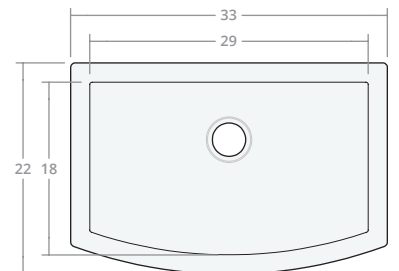

Convex SB 25W 20D 8H

Dimensions: 25"W x 20"D x 8"H
Rim Width: 2 in
Water Depth: 8 in
Drain Placement: back-center
Drain Size: 3½ in

Convex SB 30W 20D 8H

Dimensions: 30"W x 20"D x 8"H
Rim Width: 2 in
Water Depth: 8 in
Drain Placement: back-center
Drain Size: 3½ in

Convex SB 30W 22D 9H

Dimensions: 30"W x 22"D x 9"H
Rim Width: 2 in
Water Depth: 9 in
Drain Placement: back-center
Drain Size: 3½ in

Convex SB 33W 22D 9H

Dimensions: 33"W x 22"D x 9"H
Rim Width: 2 in
Water Depth: 9 in
Drain Placement: back-center
Drain Size: 3½ in

Convex SB 36W 22D 9H

Dimensions: 36"W x 22"D x 9"H

Rim Width: 2 in

Water Depth: 9 in

Drain Placement: back-center

Drain Size: 3½ in

Convex SB 42W 22D 9H

Dimensions: 42"W x 22"D x 9"H

Rim Width: 2 in

Water Depth: 9 in

Drain Placement: back-center

Drain Size: 3½ in

Convex SB 48W 22D 10H

Dimensions: 48"W x 22"D x 10"H

Rim Width: 2 in

Water Depth: 9 in