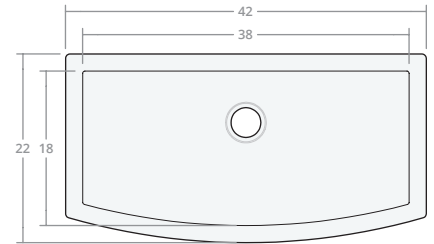

Convex SB 25W 20D 8H

Dimensions: 25"W x 20"D x 8"H
Rim Width: 2 in
Water Depth: 8 in
Drain Placement: back-center
Drain Size: 3½ in

Convex SB 30W 20D 8H

Dimensions: 30"W x 20"D x 8"H
Rim Width: 2 in
Water Depth: 8 in
Drain Placement: back-center
Drain Size: 3½ in

Convex SB 30W 22D 9H

Dimensions: 30"W x 22"D x 9"H
Rim Width: 2 in
Water Depth: 9 in
Drain Placement: back-center
Drain Size: 3½ in

Convex SB 33W 22D 9H

Dimensions: 33"W x 22"D x 9"H
Rim Width: 2 in
Water Depth: 9 in
Drain Placement: back-center
Drain Size: 3½ in

Convex SB 36W 22D 9H

Dimensions: 36"W x 22"D x 9"H

Rim Width: 2 in

Water Depth: 9 in

Drain Placement: back-center

Drain Size: 3½ in

Convex SB 42W 22D 9H

Dimensions: 42"W x 22"D x 9"H

Rim Width: 2 in

Water Depth: 9 in

Drain Placement: back-center

Drain Size: 3½ in

Convex SB 48W 22D 10H

Dimensions: 48"W x 22"D x 10"H

Rim Width: 2 in

Water Depth: 9 in