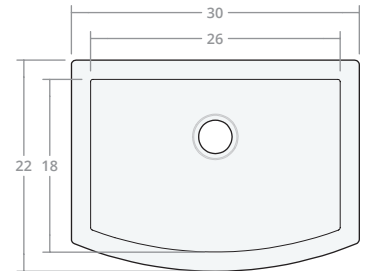

Convex SB 25W 20D 8H

Dimensions: 25"W x 20"D x 8"H
Rim Width: 2 in
Water Depth: 8 in
Drain Placement: back-center
Drain Size: 3½ in

Convex SB 30W 20D 8H

Dimensions: 30"W x 20"D x 8"H
Rim Width: 2 in
Water Depth: 8 in
Drain Placement: back-center
Drain Size: 3½ in

Convex SB 30W 22D 9H

Dimensions: 30"W x 22"D x 9"H
Rim Width: 2 in
Water Depth: 9 in
Drain Placement: back-center
Drain Size: 3½ in

Convex SB 33W 22D 9H

Dimensions: 33"W x 22"D x 9"H
Rim Width: 2 in
Water Depth: 9 in
Drain Placement: back-center
Drain Size: 3½ in

Convex SB 36W 22D 9H

Dimensions: 36"W x 22"D x 9"H

Rim Width: 2 in

Water Depth: 9 in

Drain Placement: back-center

Drain Size: 3½ in

Convex SB 42W 22D 9H

Dimensions: 42"W x 22"D x 9"H

Rim Width: 2 in

Water Depth: 9 in

Drain Placement: back-center

Drain Size: 3½ in

Convex SB 48W 22D 10H

Dimensions: 48"W x 22"D x 10"H

Rim Width: 2 in

Water Depth: 9 in