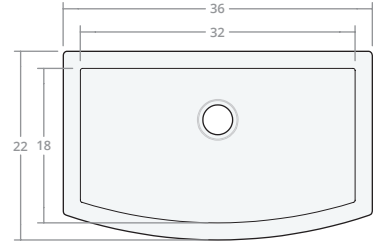

Convex SB 25W 20D 8H

Dimensions: 25"W x 20"D x 8"H
Rim Width: 2 in
Water Depth: 8 in
Drain Placement: back-center
Drain Size: 3½ in

Convex SB 30W 20D 8H

Dimensions: 30"W x 20"D x 8"H
Rim Width: 2 in
Water Depth: 8 in
Drain Placement: back-center
Drain Size: 3½ in

Convex SB 30W 22D 9H

Dimensions: 30"W x 22"D x 9"H
Rim Width: 2 in
Water Depth: 9 in
Drain Placement: back-center
Drain Size: 3½ in

Convex SB 33W 22D 9H

Dimensions: 33"W x 22"D x 9"H
Rim Width: 2 in
Water Depth: 9 in
Drain Placement: back-center
Drain Size: 3½ in

Convex SB 36W 22D 9H

Dimensions: 36"W x 22"D x 9"H

Rim Width: 2 in

Water Depth: 9 in

Drain Placement: back-center

Drain Size: 3½ in

Convex SB 42W 22D 9H

Dimensions: 42"W x 22"D x 9"H

Rim Width: 2 in

Water Depth: 9 in

Drain Placement: back-center

Drain Size: 3½ in

Convex SB 48W 22D 10H

Dimensions: 48"W x 22"D x 10"H

Rim Width: 2 in

Water Depth: 9 in