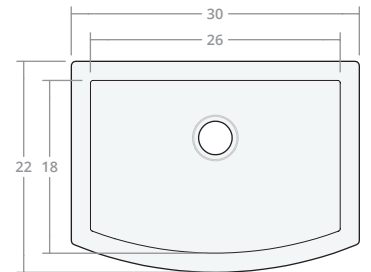

Convex SB 25W 20D 8H

Dimensions: 25"W x 20"D x 8"H
Rim Width: 2 in
Water Depth: 8 in
Drain Placement: back-center
Drain Size: 3½ in

Convex SB 30W 20D 8H

Dimensions: 30"W x 20"D x 8"H
Rim Width: 2 in
Water Depth: 8 in
Drain Placement: back-center
Drain Size: 3½ in

Convex SB 30W 22D 9H

Dimensions: 30"W x 22"D x 9"H
Rim Width: 2 in
Water Depth: 9 in
Drain Placement: back-center
Drain Size: 3½ in

Convex SB 33W 22D 9H

Dimensions: 33"W x 22"D x 9"H
Rim Width: 2 in
Water Depth: 9 in
Drain Placement: back-center
Drain Size: 3½ in

Convex SB 36W 22D 9H

Dimensions: 36"W x 22"D x 9"H

Rim Width: 2 in

Water Depth: 9 in

Drain Placement: back-center

Drain Size: 3½ in

Convex SB 42W 22D 9H

Dimensions: 42"W x 22"D x 9"H

Rim Width: 2 in

Water Depth: 9 in

Drain Placement: back-center

Drain Size: 3½ in

Convex SB 48W 22D 10H

Dimensions: 48"W x 22"D x 10"H

Rim Width: 2 in

Water Depth: 9 in