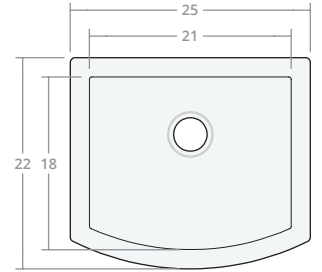

Convex SB 25W 20D 8H

Dimensions: 25"W x 20"D x 8"H
Rim Width: 2 in
Water Depth: 8 in
Drain Placement: back-center
Drain Size: 3½ in

Convex SB 30W 20D 8H

Dimensions: 30"W x 20"D x 8"H
Rim Width: 2 in
Water Depth: 8 in
Drain Placement: back-center
Drain Size: 3½ in

Convex SB 30W 22D 9H

Dimensions: 30"W x 22"D x 9"H
Rim Width: 2 in
Water Depth: 9 in
Drain Placement: back-center
Drain Size: 3½ in

Convex SB 33W 22D 9H

Dimensions: 33"W x 22"D x 9"H
Rim Width: 2 in
Water Depth: 9 in
Drain Placement: back-center
Drain Size: 3½ in

Convex SB 36W 22D 9H

Dimensions: 36"W x 22"D x 9"H

Rim Width: 2 in

Water Depth: 9 in

Drain Placement: back-center

Drain Size: 3½ in

Convex SB 42W 22D 9H

Dimensions: 42"W x 22"D x 9"H

Rim Width: 2 in

Water Depth: 9 in

Drain Placement: back-center

Drain Size: 3½ in

Convex SB 48W 22D 10H

Dimensions: 48"W x 22"D x 10"H

Rim Width: 2 in

Water Depth: 9 in