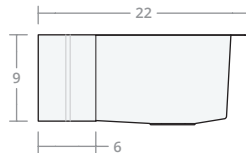

Convex SB 25W 20D 8H

Dimensions: 25"W x 20"D x 8"H
Rim Width: 2 in
Water Depth: 8 in
Drain Placement: back-center
Drain Size: 3½ in

Convex SB 30W 20D 8H

Dimensions: 30"W x 20"D x 8"H
Rim Width: 2 in
Water Depth: 8 in
Drain Placement: back-center
Drain Size: 3½ in

Convex SB 30W 22D 9H

Dimensions: 30"W x 22"D x 9"H
Rim Width: 2 in
Water Depth: 9 in
Drain Placement: back-center
Drain Size: 3½ in

Convex SB 33W 22D 9H

Dimensions: 33"W x 22"D x 9"H
Rim Width: 2 in
Water Depth: 9 in
Drain Placement: back-center
Drain Size: 3½ in

Convex SB 36W 22D 9H

Dimensions: 36"W x 22"D x 9"H

Rim Width: 2 in

Water Depth: 9 in

Drain Placement: back-center

Drain Size: 3½ in

Convex SB 42W 22D 9H

Dimensions: 42"W x 22"D x 9"H

Rim Width: 2 in

Water Depth: 9 in

Drain Placement: back-center

Drain Size: 3½ in

Convex SB 48W 22D 10H

Dimensions: 48"W x 22"D x 10"H

Rim Width: 2 in

Water Depth: 9 in