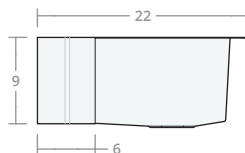

Convex SB 25W 20D 8H

Dimensions: 25"W x 20"D x 8"H
Rim Width: 2 in
Water Depth: 8 in
Drain Placement: back-center
Drain Size: 3½ in

Convex SB 30W 20D 8H

Dimensions: 30"W x 20"D x 8"H
Rim Width: 2 in
Water Depth: 8 in
Drain Placement: back-center
Drain Size: 3½ in

Convex SB 30W 22D 9H

Dimensions: 30"W x 22"D x 9"H
Rim Width: 2 in
Water Depth: 9 in
Drain Placement: back-center
Drain Size: 3½ in

Convex SB 33W 22D 9H

Dimensions: 33"W x 22"D x 9"H
Rim Width: 2 in
Water Depth: 9 in
Drain Placement: back-center
Drain Size: 3½ in

Convex SB 36W 22D 9H

Dimensions: 36"W x 22"D x 9"H

Rim Width: 2 in

Water Depth: 9 in

Drain Placement: back-center

Drain Size: 3½ in

Convex SB 42W 22D 9H

Dimensions: 42"W x 22"D x 9"H

Rim Width: 2 in

Water Depth: 9 in

Drain Placement: back-center

Drain Size: 3½ in

Convex SB 48W 22D 10H

Dimensions: 48"W x 22"D x 10"H

Rim Width: 2 in

Water Depth: 9 in