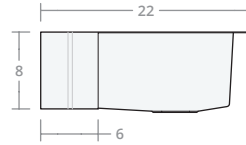

Convex SB 25W 20D 8H

Dimensions: 25"W x 20"D x 8"H
Rim Width: 2 in
Water Depth: 8 in
Drain Placement: back-center
Drain Size: 3½ in

Convex SB 30W 20D 8H

Dimensions: 30"W x 20"D x 8"H
Rim Width: 2 in
Water Depth: 8 in
Drain Placement: back-center
Drain Size: 3½ in

Convex SB 30W 22D 9H

Dimensions: 30"W x 22"D x 9"H
Rim Width: 2 in
Water Depth: 9 in
Drain Placement: back-center
Drain Size: 3½ in

Convex SB 33W 22D 9H

Dimensions: 33"W x 22"D x 9"H
Rim Width: 2 in
Water Depth: 9 in
Drain Placement: back-center
Drain Size: 3½ in

Convex SB 36W 22D 9H

Dimensions: 36"W x 22"D x 9"H

Rim Width: 2 in

Water Depth: 9 in

Drain Placement: back-center

Drain Size: 3½ in

Convex SB 42W 22D 9H

Dimensions: 42"W x 22"D x 9"H

Rim Width: 2 in

Water Depth: 9 in

Drain Placement: back-center

Drain Size: 3½ in

Convex SB 48W 22D 10H

Dimensions: 48"W x 22"D x 10"H

Rim Width: 2 in

Water Depth: 9 in