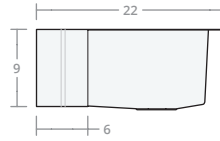

Convex SB 25W 20D 8H

Dimensions: 25"W x 20"D x 8"H
Rim Width: 2 in
Water Depth: 8 in
Drain Placement: back-center
Drain Size: 3½ in

Convex SB 30W 20D 8H

Dimensions: 30"W x 20"D x 8"H
Rim Width: 2 in
Water Depth: 8 in
Drain Placement: back-center
Drain Size: 3½ in

Convex SB 30W 22D 9H

Dimensions: 30"W x 22"D x 9"H
Rim Width: 2 in
Water Depth: 9 in
Drain Placement: back-center
Drain Size: 3½ in

Convex SB 33W 22D 9H

Dimensions: 33"W x 22"D x 9"H
Rim Width: 2 in
Water Depth: 9 in
Drain Placement: back-center
Drain Size: 3½ in

Convex SB 36W 22D 9H

Dimensions: 36"W x 22"D x 9"H

Rim Width: 2 in

Water Depth: 9 in

Drain Placement: back-center

Drain Size: 3½ in

Convex SB 42W 22D 9H

Dimensions: 42"W x 22"D x 9"H

Rim Width: 2 in

Water Depth: 9 in

Drain Placement: back-center

Drain Size: 3½ in

Convex SB 48W 22D 10H

Dimensions: 48"W x 22"D x 10"H

Rim Width: 2 in

Water Depth: 9 in