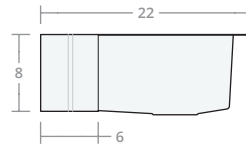

Convex SB 25W 20D 8H

Dimensions: 25"W x 20"D x 8"H
Rim Width: 2 in
Water Depth: 8 in
Drain Placement: back-center
Drain Size: 3½ in

Convex SB 30W 20D 8H

Dimensions: 30"W x 20"D x 8"H
Rim Width: 2 in
Water Depth: 8 in
Drain Placement: back-center
Drain Size: 3½ in

Convex SB 30W 22D 9H

Dimensions: 30"W x 22"D x 9"H
Rim Width: 2 in
Water Depth: 9 in
Drain Placement: back-center
Drain Size: 3½ in

Convex SB 33W 22D 9H

Dimensions: 33"W x 22"D x 9"H
Rim Width: 2 in
Water Depth: 9 in
Drain Placement: back-center
Drain Size: 3½ in

Convex SB 36W 22D 9H

Dimensions: 36"W x 22"D x 9"H

Rim Width: 2 in

Water Depth: 9 in

Drain Placement: back-center

Drain Size: 3½ in

Convex SB 42W 22D 9H

Dimensions: 42"W x 22"D x 9"H

Rim Width: 2 in

Water Depth: 9 in

Drain Placement: back-center

Drain Size: 3½ in

Convex SB 48W 22D 10H

Dimensions: 48"W x 22"D x 10"H

Rim Width: 2 in

Water Depth: 9 in