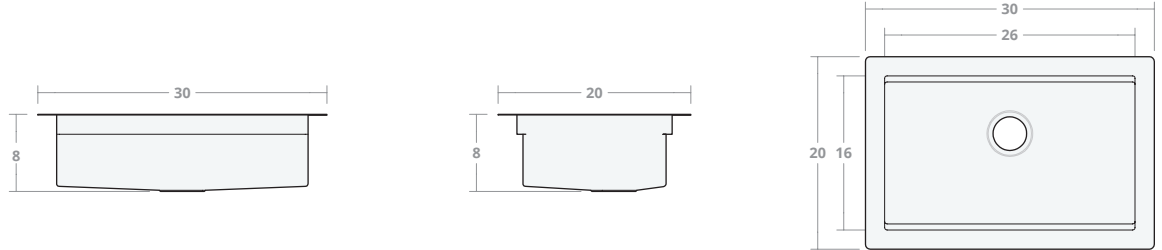

Undermount SW 25W 20D 8H

Dimensions: 25"W x 20"D x 8"H
Rim Width: 2 in
Water Depth: 8 in
Drain Placement: back-center
Drain Size: 3½ in

Undermount SW 30W 20D 8H

Dimensions: 30"W x 20"D x 8"H
Rim Width: 2 in
Water Depth: 8 in
Drain Placement: back-center
Drain Size: 3½ in

Undermount SW 30W 22D 9H

Dimensions: 30"W x 22"D x 9"H
Rim Width: 2 in
Water Depth: 9 in
Drain Placement: back-center
Drain Size: 3½ in

Undermount SW 33W 22D 9H

Dimensions: 33"W x 22"D x 9"H
Rim Width: 2 in
Water Depth: 9 in
Drain Placement: back-center
Drain Size: 3½ in

Undermount SW 36W 22D 9H

Dimensions: 36"W x 22"D x 9"H

Rim Width: 2 in

Water Depth: 9 in

Drain Placement: back-center

Drain Size: 3½ in

Undermount SW 42W 22D 9H

Dimensions: 42"W x 22"D x 9"H

Rim Width: 2 in

Water Depth: 9 in

Drain Placement: back-center

Drain Size: 3½ in

Undermount SW 48W 22D 10H

Dimensions: 48"W x 22"D x 10"H

Rim Width: 2 in

Water Depth: 10 in