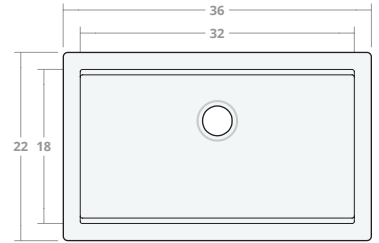

Undermount SW 25W 20D 8H

Dimensions: 25"W x 20"D x 8"H
Rim Width: 2 in
Water Depth: 8 in
Drain Placement: back-center
Drain Size: 3½ in

Undermount SW 30W 20D 8H

Dimensions: 30"W x 20"D x 8"H
Rim Width: 2 in
Water Depth: 8 in
Drain Placement: back-center
Drain Size: 3½ in

Undermount SW 30W 22D 9H

Dimensions: 30"W x 22"D x 9"H
Rim Width: 2 in
Water Depth: 9 in
Drain Placement: back-center
Drain Size: 3½ in

Undermount SW 33W 22D 9H

Dimensions: 33"W x 22"D x 9"H
Rim Width: 2 in
Water Depth: 9 in
Drain Placement: back-center
Drain Size: 3½ in

Undermount SW 36W 22D 9H

Dimensions: 36"W x 22"D x 9"H

Rim Width: 2 in

Water Depth: 9 in

Drain Placement: back-center

Drain Size: 3½ in

Undermount SW 42W 22D 9H

Dimensions: 42"W x 22"D x 9"H

Rim Width: 2 in

Water Depth: 9 in

Drain Placement: back-center

Drain Size: 3½ in

Undermount SW 48W 22D 10H

Dimensions: 48"W x 22"D x 10"H

Rim Width: 2 in

Water Depth: 10 in