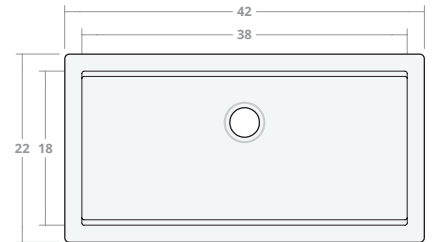

Undermount SW 25W 20D 8H

Dimensions: 25"W x 20"D x 8"H
Rim Width: 2 in
Water Depth: 8 in
Drain Placement: back-center
Drain Size: 3½ in

Undermount SW 30W 20D 8H

Dimensions: 30"W x 20"D x 8"H
Rim Width: 2 in
Water Depth: 8 in
Drain Placement: back-center
Drain Size: 3½ in

Undermount SW 30W 22D 9H

Dimensions: 30"W x 22"D x 9"H
Rim Width: 2 in
Water Depth: 9 in
Drain Placement: back-center
Drain Size: 3½ in

Undermount SW 33W 22D 9H

Dimensions: 33"W x 22"D x 9"H
Rim Width: 2 in
Water Depth: 9 in
Drain Placement: back-center
Drain Size: 3½ in

Undermount SW 36W 22D 9H

Dimensions: 36"W x 22"D x 9"H

Rim Width: 2 in

Water Depth: 9 in

Drain Placement: back-center

Drain Size: 3½ in

Undermount SW 42W 22D 9H

Dimensions: 42"W x 22"D x 9"H

Rim Width: 2 in

Water Depth: 9 in

Drain Placement: back-center

Drain Size: 3½ in

Undermount SW 48W 22D 10H

Dimensions: 48"W x 22"D x 10"H

Rim Width: 2 in

Water Depth: 10 in