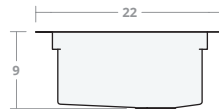

Undermount SW 25W 20D 8H

Dimensions: 25"W x 20"D x 8"H
Rim Width: 2 in
Water Depth: 8 in
Drain Placement: back-center
Drain Size: 3½ in

Undermount SW 30W 20D 8H

Dimensions: 30"W x 20"D x 8"H
Rim Width: 2 in
Water Depth: 8 in
Drain Placement: back-center
Drain Size: 3½ in

Undermount SW 30W 22D 9H

Dimensions: 30"W x 22"D x 9"H
Rim Width: 2 in
Water Depth: 9 in
Drain Placement: back-center
Drain Size: 3½ in

Undermount SW 33W 22D 9H

Dimensions: 33"W x 22"D x 9"H
Rim Width: 2 in
Water Depth: 9 in
Drain Placement: back-center
Drain Size: 3½ in

Undermount SW 36W 22D 9H

Dimensions: 36"W x 22"D x 9"H

Rim Width: 2 in

Water Depth: 9 in

Drain Placement: back-center

Drain Size: 3½ in

Undermount SW 42W 22D 9H

Dimensions: 42"W x 22"D x 9"H

Rim Width: 2 in

Water Depth: 9 in

Drain Placement: back-center

Drain Size: 3½ in

Undermount SW 48W 22D 10H

Dimensions: 48"W x 22"D x 10"H

Rim Width: 2 in

Water Depth: 10 in