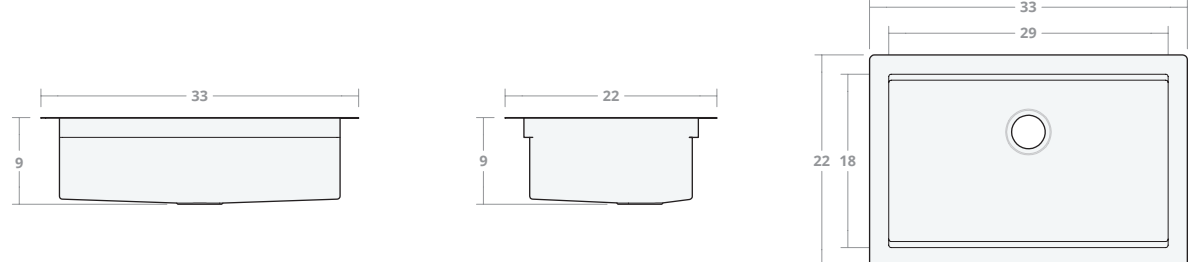

Undermount SW 25W 20D 8H

Dimensions: 25"W x 20"D x 8"H
Rim Width: 2 in
Water Depth: 8 in
Drain Placement: back-center
Drain Size: 3½ in

Undermount SW 30W 20D 8H

Dimensions: 30"W x 20"D x 8"H
Rim Width: 2 in
Water Depth: 8 in
Drain Placement: back-center
Drain Size: 3½ in

Undermount SW 30W 22D 9H

Dimensions: 30"W x 22"D x 9"H
Rim Width: 2 in
Water Depth: 9 in
Drain Placement: back-center
Drain Size: 3½ in

Undermount SW 33W 22D 9H

Dimensions: 33"W x 22"D x 9"H
Rim Width: 2 in
Water Depth: 9 in
Drain Placement: back-center
Drain Size: 3½ in

Undermount SW 36W 22D 9H

Dimensions: 36"W x 22"D x 9"H

Rim Width: 2 in

Water Depth: 9 in

Drain Placement: back-center

Drain Size: 3½ in

Undermount SW 42W 22D 9H

Dimensions: 42"W x 22"D x 9"H

Rim Width: 2 in

Water Depth: 9 in

Drain Placement: back-center

Drain Size: 3½ in

Undermount SW 48W 22D 10H

Dimensions: 48"W x 22"D x 10"H

Rim Width: 2 in

Water Depth: 10 in