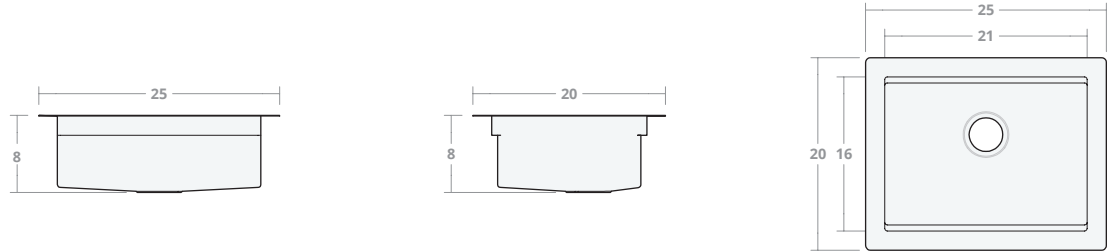

Undermount SW 25W 20D 8H

Dimensions: 25"W x 20"D x 8"H
Rim Width: 2 in
Water Depth: 8 in
Drain Placement: back-center
Drain Size: 3½ in

Undermount SW 30W 20D 8H

Dimensions: 30"W x 20"D x 8"H
Rim Width: 2 in
Water Depth: 8 in
Drain Placement: back-center
Drain Size: 3½ in

Undermount SW 30W 22D 9H

Dimensions: 30"W x 22"D x 9"H
Rim Width: 2 in
Water Depth: 9 in
Drain Placement: back-center
Drain Size: 3½ in

Undermount SW 33W 22D 9H

Dimensions: 33"W x 22"D x 9"H
Rim Width: 2 in
Water Depth: 9 in
Drain Placement: back-center
Drain Size: 3½ in

Undermount SW 36W 22D 9H

Dimensions: 36"W x 22"D x 9"H

Rim Width: 2 in

Water Depth: 9 in

Drain Placement: back-center

Drain Size: 3½ in

Undermount SW 42W 22D 9H

Dimensions: 42"W x 22"D x 9"H

Rim Width: 2 in

Water Depth: 9 in

Drain Placement: back-center

Drain Size: 3½ in

Undermount SW 48W 22D 10H

Dimensions: 48"W x 22"D x 10"H

Rim Width: 2 in

Water Depth: 10 in