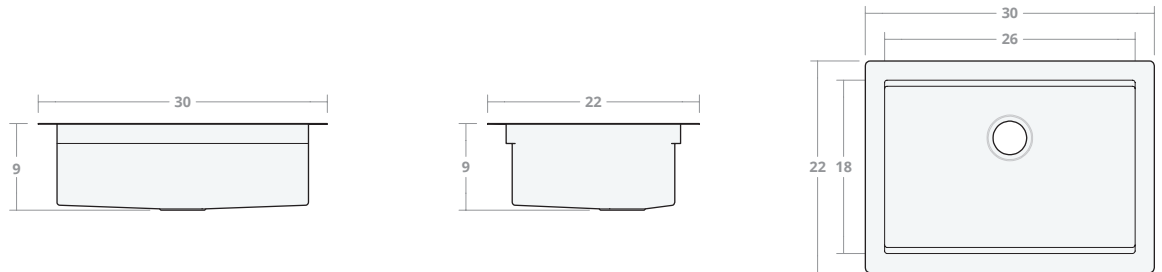

Undermount SW 25W 20D 8H

Dimensions: 25"W x 20"D x 8"H
Rim Width: 2 in
Water Depth: 8 in
Drain Placement: back-center
Drain Size: 3½ in

Undermount SW 30W 20D 8H

Dimensions: 30"W x 20"D x 8"H
Rim Width: 2 in
Water Depth: 8 in
Drain Placement: back-center
Drain Size: 3½ in

Undermount SW 30W 22D 9H

Dimensions: 30"W x 22"D x 9"H
Rim Width: 2 in
Water Depth: 9 in
Drain Placement: back-center
Drain Size: 3½ in

Undermount SW 33W 22D 9H

Dimensions: 33"W x 22"D x 9"H
Rim Width: 2 in
Water Depth: 9 in
Drain Placement: back-center
Drain Size: 3½ in

Undermount SW 36W 22D 9H

Dimensions: 36"W x 22"D x 9"H

Rim Width: 2 in

Water Depth: 9 in

Drain Placement: back-center

Drain Size: 3½ in

Undermount SW 42W 22D 9H

Dimensions: 42"W x 22"D x 9"H

Rim Width: 2 in

Water Depth: 9 in

Drain Placement: back-center

Drain Size: 3½ in

Undermount SW 48W 22D 10H

Dimensions: 48"W x 22"D x 10"H

Rim Width: 2 in

Water Depth: 10 in