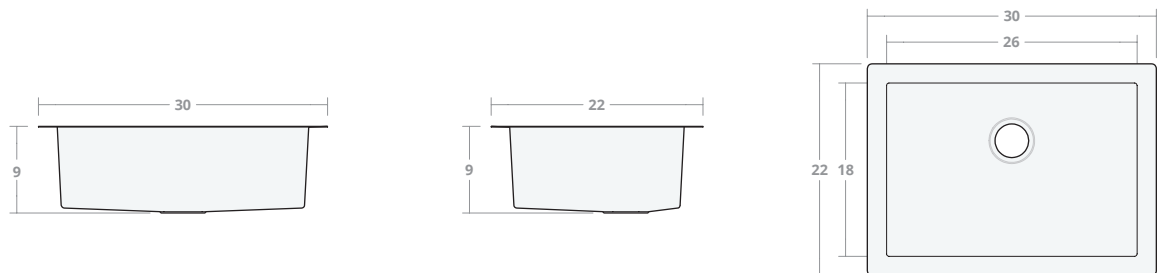

Undermount SB 25W 20D 8H

Dimensions: 25"W x 20"D x 8"H
Rim Width: 2 in
Water Depth: 8 in
Drain Placement: back-center
Drain Size: 3½ in

Undermount SB 30W 20D 8H

Dimensions: 30"W x 20"D x 8"H
Rim Width: 2 in
Water Depth: 8 in
Drain Placement: back-center
Drain Size: 3½ in

Undermount SB 30W 22D 9H

Dimensions: 30"W x 22"D x 9"H
Rim Width: 2 in
Water Depth: 9 in
Drain Placement: back-center
Drain Size: 3½ in

Undermount SB 33W 22D 9H

Dimensions: 33"W x 22"D x 9"H
Rim Width: 2 in
Water Depth: 9 in
Drain Placement: back-center
Drain Size: 3½ in

Undermount SB 36W 22D 9H

Dimensions: 36"W x 22"D x 9"H

Rim Width: 2 in

Water Depth: 9 in

Drain Placement: back-center

Drain Size: 3½ in

Undermount SB 42W 22D 9H

Dimensions: 42"W x 22"D x 9"H

Rim Width: 2 in

Water Depth: 9 in

Drain Placement: back-center

Drain Size: 3½ in

Undermount SB 48W 22D 10H

Dimensions: 48"W x 22"D x 10"H

Rim Width: 2 in

Water Depth: 10 in