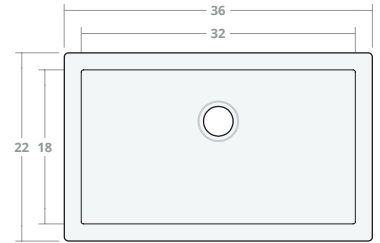

Undermount SB 25W 20D 8H

Dimensions: 25"W x 20"D x 8"H
Rim Width: 2 in
Water Depth: 8 in
Drain Placement: back-center
Drain Size: 3½ in

Undermount SB 30W 20D 8H

Dimensions: 30"W x 20"D x 8"H
Rim Width: 2 in
Water Depth: 8 in
Drain Placement: back-center
Drain Size: 3½ in

Undermount SB 30W 22D 9H

Dimensions: 30"W x 22"D x 9"H
Rim Width: 2 in
Water Depth: 9 in
Drain Placement: back-center
Drain Size: 3½ in

Undermount SB 33W 22D 9H

Dimensions: 33"W x 22"D x 9"H
Rim Width: 2 in
Water Depth: 9 in
Drain Placement: back-center
Drain Size: 3½ in

Undermount SB 36W 22D 9H

Dimensions: 36"W x 22"D x 9"H

Rim Width: 2 in

Water Depth: 9 in

Drain Placement: back-center

Drain Size: 3½ in

Undermount SB 42W 22D 9H

Dimensions: 42"W x 22"D x 9"H

Rim Width: 2 in

Water Depth: 9 in

Drain Placement: back-center

Drain Size: 3½ in

Undermount SB 48W 22D 10H

Dimensions: 48"W x 22"D x 10"H

Rim Width: 2 in

Water Depth: 10 in