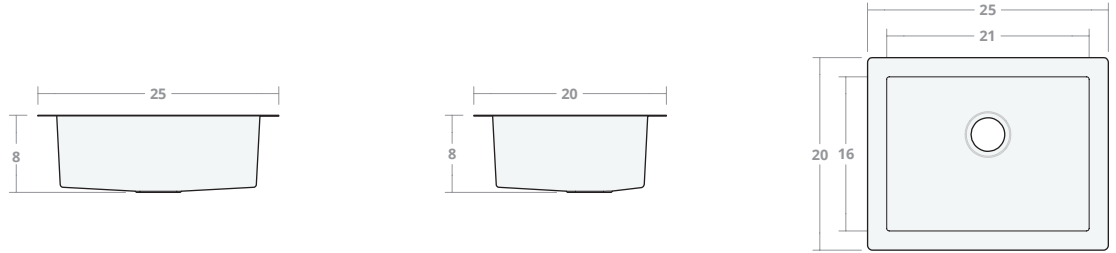

Undermount SB 25W 20D 8H

Dimensions: 25"W x 20"D x 8"H
Rim Width: 2 in
Water Depth: 8 in
Drain Placement: back-center
Drain Size: 3½ in

Undermount SB 30W 20D 8H

Dimensions: 30"W x 20"D x 8"H
Rim Width: 2 in
Water Depth: 8 in
Drain Placement: back-center
Drain Size: 3½ in

Undermount SB 30W 22D 9H

Dimensions: 30"W x 22"D x 9"H
Rim Width: 2 in
Water Depth: 9 in
Drain Placement: back-center
Drain Size: 3½ in

Undermount SB 33W 22D 9H

Dimensions: 33"W x 22"D x 9"H
Rim Width: 2 in
Water Depth: 9 in
Drain Placement: back-center
Drain Size: 3½ in

Undermount SB 36W 22D 9H

Dimensions: 36"W x 22"D x 9"H

Rim Width: 2 in

Water Depth: 9 in

Drain Placement: back-center

Drain Size: 3½ in

Undermount SB 42W 22D 9H

Dimensions: 42"W x 22"D x 9"H

Rim Width: 2 in

Water Depth: 9 in

Drain Placement: back-center

Drain Size: 3½ in

Undermount SB 48W 22D 10H

Dimensions: 48"W x 22"D x 10"H

Rim Width: 2 in

Water Depth: 10 in