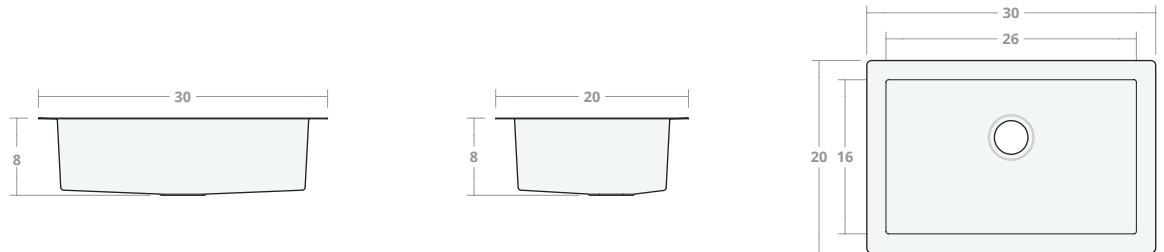

Undermount SB 25W 20D 8H

Dimensions: 25"W x 20"D x 8"H
Rim Width: 2 in
Water Depth: 8 in
Drain Placement: back-center
Drain Size: 3½ in

Undermount SB 30W 20D 8H

Dimensions: 30"W x 20"D x 8"H
Rim Width: 2 in
Water Depth: 8 in
Drain Placement: back-center
Drain Size: 3½ in

Undermount SB 30W 22D 9H

Dimensions: 30"W x 22"D x 9"H
Rim Width: 2 in
Water Depth: 9 in
Drain Placement: back-center
Drain Size: 3½ in

Undermount SB 33W 22D 9H

Dimensions: 33"W x 22"D x 9"H
Rim Width: 2 in
Water Depth: 9 in
Drain Placement: back-center
Drain Size: 3½ in

Undermount SB 36W 22D 9H

Dimensions: 36"W x 22"D x 9"H

Rim Width: 2 in

Water Depth: 9 in

Drain Placement: back-center

Drain Size: 3½ in

Undermount SB 42W 22D 9H

Dimensions: 42"W x 22"D x 9"H

Rim Width: 2 in

Water Depth: 9 in

Drain Placement: back-center

Drain Size: 3½ in

Undermount SB 48W 22D 10H

Dimensions: 48"W x 22"D x 10"H

Rim Width: 2 in

Water Depth: 10 in