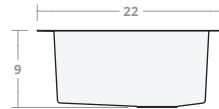

Undermount SB 25W 20D 8H

Dimensions: 25"W x 20"D x 8"H
Rim Width: 2 in
Water Depth: 8 in
Drain Placement: back-center
Drain Size: 3½ in

Undermount SB 30W 20D 8H

Dimensions: 30"W x 20"D x 8"H
Rim Width: 2 in
Water Depth: 8 in
Drain Placement: back-center
Drain Size: 3½ in

Undermount SB 30W 22D 9H

Dimensions: 30"W x 22"D x 9"H
Rim Width: 2 in
Water Depth: 9 in
Drain Placement: back-center
Drain Size: 3½ in

Undermount SB 33W 22D 9H

Dimensions: 33"W x 22"D x 9"H
Rim Width: 2 in
Water Depth: 9 in
Drain Placement: back-center
Drain Size: 3½ in

Undermount SB 36W 22D 9H

Dimensions: 36"W x 22"D x 9"H

Rim Width: 2 in

Water Depth: 9 in

Drain Placement: back-center

Drain Size: 3½ in

Undermount SB 42W 22D 9H

Dimensions: 42"W x 22"D x 9"H

Rim Width: 2 in

Water Depth: 9 in

Drain Placement: back-center

Drain Size: 3½ in

Undermount SB 48W 22D 10H

Dimensions: 48"W x 22"D x 10"H

Rim Width: 2 in

Water Depth: 10 in