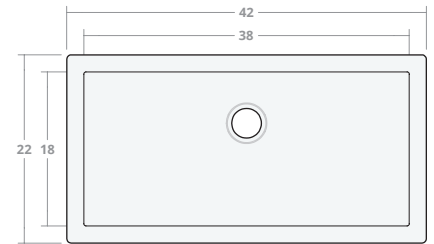

Undermount SB 25W 20D 8H

Dimensions: 25"W x 20"D x 8"H
Rim Width: 2 in
Water Depth: 8 in
Drain Placement: back-center
Drain Size: 3½ in

Undermount SB 30W 20D 8H

Dimensions: 30"W x 20"D x 8"H
Rim Width: 2 in
Water Depth: 8 in
Drain Placement: back-center
Drain Size: 3½ in

Undermount SB 30W 22D 9H

Dimensions: 30"W x 22"D x 9"H
Rim Width: 2 in
Water Depth: 9 in
Drain Placement: back-center
Drain Size: 3½ in

Undermount SB 33W 22D 9H

Dimensions: 33"W x 22"D x 9"H
Rim Width: 2 in
Water Depth: 9 in
Drain Placement: back-center
Drain Size: 3½ in

Undermount SB 36W 22D 9H

Dimensions: 36"W x 22"D x 9"H

Rim Width: 2 in

Water Depth: 9 in

Drain Placement: back-center

Drain Size: 3½ in

Undermount SB 42W 22D 9H

Dimensions: 42"W x 22"D x 9"H

Rim Width: 2 in

Water Depth: 9 in

Drain Placement: back-center

Drain Size: 3½ in

Undermount SB 48W 22D 10H

Dimensions: 48"W x 22"D x 10"H

Rim Width: 2 in

Water Depth: 10 in