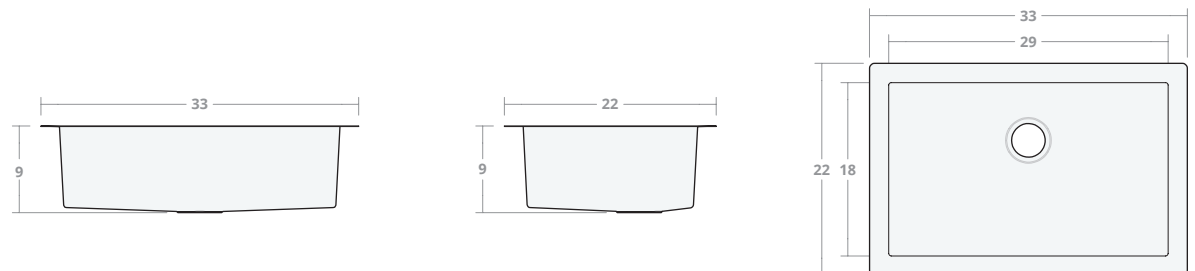

Undermount SB 25W 20D 8H

Dimensions: 25"W x 20"D x 8"H
Rim Width: 2 in
Water Depth: 8 in
Drain Placement: back-center
Drain Size: 3½ in

Undermount SB 30W 20D 8H

Dimensions: 30"W x 20"D x 8"H
Rim Width: 2 in
Water Depth: 8 in
Drain Placement: back-center
Drain Size: 3½ in

Undermount SB 30W 22D 9H

Dimensions: 30"W x 22"D x 9"H
Rim Width: 2 in
Water Depth: 9 in
Drain Placement: back-center
Drain Size: 3½ in

Undermount SB 33W 22D 9H

Dimensions: 33"W x 22"D x 9"H
Rim Width: 2 in
Water Depth: 9 in
Drain Placement: back-center
Drain Size: 3½ in

Undermount SB 36W 22D 9H

Dimensions: 36"W x 22"D x 9"H

Rim Width: 2 in

Water Depth: 9 in

Drain Placement: back-center

Drain Size: 3½ in

Undermount SB 42W 22D 9H

Dimensions: 42"W x 22"D x 9"H

Rim Width: 2 in

Water Depth: 9 in

Drain Placement: back-center

Drain Size: 3½ in

Undermount SB 48W 22D 10H

Dimensions: 48"W x 22"D x 10"H

Rim Width: 2 in

Water Depth: 10 in