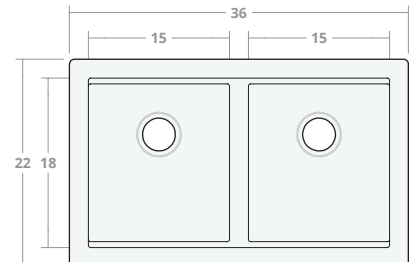

Undermount DW 30W 20D 8H

Dimensions: 30"W x 20"D x 8"H
 Rim Width: 2 in
 Divider Width: 2 in
 Water Depth: 8 in
 Drain Placement: back-center
 Drain Size: 3½ in

Undermount DW 30W 22D 9H

Dimensions: 30"W x 22"D x 9"H
 Rim Width: 2 in
 Divider Width: 2 in
 Water Depth: 9 in
 Drain Placement: back-center
 Drain Size: 3½ in

Undermount DW 33W 22D 9H

Dimensions: 33"W x 22"D x 9"H
 Rim Width: 2 in
 Divider Width: 2 in
 Water Depth: 9 in
 Drain Placement: back-center
 Drain Size: 3½ in

Undermount DW 36W 22D 9H

Dimensions: 36"W x 22"D x 9"H
 Rim Width: 2 in
 Divider Width: 2 in
 Water Depth: 9 in
 Drain Placement: back-center
 Drain Size: 3½ in

Undermount DW 42W 22D 9H

Dimensions: 42"W x 22"D x 9"H

Rim Width: 2 in

Divider Width: 2 in

Water Depth: 9 in

Drain Placement: back-center

Drain Size: 3½ in

Undermount DW 48W 22D 10H

Dimensions: 48"W x 22"D x 10"H

Rim Width: 2 in

Divider Width: 2 in

Water Depth: 10 in

Drain Placement: back-center

Drain Size: 3½ in