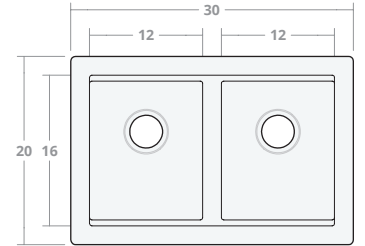

Undermount DW 30W 20D 8H

Dimensions: 30"W x 20"D x 8"H
 Rim Width: 2 in
 Divider Width: 2 in
 Water Depth: 8 in
 Drain Placement: back-center
 Drain Size: 3½ in

Undermount DW 30W 22D 9H

Dimensions: 30"W x 22"D x 9"H
 Rim Width: 2 in
 Divider Width: 2 in
 Water Depth: 9 in
 Drain Placement: back-center
 Drain Size: 3½ in

Undermount DW 33W 22D 9H

Dimensions: 33"W x 22"D x 9"H
 Rim Width: 2 in
 Divider Width: 2 in
 Water Depth: 9 in
 Drain Placement: back-center
 Drain Size: 3½ in

Undermount DW 36W 22D 9H

Dimensions: 36"W x 22"D x 9"H
 Rim Width: 2 in
 Divider Width: 2 in
 Water Depth: 9 in
 Drain Placement: back-center
 Drain Size: 3½ in

Undermount DW 42W 22D 9H

Dimensions: 42"W x 22"D x 9"H

Rim Width: 2 in

Divider Width: 2 in

Water Depth: 9 in

Drain Placement: back-center

Drain Size: 3½ in

Undermount DW 48W 22D 10H

Dimensions: 48"W x 22"D x 10"H

Rim Width: 2 in

Divider Width: 2 in

Water Depth: 10 in

Drain Placement: back-center

Drain Size: 3½ in