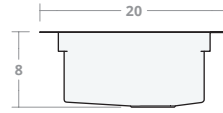

Undermount DW 30W 20D 8H

Dimensions: 30"W x 20"D x 8"H
 Rim Width: 2 in
 Divider Width: 2 in
 Water Depth: 8 in
 Drain Placement: back-center
 Drain Size: 3½ in

Undermount DW 30W 22D 9H

Dimensions: 30"W x 22"D x 9"H
 Rim Width: 2 in
 Divider Width: 2 in
 Water Depth: 9 in
 Drain Placement: back-center
 Drain Size: 3½ in

Undermount DW 33W 22D 9H

Dimensions: 33"W x 22"D x 9"H
 Rim Width: 2 in
 Divider Width: 2 in
 Water Depth: 9 in
 Drain Placement: back-center
 Drain Size: 3½ in

Undermount DW 36W 22D 9H

Dimensions: 36"W x 22"D x 9"H
 Rim Width: 2 in
 Divider Width: 2 in
 Water Depth: 9 in
 Drain Placement: back-center
 Drain Size: 3½ in

Undermount DW 42W 22D 9H

Dimensions: 42"W x 22"D x 9"H

Rim Width: 2 in

Divider Width: 2 in

Water Depth: 9 in

Drain Placement: back-center

Drain Size: 3½ in

Undermount DW 48W 22D 10H

Dimensions: 48"W x 22"D x 10"H

Rim Width: 2 in

Divider Width: 2 in

Water Depth: 10 in

Drain Placement: back-center

Drain Size: 3½ in