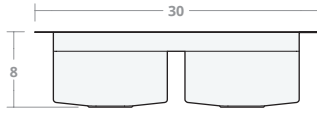

Undermount DW 30W 20D 8H

Dimensions: 30"W x 20"D x 8"H
 Rim Width: 2 in
 Divider Width: 2 in
 Water Depth: 8 in
 Drain Placement: back-center
 Drain Size: 3½ in

Undermount DW 30W 22D 9H

Dimensions: 30"W x 22"D x 9"H
 Rim Width: 2 in
 Divider Width: 2 in
 Water Depth: 9 in
 Drain Placement: back-center
 Drain Size: 3½ in

Undermount DW 33W 22D 9H

Dimensions: 33"W x 22"D x 9"H
 Rim Width: 2 in
 Divider Width: 2 in
 Water Depth: 9 in
 Drain Placement: back-center
 Drain Size: 3½ in

Undermount DW 36W 22D 9H

Dimensions: 36"W x 22"D x 9"H
 Rim Width: 2 in
 Divider Width: 2 in
 Water Depth: 9 in
 Drain Placement: back-center
 Drain Size: 3½ in

Undermount DW 42W 22D 9H

Dimensions: 42"W x 22"D x 9"H

Rim Width: 2 in

Divider Width: 2 in

Water Depth: 9 in

Drain Placement: back-center

Drain Size: 3½ in

Undermount DW 48W 22D 10H

Dimensions: 48"W x 22"D x 10"H

Rim Width: 2 in

Divider Width: 2 in

Water Depth: 10 in

Drain Placement: back-center

Drain Size: 3½ in