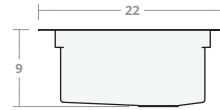

Undermount DW 30W 20D 8H

Dimensions: 30"W x 20"D x 8"H
 Rim Width: 2 in
 Divider Width: 2 in
 Water Depth: 8 in
 Drain Placement: back-center
 Drain Size: 3½ in

Undermount DW 30W 22D 9H

Dimensions: 30"W x 22"D x 9"H
 Rim Width: 2 in
 Divider Width: 2 in
 Water Depth: 9 in
 Drain Placement: back-center
 Drain Size: 3½ in

Undermount DW 33W 22D 9H

Dimensions: 33"W x 22"D x 9"H
 Rim Width: 2 in
 Divider Width: 2 in
 Water Depth: 9 in
 Drain Placement: back-center
 Drain Size: 3½ in

Undermount DW 36W 22D 9H

Dimensions: 36"W x 22"D x 9"H
 Rim Width: 2 in
 Divider Width: 2 in
 Water Depth: 9 in
 Drain Placement: back-center
 Drain Size: 3½ in

Undermount DW 42W 22D 9H

Dimensions: 42"W x 22"D x 9"H

Rim Width: 2 in

Divider Width: 2 in

Water Depth: 9 in

Drain Placement: back-center

Drain Size: 3½ in

Undermount DW 48W 22D 10H

Dimensions: 48"W x 22"D x 10"H

Rim Width: 2 in

Divider Width: 2 in

Water Depth: 10 in

Drain Placement: back-center

Drain Size: 3½ in