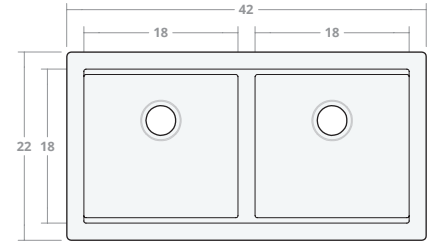

Undermount DW 30W 20D 8H

Dimensions: 30"W x 20"D x 8"H
 Rim Width: 2 in
 Divider Width: 2 in
 Water Depth: 8 in
 Drain Placement: back-center
 Drain Size: 3½ in

Undermount DW 30W 22D 9H

Dimensions: 30"W x 22"D x 9"H
 Rim Width: 2 in
 Divider Width: 2 in
 Water Depth: 9 in
 Drain Placement: back-center
 Drain Size: 3½ in

Undermount DW 33W 22D 9H

Dimensions: 33"W x 22"D x 9"H
 Rim Width: 2 in
 Divider Width: 2 in
 Water Depth: 9 in
 Drain Placement: back-center
 Drain Size: 3½ in

Undermount DW 36W 22D 9H

Dimensions: 36"W x 22"D x 9"H
 Rim Width: 2 in
 Divider Width: 2 in
 Water Depth: 9 in
 Drain Placement: back-center
 Drain Size: 3½ in

Undermount DW 42W 22D 9H

Dimensions: 42"W x 22"D x 9"H

Rim Width: 2 in

Divider Width: 2 in

Water Depth: 9 in

Drain Placement: back-center

Drain Size: 3½ in

Undermount DW 48W 22D 10H

Dimensions: 48"W x 22"D x 10"H

Rim Width: 2 in

Divider Width: 2 in

Water Depth: 10 in

Drain Placement: back-center

Drain Size: 3½ in