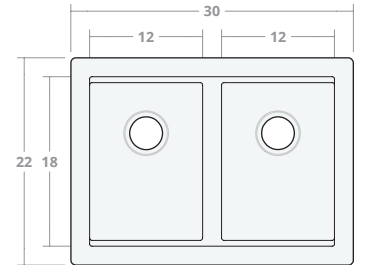

Undermount DW 30W 20D 8H

Dimensions: 30"W x 20"D x 8"H
 Rim Width: 2 in
 Divider Width: 2 in
 Water Depth: 8 in
 Drain Placement: back-center
 Drain Size: 3½ in

Undermount DW 30W 22D 9H

Dimensions: 30"W x 22"D x 9"H
 Rim Width: 2 in
 Divider Width: 2 in
 Water Depth: 9 in
 Drain Placement: back-center
 Drain Size: 3½ in

Undermount DW 33W 22D 9H

Dimensions: 33"W x 22"D x 9"H
 Rim Width: 2 in
 Divider Width: 2 in
 Water Depth: 9 in
 Drain Placement: back-center
 Drain Size: 3½ in

Undermount DW 36W 22D 9H

Dimensions: 36"W x 22"D x 9"H
 Rim Width: 2 in
 Divider Width: 2 in
 Water Depth: 9 in
 Drain Placement: back-center
 Drain Size: 3½ in

Undermount DW 42W 22D 9H

Dimensions: 42"W x 22"D x 9"H

Rim Width: 2 in

Divider Width: 2 in

Water Depth: 9 in

Drain Placement: back-center

Drain Size: 3½ in

Undermount DW 48W 22D 10H

Dimensions: 48"W x 22"D x 10"H

Rim Width: 2 in

Divider Width: 2 in

Water Depth: 10 in

Drain Placement: back-center

Drain Size: 3½ in