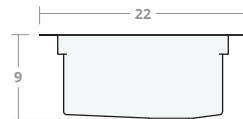

Undermount DW 30W 20D 8H

Dimensions: 30"W x 20"D x 8"H
 Rim Width: 2 in
 Divider Width: 2 in
 Water Depth: 8 in
 Drain Placement: back-center
 Drain Size: 3½ in

Undermount DW 30W 22D 9H

Dimensions: 30"W x 22"D x 9"H
 Rim Width: 2 in
 Divider Width: 2 in
 Water Depth: 9 in
 Drain Placement: back-center
 Drain Size: 3½ in

Undermount DW 33W 22D 9H

Dimensions: 33"W x 22"D x 9"H
 Rim Width: 2 in
 Divider Width: 2 in
 Water Depth: 9 in
 Drain Placement: back-center
 Drain Size: 3½ in

Undermount DW 36W 22D 9H

Dimensions: 36"W x 22"D x 9"H
 Rim Width: 2 in
 Divider Width: 2 in
 Water Depth: 9 in
 Drain Placement: back-center
 Drain Size: 3½ in

Undermount DW 42W 22D 9H

Dimensions: 42"W x 22"D x 9"H

Rim Width: 2 in

Divider Width: 2 in

Water Depth: 9 in

Drain Placement: back-center

Drain Size: 3½ in

Undermount DW 48W 22D 10H

Dimensions: 48"W x 22"D x 10"H

Rim Width: 2 in

Divider Width: 2 in

Water Depth: 10 in

Drain Placement: back-center

Drain Size: 3½ in