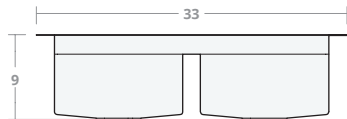

Undermount DW 30W 20D 8H

Dimensions: 30"W x 20"D x 8"H
 Rim Width: 2 in
 Divider Width: 2 in
 Water Depth: 8 in
 Drain Placement: back-center
 Drain Size: 3½ in

Undermount DW 30W 22D 9H

Dimensions: 30"W x 22"D x 9"H
 Rim Width: 2 in
 Divider Width: 2 in
 Water Depth: 9 in
 Drain Placement: back-center
 Drain Size: 3½ in

Undermount DW 33W 22D 9H

Dimensions: 33"W x 22"D x 9"H
 Rim Width: 2 in
 Divider Width: 2 in
 Water Depth: 9 in
 Drain Placement: back-center
 Drain Size: 3½ in

Undermount DW 36W 22D 9H

Dimensions: 36"W x 22"D x 9"H
 Rim Width: 2 in
 Divider Width: 2 in
 Water Depth: 9 in
 Drain Placement: back-center
 Drain Size: 3½ in

Undermount DW 42W 22D 9H

Dimensions: 42"W x 22"D x 9"H

Rim Width: 2 in

Divider Width: 2 in

Water Depth: 9 in

Drain Placement: back-center

Drain Size: 3½ in

Undermount DW 48W 22D 10H

Dimensions: 48"W x 22"D x 10"H

Rim Width: 2 in

Divider Width: 2 in

Water Depth: 10 in

Drain Placement: back-center

Drain Size: 3½ in