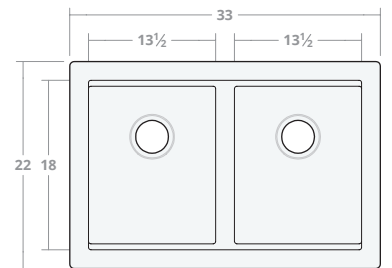

Undermount DW 30W 20D 8H

Dimensions: 30"W x 20"D x 8"H
 Rim Width: 2 in
 Divider Width: 2 in
 Water Depth: 8 in
 Drain Placement: back-center
 Drain Size: 3½ in

Undermount DW 30W 22D 9H

Dimensions: 30"W x 22"D x 9"H
 Rim Width: 2 in
 Divider Width: 2 in
 Water Depth: 9 in
 Drain Placement: back-center
 Drain Size: 3½ in

Undermount DW 33W 22D 9H

Dimensions: 33"W x 22"D x 9"H
 Rim Width: 2 in
 Divider Width: 2 in
 Water Depth: 9 in
 Drain Placement: back-center
 Drain Size: 3½ in

Undermount DW 36W 22D 9H

Dimensions: 36"W x 22"D x 9"H
 Rim Width: 2 in
 Divider Width: 2 in
 Water Depth: 9 in
 Drain Placement: back-center
 Drain Size: 3½ in

Undermount DW 42W 22D 9H

Dimensions: 42"W x 22"D x 9"H

Rim Width: 2 in

Divider Width: 2 in

Water Depth: 9 in

Drain Placement: back-center

Drain Size: 3½ in

Undermount DW 48W 22D 10H

Dimensions: 48"W x 22"D x 10"H

Rim Width: 2 in

Divider Width: 2 in

Water Depth: 10 in

Drain Placement: back-center

Drain Size: 3½ in