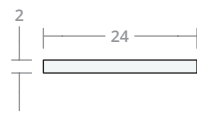

Round 24W 1.5H

Dimensions: 24"W x 1.5"H
Substrate: MDF

Round 24W 2H

Dimensions: 24"W x 2"H
Substrate: MDF

Round 30W 1.5H

Dimensions: 30"W x 1.5"H
Substrate: MDF

Round 30W 2H

Dimensions: 30"W x 2"H
Substrate: MDF

Round 36W 1.5H

Dimensions: 36"W x 1.5"H
Substrate: MDF

Round 36W 2H

Dimensions: 36"W x 2"H
Substrate: MDF

Round 42W 1.5H

Dimensions: 42"W x 1.5"H
Substrate: MDF

Round 42W 2H

Dimensions: 42"W x 2"H
Substrate: MDF

Round 48W 1.5H

Dimensions: 48"W x 1.5"H
Substrate: MDF

Round 48W 2H

Dimensions: 48"W x 2"H
Substrate: MDF

Round 54W 1.5H

Dimensions: 54"W x 1.5"H
Substrate: MDF

Round 54W 2H

Dimensions: 54"W x 2"H
Substrate: MDF

Round 60W 1.5H

Dimensions: 60"W x 1.5"H
Substrate: MDF

Round 60W 2H

Dimensions: 60"W x 2"H
Substrate: MDF