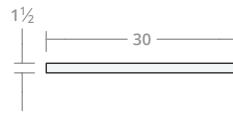

Round 24W 1.5H

Dimensions: 24"W x 1.5"H
Substrate: MDF

Round 24W 2H

Dimensions: 24"W x 2"H
Substrate: MDF

Round 30W 1.5H

Dimensions: 30"W x 1.5"H
Substrate: MDF

Round 30W 2H

Dimensions: 30"W x 2"H
Substrate: MDF

Round 36W 1.5H

Dimensions: 36"W x 1.5"H
Substrate: MDF

Round 36W 2H

Dimensions: 36"W x 2"H
Substrate: MDF

Round 42W 1.5H

Dimensions: 42"W x 1.5"H
Substrate: MDF

Round 42W 2H

Dimensions: 42"W x 2"H
Substrate: MDF

Round 48W 1.5H

Dimensions: 48"W x 1.5"H
Substrate: MDF

Round 48W 2H

Dimensions: 48"W x 2"H
Substrate: MDF

Round 54W 1.5H

Dimensions: 54"W x 1.5"H
Substrate: MDF

Round 54W 2H

Dimensions: 54"W x 2"H
Substrate: MDF