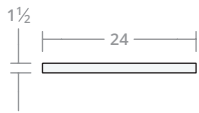

Round 24W 1.5H

Dimensions: 24"W x 1.5"H
Substrate: MDF

Round 24W 2H

Dimensions: 24"W x 2"H
Substrate: MDF

Round 30W 1.5H

Dimensions: 30"W x 1.5"H
Substrate: MDF

Round 30W 2H

Dimensions: 30"W x 2"H
Substrate: MDF

Round 36W 1.5H

Dimensions: 36"W x 1.5"H
Substrate: MDF

Round 36W 2H

Dimensions: 36"W x 2"H
Substrate: MDF

Round 42W 1.5H

Dimensions: 42"W x 1.5"H
Substrate: MDF

Round 42W 2H

Dimensions: 42"W x 2"H
Substrate: MDF

Round 48W 1.5H

Dimensions: 48"W x 1.5"H
Substrate: MDF

Round 48W 2H

Dimensions: 48"W x 2"H
Substrate: MDF

Round 54W 1.5H

Dimensions: 54"W x 1.5"H
Substrate: MDF

Round 54W 2H

Dimensions: 54"W x 2"H
Substrate: MDF

Round 60W 1.5H

Dimensions: 60"W x 1.5"H
Substrate: MDF

Round 60W 2H

Dimensions: 60"W x 2"H
Substrate: MDF