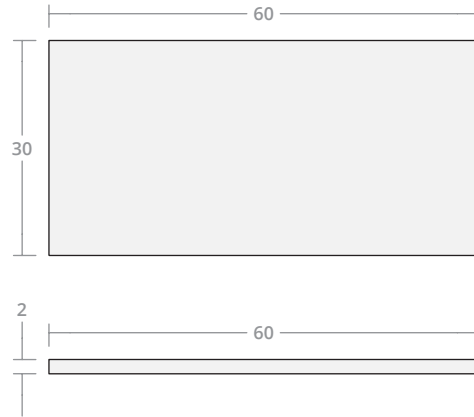

Rectangular 60L 30W 1.5H

Dimensions: 60"L x 30"W x 1.5"H
Substrate: MDF

Rectangular 60L 30W 2H

Dimensions: 60"L x 30"W x 2"H
Substrate: MDF

Rectangular 72L 36W 1.5H

Dimensions: 72"L x 36"W x 1.5"H
Substrate: MDF

Rectangular 72L 36W 2H

Dimensions: 72"L x 36"W x 2"H
Substrate: MDF

Rectangular 84L42W 1.5H

Dimensions: 84"L x 42"W x 1.5"H

Substrate: MDF

Rectangular 84L 42W 2H

Dimensions: 84"L x 42"W x 2"H

Substrate: MDF