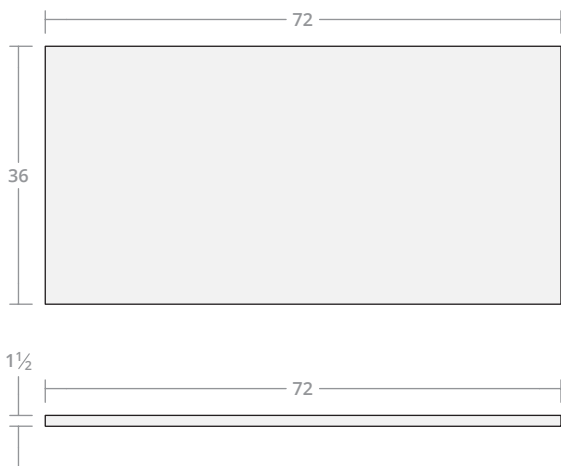

Rectangular 60L 30W 1.5H

Dimensions: 60"L x 30"W x 1.5"H
Substrate: MDF

Rectangular 60L 30W 2H

Dimensions: 60"L x 30"W x 2"H
Substrate: MDF

Rectangular 72L 36W 1.5H

Dimensions: 72"L x 36"W x 1.5"H
Substrate: MDF

Rectangular 72L 36W 2H

Dimensions: 72"L x 36"W x 2"H
Substrate: MDF

Rectangular 84L42W 1.5H

Dimensions: 84"L x 42"W x 1.5"H

Substrate: MDF

Rectangular 84L 42W 2H

Dimensions: 84"L x 42"W x 2"H

Substrate: MDF