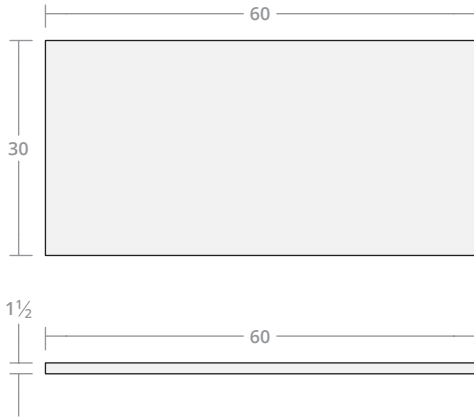

Rectangular 60L 30W 1.5H

Dimensions: 60"L x 30"W x 1.5"H
Substrate: MDF

Rectangular 60L 30W 2H

Dimensions: 60"L x 30"W x 2"H
Substrate: MDF

Rectangular 72L 36W 1.5H

Dimensions: 72"L x 36"W x 1.5"H
Substrate: MDF

Rectangular 72L 36W 2H

Dimensions: 72"L x 36"W x 2"H
Substrate: MDF

Rectangular 84L42W 1.5H

Dimensions: 84"L x 42"W x 1.5"H

Substrate: MDF

Rectangular 84L 42W 2H

Dimensions: 84"L x 42"W x 2"H

Substrate: MDF