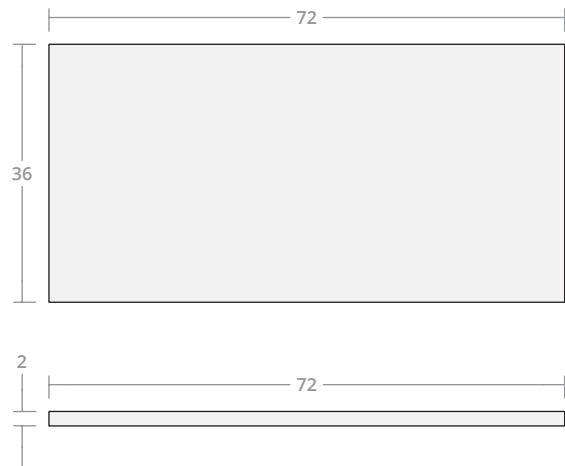

Rectangular 60L 30W 1.5H

Dimensions: 60"L x 30"W x 1.5"H
Substrate: MDF

Rectangular 60L 30W 2H

Dimensions: 60"L x 30"W x 2"H
Substrate: MDF

Rectangular 72L 36W 1.5H

Dimensions: 72"L x 36"W x 1.5"H
Substrate: MDF

Rectangular 72L 36W 2H

Dimensions: 72"L x 36"W x 2"H
Substrate: MDF

Rectangular 84L42W 1.5H

Dimensions: 84"L x 42"W x 1.5"H

Substrate: MDF

Rectangular 84L 42W 2H

Dimensions: 84"L x 42"W x 2"H

Substrate: MDF