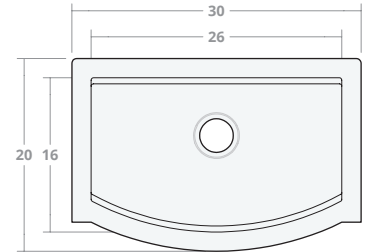

Semi-Convex SW 25W 20D 8H

Dimensions: 25"W x 20"D x 8"H
Rim Width: 2 in
Water Depth: 8 in
Drain Placement: back-center
Drain Size: 3½ in

Semi-Convex SW 30W 20D 8H

Dimensions: 30"W x 20"D x 8"H
Rim Width: 2 in
Water Depth: 8 in
Drain Placement: back-center
Drain Size: 3½ in

Semi-Convex SW 30W 22D 9H

Dimensions: 30"W x 22"D x 9"H
Rim Width: 2 in
Water Depth: 9 in
Drain Placement: back-center
Drain Size: 3½ in

Semi-Convex SW 33W 22D 9H

Dimensions: 33"W x 22"D x 9"H
Rim Width: 2 in
Water Depth: 9 in
Drain Placement: back-center
Drain Size: 3½ in

Semi-Convex SW 36W 22D 9H

Dimensions: 36"W x 22"D x 9"H

Rim Width: 2 in

Water Depth: 9 in

Drain Placement: back-center

Drain Size: 3½ in

Semi-Convex SW 42W 22D 9H

Dimensions: 42"W x 22"D x 9"H

Rim Width: 2 in

Water Depth: 9 in

Drain Placement: back-center

Drain Size: 3½ in

Semi-Convex SW 48W 22D 10H

Dimensions: 48"W x 22"D x 10"H

Rim Width: 2 in

Water Depth: 10 in