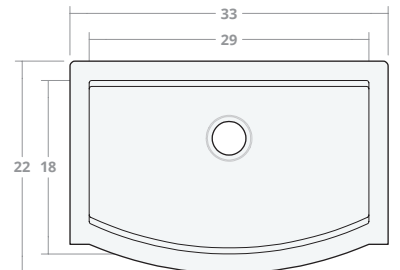

Semi-Convex SW 25W 20D 8H

Dimensions: 25"W x 20"D x 8"H
Rim Width: 2 in
Water Depth: 8 in
Drain Placement: back-center
Drain Size: 3½ in

Semi-Convex SW 30W 20D 8H

Dimensions: 30"W x 20"D x 8"H
Rim Width: 2 in
Water Depth: 8 in
Drain Placement: back-center
Drain Size: 3½ in

Semi-Convex SW 30W 22D 9H

Dimensions: 30"W x 22"D x 9"H
Rim Width: 2 in
Water Depth: 9 in
Drain Placement: back-center
Drain Size: 3½ in

Semi-Convex SW 33W 22D 9H

Dimensions: 33"W x 22"D x 9"H
Rim Width: 2 in
Water Depth: 9 in
Drain Placement: back-center
Drain Size: 3½ in

Semi-Convex SW 36W 22D 9H

Dimensions: 36"W x 22"D x 9"H

Rim Width: 2 in

Water Depth: 9 in

Drain Placement: back-center

Drain Size: 3½ in

Semi-Convex SW 42W 22D 9H

Dimensions: 42"W x 22"D x 9"H

Rim Width: 2 in

Water Depth: 9 in

Drain Placement: back-center

Drain Size: 3½ in

Semi-Convex SW 48W 22D 10H

Dimensions: 48"W x 22"D x 10"H

Rim Width: 2 in

Water Depth: 10 in