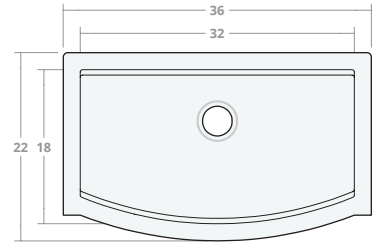

Semi-Convex SW 25W 20D 8H

Dimensions: 25"W x 20"D x 8"H
Rim Width: 2 in
Water Depth: 8 in
Drain Placement: back-center
Drain Size: 3½ in

Semi-Convex SW 30W 20D 8H

Dimensions: 30"W x 20"D x 8"H
Rim Width: 2 in
Water Depth: 8 in
Drain Placement: back-center
Drain Size: 3½ in

Semi-Convex SW 30W 22D 9H

Dimensions: 30"W x 22"D x 9"H
Rim Width: 2 in
Water Depth: 9 in
Drain Placement: back-center
Drain Size: 3½ in

Semi-Convex SW 33W 22D 9H

Dimensions: 33"W x 22"D x 9"H
Rim Width: 2 in
Water Depth: 9 in
Drain Placement: back-center
Drain Size: 3½ in

Semi-Convex SW 36W 22D 9H

Dimensions: 36"W x 22"D x 9"H

Rim Width: 2 in

Water Depth: 9 in

Drain Placement: back-center

Drain Size: 3½ in

Semi-Convex SW 42W 22D 9H

Dimensions: 42"W x 22"D x 9"H

Rim Width: 2 in

Water Depth: 9 in

Drain Placement: back-center

Drain Size: 3½ in

Semi-Convex SW 48W 22D 10H

Dimensions: 48"W x 22"D x 10"H

Rim Width: 2 in

Water Depth: 10 in