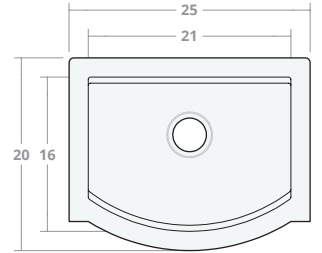

Semi-Convex SW 25W 20D 8H

Dimensions: 25"W x 20"D x 8"H
Rim Width: 2 in
Water Depth: 8 in
Drain Placement: back-center
Drain Size: 3½ in

Semi-Convex SW 30W 20D 8H

Dimensions: 30"W x 20"D x 8"H
Rim Width: 2 in
Water Depth: 8 in
Drain Placement: back-center
Drain Size: 3½ in

Semi-Convex SW 30W 22D 9H

Dimensions: 30"W x 22"D x 9"H
Rim Width: 2 in
Water Depth: 9 in
Drain Placement: back-center
Drain Size: 3½ in

Semi-Convex SW 33W 22D 9H

Dimensions: 33"W x 22"D x 9"H
Rim Width: 2 in
Water Depth: 9 in
Drain Placement: back-center
Drain Size: 3½ in

Semi-Convex SW 36W 22D 9H

Dimensions: 36"W x 22"D x 9"H

Rim Width: 2 in

Water Depth: 9 in

Drain Placement: back-center

Drain Size: 3½ in

Semi-Convex SW 42W 22D 9H

Dimensions: 42"W x 22"D x 9"H

Rim Width: 2 in

Water Depth: 9 in

Drain Placement: back-center

Drain Size: 3½ in

Semi-Convex SW 48W 22D 10H

Dimensions: 48"W x 22"D x 10"H

Rim Width: 2 in

Water Depth: 10 in