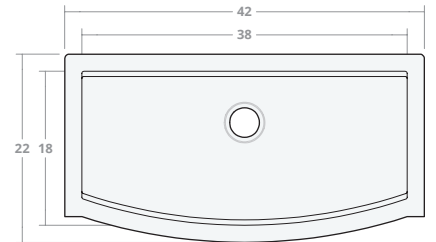

Semi-Convex SW 25W 20D 8H

Dimensions: 25"W x 20"D x 8"H
Rim Width: 2 in
Water Depth: 8 in
Drain Placement: back-center
Drain Size: 3½ in

Semi-Convex SW 30W 20D 8H

Dimensions: 30"W x 20"D x 8"H
Rim Width: 2 in
Water Depth: 8 in
Drain Placement: back-center
Drain Size: 3½ in

Semi-Convex SW 30W 22D 9H

Dimensions: 30"W x 22"D x 9"H
Rim Width: 2 in
Water Depth: 9 in
Drain Placement: back-center
Drain Size: 3½ in

Semi-Convex SW 33W 22D 9H

Dimensions: 33"W x 22"D x 9"H
Rim Width: 2 in
Water Depth: 9 in
Drain Placement: back-center
Drain Size: 3½ in

Semi-Convex SW 36W 22D 9H

Dimensions: 36"W x 22"D x 9"H

Rim Width: 2 in

Water Depth: 9 in

Drain Placement: back-center

Drain Size: 3½ in

Semi-Convex SW 42W 22D 9H

Dimensions: 42"W x 22"D x 9"H

Rim Width: 2 in

Water Depth: 9 in

Drain Placement: back-center

Drain Size: 3½ in

Semi-Convex SW 48W 22D 10H

Dimensions: 48"W x 22"D x 10"H

Rim Width: 2 in

Water Depth: 10 in