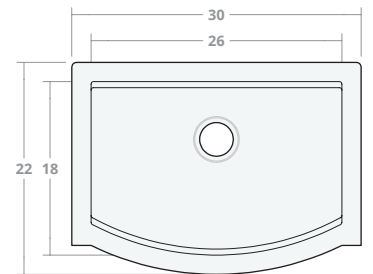

Semi-Convex SW 25W 20D 8H

Dimensions: 25"W x 20"D x 8"H
Rim Width: 2 in
Water Depth: 8 in
Drain Placement: back-center
Drain Size: 3½ in

Semi-Convex SW 30W 20D 8H

Dimensions: 30"W x 20"D x 8"H
Rim Width: 2 in
Water Depth: 8 in
Drain Placement: back-center
Drain Size: 3½ in

Semi-Convex SW 30W 22D 9H

Dimensions: 30"W x 22"D x 9"H
Rim Width: 2 in
Water Depth: 9 in
Drain Placement: back-center
Drain Size: 3½ in

Semi-Convex SW 33W 22D 9H

Dimensions: 33"W x 22"D x 9"H
Rim Width: 2 in
Water Depth: 9 in
Drain Placement: back-center
Drain Size: 3½ in

Semi-Convex SW 36W 22D 9H

Dimensions: 36"W x 22"D x 9"H

Rim Width: 2 in

Water Depth: 9 in

Drain Placement: back-center

Drain Size: 3½ in

Semi-Convex SW 42W 22D 9H

Dimensions: 42"W x 22"D x 9"H

Rim Width: 2 in

Water Depth: 9 in

Drain Placement: back-center

Drain Size: 3½ in

Semi-Convex SW 48W 22D 10H

Dimensions: 48"W x 22"D x 10"H

Rim Width: 2 in

Water Depth: 10 in