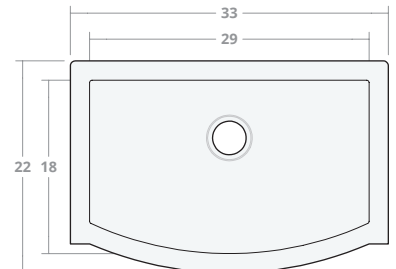

Semi-Convex SB 25W 20D 8H

Dimensions: 25"W x 20"D x 8"H  
Rim Width: 2 in  
Water Depth: 8 in  
Drain Placement: back-center  
Drain Size: 3½ in

Semi-Convex SB 30W 20D 8H

Dimensions: 30"W x 20"D x 8"H  
Rim Width: 2 in  
Water Depth: 8 in  
Drain Placement: back-center  
Drain Size: 3½ in

Semi-Convex SB 30W 22D 9H

Dimensions: 30"W x 22"D x 9"H  
Rim Width: 2 in  
Water Depth: 9 in  
Drain Placement: back-center  
Drain Size: 3½ in

Semi-Convex SB 33W 22D 9H

Dimensions: 33"W x 22"D x 9"H  
Rim Width: 2 in  
Water Depth: 9 in  
Drain Placement: back-center  
Drain Size: 3½ in

Semi-Convex SB 36W 22D 9H

Dimensions: 36"W x 22"D x 9"H

Rim Width: 2 in

Water Depth: 9 in

Drain Placement: back-center

Drain Size: 3½ in

Semi-Convex SB 42W 22D 9H

Dimensions: 42"W x 22"D x 9"H

Rim Width: 2 in

Water Depth: 9 in

Drain Placement: back-center

Drain Size: 3½ in

Semi-Convex SB 48W 22D 10H

Dimensions: 48"W x 22"D x 10"H

Rim Width: 2 in

Water Depth: 10 in