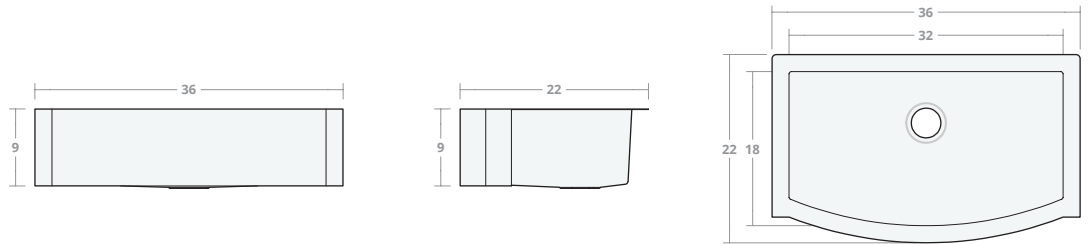

Semi-Convex SB 25W 20D 8H

Dimensions: 25"W x 20"D x 8"H  
Rim Width: 2 in  
Water Depth: 8 in  
Drain Placement: back-center  
Drain Size: 3½ in

Semi-Convex SB 30W 20D 8H

Dimensions: 30"W x 20"D x 8"H  
Rim Width: 2 in  
Water Depth: 8 in  
Drain Placement: back-center  
Drain Size: 3½ in

Semi-Convex SB 30W 22D 9H

Dimensions: 30"W x 22"D x 9"H  
Rim Width: 2 in  
Water Depth: 9 in  
Drain Placement: back-center  
Drain Size: 3½ in

Semi-Convex SB 33W 22D 9H

Dimensions: 33"W x 22"D x 9"H  
Rim Width: 2 in  
Water Depth: 9 in  
Drain Placement: back-center  
Drain Size: 3½ in

Semi-Convex SB 36W 22D 9H

Dimensions: 36"W x 22"D x 9"H

Rim Width: 2 in

Water Depth: 9 in

Drain Placement: back-center

Drain Size: 3½ in

Semi-Convex SB 42W 22D 9H

Dimensions: 42"W x 22"D x 9"H

Rim Width: 2 in

Water Depth: 9 in

Drain Placement: back-center

Drain Size: 3½ in

Semi-Convex SB 48W 22D 10H

Dimensions: 48"W x 22"D x 10"H

Rim Width: 2 in

Water Depth: 10 in