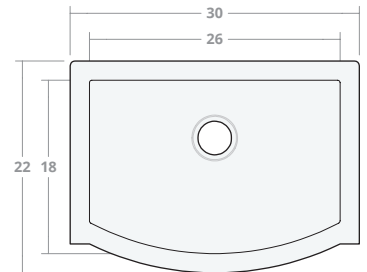

Semi-Convex SB 25W 20D 8H

Dimensions: 25"W x 20"D x 8"H  
Rim Width: 2 in  
Water Depth: 8 in  
Drain Placement: back-center  
Drain Size: 3½ in

Semi-Convex SB 30W 20D 8H

Dimensions: 30"W x 20"D x 8"H  
Rim Width: 2 in  
Water Depth: 8 in  
Drain Placement: back-center  
Drain Size: 3½ in

Semi-Convex SB 30W 22D 9H

Dimensions: 30"W x 22"D x 9"H  
Rim Width: 2 in  
Water Depth: 9 in  
Drain Placement: back-center  
Drain Size: 3½ in

Semi-Convex SB 33W 22D 9H

Dimensions: 33"W x 22"D x 9"H  
Rim Width: 2 in  
Water Depth: 9 in  
Drain Placement: back-center  
Drain Size: 3½ in

Semi-Convex SB 36W 22D 9H

Dimensions: 36"W x 22"D x 9"H

Rim Width: 2 in

Water Depth: 9 in

Drain Placement: back-center

Drain Size: 3½ in

Semi-Convex SB 42W 22D 9H

Dimensions: 42"W x 22"D x 9"H

Rim Width: 2 in

Water Depth: 9 in

Drain Placement: back-center

Drain Size: 3½ in

Semi-Convex SB 48W 22D 10H

Dimensions: 48"W x 22"D x 10"H

Rim Width: 2 in

Water Depth: 10 in