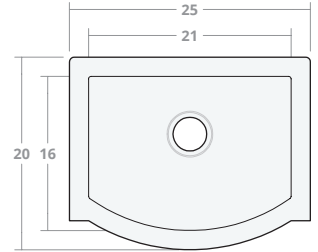

Semi-Convex SB 25W 20D 8H

Dimensions: 25"W x 20"D x 8"H  
Rim Width: 2 in  
Water Depth: 8 in  
Drain Placement: back-center  
Drain Size: 3½ in

Semi-Convex SB 30W 20D 8H

Dimensions: 30"W x 20"D x 8"H  
Rim Width: 2 in  
Water Depth: 8 in  
Drain Placement: back-center  
Drain Size: 3½ in

Semi-Convex SB 30W 22D 9H

Dimensions: 30"W x 22"D x 9"H  
Rim Width: 2 in  
Water Depth: 9 in  
Drain Placement: back-center  
Drain Size: 3½ in

Semi-Convex SB 33W 22D 9H

Dimensions: 33"W x 22"D x 9"H  
Rim Width: 2 in  
Water Depth: 9 in  
Drain Placement: back-center  
Drain Size: 3½ in

Semi-Convex SB 36W 22D 9H

Dimensions: 36"W x 22"D x 9"H

Rim Width: 2 in

Water Depth: 9 in

Drain Placement: back-center

Drain Size: 3½ in

Semi-Convex SB 42W 22D 9H

Dimensions: 42"W x 22"D x 9"H

Rim Width: 2 in

Water Depth: 9 in

Drain Placement: back-center

Drain Size: 3½ in

Semi-Convex SB 48W 22D 10H

Dimensions: 48"W x 22"D x 10"H

Rim Width: 2 in

Water Depth: 10 in