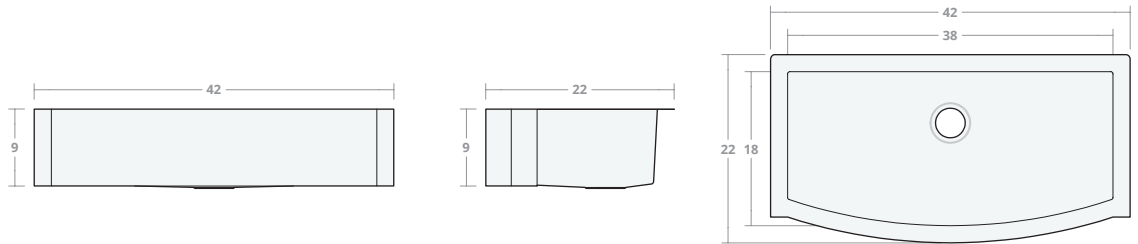

Semi-Convex SB 25W 20D 8H

Dimensions: 25"W x 20"D x 8"H  
Rim Width: 2 in  
Water Depth: 8 in  
Drain Placement: back-center  
Drain Size: 3½ in

Semi-Convex SB 30W 20D 8H

Dimensions: 30"W x 20"D x 8"H  
Rim Width: 2 in  
Water Depth: 8 in  
Drain Placement: back-center  
Drain Size: 3½ in

Semi-Convex SB 30W 22D 9H

Dimensions: 30"W x 22"D x 9"H  
Rim Width: 2 in  
Water Depth: 9 in  
Drain Placement: back-center  
Drain Size: 3½ in

Semi-Convex SB 33W 22D 9H

Dimensions: 33"W x 22"D x 9"H  
Rim Width: 2 in  
Water Depth: 9 in  
Drain Placement: back-center  
Drain Size: 3½ in

Semi-Convex SB 36W 22D 9H

Dimensions: 36"W x 22"D x 9"H

Rim Width: 2 in

Water Depth: 9 in

Drain Placement: back-center

Drain Size: 3½ in

Semi-Convex SB 42W 22D 9H

Dimensions: 42"W x 22"D x 9"H

Rim Width: 2 in

Water Depth: 9 in

Drain Placement: back-center

Drain Size: 3½ in

Semi-Convex SB 48W 22D 10H

Dimensions: 48"W x 22"D x 10"H

Rim Width: 2 in

Water Depth: 10 in