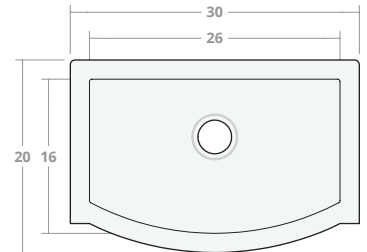

Semi-Convex SB 25W 20D 8H

Dimensions: 25"W x 20"D x 8"H  
Rim Width: 2 in  
Water Depth: 8 in  
Drain Placement: back-center  
Drain Size: 3½ in

Semi-Convex SB 30W 20D 8H

Dimensions: 30"W x 20"D x 8"H  
Rim Width: 2 in  
Water Depth: 8 in  
Drain Placement: back-center  
Drain Size: 3½ in

Semi-Convex SB 30W 22D 9H

Dimensions: 30"W x 22"D x 9"H  
Rim Width: 2 in  
Water Depth: 9 in  
Drain Placement: back-center  
Drain Size: 3½ in

Semi-Convex SB 33W 22D 9H

Dimensions: 33"W x 22"D x 9"H  
Rim Width: 2 in  
Water Depth: 9 in  
Drain Placement: back-center  
Drain Size: 3½ in

Semi-Convex SB 36W 22D 9H

Dimensions: 36"W x 22"D x 9"H

Rim Width: 2 in

Water Depth: 9 in

Drain Placement: back-center

Drain Size: 3½ in

Semi-Convex SB 42W 22D 9H

Dimensions: 42"W x 22"D x 9"H

Rim Width: 2 in

Water Depth: 9 in

Drain Placement: back-center

Drain Size: 3½ in

Semi-Convex SB 48W 22D 10H

Dimensions: 48"W x 22"D x 10"H

Rim Width: 2 in

Water Depth: 10 in