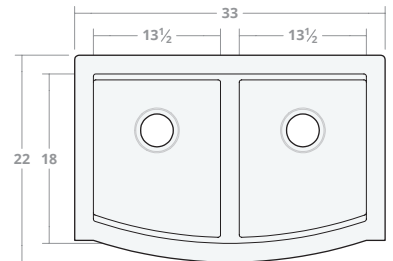

### Semi-Convex DW 30W 20D 8H

Dimensions: 30"W x 20"D x 8"H

Rim Width: 2 in

Divider Width: 2 in

Water Depth: 8 in

Drain Placement: back-center

Drain Size: 3½ in

### Semi-Convex DW 30W 22D 9H

Dimensions: 30"W x 22"D x 9"H

Rim Width: 2 in

Divider Width: 2 in

Water Depth: 9 in

Drain Placement: back-center

Drain Size: 3½ in

### Semi-Convex DW 33W 22D 9H

Dimensions: 33"W x 22"D x 9"H

Rim Width: 2 in

Divider Width: 2 in

Water Depth: 9 in

Drain Placement: back-center

Drain Size: 3½ in

### Semi-Convex DW 36W 22D 9H

Dimensions: 36"W x 22"D x 9"H

Rim Width: 2 in

Divider Width: 2 in

Water Depth: 9 in

Drain Placement: back-center

Drain Size: 3½ in

Semi-Convex DW 42W 22D 9H