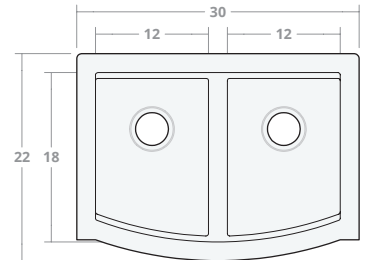

### Semi-Convex DW 30W 20D 8H

Dimensions: 30"W x 20"D x 8"H

Rim Width: 2 in

Divider Width: 2 in

Water Depth: 8 in

Drain Placement: back-center

Drain Size: 3½ in

### Semi-Convex DW 30W 22D 9H

Dimensions: 30"W x 22"D x 9"H

Rim Width: 2 in

Divider Width: 2 in

Water Depth: 9 in

Drain Placement: back-center

Drain Size: 3½ in

### Semi-Convex DW 33W 22D 9H

Dimensions: 33"W x 22"D x 9"H

Rim Width: 2 in

Divider Width: 2 in

Water Depth: 9 in

Drain Placement: back-center

Drain Size: 3½ in

### Semi-Convex DW 36W 22D 9H

Dimensions: 36"W x 22"D x 9"H

Rim Width: 2 in

Divider Width: 2 in

Water Depth: 9 in

Drain Placement: back-center

Drain Size: 3½ in

Semi-Convex DW 42W 22D 9H