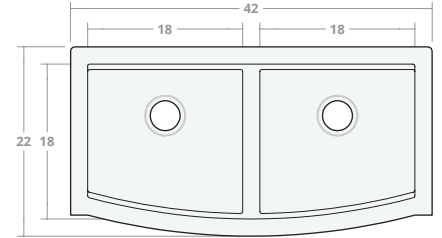

### Semi-Convex DW 30W 22D 9H

Dimensions: 30"W x 22"D x 9"H

Rim Width: 2 in

Divider Width: 2 in

Water Depth: 9 in

Drain Placement: back-center

Drain Size: 3½ in

### Semi-Convex DW 33W 22D 9H

Dimensions: 33"W x 22"D x 9"H

Rim Width: 2 in

Divider Width: 2 in

Water Depth: 9 in

Drain Placement: back-center

Drain Size: 3½ in

### Semi-Convex DW 36W 22D 9H

Dimensions: 36"W x 22"D x 9"H

Rim Width: 2 in

Divider Width: 2 in

Water Depth: 9 in

Drain Placement: back-center

Drain Size: 3½ in

Semi-Convex DW 42W 22D 9H

Dimensions: 42"W x 22"D x 9"H

Rim Width: 2 in

Divider Width: 2 in

Water Depth: 9 in

Drain Placement: back-center

Drain Size: 3½ in

Semi-Convex DW 48W 22D 10H

Dimensions: 48"W x 22"D x 10"H