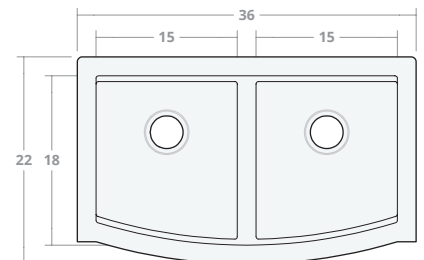

### Semi-Convex DW 30W 22D 9H

Dimensions: 30"W x 22"D x 9"H

Rim Width: 2 in

Divider Width: 2 in

Water Depth: 9 in

Drain Placement: back-center

Drain Size: 3½ in

### Semi-Convex DW 33W 22D 9H

Dimensions: 33"W x 22"D x 9"H

Rim Width: 2 in

Divider Width: 2 in

Water Depth: 9 in

Drain Placement: back-center

Drain Size: 3½ in

### Semi-Convex DW 36W 22D 9H

Dimensions: 36"W x 22"D x 9"H

Rim Width: 2 in

Divider Width: 2 in

Water Depth: 9 in

Drain Placement: back-center

Drain Size: 3½ in

Semi-Convex DW 42W 22D 9H

Dimensions: 42"W x 22"D x 9"H

Rim Width: 2 in

Divider Width: 2 in

Water Depth: 9 in

Drain Placement: back-center

Drain Size: 3½ in

Semi-Convex DW 48W 22D 10H

Dimensions: 48"W x 22"D x 10"H