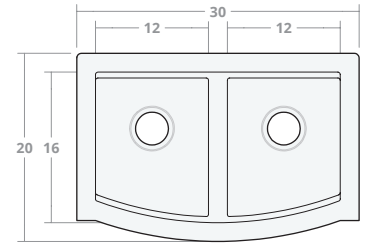

### Semi-Convex DW 30W 20D 8H

Dimensions: 30"W x 20"D x 8"H

Rim Width: 2 in

Divider Width: 2 in

Water Depth: 8 in

Drain Placement: back-center

Drain Size: 3½ in

### Semi-Convex DW 30W 22D 9H

Dimensions: 30"W x 22"D x 9"H

Rim Width: 2 in

Divider Width: 2 in

Water Depth: 9 in

Drain Placement: back-center

Drain Size: 3½ in

### Semi-Convex DW 33W 22D 9H

Dimensions: 33"W x 22"D x 9"H

Rim Width: 2 in

Divider Width: 2 in

Water Depth: 9 in

Drain Placement: back-center

Drain Size: 3½ in

### Semi-Convex DW 36W 22D 9H

Dimensions: 36"W x 22"D x 9"H

Rim Width: 2 in

Divider Width: 2 in

Water Depth: 9 in

Drain Placement: back-center

Drain Size: 3½ in

Semi-Convex DW 42W 22D 9H