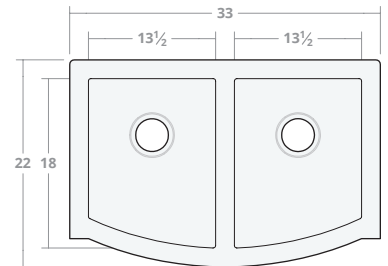

Semi-Convex DB 30W 20D 8H

Dimensions: 30"W x 20"D x 8"H
 Rim Width: 2 in
 Divider Width: 2 in
 Water Depth: 8 in
 Drain Placement: back-center
 Drain Size: 3½ in

Semi-Convex DB 30W 22D 9H

Dimensions: 30"W x 22"D x 9"H
 Rim Width: 2 in
 Divider Width: 2 in
 Water Depth: 9 in
 Drain Placement: back-center
 Drain Size: 3½ in

Semi-Convex DB 33W 22D 9H

Dimensions: 33"W x 22"D x 9"H
 Rim Width: 2 in
 Divider Width: 2 in
 Water Depth: 9 in
 Drain Placement: back-center
 Drain Size: 3½ in

Semi-Convex DB 36W 22D 9H

Dimensions: 36"W x 22"D x 9"H
 Rim Width: 2 in
 Divider Width: 2 in
 Water Depth: 9 in
 Drain Placement: back-center
 Drain Size: 3½ in

Semi-Convex DB 42W 22D 9H

Dimensions: 42"W x 22"D x 9"H

Rim Width: 2 in

Divider Width: 2 in

Water Depth: 9 in

Drain Placement: back-center

Drain Size: 3½ in

Semi-Convex DB 48W 22D 9H

Dimensions: 48"W x 22"D x 10"H

Rim Width: 2 in

Divider Width: 2 in

Water Depth: 10 in

Drain Placement: back-center

Drain Size: 3½ in