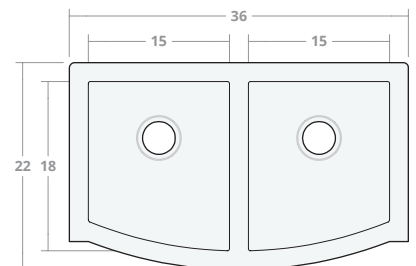

Semi-Convex DB 30W 20D 8H

Dimensions: 30"W x 20"D x 8"H
 Rim Width: 2 in
 Divider Width: 2 in
 Water Depth: 8 in
 Drain Placement: back-center
 Drain Size: 3½ in

Semi-Convex DB 30W 22D 9H

Dimensions: 30"W x 22"D x 9"H
 Rim Width: 2 in
 Divider Width: 2 in
 Water Depth: 9 in
 Drain Placement: back-center
 Drain Size: 3½ in

Semi-Convex DB 33W 22D 9H

Dimensions: 33"W x 22"D x 9"H
 Rim Width: 2 in
 Divider Width: 2 in
 Water Depth: 9 in
 Drain Placement: back-center
 Drain Size: 3½ in

Semi-Convex DB 36W 22D 9H

Dimensions: 36"W x 22"D x 9"H
 Rim Width: 2 in
 Divider Width: 2 in
 Water Depth: 9 in
 Drain Placement: back-center
 Drain Size: 3½ in

Semi-Convex DB 42W 22D 9H

Dimensions: 42"W x 22"D x 9"H

Rim Width: 2 in

Divider Width: 2 in

Water Depth: 9 in

Drain Placement: back-center

Drain Size: 3½ in

Semi-Convex DB 48W 22D 9H

Dimensions: 48"W x 22"D x 10"H

Rim Width: 2 in

Divider Width: 2 in

Water Depth: 10 in

Drain Placement: back-center

Drain Size: 3½ in