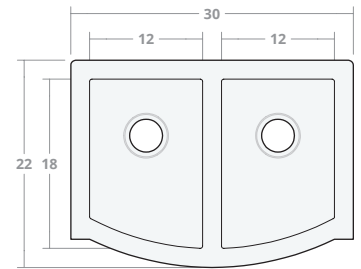

Semi-Convex DB 30W 20D 8H

Dimensions: 30"W x 20"D x 8"H
 Rim Width: 2 in
 Divider Width: 2 in
 Water Depth: 8 in
 Drain Placement: back-center
 Drain Size: 3½ in

Semi-Convex DB 30W 22D 9H

Dimensions: 30"W x 22"D x 9"H
 Rim Width: 2 in
 Divider Width: 2 in
 Water Depth: 9 in
 Drain Placement: back-center
 Drain Size: 3½ in

Semi-Convex DB 33W 22D 9H

Dimensions: 33"W x 22"D x 9"H
 Rim Width: 2 in
 Divider Width: 2 in
 Water Depth: 9 in
 Drain Placement: back-center
 Drain Size: 3½ in

Semi-Convex DB 36W 22D 9H

Dimensions: 36"W x 22"D x 9"H
 Rim Width: 2 in
 Divider Width: 2 in
 Water Depth: 9 in
 Drain Placement: back-center
 Drain Size: 3½ in

Semi-Convex DB 42W 22D 9H

Dimensions: 42"W x 22"D x 9"H

Rim Width: 2 in

Divider Width: 2 in

Water Depth: 9 in

Drain Placement: back-center

Drain Size: 3½ in

Semi-Convex DB 48W 22D 9H

Dimensions: 48"W x 22"D x 10"H

Rim Width: 2 in

Divider Width: 2 in

Water Depth: 10 in

Drain Placement: back-center

Drain Size: 3½ in