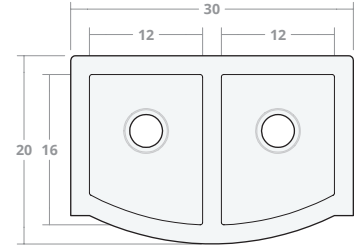

Semi-Convex DB 30W 20D 8H

Dimensions: 30"W x 20"D x 8"H
 Rim Width: 2 in
 Divider Width: 2 in
 Water Depth: 8 in
 Drain Placement: back-center
 Drain Size: 3½ in

Semi-Convex DB 30W 22D 9H

Dimensions: 30"W x 22"D x 9"H
 Rim Width: 2 in
 Divider Width: 2 in
 Water Depth: 9 in
 Drain Placement: back-center
 Drain Size: 3½ in

Semi-Convex DB 33W 22D 9H

Dimensions: 33"W x 22"D x 9"H
 Rim Width: 2 in
 Divider Width: 2 in
 Water Depth: 9 in
 Drain Placement: back-center
 Drain Size: 3½ in

Semi-Convex DB 36W 22D 9H

Dimensions: 36"W x 22"D x 9"H
 Rim Width: 2 in
 Divider Width: 2 in
 Water Depth: 9 in
 Drain Placement: back-center
 Drain Size: 3½ in

Semi-Convex DB 42W 22D 9H

Dimensions: 42"W x 22"D x 9"H

Rim Width: 2 in

Divider Width: 2 in

Water Depth: 9 in

Drain Placement: back-center

Drain Size: 3½ in

Semi-Convex DB 48W 22D 9H

Dimensions: 48"W x 22"D x 10"H

Rim Width: 2 in

Divider Width: 2 in

Water Depth: 10 in

Drain Placement: back-center

Drain Size: 3½ in