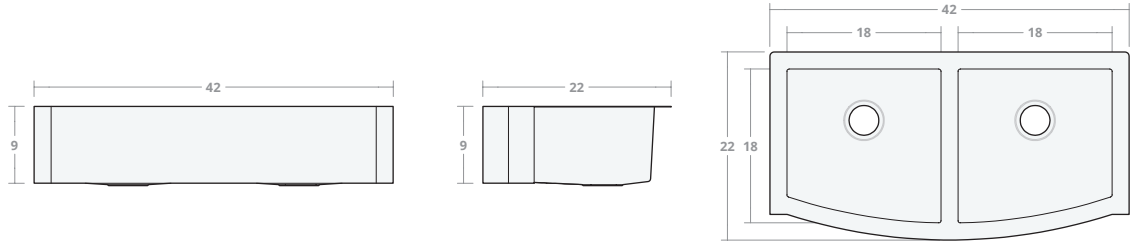

Semi-Convex DB 30W 20D 8H

Dimensions: 30"W x 20"D x 8"H
 Rim Width: 2 in
 Divider Width: 2 in
 Water Depth: 8 in
 Drain Placement: back-center
 Drain Size: 3½ in

Semi-Convex DB 30W 22D 9H

Dimensions: 30"W x 22"D x 9"H
 Rim Width: 2 in
 Divider Width: 2 in
 Water Depth: 9 in
 Drain Placement: back-center
 Drain Size: 3½ in

Semi-Convex DB 33W 22D 9H

Dimensions: 33"W x 22"D x 9"H
 Rim Width: 2 in
 Divider Width: 2 in
 Water Depth: 9 in
 Drain Placement: back-center
 Drain Size: 3½ in

Semi-Convex DB 36W 22D 9H

Dimensions: 36"W x 22"D x 9"H
 Rim Width: 2 in
 Divider Width: 2 in
 Water Depth: 9 in
 Drain Placement: back-center
 Drain Size: 3½ in

Semi-Convex DB 42W 22D 9H

Dimensions: 42"W x 22"D x 9"H

Rim Width: 2 in

Divider Width: 2 in

Water Depth: 9 in

Drain Placement: back-center

Drain Size: 3½ in

Semi-Convex DB 48W 22D 9H

Dimensions: 48"W x 22"D x 10"H

Rim Width: 2 in

Divider Width: 2 in

Water Depth: 10 in

Drain Placement: back-center

Drain Size: 3½ in