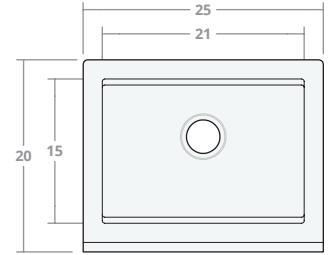

Limited SW 25W 20D 8H

Dimensions: 25"W x 20"D x 8"H
 Rim Width: 2 in
 Water Depth: 8 in
 Drain Placement: back-center
 Drain Size: 3½ in

Limited SW 30W 20D 8H

Dimensions: 30"W x 20"D x 8"H
 Rim Width: 2 in
 Water Depth: 8 in
 Drain Placement: back-center
 Drain Size: 3½ in

Limited SW 30W 22D 9H

Dimensions: 30"W x 22"D x 9"H
 Rim Width: 2 in
 Water Depth: 9 in
 Drain Placement: back-center
 Drain Size: 3½ in

Limited SW 33W 22D 9H

Dimensions: 33"W x 22"D x 9"H
 Rim Width: 2 in
 Water Depth: 9 in
 Drain Placement: back-center
 Drain Size: 3½ in

Limited SW 36W 22D 9H

Dimensions: 36"W x 22"D x 9"H
Rim Width: 2 in
Water Depth: 9 in
Drain Placement: back-center
Drain Size: 3½ in

Limited SW 42W 22D 9H

Dimensions: 42"W x 22"D x 9"H
Rim Width: 2 in
Water Depth: 9 in
Drain Placement: back-center
Drain Size: 3½ in

Limited SW 48W 22D 10H

Dimensions: 48"W x 22"D x 10"H
Rim Width: 2 in
Water Depth: 9 in
Drain Placement: back-center
Drain Size: 3½ in