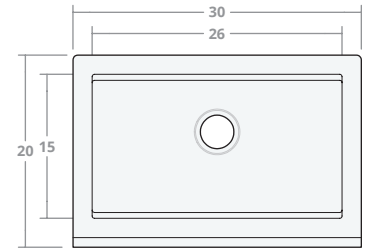

Limited SW 25W 20D 8H

Dimensions: 25"W x 20"D x 8"H
 Rim Width: 2 in
 Water Depth: 8 in
 Drain Placement: back-center
 Drain Size: 3½ in

Limited SW 30W 20D 8H

Dimensions: 30"W x 20"D x 8"H
 Rim Width: 2 in
 Water Depth: 8 in
 Drain Placement: back-center
 Drain Size: 3½ in

Limited SW 30W 22D 9H

Dimensions: 30"W x 22"D x 9"H
 Rim Width: 2 in
 Water Depth: 9 in
 Drain Placement: back-center
 Drain Size: 3½ in

Limited SW 33W 22D 9H

Dimensions: 33"W x 22"D x 9"H
 Rim Width: 2 in
 Water Depth: 9 in
 Drain Placement: back-center
 Drain Size: 3½ in

Limited SW 36W 22D 9H

Dimensions: 36"W x 22"D x 9"H
Rim Width: 2 in
Water Depth: 9 in
Drain Placement: back-center
Drain Size: 3½ in

Limited SW 42W 22D 9H

Dimensions: 42"W x 22"D x 9"H
Rim Width: 2 in
Water Depth: 9 in
Drain Placement: back-center
Drain Size: 3½ in

Limited SW 48W 22D 10H

Dimensions: 48"W x 22"D x 10"H
Rim Width: 2 in
Water Depth: 9 in
Drain Placement: back-center
Drain Size: 3½ in