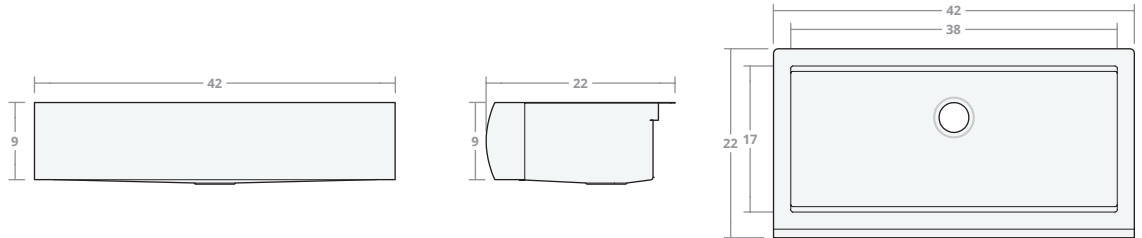

Limited SW 25W 20D 8H

Dimensions: 25"W x 20"D x 8"H
 Rim Width: 2 in
 Water Depth: 8 in
 Drain Placement: back-center
 Drain Size: 3½ in

Limited SW 30W 20D 8H

Dimensions: 30"W x 20"D x 8"H
 Rim Width: 2 in
 Water Depth: 8 in
 Drain Placement: back-center
 Drain Size: 3½ in

Limited SW 30W 22D 9H

Dimensions: 30"W x 22"D x 9"H
 Rim Width: 2 in
 Water Depth: 9 in
 Drain Placement: back-center
 Drain Size: 3½ in

Limited SW 33W 22D 9H

Dimensions: 33"W x 22"D x 9"H
 Rim Width: 2 in
 Water Depth: 9 in
 Drain Placement: back-center
 Drain Size: 3½ in

Limited SW 36W 22D 9H

Dimensions: 36"W x 22"D x 9"H
Rim Width: 2 in
Water Depth: 9 in
Drain Placement: back-center
Drain Size: 3½ in

Limited SW 42W 22D 9H

Dimensions: 42"W x 22"D x 9"H
Rim Width: 2 in
Water Depth: 9 in
Drain Placement: back-center
Drain Size: 3½ in

Limited SW 48W 22D 10H

Dimensions: 48"W x 22"D x 10"H
Rim Width: 2 in
Water Depth: 9 in
Drain Placement: back-center
Drain Size: 3½ in