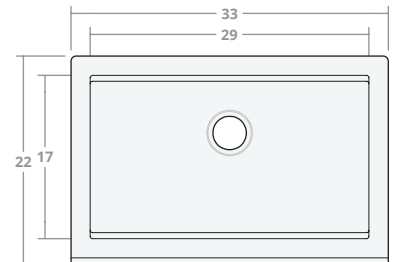

Limited SW 25W 20D 8H

Dimensions: 25"W x 20"D x 8"H
 Rim Width: 2 in
 Water Depth: 8 in
 Drain Placement: back-center
 Drain Size: 3½ in

Limited SW 30W 20D 8H

Dimensions: 30"W x 20"D x 8"H
 Rim Width: 2 in
 Water Depth: 8 in
 Drain Placement: back-center
 Drain Size: 3½ in

Limited SW 30W 22D 9H

Dimensions: 30"W x 22"D x 9"H
 Rim Width: 2 in
 Water Depth: 9 in
 Drain Placement: back-center
 Drain Size: 3½ in

Limited SW 33W 22D 9H

Dimensions: 33"W x 22"D x 9"H
 Rim Width: 2 in
 Water Depth: 9 in
 Drain Placement: back-center
 Drain Size: 3½ in

Limited SW 36W 22D 9H

Dimensions: 36"W x 22"D x 9"H
Rim Width: 2 in
Water Depth: 9 in
Drain Placement: back-center
Drain Size: 3½ in

Limited SW 42W 22D 9H

Dimensions: 42"W x 22"D x 9"H
Rim Width: 2 in
Water Depth: 9 in
Drain Placement: back-center
Drain Size: 3½ in

Limited SW 48W 22D 10H

Dimensions: 48"W x 22"D x 10"H
Rim Width: 2 in
Water Depth: 9 in
Drain Placement: back-center
Drain Size: 3½ in