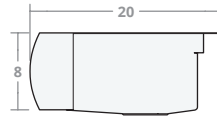

Limited SW 25W 20D 8H

Dimensions: 25"W x 20"D x 8"H
 Rim Width: 2 in
 Water Depth: 8 in
 Drain Placement: back-center
 Drain Size: 3½ in

Limited SW 30W 20D 8H

Dimensions: 30"W x 20"D x 8"H
 Rim Width: 2 in
 Water Depth: 8 in
 Drain Placement: back-center
 Drain Size: 3½ in

Limited SW 30W 22D 9H

Dimensions: 30"W x 22"D x 9"H
 Rim Width: 2 in
 Water Depth: 9 in
 Drain Placement: back-center
 Drain Size: 3½ in

Limited SW 33W 22D 9H

Dimensions: 33"W x 22"D x 9"H
 Rim Width: 2 in
 Water Depth: 9 in
 Drain Placement: back-center
 Drain Size: 3½ in

Limited SW 36W 22D 9H

Dimensions: 36"W x 22"D x 9"H
Rim Width: 2 in
Water Depth: 9 in
Drain Placement: back-center
Drain Size: 3½ in

Limited SW 42W 22D 9H

Dimensions: 42"W x 22"D x 9"H
Rim Width: 2 in
Water Depth: 9 in
Drain Placement: back-center
Drain Size: 3½ in

Limited SW 48W 22D 10H

Dimensions: 48"W x 22"D x 10"H
Rim Width: 2 in
Water Depth: 9 in
Drain Placement: back-center
Drain Size: 3½ in