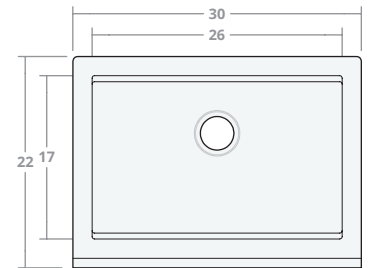

Limited SW 25W 20D 8H

Dimensions: 25"W x 20"D x 8"H
 Rim Width: 2 in
 Water Depth: 8 in
 Drain Placement: back-center
 Drain Size: 3½ in

Limited SW 30W 20D 8H

Dimensions: 30"W x 20"D x 8"H
 Rim Width: 2 in
 Water Depth: 8 in
 Drain Placement: back-center
 Drain Size: 3½ in

Limited SW 30W 22D 9H

Dimensions: 30"W x 22"D x 9"H
 Rim Width: 2 in
 Water Depth: 9 in
 Drain Placement: back-center
 Drain Size: 3½ in

Limited SW 33W 22D 9H

Dimensions: 33"W x 22"D x 9"H
 Rim Width: 2 in
 Water Depth: 9 in
 Drain Placement: back-center
 Drain Size: 3½ in

Limited SW 36W 22D 9H

Dimensions: 36"W x 22"D x 9"H
Rim Width: 2 in
Water Depth: 9 in
Drain Placement: back-center
Drain Size: 3½ in

Limited SW 42W 22D 9H

Dimensions: 42"W x 22"D x 9"H
Rim Width: 2 in
Water Depth: 9 in
Drain Placement: back-center
Drain Size: 3½ in

Limited SW 48W 22D 10H

Dimensions: 48"W x 22"D x 10"H
Rim Width: 2 in
Water Depth: 9 in
Drain Placement: back-center
Drain Size: 3½ in