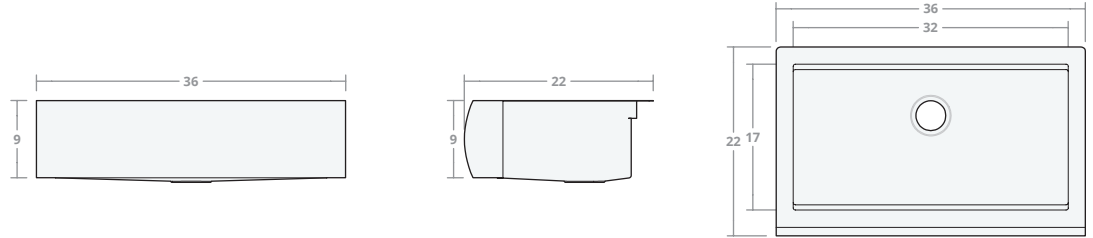

Limited SW 25W 20D 8H

Dimensions: 25"W x 20"D x 8"H
 Rim Width: 2 in
 Water Depth: 8 in
 Drain Placement: back-center
 Drain Size: 3½ in

Limited SW 30W 20D 8H

Dimensions: 30"W x 20"D x 8"H
 Rim Width: 2 in
 Water Depth: 8 in
 Drain Placement: back-center
 Drain Size: 3½ in

Limited SW 30W 22D 9H

Dimensions: 30"W x 22"D x 9"H
 Rim Width: 2 in
 Water Depth: 9 in
 Drain Placement: back-center
 Drain Size: 3½ in

Limited SW 33W 22D 9H

Dimensions: 33"W x 22"D x 9"H
 Rim Width: 2 in
 Water Depth: 9 in
 Drain Placement: back-center
 Drain Size: 3½ in

Limited SW 36W 22D 9H

Dimensions: 36"W x 22"D x 9"H
Rim Width: 2 in
Water Depth: 9 in
Drain Placement: back-center
Drain Size: 3½ in

Limited SW 42W 22D 9H

Dimensions: 42"W x 22"D x 9"H
Rim Width: 2 in
Water Depth: 9 in
Drain Placement: back-center
Drain Size: 3½ in

Limited SW 48W 22D 10H

Dimensions: 48"W x 22"D x 10"H
Rim Width: 2 in
Water Depth: 9 in
Drain Placement: back-center
Drain Size: 3½ in