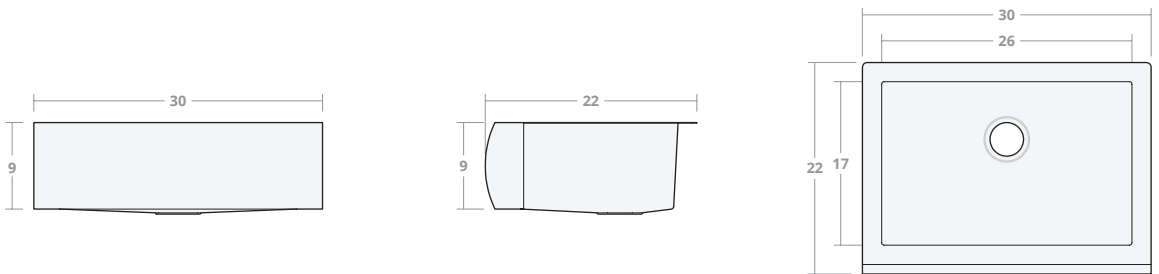

### Limited SB 25W 20D 8H

Dimensions: 25"W x 20"D x 8"H

Rim Width: 2 in

Water Depth: 8 in

Drain Placement: back-center

Drain Size: 3½ in

### Limited SB 30W 20D 8H

Dimensions: 30"W x 20"D x 8"H

Rim Width: 2 in

Water Depth: 8 in

Drain Placement: back-center

Drain Size: 3½ in

### Limited SB 30W 22D 9H

Dimensions: 30"W x 22"D x 9"H

Rim Width: 2 in

Water Depth: 9 in

Drain Placement: back-center

Drain Size: 3½ in

### Limited SB 33W 22D 9H

Dimensions: 33"W x 22"D x 9"H

Rim Width: 2 in

Water Depth: 9 in

Drain Placement: back-center

Drain Size: 3½ in

Limited SB 36W 22D 9H

Dimensions: 36"W x 22"D x 9"H