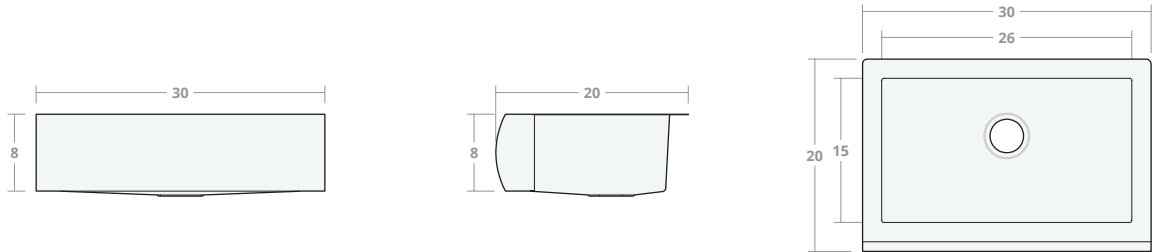

### Limited SB 25W 20D 8H

Dimensions: 25"W x 20"D x 8"H

Rim Width: 2 in

Water Depth: 8 in

Drain Placement: back-center

Drain Size: 3½ in

### Limited SB 30W 20D 8H

Dimensions: 30"W x 20"D x 8"H

Rim Width: 2 in

Water Depth: 8 in

Drain Placement: back-center

Drain Size: 3½ in

### Limited SB 30W 22D 9H

Dimensions: 30"W x 22"D x 9"H

Rim Width: 2 in

Water Depth: 9 in

Drain Placement: back-center

Drain Size: 3½ in

### Limited SB 33W 22D 9H

Dimensions: 33"W x 22"D x 9"H

Rim Width: 2 in

Water Depth: 9 in

Drain Placement: back-center

Drain Size: 3½ in

Limited SB 36W 22D 9H

Dimensions: 36"W x 22"D x 9"H