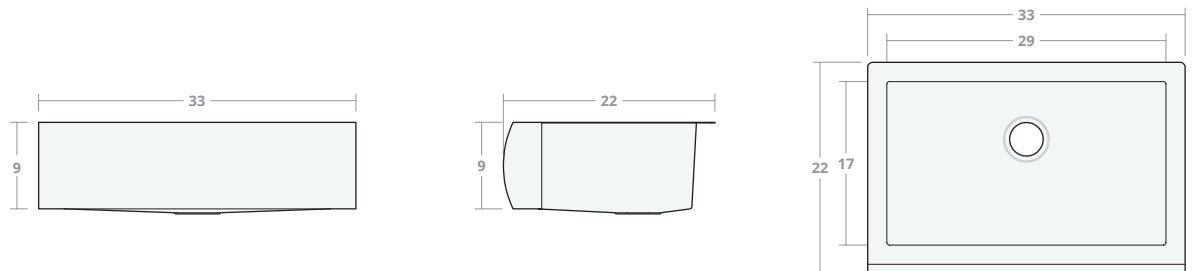

### Limited SB 30W 20D 8H

Dimensions: 30"W x 20"D x 8"H

Rim Width: 2 in

Water Depth: 8 in

Drain Placement: back-center

Drain Size: 3½ in

### Limited SB 30W 22D 9H

Dimensions: 30"W x 22"D x 9"H

Rim Width: 2 in

Water Depth: 9 in

Drain Placement: back-center

Drain Size: 3½ in

### Limited SB 33W 22D 9H

Dimensions: 33"W x 22"D x 9"H

Rim Width: 2 in

Water Depth: 9 in

Drain Placement: back-center

Drain Size: 3½ in

Limited SB 36W 22D 9H

Dimensions: 36"W x 22"D x 9"H

Rim Width: 2 in

Water Depth: 9 in

Drain Placement: back-center

Drain Size: 3½ in

Limited SB 42W 22D 9H

Dimensions: 42"W x 22"D x 9"H

Rim Width: 2 in

Water Depth: 9 in