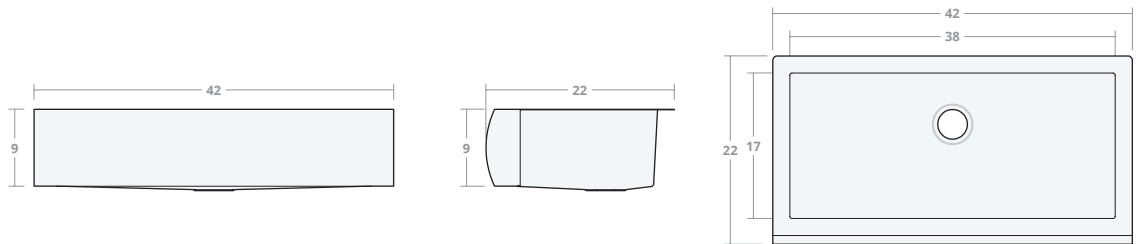

Limited SB 42W 22D 9H

Dimensions: 42"W x 22"D x 9"H

Rim Width: 2 in

Water Depth: 9 in

Drain Placement: back-center

Drain Size: 3½ in