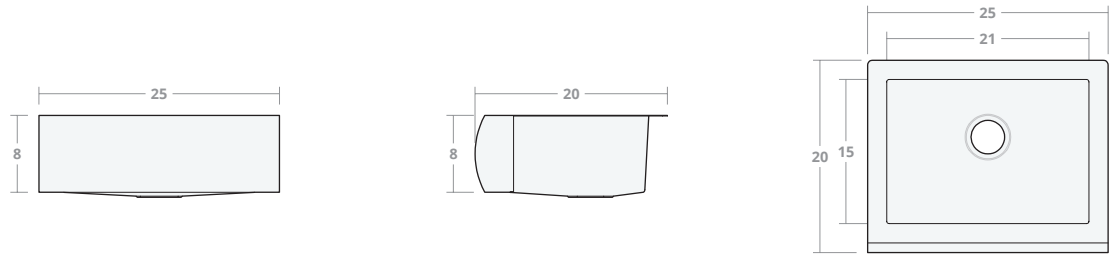

### Limited SB 25W 20D 8H

Dimensions: 25"W x 20"D x 8"H

Rim Width: 2 in

Water Depth: 8 in

Drain Placement: back-center

Drain Size: 3½ in

### Limited SB 30W 20D 8H

Dimensions: 30"W x 20"D x 8"H

Rim Width: 2 in

Water Depth: 8 in

Drain Placement: back-center

Drain Size: 3½ in

### Limited SB 30W 22D 9H

Dimensions: 30"W x 22"D x 9"H

Rim Width: 2 in

Water Depth: 9 in

Drain Placement: back-center

Drain Size: 3½ in

### Limited SB 33W 22D 9H

Dimensions: 33"W x 22"D x 9"H

Rim Width: 2 in

Water Depth: 9 in

Drain Placement: back-center

Drain Size: 3½ in

Limited SB 36W 22D 9H

Dimensions: 36"W x 22"D x 9"H