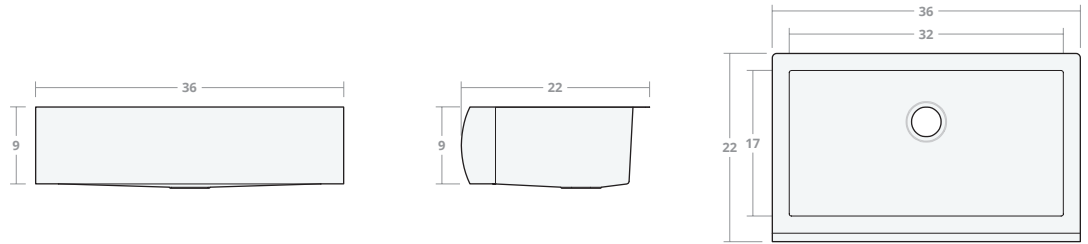

Limited SB 36W 22D 9H

Dimensions: 36"W x 22"D x 9"H

Rim Width: 2 in

Water Depth: 9 in

Drain Placement: back-center

Drain Size: 3½ in