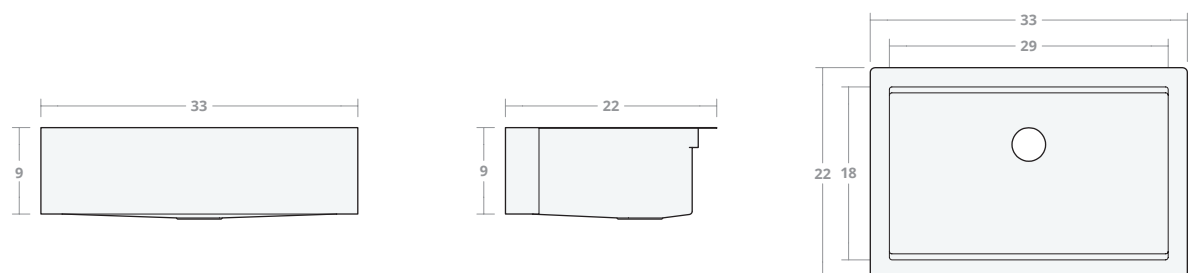

Farmhouse SW 25W 20D 8H

Dimensions: 25"W x 20"D x 8"H

Rim Width: 2 in

Water Depth: 8 in

Drain Placement: back-center

Farmhouse SW 30W 20D 8H

Dimensions: 30"W x 20"D x 8"H

Rim Width: 2 in

Water Depth: 8 in

Drain Placement: back-center

Farmhouse SW 30W 22D 9H

Dimensions: 30"W x 22"D x 9"H

Rim Width: 2 in

Water Depth: 9 in

Drain Placement: back-center

Farmhouse SW 33W 22D 9H

Dimensions: 33"W x 22"D x 9"H

Rim Width: 2 in

Water Depth: 9 in

Drain Placement: back-center

Farmhouse SW 36W 22D 9H

Dimensions: 36"W x 22"D x 9"H

Rim Width: 2 in

Water Depth: 9 in

Drain Placement: back-center

Farmhouse SW 42W 22D 9H

Dimensions: 42"W x 22"D x 9"H

Rim Width: 2 in

Water Depth: 9 in

Drain Placement: back-center

Farmhouse SW 48W 22D 10H

Dimensions: 48"W x 22"D x 10"H