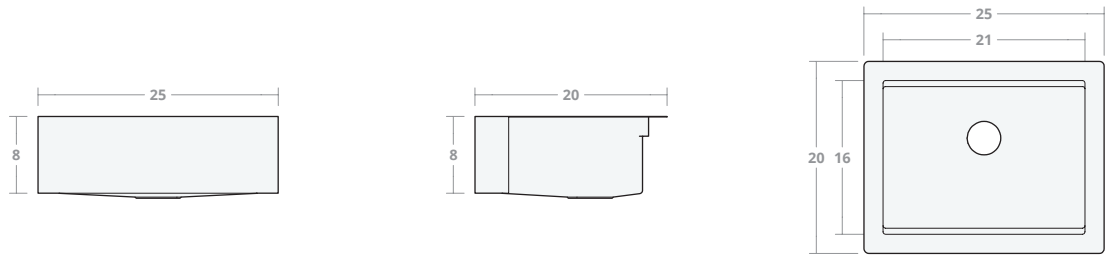

Farmhouse SW 25W 20D 8H

Dimensions: 25"W x 20"D x 8"H

Rim Width: 2 in

Water Depth: 8 in

Drain Placement: back-center

Farmhouse SW 30W 20D 8H

Dimensions: 30"W x 20"D x 8"H

Rim Width: 2 in

Water Depth: 8 in

Drain Placement: back-center

Farmhouse SW 30W 22D 9H

Dimensions: 30"W x 22"D x 9"H

Rim Width: 2 in

Water Depth: 9 in

Drain Placement: back-center

Farmhouse SW 33W 22D 9H

Dimensions: 33"W x 22"D x 9"H

Rim Width: 2 in

Water Depth: 9 in

Drain Placement: back-center

Farmhouse SW 36W 22D 9H

Dimensions: 36"W x 22"D x 9"H

Rim Width: 2 in

Water Depth: 9 in

Drain Placement: back-center

Farmhouse SW 42W 22D 9H

Dimensions: 42"W x 22"D x 9"H

Rim Width: 2 in

Water Depth: 9 in

Drain Placement: back-center

Farmhouse SW 48W 22D 10H

Dimensions: 48"W x 22"D x 10"H