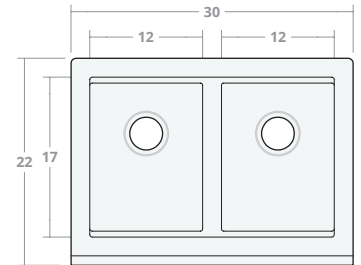

Limited DW 30W 20D 8H

Dimensions: 30"W x 20"D x 8"H
Rim Width: 2 in
Divider Width: 2 in
Water Depth: 8 in
Drain Placement: back-center
Drain Size: 3½ in

Limited DW 30W 22D 9H

Dimensions: 30"W x 22"D x 9"H
Rim Width: 2 in
Divider Width: 2 in
Water Depth: 9 in
Drain Placement: back-center
Drain Size: 3½ in

Limited DW 33W 22D 9H

Dimensions: 33"W x 22"D x 9"H
Rim Width: 2 in
Divider Width: 2 in
Water Depth: 9 in
Drain Placement: back-center
Drain Size: 3½ in

Limited DW 36W 22D 9H

Dimensions: 36"W x 22"D x 9"H
Rim Width: 2 in
Divider Width: 2 in
Water Depth: 9 in
Drain Placement: back-center
Drain Size: 3½ in

Limited DW 42W 22D 9H

Dimensions: 42"W x 22"D x 9"H

Rim Width: 2 in

Divider Width: 2 in

Water Depth: 9 in

Drain Placement: back-center

Drain Size: 3½ in

Limited DW 48W 22D 9H

Dimensions: 48"W x 22"D x 9"H

Rim Width: 2 in

Divider Width: 2 in

Water Depth: 9 in

Drain Placement: back-center

Drain Size: 3½ in