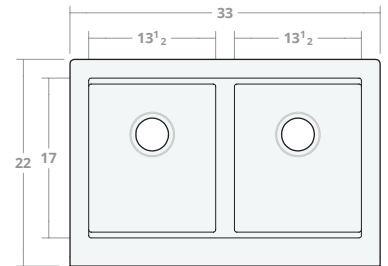

Limited DW 30W 20D 8H

Dimensions: 30"W x 20"D x 8"H
Rim Width: 2 in
Divider Width: 2 in
Water Depth: 8 in
Drain Placement: back-center
Drain Size: 3½ in

Limited DW 30W 22D 9H

Dimensions: 30"W x 22"D x 9"H
Rim Width: 2 in
Divider Width: 2 in
Water Depth: 9 in
Drain Placement: back-center
Drain Size: 3½ in

Limited DW 33W 22D 9H

Dimensions: 33"W x 22"D x 9"H
Rim Width: 2 in
Divider Width: 2 in
Water Depth: 9 in
Drain Placement: back-center
Drain Size: 3½ in

Limited DW 36W 22D 9H

Dimensions: 36"W x 22"D x 9"H
Rim Width: 2 in
Divider Width: 2 in
Water Depth: 9 in
Drain Placement: back-center
Drain Size: 3½ in

Limited DW 42W 22D 9H

Dimensions: 42"W x 22"D x 9"H

Rim Width: 2 in

Divider Width: 2 in

Water Depth: 9 in

Drain Placement: back-center

Drain Size: 3½ in

Limited DW 48W 22D 9H

Dimensions: 48"W x 22"D x 9"H

Rim Width: 2 in

Divider Width: 2 in

Water Depth: 9 in

Drain Placement: back-center

Drain Size: 3½ in