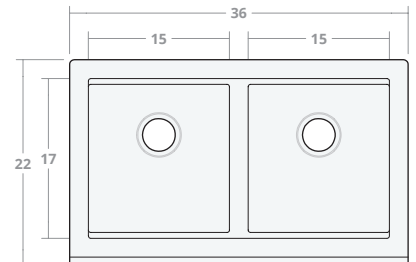

Limited DW 30W 20D 8H

Dimensions: 30"W x 20"D x 8"H
Rim Width: 2 in
Divider Width: 2 in
Water Depth: 8 in
Drain Placement: back-center
Drain Size: 3½ in

Limited DW 30W 22D 9H

Dimensions: 30"W x 22"D x 9"H
Rim Width: 2 in
Divider Width: 2 in
Water Depth: 9 in
Drain Placement: back-center
Drain Size: 3½ in

Limited DW 33W 22D 9H

Dimensions: 33"W x 22"D x 9"H
Rim Width: 2 in
Divider Width: 2 in
Water Depth: 9 in
Drain Placement: back-center
Drain Size: 3½ in

Limited DW 36W 22D 9H

Dimensions: 36"W x 22"D x 9"H
Rim Width: 2 in
Divider Width: 2 in
Water Depth: 9 in
Drain Placement: back-center
Drain Size: 3½ in

Limited DW 42W 22D 9H

Dimensions: 42"W x 22"D x 9"H

Rim Width: 2 in

Divider Width: 2 in

Water Depth: 9 in

Drain Placement: back-center

Drain Size: 3½ in

Limited DW 48W 22D 9H

Dimensions: 48"W x 22"D x 9"H

Rim Width: 2 in

Divider Width: 2 in

Water Depth: 9 in

Drain Placement: back-center

Drain Size: 3½ in