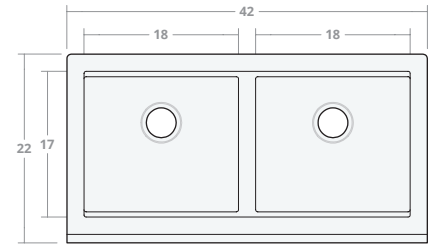

Limited DW 30W 20D 8H

Dimensions: 30"W x 20"D x 8"H
Rim Width: 2 in
Divider Width: 2 in
Water Depth: 8 in
Drain Placement: back-center
Drain Size: 3½ in

Limited DW 30W 22D 9H

Dimensions: 30"W x 22"D x 9"H
Rim Width: 2 in
Divider Width: 2 in
Water Depth: 9 in
Drain Placement: back-center
Drain Size: 3½ in

Limited DW 33W 22D 9H

Dimensions: 33"W x 22"D x 9"H
Rim Width: 2 in
Divider Width: 2 in
Water Depth: 9 in
Drain Placement: back-center
Drain Size: 3½ in

Limited DW 36W 22D 9H

Dimensions: 36"W x 22"D x 9"H
Rim Width: 2 in
Divider Width: 2 in
Water Depth: 9 in
Drain Placement: back-center
Drain Size: 3½ in

Limited DW 42W 22D 9H

Dimensions: 42"W x 22"D x 9"H

Rim Width: 2 in

Divider Width: 2 in

Water Depth: 9 in

Drain Placement: back-center

Drain Size: 3½ in

Limited DW 48W 22D 9H

Dimensions: 48"W x 22"D x 9"H

Rim Width: 2 in

Divider Width: 2 in

Water Depth: 9 in

Drain Placement: back-center

Drain Size: 3½ in