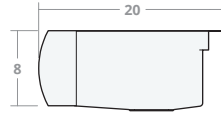

Limited DW 30W 20D 8H

Dimensions: 30"W x 20"D x 8"H
Rim Width: 2 in
Divider Width: 2 in
Water Depth: 8 in
Drain Placement: back-center
Drain Size: 3½ in

Limited DW 30W 22D 9H

Dimensions: 30"W x 22"D x 9"H
Rim Width: 2 in
Divider Width: 2 in
Water Depth: 9 in
Drain Placement: back-center
Drain Size: 3½ in

Limited DW 33W 22D 9H

Dimensions: 33"W x 22"D x 9"H
Rim Width: 2 in
Divider Width: 2 in
Water Depth: 9 in
Drain Placement: back-center
Drain Size: 3½ in

Limited DW 36W 22D 9H

Dimensions: 36"W x 22"D x 9"H
Rim Width: 2 in
Divider Width: 2 in
Water Depth: 9 in
Drain Placement: back-center
Drain Size: 3½ in

Limited DW 42W 22D 9H

Dimensions: 42"W x 22"D x 9"H

Rim Width: 2 in

Divider Width: 2 in

Water Depth: 9 in

Drain Placement: back-center

Drain Size: 3½ in

Limited DW 48W 22D 9H

Dimensions: 48"W x 22"D x 9"H

Rim Width: 2 in

Divider Width: 2 in

Water Depth: 9 in

Drain Placement: back-center

Drain Size: 3½ in