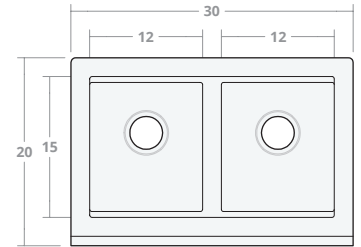

Limited DW 30W 20D 8H

Dimensions: 30"W x 20"D x 8"H
Rim Width: 2 in
Divider Width: 2 in
Water Depth: 8 in
Drain Placement: back-center
Drain Size: 3½ in

Limited DW 30W 22D 9H

Dimensions: 30"W x 22"D x 9"H
Rim Width: 2 in
Divider Width: 2 in
Water Depth: 9 in
Drain Placement: back-center
Drain Size: 3½ in

Limited DW 33W 22D 9H

Dimensions: 33"W x 22"D x 9"H
Rim Width: 2 in
Divider Width: 2 in
Water Depth: 9 in
Drain Placement: back-center
Drain Size: 3½ in

Limited DW 36W 22D 9H

Dimensions: 36"W x 22"D x 9"H
Rim Width: 2 in
Divider Width: 2 in
Water Depth: 9 in
Drain Placement: back-center
Drain Size: 3½ in

Limited DW 42W 22D 9H

Dimensions: 42"W x 22"D x 9"H

Rim Width: 2 in

Divider Width: 2 in

Water Depth: 9 in

Drain Placement: back-center

Drain Size: 3½ in

Limited DW 48W 22D 9H

Dimensions: 48"W x 22"D x 9"H

Rim Width: 2 in

Divider Width: 2 in

Water Depth: 9 in

Drain Placement: back-center

Drain Size: 3½ in