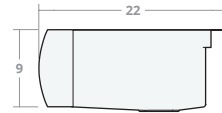

Limited DW 30W 20D 8H

Dimensions: 30"W x 20"D x 8"H
Rim Width: 2 in
Divider Width: 2 in
Water Depth: 8 in
Drain Placement: back-center
Drain Size: 3½ in

Limited DW 30W 22D 9H

Dimensions: 30"W x 22"D x 9"H
Rim Width: 2 in
Divider Width: 2 in
Water Depth: 9 in
Drain Placement: back-center
Drain Size: 3½ in

Limited DW 33W 22D 9H

Dimensions: 33"W x 22"D x 9"H
Rim Width: 2 in
Divider Width: 2 in
Water Depth: 9 in
Drain Placement: back-center
Drain Size: 3½ in

Limited DW 36W 22D 9H

Dimensions: 36"W x 22"D x 9"H
Rim Width: 2 in
Divider Width: 2 in
Water Depth: 9 in
Drain Placement: back-center
Drain Size: 3½ in

Limited DW 42W 22D 9H

Dimensions: 42"W x 22"D x 9"H

Rim Width: 2 in

Divider Width: 2 in

Water Depth: 9 in

Drain Placement: back-center

Drain Size: 3½ in

Limited DW 48W 22D 9H

Dimensions: 48"W x 22"D x 9"H

Rim Width: 2 in

Divider Width: 2 in

Water Depth: 9 in

Drain Placement: back-center

Drain Size: 3½ in