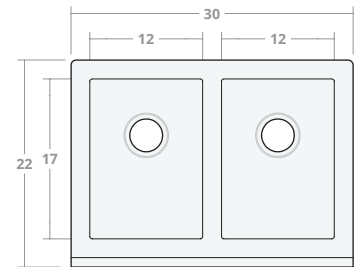

Limited DB 30W 20D 8H

Dimensions: 30"W x 20"D x 8"H
 Rim Width: 2 in
 Divider Width: 2 in
 Water Depth: 8 in
 Drain Placement: back-center
 Drain Size: 3½ in

Limited DB 30W 22D 9H

Dimensions: 30"W x 22"D x 9"H
 Rim Width: 2 in
 Divider Width: 2 in
 Water Depth: 9 in
 Drain Placement: back-center
 Drain Size: 3½ in

Limited DB 33W 22D 9H

Dimensions: 33"W x 22"D x 9"H
 Rim Width: 2 in
 Divider Width: 2 in
 Water Depth: 9 in
 Drain Placement: back-center
 Drain Size: 3½ in

Limited DB 36W 22D 9H

Dimensions: 36"W x 22"D x 9"H
 Rim Width: 2 in
 Divider Width: 2 in
 Water Depth: 9 in
 Drain Placement: back-center
 Drain Size: 3½ in

Limited DB 42W 22D 9H

Dimensions: 42"W x 22"D x 9"H

Rim Width: 2 in

Divider Width: 2 in

Water Depth: 9 in

Drain Placement: back-center

Drain Size: 3½ in

Limited DB 48W 22D 9H

Dimensions: 48"W x 22"D x 9"H

Rim Width: 2 in

Divider Width: 2 in

Water Depth: 9 in

Drain Placement: back-center

Drain Size: 3½ in