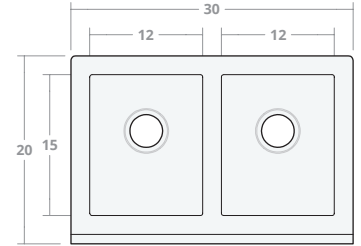

Limited DB 30W 20D 8H

Dimensions: 30"W x 20"D x 8"H
 Rim Width: 2 in
 Divider Width: 2 in
 Water Depth: 8 in
 Drain Placement: back-center
 Drain Size: 3½ in

Limited DB 30W 22D 9H

Dimensions: 30"W x 22"D x 9"H
 Rim Width: 2 in
 Divider Width: 2 in
 Water Depth: 9 in
 Drain Placement: back-center
 Drain Size: 3½ in

Limited DB 33W 22D 9H

Dimensions: 33"W x 22"D x 9"H
 Rim Width: 2 in
 Divider Width: 2 in
 Water Depth: 9 in
 Drain Placement: back-center
 Drain Size: 3½ in

Limited DB 36W 22D 9H

Dimensions: 36"W x 22"D x 9"H
 Rim Width: 2 in
 Divider Width: 2 in
 Water Depth: 9 in
 Drain Placement: back-center
 Drain Size: 3½ in

Limited DB 42W 22D 9H

Dimensions: 42"W x 22"D x 9"H

Rim Width: 2 in

Divider Width: 2 in

Water Depth: 9 in

Drain Placement: back-center

Drain Size: 3½ in

Limited DB 48W 22D 9H

Dimensions: 48"W x 22"D x 9"H

Rim Width: 2 in

Divider Width: 2 in

Water Depth: 9 in

Drain Placement: back-center

Drain Size: 3½ in