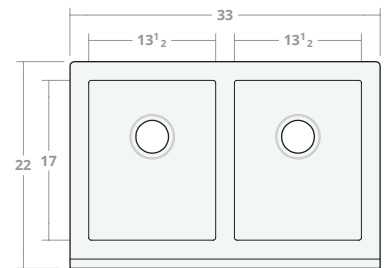

Limited DB 30W 20D 8H

Dimensions: 30"W x 20"D x 8"H
 Rim Width: 2 in
 Divider Width: 2 in
 Water Depth: 8 in
 Drain Placement: back-center
 Drain Size: 3½ in

Limited DB 30W 22D 9H

Dimensions: 30"W x 22"D x 9"H
 Rim Width: 2 in
 Divider Width: 2 in
 Water Depth: 9 in
 Drain Placement: back-center
 Drain Size: 3½ in

Limited DB 33W 22D 9H

Dimensions: 33"W x 22"D x 9"H
 Rim Width: 2 in
 Divider Width: 2 in
 Water Depth: 9 in
 Drain Placement: back-center
 Drain Size: 3½ in

Limited DB 36W 22D 9H

Dimensions: 36"W x 22"D x 9"H
 Rim Width: 2 in
 Divider Width: 2 in
 Water Depth: 9 in
 Drain Placement: back-center
 Drain Size: 3½ in

Limited DB 42W 22D 9H

Dimensions: 42"W x 22"D x 9"H

Rim Width: 2 in

Divider Width: 2 in

Water Depth: 9 in

Drain Placement: back-center

Drain Size: 3½ in

Limited DB 48W 22D 9H

Dimensions: 48"W x 22"D x 9"H

Rim Width: 2 in

Divider Width: 2 in

Water Depth: 9 in

Drain Placement: back-center

Drain Size: 3½ in