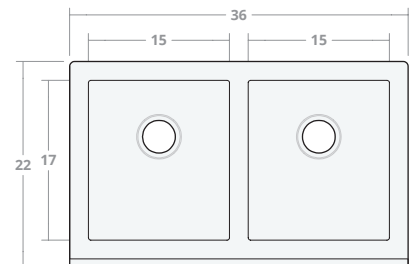

Limited DB 30W 20D 8H

Dimensions: 30"W x 20"D x 8"H
 Rim Width: 2 in
 Divider Width: 2 in
 Water Depth: 8 in
 Drain Placement: back-center
 Drain Size: 3½ in

Limited DB 30W 22D 9H

Dimensions: 30"W x 22"D x 9"H
 Rim Width: 2 in
 Divider Width: 2 in
 Water Depth: 9 in
 Drain Placement: back-center
 Drain Size: 3½ in

Limited DB 33W 22D 9H

Dimensions: 33"W x 22"D x 9"H
 Rim Width: 2 in
 Divider Width: 2 in
 Water Depth: 9 in
 Drain Placement: back-center
 Drain Size: 3½ in

Limited DB 36W 22D 9H

Dimensions: 36"W x 22"D x 9"H
 Rim Width: 2 in
 Divider Width: 2 in
 Water Depth: 9 in
 Drain Placement: back-center
 Drain Size: 3½ in

Limited DB 42W 22D 9H

Dimensions: 42"W x 22"D x 9"H

Rim Width: 2 in

Divider Width: 2 in

Water Depth: 9 in

Drain Placement: back-center

Drain Size: 3½ in

Limited DB 48W 22D 9H

Dimensions: 48"W x 22"D x 9"H

Rim Width: 2 in

Divider Width: 2 in

Water Depth: 9 in

Drain Placement: back-center

Drain Size: 3½ in