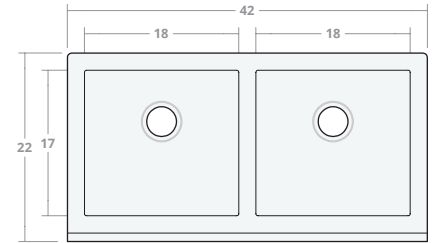

Limited DB 30W 20D 8H

Dimensions: 30"W x 20"D x 8"H
 Rim Width: 2 in
 Divider Width: 2 in
 Water Depth: 8 in
 Drain Placement: back-center
 Drain Size: 3½ in

Limited DB 30W 22D 9H

Dimensions: 30"W x 22"D x 9"H
 Rim Width: 2 in
 Divider Width: 2 in
 Water Depth: 9 in
 Drain Placement: back-center
 Drain Size: 3½ in

Limited DB 33W 22D 9H

Dimensions: 33"W x 22"D x 9"H
 Rim Width: 2 in
 Divider Width: 2 in
 Water Depth: 9 in
 Drain Placement: back-center
 Drain Size: 3½ in

Limited DB 36W 22D 9H

Dimensions: 36"W x 22"D x 9"H
 Rim Width: 2 in
 Divider Width: 2 in
 Water Depth: 9 in
 Drain Placement: back-center
 Drain Size: 3½ in

Limited DB 42W 22D 9H

Dimensions: 42"W x 22"D x 9"H

Rim Width: 2 in

Divider Width: 2 in

Water Depth: 9 in

Drain Placement: back-center

Drain Size: 3½ in

Limited DB 48W 22D 9H

Dimensions: 48"W x 22"D x 9"H

Rim Width: 2 in

Divider Width: 2 in

Water Depth: 9 in

Drain Placement: back-center

Drain Size: 3½ in