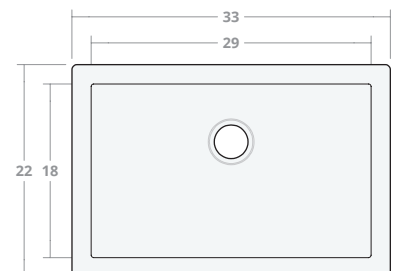

Farmhouse SB 25W 20D 8H

Dimensions: 25"W x 20"D x 8"H

Rim Width: 2 in

Water Depth: 8 in

Drain Placement: back-center

Drain Size: 3½ in

Farmhouse SB 30W 20D 8H

Dimensions: 30"W x 20"D x 8"H

Rim Width: 2 in

Water Depth: 8 in

Drain Placement: back-center

Drain Size: 3½ in

Farmhouse SB 30W 22D 9H

Dimensions: 30"W x 22"D x 9"H

Rim Width: 2 in

Water Depth: 9 in

Drain Placement: back-center

Drain Size: 3½ in

Farmhouse SB 33W 22D 9H

Dimensions: 33"W x 22"D x 9"H

Rim Width: 2 in

Water Depth: 9 in

Drain Placement: back-center

Drain Size: 3½ in

Farmhouse SB 36W 22D 9H

Dimensions: 36"W x 22"D x 9"H

Rim Width: 2 in

Water Depth: 9 in

Drain Placement: back-center

Drain Size: 3½ in

Farmhouse SB 42W 22D 9H

Dimensions: 42"W x 22"D x 9"H