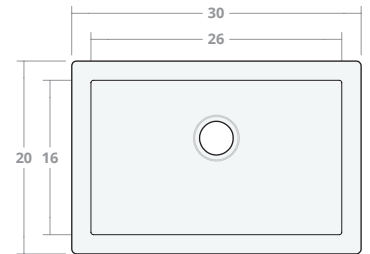

Farmhouse SB 25W 20D 8H

Dimensions: 25"W x 20"D x 8"H

Rim Width: 2 in

Water Depth: 8 in

Drain Placement: back-center

Drain Size: 3½ in

Farmhouse SB 30W 20D 8H

Dimensions: 30"W x 20"D x 8"H

Rim Width: 2 in

Water Depth: 8 in

Drain Placement: back-center

Drain Size: 3½ in

Farmhouse SB 30W 22D 9H

Dimensions: 30"W x 22"D x 9"H

Rim Width: 2 in

Water Depth: 9 in

Drain Placement: back-center

Drain Size: 3½ in

Farmhouse SB 33W 22D 9H

Dimensions: 33"W x 22"D x 9"H

Rim Width: 2 in

Water Depth: 9 in

Drain Placement: back-center

Drain Size: 3½ in

Farmhouse SB 36W 22D 9H

Dimensions: 36"W x 22"D x 9"H

Rim Width: 2 in

Water Depth: 9 in

Drain Placement: back-center

Drain Size: 3½ in

Farmhouse SB 42W 22D 9H

Dimensions: 42"W x 22"D x 9"H