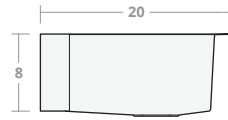

Farmhouse SB 25W 20D 8H

Dimensions: 25"W x 20"D x 8"H

Rim Width: 2 in

Water Depth: 8 in

Drain Placement: back-center

Drain Size: 3½ in

Farmhouse SB 30W 20D 8H

Dimensions: 30"W x 20"D x 8"H

Rim Width: 2 in

Water Depth: 8 in

Drain Placement: back-center

Drain Size: 3½ in

Farmhouse SB 30W 22D 9H

Dimensions: 30"W x 22"D x 9"H

Rim Width: 2 in

Water Depth: 9 in

Drain Placement: back-center

Drain Size: 3½ in

Farmhouse SB 33W 22D 9H

Dimensions: 33"W x 22"D x 9"H

Rim Width: 2 in

Water Depth: 9 in

Drain Placement: back-center

Drain Size: 3½ in

Farmhouse SB 36W 22D 9H

Dimensions: 36"W x 22"D x 9"H

Rim Width: 2 in

Water Depth: 9 in

Drain Placement: back-center

Drain Size: 3½ in

Farmhouse SB 42W 22D 9H

Dimensions: 42"W x 22"D x 9"H