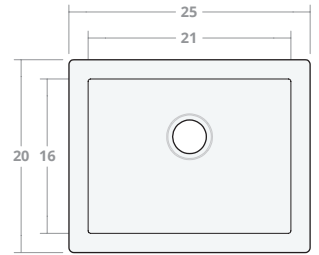

Farmhouse SB 25W 20D 8H

Dimensions: 25"W x 20"D x 8"H

Rim Width: 2 in

Water Depth: 8 in

Drain Placement: back-center

Drain Size: 3½ in

Farmhouse SB 30W 20D 8H

Dimensions: 30"W x 20"D x 8"H

Rim Width: 2 in

Water Depth: 8 in

Drain Placement: back-center

Drain Size: 3½ in

Farmhouse SB 30W 22D 9H

Dimensions: 30"W x 22"D x 9"H

Rim Width: 2 in

Water Depth: 9 in

Drain Placement: back-center

Drain Size: 3½ in

Farmhouse SB 33W 22D 9H

Dimensions: 33"W x 22"D x 9"H

Rim Width: 2 in

Water Depth: 9 in

Drain Placement: back-center

Drain Size: 3½ in

Farmhouse SB 36W 22D 9H

Dimensions: 36"W x 22"D x 9"H

Rim Width: 2 in

Water Depth: 9 in

Drain Placement: back-center

Drain Size: 3½ in

Farmhouse SB 42W 22D 9H

Dimensions: 42"W x 22"D x 9"H