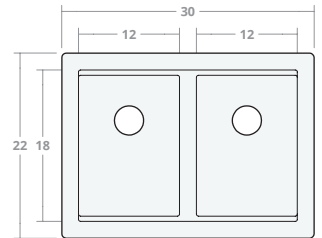

Farmhouse DW 30W 20D 8H

Dimensions: 30"W x 20"D x 8"H
Rim Width: 2 in
Divider Width: 2 in
Water Depth: 8 in
Drain Placement: back-center

Farmhouse DW 30W 22D 9H

Dimensions: 30"W x 22"D x 9"H
Rim Width: 2 in
Divider Width: 2 in
Water Depth: 9 in
Drain Placement: back-center

Farmhouse DW 33W 22D 9H

Dimensions: 33"W x 22"D x 9"H
Rim Width: 2 in
Divider Width: 2 in
Water Depth: 9 in
Drain Placement: back-center

Farmhouse DW 36W 22D 9H

Dimensions: 36"W x 22"D x 9"H
Rim Width: 2 in
Divider Width: 2 in
Water Depth: 9 in
Drain Placement: back-center

Farmhouse DW 42W 22D 9H

Dimensions: 42"W x 22"D x 9"H

Rim Width: 2 in

Divider Width: 2 in

Water Depth: 9 in

Drain Placement: back-center

Farmhouse DW 48W 22D 9H

Dimensions: 48"W x 22"D x 9"H

Rim Width: 2 in

Divider Width: 2 in

Water Depth: 9 in

Drain Placement: back-center