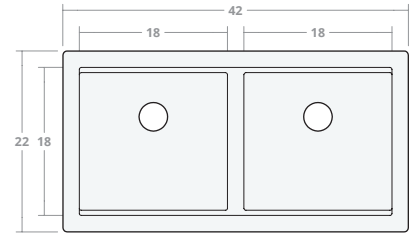

Farmhouse DW 30W 20D 8H

Dimensions: 30"W x 20"D x 8"H
Rim Width: 2 in
Divider Width: 2 in
Water Depth: 8 in
Drain Placement: back-center

Farmhouse DW 30W 22D 9H

Dimensions: 30"W x 22"D x 9"H
Rim Width: 2 in
Divider Width: 2 in
Water Depth: 9 in
Drain Placement: back-center

Farmhouse DW 33W 22D 9H

Dimensions: 33"W x 22"D x 9"H
Rim Width: 2 in
Divider Width: 2 in
Water Depth: 9 in
Drain Placement: back-center

Farmhouse DW 36W 22D 9H

Dimensions: 36"W x 22"D x 9"H
Rim Width: 2 in
Divider Width: 2 in
Water Depth: 9 in
Drain Placement: back-center

Farmhouse DW 42W 22D 9H

Dimensions: 42"W x 22"D x 9"H

Rim Width: 2 in

Divider Width: 2 in

Water Depth: 9 in

Drain Placement: back-center

Farmhouse DW 48W 22D 9H

Dimensions: 48"W x 22"D x 9"H

Rim Width: 2 in

Divider Width: 2 in

Water Depth: 9 in

Drain Placement: back-center