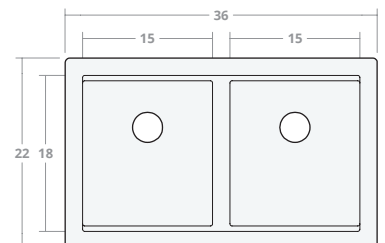

Farmhouse DW 30W 20D 8H

Dimensions: 30"W x 20"D x 8"H
Rim Width: 2 in
Divider Width: 2 in
Water Depth: 8 in
Drain Placement: back-center

Farmhouse DW 30W 22D 9H

Dimensions: 30"W x 22"D x 9"H
Rim Width: 2 in
Divider Width: 2 in
Water Depth: 9 in
Drain Placement: back-center

Farmhouse DW 33W 22D 9H

Dimensions: 33"W x 22"D x 9"H
Rim Width: 2 in
Divider Width: 2 in
Water Depth: 9 in
Drain Placement: back-center

Farmhouse DW 36W 22D 9H

Dimensions: 36"W x 22"D x 9"H
Rim Width: 2 in
Divider Width: 2 in
Water Depth: 9 in
Drain Placement: back-center

Farmhouse DW 42W 22D 9H

Dimensions: 42"W x 22"D x 9"H

Rim Width: 2 in

Divider Width: 2 in

Water Depth: 9 in

Drain Placement: back-center

Farmhouse DW 48W 22D 9H

Dimensions: 48"W x 22"D x 9"H

Rim Width: 2 in

Divider Width: 2 in

Water Depth: 9 in

Drain Placement: back-center