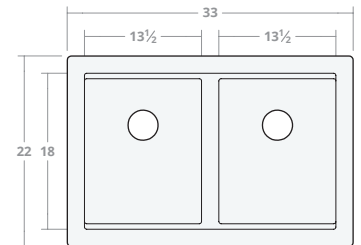

Farmhouse DW 30W 20D 8H

Dimensions: 30"W x 20"D x 8"H
Rim Width: 2 in
Divider Width: 2 in
Water Depth: 8 in
Drain Placement: back-center

Farmhouse DW 30W 22D 9H

Dimensions: 30"W x 22"D x 9"H
Rim Width: 2 in
Divider Width: 2 in
Water Depth: 9 in
Drain Placement: back-center

Farmhouse DW 33W 22D 9H

Dimensions: 33"W x 22"D x 9"H
Rim Width: 2 in
Divider Width: 2 in
Water Depth: 9 in
Drain Placement: back-center

Farmhouse DW 36W 22D 9H

Dimensions: 36"W x 22"D x 9"H
Rim Width: 2 in
Divider Width: 2 in
Water Depth: 9 in
Drain Placement: back-center

Farmhouse DW 42W 22D 9H

Dimensions: 42"W x 22"D x 9"H

Rim Width: 2 in

Divider Width: 2 in

Water Depth: 9 in

Drain Placement: back-center

Farmhouse DW 48W 22D 9H

Dimensions: 48"W x 22"D x 9"H

Rim Width: 2 in

Divider Width: 2 in

Water Depth: 9 in

Drain Placement: back-center