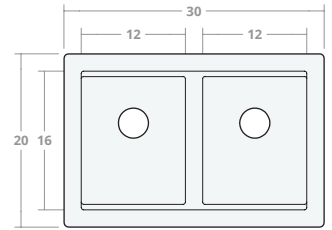

Farmhouse DW 30W 20D 8H

Dimensions: 30"W x 20"D x 8"H
Rim Width: 2 in
Divider Width: 2 in
Water Depth: 8 in
Drain Placement: back-center

Farmhouse DW 30W 22D 9H

Dimensions: 30"W x 22"D x 9"H
Rim Width: 2 in
Divider Width: 2 in
Water Depth: 9 in
Drain Placement: back-center

Farmhouse DW 33W 22D 9H

Dimensions: 33"W x 22"D x 9"H
Rim Width: 2 in
Divider Width: 2 in
Water Depth: 9 in
Drain Placement: back-center

Farmhouse DW 36W 22D 9H

Dimensions: 36"W x 22"D x 9"H
Rim Width: 2 in
Divider Width: 2 in
Water Depth: 9 in
Drain Placement: back-center

Farmhouse DW 42W 22D 9H

Dimensions: 42"W x 22"D x 9"H

Rim Width: 2 in

Divider Width: 2 in

Water Depth: 9 in

Drain Placement: back-center

Farmhouse DW 48W 22D 9H

Dimensions: 48"W x 22"D x 9"H

Rim Width: 2 in

Divider Width: 2 in

Water Depth: 9 in

Drain Placement: back-center