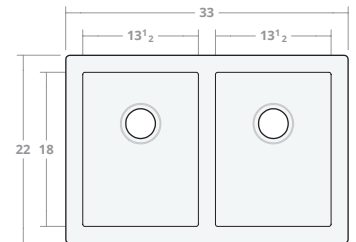

Farmhouse DB 30W 20D 8H

Dimensions: 30"W x 20"D x 8"H

Rim Width: 2 in

Divider Width: 2 in

Water Depth: 8 in

Drain Placement: back-center

Farmhouse DB 30W 22D 9H

Dimensions: 30"W x 22"D x 9"H

Rim Width: 2 in

Divider Width: 2 in

Water Depth: 9 in

Drain Placement: back-center

Farmhouse DB 33W 22D 9H

Dimensions: 33"W x 22"D x 9"H

Rim Width: 2 in

Divider Width: 2 in

Water Depth: 9 in

Drain Placement: back-center

Farmhouse DB 36W 22D 9H

Dimensions: 36"W x 22"D x 9"H

Rim Width: 2 in

Divider Width: 2 in

Water Depth: 9 in

Drain Placement: back-center

Farmhouse DB 42W 22D 9H

Dimensions: 42"W x 22"D x 9"H

Rim Width: 2 in

Divider Width: 2 in

Water Depth: 9 in

Drain Placement: back-center

Farmhouse DB 48W 22D 9H

Dimensions: 48"W x 22"D x 9"H