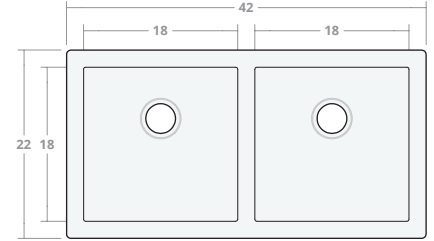

Farmhouse DB 30W 20D 8H

Dimensions: 30"W x 20"D x 8"H

Rim Width: 2 in

Divider Width: 2 in

Water Depth: 8 in

Drain Placement: back-center

Farmhouse DB 30W 22D 9H

Dimensions: 30"W x 22"D x 9"H

Rim Width: 2 in

Divider Width: 2 in

Water Depth: 9 in

Drain Placement: back-center

Farmhouse DB 33W 22D 9H

Dimensions: 33"W x 22"D x 9"H

Rim Width: 2 in

Divider Width: 2 in

Water Depth: 9 in

Drain Placement: back-center

Farmhouse DB 36W 22D 9H

Dimensions: 36"W x 22"D x 9"H

Rim Width: 2 in

Divider Width: 2 in

Water Depth: 9 in

Drain Placement: back-center

Farmhouse DB 42W 22D 9H

Dimensions: 42"W x 22"D x 9"H

Rim Width: 2 in

Divider Width: 2 in

Water Depth: 9 in

Drain Placement: back-center

Farmhouse DB 48W 22D 9H

Dimensions: 48"W x 22"D x 9"H