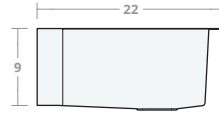

Rim Width: 2 in

Divider Width: 2 in

Water Depth: 9 in

Drain Placement: back-center

Farmhouse DB 33W 22D 9H

Dimensions: 33"W x 22"D x 9"H

Rim Width: 2 in

Divider Width: 2 in

Water Depth: 9 in

Drain Placement: back-center

Farmhouse DB 36W 22D 9H

Dimensions: 36"W x 22"D x 9"H

Rim Width: 2 in

Divider Width: 2 in

Water Depth: 9 in

Drain Placement: back-center

Farmhouse DB 42W 22D 9H

Dimensions: 42"W x 22"D x 9"H

Rim Width: 2 in

Divider Width: 2 in

Water Depth: 9 in

Drain Placement: back-center

Farmhouse DB 48W 22D 9H

Dimensions: 48"W x 22"D x 9"H

Rim Width: 2 in

Divider Width: 2 in

Water Depth: 9 in

Drain Placement: back-center