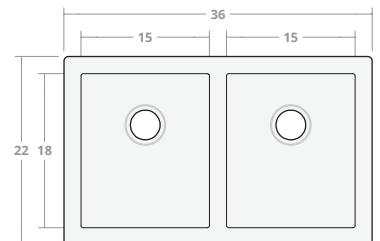

Farmhouse DB 30W 20D 8H

Dimensions: 30"W x 20"D x 8"H

Rim Width: 2 in

Divider Width: 2 in

Water Depth: 8 in

Drain Placement: back-center

Farmhouse DB 30W 22D 9H

Dimensions: 30"W x 22"D x 9"H

Rim Width: 2 in

Divider Width: 2 in

Water Depth: 9 in

Drain Placement: back-center

Farmhouse DB 33W 22D 9H

Dimensions: 33"W x 22"D x 9"H

Rim Width: 2 in

Divider Width: 2 in

Water Depth: 9 in

Drain Placement: back-center

Farmhouse DB 36W 22D 9H

Dimensions: 36"W x 22"D x 9"H

Rim Width: 2 in

Divider Width: 2 in

Water Depth: 9 in

Drain Placement: back-center

Farmhouse DB 42W 22D 9H

Dimensions: 42"W x 22"D x 9"H

Rim Width: 2 in

Divider Width: 2 in

Water Depth: 9 in

Drain Placement: back-center

Farmhouse DB 48W 22D 9H

Dimensions: 48"W x 22"D x 9"H