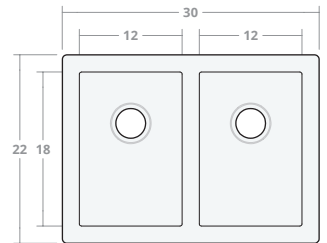

Farmhouse DB 30W 20D 8H

Dimensions: 30"W x 20"D x 8"H

Rim Width: 2 in

Divider Width: 2 in

Water Depth: 8 in

Drain Placement: back-center

Farmhouse DB 30W 22D 9H

Dimensions: 30"W x 22"D x 9"H

Rim Width: 2 in

Divider Width: 2 in

Water Depth: 9 in

Drain Placement: back-center

Farmhouse DB 33W 22D 9H

Dimensions: 33"W x 22"D x 9"H

Rim Width: 2 in

Divider Width: 2 in

Water Depth: 9 in

Drain Placement: back-center

Farmhouse DB 36W 22D 9H

Dimensions: 36"W x 22"D x 9"H

Rim Width: 2 in

Divider Width: 2 in

Water Depth: 9 in

Drain Placement: back-center

Farmhouse DB 42W 22D 9H

Dimensions: 42"W x 22"D x 9"H

Rim Width: 2 in

Divider Width: 2 in

Water Depth: 9 in

Drain Placement: back-center

Farmhouse DB 48W 22D 9H

Dimensions: 48"W x 22"D x 9"H