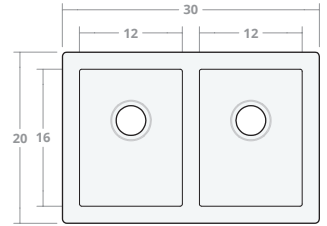

Farmhouse DB 30W 20D 8H

Dimensions: 30"W x 20"D x 8"H

Rim Width: 2 in

Divider Width: 2 in

Water Depth: 8 in

Drain Placement: back-center

Farmhouse DB 30W 22D 9H

Dimensions: 30"W x 22"D x 9"H

Rim Width: 2 in

Divider Width: 2 in

Water Depth: 9 in

Drain Placement: back-center

Farmhouse DB 33W 22D 9H

Dimensions: 33"W x 22"D x 9"H

Rim Width: 2 in

Divider Width: 2 in

Water Depth: 9 in

Drain Placement: back-center

Farmhouse DB 36W 22D 9H

Dimensions: 36"W x 22"D x 9"H

Rim Width: 2 in

Divider Width: 2 in

Water Depth: 9 in

Drain Placement: back-center

Farmhouse DB 42W 22D 9H

Dimensions: 42"W x 22"D x 9"H

Rim Width: 2 in

Divider Width: 2 in

Water Depth: 9 in

Drain Placement: back-center

Farmhouse DB 48W 22D 9H

Dimensions: 48"W x 22"D x 9"H