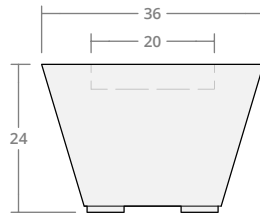

Square Tapered Fire Pit Reference Sheet

SQUARE TAPERED
FIRE PIT

Size	BURNER		AGGREGATE (RECOMMENDED)	
	Size	Output	Lava Rock	Fire Glass
36"W x 18"H	19" square	84,000 BTU	1 bag	21 lbs
36"W x 24"H	19" square	84,000 BTU	1 bag	21 lbs
42"W x 18"H	25" square	120,000 BTU	2 bags	35 lbs
42"W x 24"H	25" square	120,000 BTU	2 bags	35 lbs
48"W x 18"H	31" square	180,000 BTU	2 bags	53 lbs
48"W x 24"H	31" square	180,000 BTU	2 bags	53 lbs
54"W x 18"H	37" square	290,000 BTU	3 bags	75 lbs
54"W x 24"H	37" square	290,000 BTU	3 bags	75 lbs

Square Tapered 36W 18H

Dimensions: 36" L x 36" W x 18" H
Burner Pan Size: 19" square
Output: 84,000 BTU

Square Tapered 36W 24H

Dimensions: 36" L x 36" W x 24" H
Burner Pan Size: 19" square
Output: 84,000 BTU

Square Tapered 48W 18H

Dimensions: 48"L x 48"W x 18"H
Burner Pan Size: 31" square
Output: 180,000 BTU

Square Tapered 48W 24H

Dimensions: 48"L x 48"W x 24"H
Burner Pan Size: 31" square
Output: 180,000 BTU

Square Tapered 54W 18H

Dimensions: 54"L x 54"W x 18"H
Burner Pan Size: 37" square
Output: 290,000 BTU

Square Tapered 54W 24H

Dimensions: 54"L x 54"W x 24"H
Burner Pan Size: 37" square
Output: 290,000 BTU