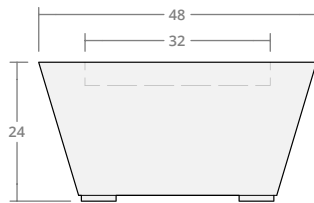

Square Tapered 36W 18H

Dimensions: 36" L x 36" W x 18" H
Burner Pan Size: 19" square
Output: 84,000 BTU

Square Tapered 36W 24H

Dimensions: 36" L x 36" W x 24" H
Burner Pan Size: 19" square
Output: 84,000 BTU

Square Tapered 42W 18H

Dimensions: 42" L x 42" W x 18" H
Burner Pan Size: 25" square
Output: 120,000 BTU

Square Tapered 42W 24H

Dimensions: 42" L x 42" W x 24" H
Burner Pan Size: 25" square
Output: 120,000 BTU

Square Tapered 48W 18H

Dimensions: 48"L x 48"W x 18"H
Burner Pan Size: 31" square
Output: 180,000 BTU

Square Tapered 48W 24H

Dimensions: 48"L x 48"W x 24"H
Burner Pan Size: 31" square
Output: 180,000 BTU

Square Tapered 54W 18H

Dimensions: 54"L x 54"W x 18"H
Burner Pan Size: 37" square
Output: 290,000 BTU

Square Tapered 54W 24H

Dimensions: 54"L x 54"W x 24"H
Burner Pan Size: 37" square
Output: 290,000 BTU