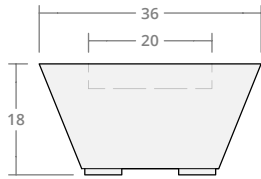

Square Tapered 36W 18H

Dimensions: 36" L x 36" W x 18" H
Burner Pan Size: 19" square
Output: 84,000 BTU

Square Tapered 36W 24H

Dimensions: 36" L x 36" W x 24" H
Burner Pan Size: 19" square
Output: 84,000 BTU

Square Tapered 42W 18H

Dimensions: 42" L x 42" W x 18" H
Burner Pan Size: 25" square
Output: 120,000 BTU

Square Tapered 42W 24H

Dimensions: 42" L x 42" W x 24" H
Burner Pan Size: 25" square
Output: 120,000 BTU

Square Tapered 48W 18H

Dimensions: 48"L x 48"W x 18"H
Burner Pan Size: 31" square
Output: 180,000 BTU

Square Tapered 48W 24H

Dimensions: 48"L x 48"W x 24"H
Burner Pan Size: 31" square
Output: 180,000 BTU

Square Tapered 54W 18H

Dimensions: 54"L x 54"W x 18"H
Burner Pan Size: 37" square
Output: 290,000 BTU

Square Tapered 54W 24H

Dimensions: 54"L x 54"W x 24"H
Burner Pan Size: 37" square
Output: 290,000 BTU