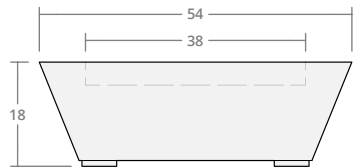

Square Tapered 36W 18H

Dimensions: 36" L x 36" W x 18" H
Burner Pan Size: 19" square
Output: 84,000 BTU

Square Tapered 36W 24H

Dimensions: 36" L x 36" W x 24" H
Burner Pan Size: 19" square
Output: 84,000 BTU

Square Tapered 42W 18H

Dimensions: 42" L x 42" W x 18" H
Burner Pan Size: 25" square
Output: 120,000 BTU

Square Tapered 42W 24H

Dimensions: 42" L x 42" W x 24" H
Burner Pan Size: 25" square
Output: 120,000 BTU

Square Tapered 48W 18H

Dimensions: 48"L x 48"W x 18"H
Burner Pan Size: 31" square
Output: 180,000 BTU

Square Tapered 48W 24H

Dimensions: 48"L x 48"W x 24"H
Burner Pan Size: 31" square
Output: 180,000 BTU

Square Tapered 54W 18H

Dimensions: 54"L x 54"W x 18"H
Burner Pan Size: 37" square
Output: 290,000 BTU

Square Tapered 54W 24H

Dimensions: 54"L x 54"W x 24"H
Burner Pan Size: 37" square
Output: 290,000 BTU