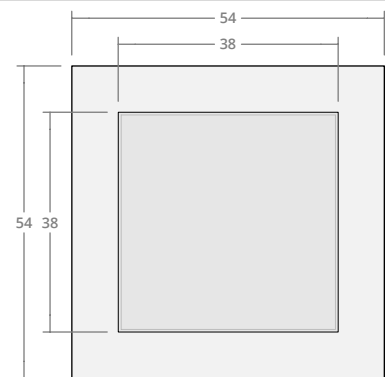

Square Tapered 36W 18H

Dimensions: 36" L x 36" W x 18" H
Burner Pan Size: 19" square
Output: 84,000 BTU

Square Tapered 36W 24H

Dimensions: 36" L x 36" W x 24" H
Burner Pan Size: 19" square
Output: 84,000 BTU

Square Tapered 42W 18H

Dimensions: 42" L x 42" W x 18" H
Burner Pan Size: 25" square
Output: 120,000 BTU

Square Tapered 42W 24H

Dimensions: 42" L x 42" W x 24" H
Burner Pan Size: 25" square
Output: 120,000 BTU

Square Tapered 48W 18H

Dimensions: 48"L x 48"W x 18"H
Burner Pan Size: 31" square
Output: 180,000 BTU

Square Tapered 48W 24H

Dimensions: 48"L x 48"W x 24"H
Burner Pan Size: 31" square
Output: 180,000 BTU

Square Tapered 54W 18H

Dimensions: 54"L x 54"W x 18"H
Burner Pan Size: 37" square
Output: 290,000 BTU

Square Tapered 54W 24H

Dimensions: 54"L x 54"W x 24"H
Burner Pan Size: 37" square
Output: 290,000 BTU