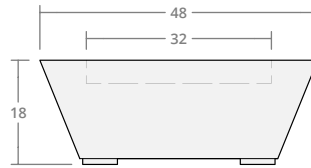

Square Tapered 36W 18H

Dimensions: 36" L x 36" W x 18" H
Burner Pan Size: 19" square
Output: 84,000 BTU

Square Tapered 36W 24H

Dimensions: 36" L x 36" W x 24" H
Burner Pan Size: 19" square
Output: 84,000 BTU

Square Tapered 42W 18H

Dimensions: 42" L x 42" W x 18" H
Burner Pan Size: 25" square
Output: 120,000 BTU

Square Tapered 42W 24H

Dimensions: 42" L x 42" W x 24" H
Burner Pan Size: 25" square
Output: 120,000 BTU

Square Tapered 48W 18H

Dimensions: 48"L x 48"W x 18"H
Burner Pan Size: 31" square
Output: 180,000 BTU

Square Tapered 48W 24H

Dimensions: 48"L x 48"W x 24"H
Burner Pan Size: 31" square
Output: 180,000 BTU

Square Tapered 54W 18H

Dimensions: 54"L x 54"W x 18"H
Burner Pan Size: 37" square
Output: 290,000 BTU

Square Tapered 54W 24H

Dimensions: 54"L x 54"W x 24"H
Burner Pan Size: 37" square
Output: 290,000 BTU