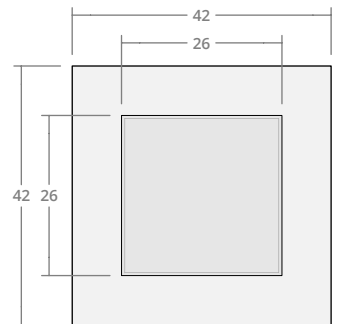

Square Tapered 36W 18H

Dimensions: 36" L x 36" W x 18" H
Burner Pan Size: 19" square
Output: 84,000 BTU

Square Tapered 36W 24H

Dimensions: 36" L x 36" W x 24" H
Burner Pan Size: 19" square
Output: 84,000 BTU

Square Tapered 42W 18H

Dimensions: 42" L x 42" W x 18" H
Burner Pan Size: 25" square
Output: 120,000 BTU

Square Tapered 42W 24H

Dimensions: 42" L x 42" W x 24" H
Burner Pan Size: 25" square
Output: 120,000 BTU

Square Tapered 48W 18H

Dimensions: 48"L x 48"W x 18"H
Burner Pan Size: 31" square
Output: 180,000 BTU

Square Tapered 48W 24H

Dimensions: 48"L x 48"W x 24"H
Burner Pan Size: 31" square
Output: 180,000 BTU

Square Tapered 54W 18H

Dimensions: 54"L x 54"W x 18"H
Burner Pan Size: 37" square
Output: 290,000 BTU

Square Tapered 54W 24H

Dimensions: 54"L x 54"W x 24"H
Burner Pan Size: 37" square
Output: 290,000 BTU