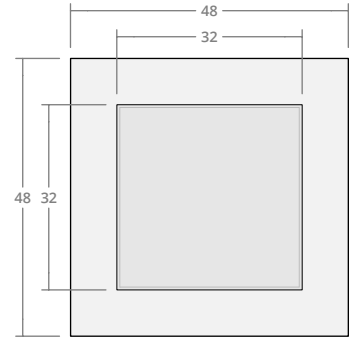

Square Tapered 36W 18H

Dimensions: 36" L x 36" W x 18" H
Burner Pan Size: 19" square
Output: 84,000 BTU

Square Tapered 36W 24H

Dimensions: 36" L x 36" W x 24" H
Burner Pan Size: 19" square
Output: 84,000 BTU

Square Tapered 42W 18H

Dimensions: 42" L x 42" W x 18" H
Burner Pan Size: 25" square
Output: 120,000 BTU

Square Tapered 42W 24H

Dimensions: 42" L x 42" W x 24" H
Burner Pan Size: 25" square
Output: 120,000 BTU

Square Tapered 48W 18H

Dimensions: 48"L x 48"W x 18"H
Burner Pan Size: 31" square
Output: 180,000 BTU

Square Tapered 48W 24H

Dimensions: 48"L x 48"W x 24"H
Burner Pan Size: 31" square
Output: 180,000 BTU

Square Tapered 54W 18H

Dimensions: 54"L x 54"W x 18"H
Burner Pan Size: 37" square
Output: 290,000 BTU

Square Tapered 54W 24H

Dimensions: 54"L x 54"W x 24"H
Burner Pan Size: 37" square
Output: 290,000 BTU