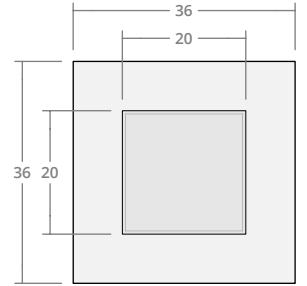

Square Tapered 36W 18H

Dimensions: 36" L x 36" W x 18" H
Burner Pan Size: 19" square
Output: 84,000 BTU

Square Tapered 36W 24H

Dimensions: 36" L x 36" W x 24" H
Burner Pan Size: 19" square
Output: 84,000 BTU

Square Tapered 42W 18H

Dimensions: 42" L x 42" W x 18" H
Burner Pan Size: 25" square
Output: 120,000 BTU

Square Tapered 42W 24H

Dimensions: 42" L x 42" W x 24" H
Burner Pan Size: 25" square
Output: 120,000 BTU

Square Tapered 48W 18H

Dimensions: 48"L x 48"W x 18"H
Burner Pan Size: 31" square
Output: 180,000 BTU

Square Tapered 48W 24H

Dimensions: 48"L x 48"W x 24"H
Burner Pan Size: 31" square
Output: 180,000 BTU

Square Tapered 54W 18H

Dimensions: 54"L x 54"W x 18"H
Burner Pan Size: 37" square
Output: 290,000 BTU

Square Tapered 54W 24H

Dimensions: 54"L x 54"W x 24"H
Burner Pan Size: 37" square
Output: 290,000 BTU