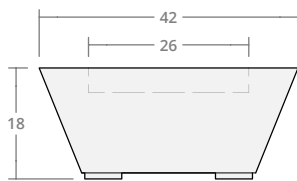

Square Tapered 36W 18H

Dimensions: 36" L x 36" W x 18" H
Burner Pan Size: 19" square
Output: 84,000 BTU

Square Tapered 36W 24H

Dimensions: 36" L x 36" W x 24" H
Burner Pan Size: 19" square
Output: 84,000 BTU

Square Tapered 42W 18H

Dimensions: 42" L x 42" W x 18" H
Burner Pan Size: 25" square
Output: 120,000 BTU

Square Tapered 42W 24H

Dimensions: 42" L x 42" W x 24" H
Burner Pan Size: 25" square
Output: 120,000 BTU

Square Tapered 48W 18H

Dimensions: 48"L x 48"W x 18"H
Burner Pan Size: 31" square
Output: 180,000 BTU

Square Tapered 48W 24H

Dimensions: 48"L x 48"W x 24"H
Burner Pan Size: 31" square
Output: 180,000 BTU

Square Tapered 54W 18H

Dimensions: 54"L x 54"W x 18"H
Burner Pan Size: 37" square
Output: 290,000 BTU

Square Tapered 54W 24H

Dimensions: 54"L x 54"W x 24"H
Burner Pan Size: 37" square
Output: 290,000 BTU