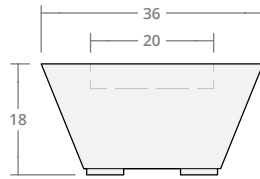

Square Tapered Fire Pit Reference Sheet

SQUARE TAPERED
FIRE PIT

Size	BURNER		AGGREGATE (RECOMMENDED)	
	Size	Output	Lava Rock	Fire Glass
36"W x 18"H	19" square	84,000 BTU	1 bag	21 lbs
36"W x 24"H	19" square	84,000 BTU	1 bag	21 lbs
42"W x 18"H	25" square	120,000 BTU	2 bags	35 lbs
42"W x 24"H	25" square	120,000 BTU	2 bags	35 lbs
48"W x 18"H	31" square	180,000 BTU	2 bags	53 lbs
48"W x 24"H	31" square	180,000 BTU	2 bags	53 lbs
54"W x 18"H	37" square	290,000 BTU	3 bags	75 lbs
54"W x 24"H	37" square	290,000 BTU	3 bags	75 lbs

Square Tapered 36W 18H

Dimensions: 36" L x 36" W x 18" H
Burner Pan Size: 19" square
Output: 84,000 BTU

Square Tapered 36W 24H

Dimensions: 36" L x 36" W x 24" H
Burner Pan Size: 19" square
Output: 84,000 BTU

Square Tapered 48W 18H

Dimensions: 48"L x 48"W x 18"H
Burner Pan Size: 31" square
Output: 180,000 BTU

Square Tapered 48W 24H

Dimensions: 48"L x 48"W x 24"H
Burner Pan Size: 31" square
Output: 180,000 BTU

Square Tapered 54W 18H

Dimensions: 54"L x 54"W x 18"H
Burner Pan Size: 37" square
Output: 290,000 BTU

Square Tapered 54W 24H

Dimensions: 54"L x 54"W x 24"H
Burner Pan Size: 37" square
Output: 290,000 BTU