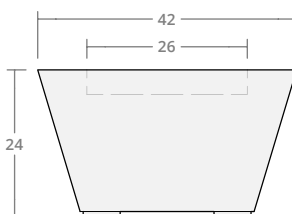

Square Tapered 36W 18H

Dimensions: 36" L x 36" W x 18" H
Burner Pan Size: 19" square
Output: 84,000 BTU

Square Tapered 36W 24H

Dimensions: 36" L x 36" W x 24" H
Burner Pan Size: 19" square
Output: 84,000 BTU

Square Tapered 42W 18H

Dimensions: 42" L x 42" W x 18" H
Burner Pan Size: 25" square
Output: 120,000 BTU

Square Tapered 42W 24H

Dimensions: 42" L x 42" W x 24" H
Burner Pan Size: 25" square
Output: 120,000 BTU

Square Tapered 48W 18H

Dimensions: 48"L x 48"W x 18"H
Burner Pan Size: 31" square
Output: 180,000 BTU

Square Tapered 48W 24H

Dimensions: 48"L x 48"W x 24"H
Burner Pan Size: 31" square
Output: 180,000 BTU

Square Tapered 54W 18H

Dimensions: 54"L x 54"W x 18"H
Burner Pan Size: 37" square
Output: 290,000 BTU

Square Tapered 54W 24H

Dimensions: 54"L x 54"W x 24"H
Burner Pan Size: 37" square
Output: 290,000 BTU