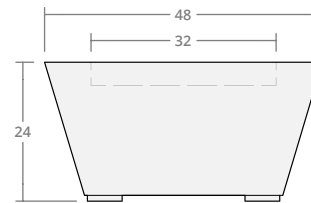

Square Tapered 36W 18H

Dimensions: 36" L x 36" W x 18" H
Burner Pan Size: 19" square
Output: 84,000 BTU

Square Tapered 36W 24H

Dimensions: 36" L x 36" W x 24" H
Burner Pan Size: 19" square
Output: 84,000 BTU

Square Tapered 42W 18H

Dimensions: 42" L x 42" W x 18" H
Burner Pan Size: 25" square
Output: 120,000 BTU

Square Tapered 42W 24H

Dimensions: 42" L x 42" W x 24" H
Burner Pan Size: 25" square
Output: 120,000 BTU

Square Tapered 48W 18H

Dimensions: 48"L x 48"W x 18"H
Burner Pan Size: 31" square
Output: 180,000 BTU

Square Tapered 48W 24H

Dimensions: 48"L x 48"W x 24"H
Burner Pan Size: 31" square
Output: 180,000 BTU

Square Tapered 54W 18H

Dimensions: 54"L x 54"W x 18"H
Burner Pan Size: 37" square
Output: 290,000 BTU

Square Tapered 54W 24H

Dimensions: 54"L x 54"W x 24"H
Burner Pan Size: 37" square
Output: 290,000 BTU