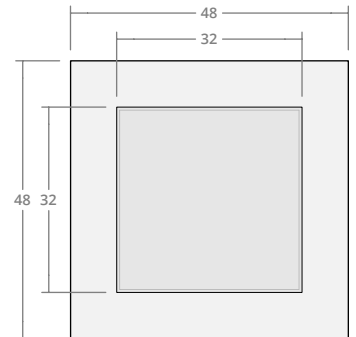

Square Tapered 36W 18H

Dimensions: 36" L x 36" W x 18" H
Burner Pan Size: 19" square
Output: 84,000 BTU

Square Tapered 36W 24H

Dimensions: 36" L x 36" W x 24" H
Burner Pan Size: 19" square
Output: 84,000 BTU

Square Tapered 42W 18H

Dimensions: 42" L x 42" W x 18" H
Burner Pan Size: 25" square
Output: 120,000 BTU

Square Tapered 42W 24H

Dimensions: 42" L x 42" W x 24" H
Burner Pan Size: 25" square
Output: 120,000 BTU

Square Tapered 48W 18H

Dimensions: 48"L x 48"W x 18"H
Burner Pan Size: 31" square
Output: 180,000 BTU

Square Tapered 48W 24H

Dimensions: 48"L x 48"W x 24"H
Burner Pan Size: 31" square
Output: 180,000 BTU

Square Tapered 54W 18H

Dimensions: 54"L x 54"W x 18"H
Burner Pan Size: 37" square
Output: 290,000 BTU

Square Tapered 54W 24H

Dimensions: 54"L x 54"W x 24"H
Burner Pan Size: 37" square
Output: 290,000 BTU