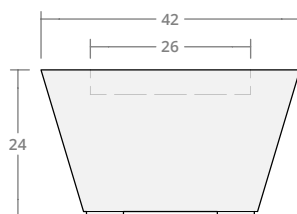

Square Tapered 36W 18H

Dimensions: 36" L x 36" W x 18" H
Burner Pan Size: 19" square
Output: 84,000 BTU

Square Tapered 36W 24H

Dimensions: 36" L x 36" W x 24" H
Burner Pan Size: 19" square
Output: 84,000 BTU

Square Tapered 42W 18H

Dimensions: 42" L x 42" W x 18" H
Burner Pan Size: 25" square
Output: 120,000 BTU

Square Tapered 42W 24H

Dimensions: 42" L x 42" W x 24" H
Burner Pan Size: 25" square
Output: 120,000 BTU

Square Tapered 48W 18H

Dimensions: 48"L x 48"W x 18"H
Burner Pan Size: 31" square
Output: 180,000 BTU

Square Tapered 48W 24H

Dimensions: 48"L x 48"W x 24"H
Burner Pan Size: 31" square
Output: 180,000 BTU

Square Tapered 54W 18H

Dimensions: 54"L x 54"W x 18"H
Burner Pan Size: 37" square
Output: 290,000 BTU

Square Tapered 54W 24H

Dimensions: 54"L x 54"W x 24"H
Burner Pan Size: 37" square
Output: 290,000 BTU