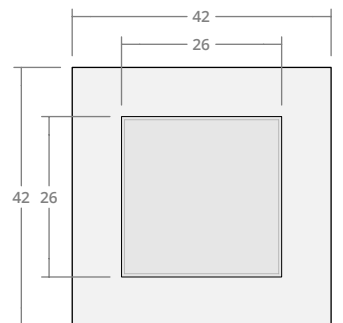

Square Tapered 36W 18H

Dimensions: 36" L x 36" W x 18" H
Burner Pan Size: 19" square
Output: 84,000 BTU

Square Tapered 36W 24H

Dimensions: 36" L x 36" W x 24" H
Burner Pan Size: 19" square
Output: 84,000 BTU

Square Tapered 42W 18H

Dimensions: 42" L x 42" W x 18" H
Burner Pan Size: 25" square
Output: 120,000 BTU

Square Tapered 42W 24H

Dimensions: 42" L x 42" W x 24" H
Burner Pan Size: 25" square
Output: 120,000 BTU

Square Tapered 48W 18H

Dimensions: 48"L x 48"W x 18"H
Burner Pan Size: 31" square
Output: 180,000 BTU

Square Tapered 48W 24H

Dimensions: 48"L x 48"W x 24"H
Burner Pan Size: 31" square
Output: 180,000 BTU

Square Tapered 54W 18H

Dimensions: 54"L x 54"W x 18"H
Burner Pan Size: 37" square
Output: 290,000 BTU

Square Tapered 54W 24H

Dimensions: 54"L x 54"W x 24"H
Burner Pan Size: 37" square
Output: 290,000 BTU