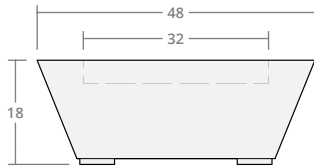

Square Tapered 36W 18H

Dimensions: 36" L x 36" W x 18" H
Burner Pan Size: 19" square
Output: 84,000 BTU

Square Tapered 36W 24H

Dimensions: 36" L x 36" W x 24" H
Burner Pan Size: 19" square
Output: 84,000 BTU

Square Tapered 42W 18H

Dimensions: 42" L x 42" W x 18" H
Burner Pan Size: 25" square
Output: 120,000 BTU

Square Tapered 42W 24H

Dimensions: 42" L x 42" W x 24" H
Burner Pan Size: 25" square
Output: 120,000 BTU

Square Tapered 48W 18H

Dimensions: 48"L x 48"W x 18"H
Burner Pan Size: 31" square
Output: 180,000 BTU

Square Tapered 48W 24H

Dimensions: 48"L x 48"W x 24"H
Burner Pan Size: 31" square
Output: 180,000 BTU

Square Tapered 54W 18H

Dimensions: 54"L x 54"W x 18"H
Burner Pan Size: 37" square
Output: 290,000 BTU

Square Tapered 54W 24H

Dimensions: 54"L x 54"W x 24"H
Burner Pan Size: 37" square
Output: 290,000 BTU