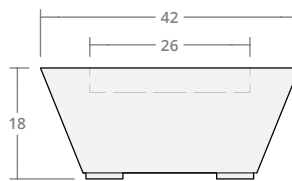

Square Tapered 36W 18H

Dimensions: 36" L x 36" W x 18" H
Burner Pan Size: 19" square
Output: 84,000 BTU

Square Tapered 36W 24H

Dimensions: 36" L x 36" W x 24" H
Burner Pan Size: 19" square
Output: 84,000 BTU

Square Tapered 42W 18H

Dimensions: 42" L x 42" W x 18" H
Burner Pan Size: 25" square
Output: 120,000 BTU

Square Tapered 42W 24H

Dimensions: 42" L x 42" W x 24" H
Burner Pan Size: 25" square
Output: 120,000 BTU

Square Tapered 48W 18H

Dimensions: 48"L x 48"W x 18"H
Burner Pan Size: 31" square
Output: 180,000 BTU

Square Tapered 48W 24H

Dimensions: 48"L x 48"W x 24"H
Burner Pan Size: 31" square
Output: 180,000 BTU

Square Tapered 54W 18H

Dimensions: 54"L x 54"W x 18"H
Burner Pan Size: 37" square
Output: 290,000 BTU

Square Tapered 54W 24H

Dimensions: 54"L x 54"W x 24"H
Burner Pan Size: 37" square
Output: 290,000 BTU