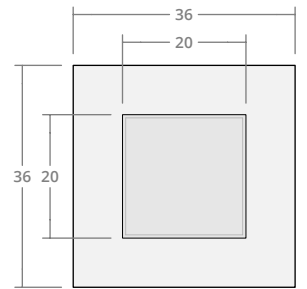

Square Tapered 36W 18H

Dimensions: 36" L x 36" W x 18" H
Burner Pan Size: 19" square
Output: 84,000 BTU

Square Tapered 36W 24H

Dimensions: 36" L x 36" W x 24" H
Burner Pan Size: 19" square
Output: 84,000 BTU

Square Tapered 42W 18H

Dimensions: 42" L x 42" W x 18" H
Burner Pan Size: 25" square
Output: 120,000 BTU

Square Tapered 42W 24H

Dimensions: 42" L x 42" W x 24" H
Burner Pan Size: 25" square
Output: 120,000 BTU

Square Tapered 48W 18H

Dimensions: 48"L x 48"W x 18"H
Burner Pan Size: 31" square
Output: 180,000 BTU

Square Tapered 48W 24H

Dimensions: 48"L x 48"W x 24"H
Burner Pan Size: 31" square
Output: 180,000 BTU

Square Tapered 54W 18H

Dimensions: 54"L x 54"W x 18"H
Burner Pan Size: 37" square
Output: 290,000 BTU

Square Tapered 54W 24H

Dimensions: 54"L x 54"W x 24"H
Burner Pan Size: 37" square
Output: 290,000 BTU