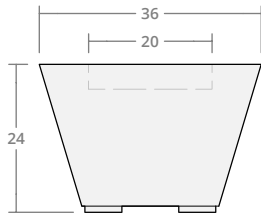

Square Tapered Fire Pit Reference Sheet

SQUARE TAPERED
FIRE PIT

Size	BURNER		AGGREGATE (RECOMMENDED)	
	Size	Output	Lava Rock	Fire Glass
36"W x 18"H	19" square	84,000 BTU	1 bag	21 lbs
36"W x 24"H	19" square	84,000 BTU	1 bag	21 lbs
42"W x 18"H	25" square	120,000 BTU	2 bags	35 lbs
42"W x 24"H	25" square	120,000 BTU	2 bags	35 lbs
48"W x 18"H	31" square	180,000 BTU	2 bags	53 lbs
48"W x 24"H	31" square	180,000 BTU	2 bags	53 lbs
54"W x 18"H	37" square	290,000 BTU	3 bags	75 lbs
54"W x 24"H	37" square	290,000 BTU	3 bags	75 lbs

Square Tapered 36W 18H

Dimensions: 36" L x 36" W x 18" H
Burner Pan Size: 19" square
Output: 84,000 BTU

Square Tapered 36W 24H

Dimensions: 36" L x 36" W x 24" H
Burner Pan Size: 19" square
Output: 84,000 BTU

Square Tapered 48W 18H

Dimensions: 48"L x 48"W x 18"H
Burner Pan Size: 31" square
Output: 180,000 BTU

Square Tapered 48W 24H

Dimensions: 48"L x 48"W x 24"H
Burner Pan Size: 31" square
Output: 180,000 BTU

Square Tapered 54W 18H

Dimensions: 54"L x 54"W x 18"H
Burner Pan Size: 37" square
Output: 290,000 BTU

Square Tapered 54W 24H

Dimensions: 54"L x 54"W x 24"H
Burner Pan Size: 37" square
Output: 290,000 BTU