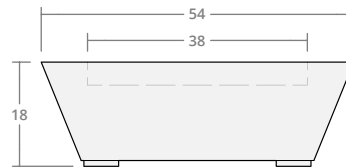

Square Tapered 36W 18H

Dimensions: 36" L x 36" W x 18" H
Burner Pan Size: 19" square
Output: 84,000 BTU

Square Tapered 36W 24H

Dimensions: 36" L x 36" W x 24" H
Burner Pan Size: 19" square
Output: 84,000 BTU

Square Tapered 42W 18H

Dimensions: 42" L x 42" W x 18" H
Burner Pan Size: 25" square
Output: 120,000 BTU

Square Tapered 42W 24H

Dimensions: 42" L x 42" W x 24" H
Burner Pan Size: 25" square
Output: 120,000 BTU

Square Tapered 48W 18H

Dimensions: 48"L x 48"W x 18"H
Burner Pan Size: 31" square
Output: 180,000 BTU

Square Tapered 48W 24H

Dimensions: 48"L x 48"W x 24"H
Burner Pan Size: 31" square
Output: 180,000 BTU

Square Tapered 54W 18H

Dimensions: 54"L x 54"W x 18"H
Burner Pan Size: 37" square
Output: 290,000 BTU

Square Tapered 54W 24H

Dimensions: 54"L x 54"W x 24"H
Burner Pan Size: 37" square
Output: 290,000 BTU