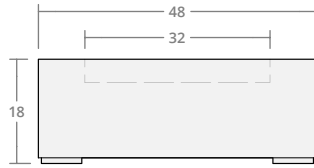

Square 48W 18H

Dimensions: 48"L x 48"W x 18"H
Burner Pan Size: 31" square
Output: 180,000 BTU