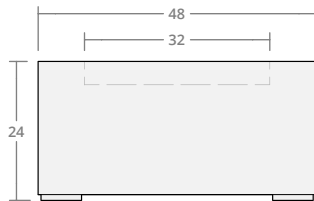

### Square 42W 24H

Dimensions: 42"L x 42"W x 24"H  
Burner Pan Size: 25" square  
Output: 120,000 BTU

### Square 48W 18H

Dimensions: 48"L x 48"W x 18"H  
Burner Pan Size: 31" square  
Output: 180,000 BTU

### Square 54W 18H

Dimensions: 54"L x 54"W x 18"H  
Burner Pan Size: 37" square  
Output: 290,000 BTU

### Square 54W 24H

Dimensions: 54"L x 54"W x 24"H  
Burner Pan Size: 37" square  
Output: 290,000 BTU