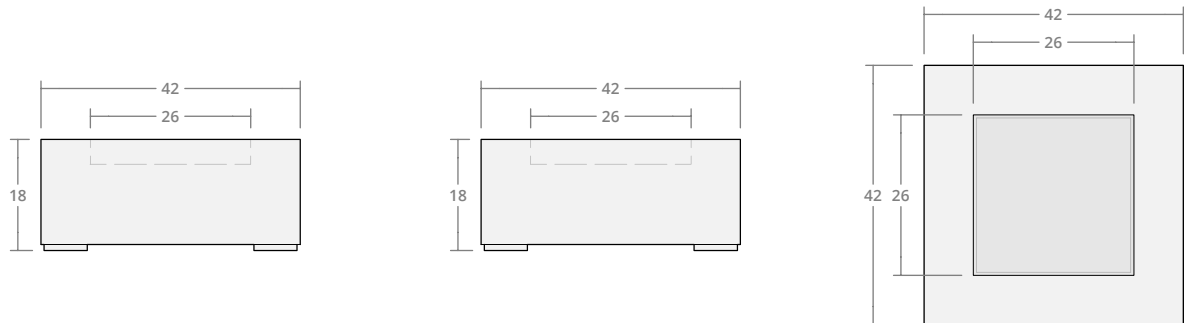

Square 42W 18H

Dimensions: 42"L x 42"W x 18"H
Burner Pan Size: 25" square
Output: 120,000 BTU