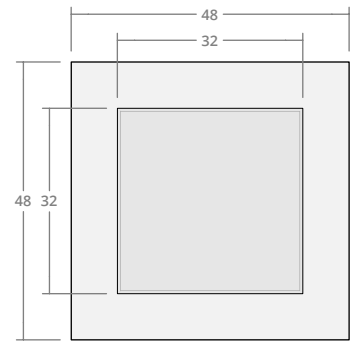

### Square 42W 24H

Dimensions: 42"L x 42"W x 24"H  
Burner Pan Size: 25" square  
Output: 120,000 BTU

### Square 48W 18H

Dimensions: 48"L x 48"W x 18"H  
Burner Pan Size: 31" square  
Output: 180,000 BTU

### Square 54W 18H

Dimensions: 54"L x 54"W x 18"H  
Burner Pan Size: 37" square  
Output: 290,000 BTU

### Square 54W 24H

Dimensions: 54"L x 54"W x 24"H  
Burner Pan Size: 37" square  
Output: 290,000 BTU