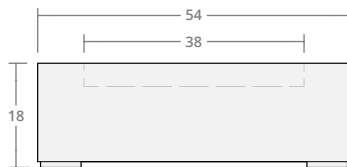

### Square 42W 24H

Dimensions: 42"L x 42"W x 24"H  
Burner Pan Size: 25" square  
Output: 120,000 BTU

### Square 48W 18H

Dimensions: 48"L x 48"W x 18"H  
Burner Pan Size: 31" square  
Output: 180,000 BTU

### Square 48W 24H

Dimensions: 48"L x 48"W x 24"H  
Burner Pan Size: 31" square  
Output: 180,000 BTU

### Square 54W 18H

Dimensions: 54"L x 54"W x 18"H  
Burner Pan Size: 37" square  
Output: 290,000 BTU