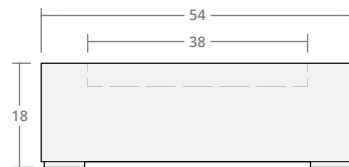

### Square 42W 24H

Dimensions: 42"L x 42"W x 24"H  
Burner Pan Size: 25" square  
Output: 120,000 BTU

### Square 48W 18H

Dimensions: 48"L x 48"W x 18"H  
Burner Pan Size: 31" square  
Output: 180,000 BTU

### Square 48W 24H

Dimensions: 48"L x 48"W x 24"H  
Burner Pan Size: 31" square  
Output: 180,000 BTU

### Square 54W 18H

Dimensions: 54"L x 54"W x 18"H  
Burner Pan Size: 37" square  
Output: 290,000 BTU