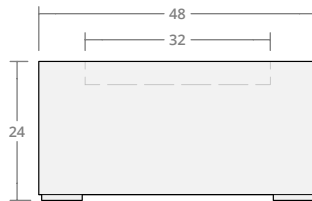

### Square 42W 18H

Dimensions: 42"L x 42"W x 18"H  
Burner Pan Size: 25" square  
Output: 120,000 BTU

### Square 42W 24H

Dimensions: 42"L x 42"W x 24"H  
Burner Pan Size: 25" square  
Output: 120,000 BTU

### Square 48W 18H

Dimensions: 48"L x 48"W x 18"H  
Burner Pan Size: 31" square  
Output: 180,000 BTU

### Square 54W 18H

Dimensions: 54"L x 54"W x 18"H  
Burner Pan Size: 37" square  
Output: 290,000 BTU