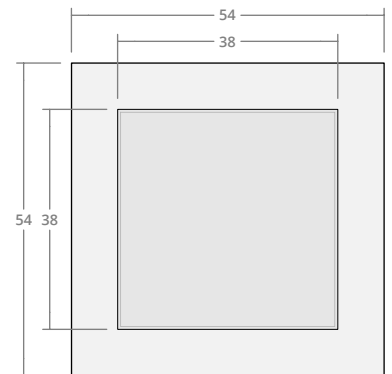

### Square 48W 18H

Dimensions: 48"L x 48"W x 18"H  
Burner Pan Size: 31" square  
Output: 180,000 BTU

### Square 48W 24H

Dimensions: 48"L x 48"W x 24"H  
Burner Pan Size: 31" square  
Output: 180,000 BTU

### Square 54W 18H

Dimensions: 54"L x 54"W x 18"H  
Burner Pan Size: 37" square  
Output: 290,000 BTU

### Square 54W 24H

Dimensions: 54"L x 54"W x 24"H  
Burner Pan Size: 37" square  
Output: 290,000 BTU