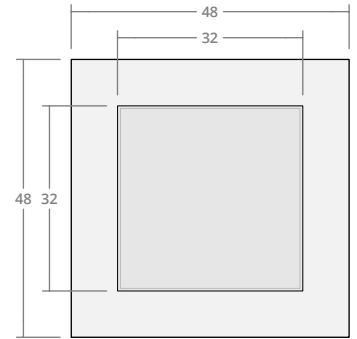

Square 48W 18H

Dimensions: 48"L x 48"W x 18"H
Burner Pan Size: 31" square
Output: 180,000 BTU