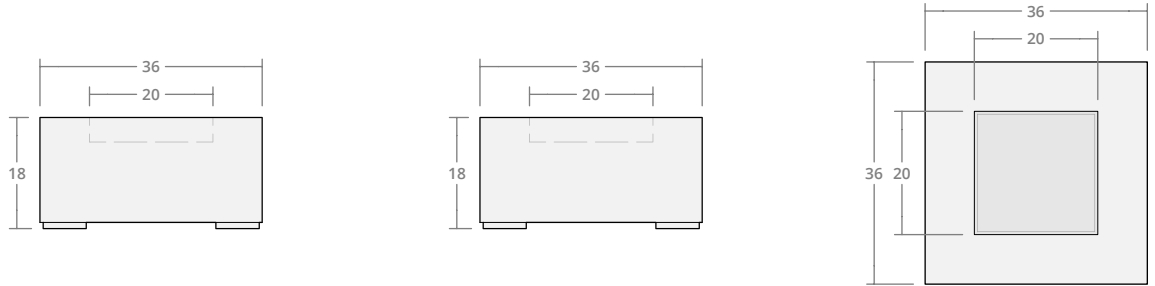

### Square 36W 18H

Dimensions: 36"L x 36"W x 18"H  
Burner Pan Size: 19" square  
Output: 84,000 BTU

### Square 36W 24H

Dimensions: 36"L x 36"W x 24"H  
Burner Pan Size: 19" square  
Output: 84,000 BTU

### Square 54W 18H

Dimensions: 54"L x 54"W x 18"H  
Burner Pan Size: 37" square  
Output: 290,000 BTU

### Square 54W 24H

Dimensions: 54"L x 54"W x 24"H  
Burner Pan Size: 37" square  
Output: 290,000 BTU