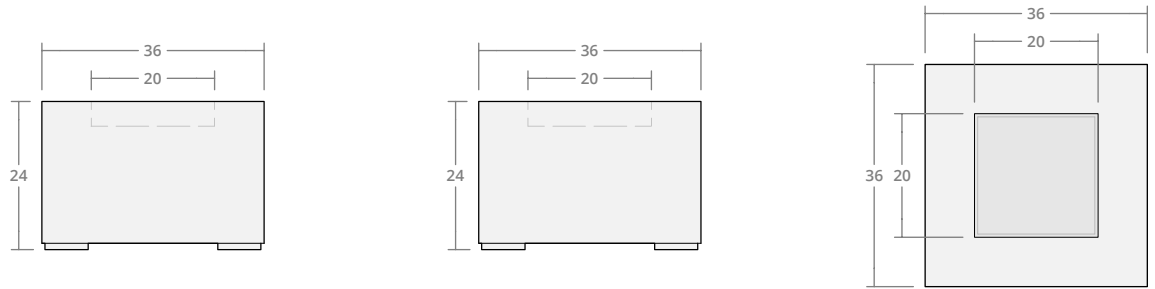

### Square 36W 18H

Dimensions: 36"L x 36"W x 18"H  
Burner Pan Size: 19" square  
Output: 84,000 BTU

### Square 36W 24H

Dimensions: 36"L x 36"W x 24"H  
Burner Pan Size: 19" square  
Output: 84,000 BTU

### Square 54W 18H

Dimensions: 54"L x 54"W x 18"H  
Burner Pan Size: 37" square  
Output: 290,000 BTU

### Square 54W 24H

Dimensions: 54"L x 54"W x 24"H  
Burner Pan Size: 37" square  
Output: 290,000 BTU