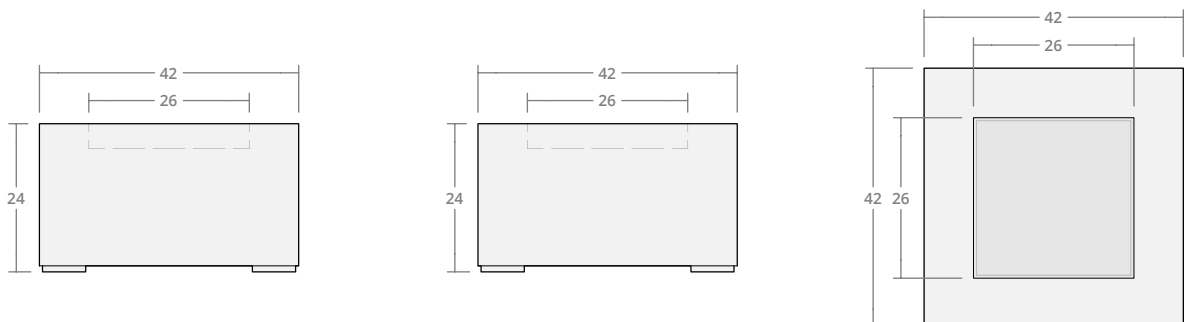

### Square 36W 24H

Dimensions: 36"L x 36"W x 24"H  
Burner Pan Size: 19" square  
Output: 84,000 BTU

### Square 48W 18H

Dimensions: 48"L x 48"W x 18"H  
Burner Pan Size: 31" square  
Output: 180,000 BTU

### Square 54W 18H

Dimensions: 54"L x 54"W x 18"H  
Burner Pan Size: 37" square  
Output: 290,000 BTU

### Square 54W 24H

Dimensions: 54"L x 54"W x 24"H  
Burner Pan Size: 37" square  
Output: 290,000 BTU