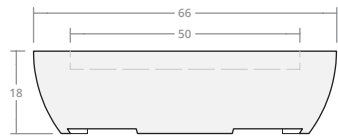

Round Bowl 36W 18H

Dimensions: 36"W x 18"H
Burner Pan Size: 19" round
Output: 120,000 BTU

Round Bowl 36W 24H

Dimensions: 36"W x 24"H
Burner Pan Size: 19" round
Output: 120,000 BTU

Round Bowl 42W 18H

Dimensions: 42"W x 18"H
Burner Pan Size: 25" round
Output: 120,000 BTU

Round Bowl 42W 24H

Dimensions: 42"W x 24"H
Burner Pan Size: 25" round
Output: 120,000 BTU

Round Bowl 48W 18H

Dimensions: 48"W x 18"H
Burner Pan Size: 31" round
Output: 180,000 BTU

Round Bowl 48W 24H

Dimensions: 48"W x 24"H
Burner Pan Size: 31" round
Output: 180,000 BTU

Round Bowl 54W 18H

Dimensions: 54"W x 18"H
Burner Pan Size: 37" round
Output: 290,000 BTU

Round Bowl 54W 24H

Dimensions: 54"W x 24"H
Burner Pan Size: 37" round
Output: 290,000 BTU

Round Bowl 60W 18H

Dimensions: 60"W x 18"H
Burner Pan Size: 43" round
Output: 290,000 BTU

Round Bowl 60W 24H

Dimensions: 60"W x 24"H
Burner Pan Size: 43" round
Output: 290,000 BTU

Round Bowl 66W 18H

Dimensions: 66"W x 18"H
Burner Pan Size: 49" round
Output: 350,000 BTU

Round Bowl 66W 24H

Dimensions: 66"W x 24"H
Burner Pan Size: 49" round
Output: 350,000 BTU