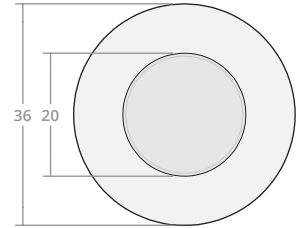

Round Bowl 36W 18H

Dimensions: 36"W x 18"H
Burner Pan Size: 19" round
Output: 120,000 BTU

Round Bowl 36W 24H

Dimensions: 36"W x 24"H
Burner Pan Size: 19" round
Output: 120,000 BTU

Round Bowl 42W 18H

Dimensions: 42"W x 18"H
Burner Pan Size: 25" round
Output: 120,000 BTU

Round Bowl 42W 24H

Dimensions: 42"W x 24"H
Burner Pan Size: 25" round
Output: 120,000 BTU

Round Bowl 48W 18H

Dimensions: 48"W x 18"H
Burner Pan Size: 31" round
Output: 180,000 BTU

Round Bowl 48W 24H

Dimensions: 48"W x 24"H
Burner Pan Size: 31" round
Output: 180,000 BTU

Round Bowl 54W 18H

Dimensions: 54"W x 18"H
Burner Pan Size: 37" round
Output: 290,000 BTU

Round Bowl 54W 24H

Dimensions: 54"W x 24"H
Burner Pan Size: 37" round
Output: 290,000 BTU

Round Bowl 60W 18H

Dimensions: 60"W x 18"H
Burner Pan Size: 43" round
Output: 290,000 BTU

Round Bowl 60W 24H

Dimensions: 60"W x 24"H
Burner Pan Size: 43" round
Output: 290,000 BTU

Round Bowl 66W 18H

Dimensions: 66"W x 18"H
Burner Pan Size: 49" round
Output: 350,000 BTU

Round Bowl 66W 24H

Dimensions: 66"W x 24"H
Burner Pan Size: 49" round
Output: 350,000 BTU