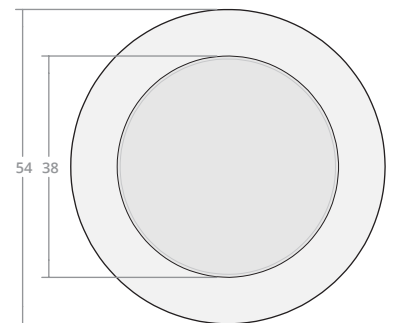

Round Bowl 36W 18H

Dimensions: 36"W x 18"H
Burner Pan Size: 19" round
Output: 120,000 BTU

Round Bowl 36W 24H

Dimensions: 36"W x 24"H
Burner Pan Size: 19" round
Output: 120,000 BTU

Round Bowl 42W 18H

Dimensions: 42"W x 18"H
Burner Pan Size: 25" round
Output: 120,000 BTU

Round Bowl 42W 24H

Dimensions: 42"W x 24"H
Burner Pan Size: 25" round
Output: 120,000 BTU

Round Bowl 48W 18H

Dimensions: 48"W x 18"H
Burner Pan Size: 31" round
Output: 180,000 BTU

Round Bowl 48W 24H

Dimensions: 48"W x 24"H
Burner Pan Size: 31" round
Output: 180,000 BTU

Round Bowl 54W 18H

Dimensions: 54"W x 18"H
Burner Pan Size: 37" round
Output: 290,000 BTU

Round Bowl 54W 24H

Dimensions: 54"W x 24"H
Burner Pan Size: 37" round
Output: 290,000 BTU

Round Bowl 60W 18H

Dimensions: 60"W x 18"H
Burner Pan Size: 43" round
Output: 290,000 BTU

Round Bowl 60W 24H

Dimensions: 60"W x 24"H
Burner Pan Size: 43" round
Output: 290,000 BTU

Round Bowl 66W 18H

Dimensions: 66"W x 18"H
Burner Pan Size: 49" round
Output: 350,000 BTU

Round Bowl 66W 24H

Dimensions: 66"W x 24"H
Burner Pan Size: 49" round
Output: 350,000 BTU