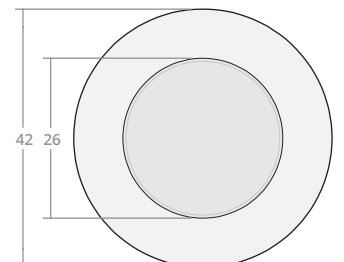

Round Bowl 36W 18H

Dimensions: 36"W x 18"H
Burner Pan Size: 19" round
Output: 120,000 BTU

Round Bowl 36W 24H

Dimensions: 36"W x 24"H
Burner Pan Size: 19" round
Output: 120,000 BTU

Round Bowl 42W 18H

Dimensions: 42"W x 18"H
Burner Pan Size: 25" round
Output: 120,000 BTU

Round Bowl 42W 24H

Dimensions: 42"W x 24"H
Burner Pan Size: 25" round
Output: 120,000 BTU

Round Bowl 48W 18H

Dimensions: 48"W x 18"H
Burner Pan Size: 31" round
Output: 180,000 BTU

Round Bowl 48W 24H

Dimensions: 48"W x 24"H
Burner Pan Size: 31" round
Output: 180,000 BTU

Round Bowl 54W 18H

Dimensions: 54"W x 18"H
Burner Pan Size: 37" round
Output: 290,000 BTU

Round Bowl 54W 24H

Dimensions: 54"W x 24"H
Burner Pan Size: 37" round
Output: 290,000 BTU

Round Bowl 60W 18H

Dimensions: 60"W x 18"H
Burner Pan Size: 43" round
Output: 290,000 BTU

Round Bowl 60W 24H

Dimensions: 60"W x 24"H
Burner Pan Size: 43" round
Output: 290,000 BTU

Round Bowl 66W 18H

Dimensions: 66"W x 18"H
Burner Pan Size: 49" round
Output: 350,000 BTU

Round Bowl 66W 24H

Dimensions: 66"W x 24"H
Burner Pan Size: 49" round
Output: 350,000 BTU