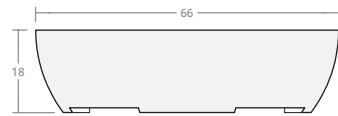

Round Bowl 36W 18H

Dimensions: 36"W x 18"H
Burner Pan Size: 19" round
Output: 120,000 BTU

Round Bowl 36W 24H

Dimensions: 36"W x 24"H
Burner Pan Size: 19" round
Output: 120,000 BTU

Round Bowl 42W 18H

Dimensions: 42"W x 18"H
Burner Pan Size: 25" round
Output: 120,000 BTU

Round Bowl 42W 24H

Dimensions: 42"W x 24"H
Burner Pan Size: 25" round
Output: 120,000 BTU

Round Bowl 48W 18H

Dimensions: 48"W x 18"H
Burner Pan Size: 31" round
Output: 180,000 BTU

Round Bowl 48W 24H

Dimensions: 48"W x 24"H
Burner Pan Size: 31" round
Output: 180,000 BTU

Round Bowl 54W 18H

Dimensions: 54"W x 18"H
Burner Pan Size: 37" round
Output: 290,000 BTU

Round Bowl 54W 24H

Dimensions: 54"W x 24"H
Burner Pan Size: 37" round
Output: 290,000 BTU

Round Bowl 60W 18H

Dimensions: 60"W x 18"H
Burner Pan Size: 43" round
Output: 290,000 BTU

Round Bowl 60W 24H

Dimensions: 60"W x 24"H
Burner Pan Size: 43" round
Output: 290,000 BTU

Round Bowl 66W 18H

Dimensions: 66"W x 18"H
Burner Pan Size: 49" round
Output: 350,000 BTU

Round Bowl 66W 24H

Dimensions: 66"W x 24"H
Burner Pan Size: 49" round
Output: 350,000 BTU