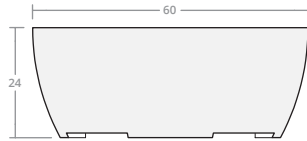

Round Bowl 36W 18H

Dimensions: 36"W x 18"H
Burner Pan Size: 19" round
Output: 120,000 BTU

Round Bowl 36W 24H

Dimensions: 36"W x 24"H
Burner Pan Size: 19" round
Output: 120,000 BTU

Round Bowl 42W 18H

Dimensions: 42"W x 18"H
Burner Pan Size: 25" round
Output: 120,000 BTU

Round Bowl 42W 24H

Dimensions: 42"W x 24"H
Burner Pan Size: 25" round
Output: 120,000 BTU

Round Bowl 48W 18H

Dimensions: 48"W x 18"H
Burner Pan Size: 31" round
Output: 180,000 BTU

Round Bowl 48W 24H

Dimensions: 48"W x 24"H
Burner Pan Size: 31" round
Output: 180,000 BTU

Round Bowl 54W 18H

Dimensions: 54"W x 18"H
Burner Pan Size: 37" round
Output: 290,000 BTU

Round Bowl 54W 24H

Dimensions: 54"W x 24"H
Burner Pan Size: 37" round
Output: 290,000 BTU

Round Bowl 60W 18H

Dimensions: 60"W x 18"H
Burner Pan Size: 43" round
Output: 290,000 BTU

Round Bowl 60W 24H

Dimensions: 60"W x 24"H
Burner Pan Size: 43" round
Output: 290,000 BTU

Round Bowl 66W 18H

Dimensions: 66"W x 18"H
Burner Pan Size: 49" round
Output: 350,000 BTU

Round Bowl 66W 24H

Dimensions: 66"W x 24"H
Burner Pan Size: 49" round
Output: 350,000 BTU