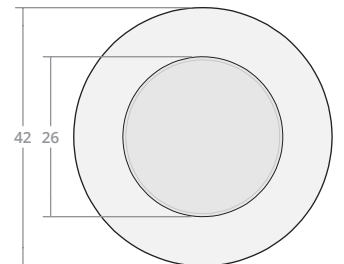

Round Bowl 36W 18H

Dimensions: 36"W x 18"H
Burner Pan Size: 19" round
Output: 120,000 BTU

Round Bowl 36W 24H

Dimensions: 36"W x 24"H
Burner Pan Size: 19" round
Output: 120,000 BTU

Round Bowl 42W 18H

Dimensions: 42"W x 18"H
Burner Pan Size: 25" round
Output: 120,000 BTU

Round Bowl 42W 24H

Dimensions: 42"W x 24"H
Burner Pan Size: 25" round
Output: 120,000 BTU

Round Bowl 48W 18H

Dimensions: 48"W x 18"H
Burner Pan Size: 31" round
Output: 180,000 BTU

Round Bowl 48W 24H

Dimensions: 48"W x 24"H
Burner Pan Size: 31" round
Output: 180,000 BTU

Round Bowl 54W 18H

Dimensions: 54"W x 18"H
Burner Pan Size: 37" round
Output: 290,000 BTU

Round Bowl 54W 24H

Dimensions: 54"W x 24"H
Burner Pan Size: 37" round
Output: 290,000 BTU

Round Bowl 60W 18H

Dimensions: 60"W x 18"H
Burner Pan Size: 43" round
Output: 290,000 BTU

Round Bowl 60W 24H

Dimensions: 60"W x 24"H
Burner Pan Size: 43" round
Output: 290,000 BTU

Round Bowl 66W 18H

Dimensions: 66"W x 18"H
Burner Pan Size: 49" round
Output: 350,000 BTU

Round Bowl 66W 24H

Dimensions: 66"W x 24"H
Burner Pan Size: 49" round
Output: 350,000 BTU