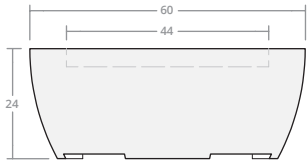

Round Bowl 36W 18H

Dimensions: 36"W x 18"H
Burner Pan Size: 19" round
Output: 120,000 BTU

Round Bowl 36W 24H

Dimensions: 36"W x 24"H
Burner Pan Size: 19" round
Output: 120,000 BTU

Round Bowl 42W 18H

Dimensions: 42"W x 18"H
Burner Pan Size: 25" round
Output: 120,000 BTU

Round Bowl 42W 24H

Dimensions: 42"W x 24"H
Burner Pan Size: 25" round
Output: 120,000 BTU

Round Bowl 48W 18H

Dimensions: 48"W x 18"H
Burner Pan Size: 31" round
Output: 180,000 BTU

Round Bowl 48W 24H

Dimensions: 48"W x 24"H
Burner Pan Size: 31" round
Output: 180,000 BTU

Round Bowl 54W 18H

Dimensions: 54"W x 18"H
Burner Pan Size: 37" round
Output: 290,000 BTU

Round Bowl 54W 24H

Dimensions: 54"W x 24"H
Burner Pan Size: 37" round
Output: 290,000 BTU

Round Bowl 60W 18H

Dimensions: 60"W x 18"H
Burner Pan Size: 43" round
Output: 290,000 BTU

Round Bowl 60W 24H

Dimensions: 60"W x 24"H
Burner Pan Size: 43" round
Output: 290,000 BTU

Round Bowl 66W 18H

Dimensions: 66"W x 18"H
Burner Pan Size: 49" round
Output: 350,000 BTU

Round Bowl 66W 24H

Dimensions: 66"W x 24"H
Burner Pan Size: 49" round
Output: 350,000 BTU