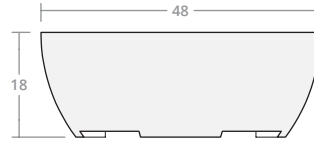

Round Bowl 36W 18H

Dimensions: 36"W x 18"H
Burner Pan Size: 19" round
Output: 120,000 BTU

Round Bowl 36W 24H

Dimensions: 36"W x 24"H
Burner Pan Size: 19" round
Output: 120,000 BTU

Round Bowl 42W 18H

Dimensions: 42"W x 18"H
Burner Pan Size: 25" round
Output: 120,000 BTU

Round Bowl 42W 24H

Dimensions: 42"W x 24"H
Burner Pan Size: 25" round
Output: 120,000 BTU

Round Bowl 48W 18H

Dimensions: 48"W x 18"H
Burner Pan Size: 31" round
Output: 180,000 BTU

Round Bowl 48W 24H

Dimensions: 48"W x 24"H
Burner Pan Size: 31" round
Output: 180,000 BTU

Round Bowl 54W 18H

Dimensions: 54"W x 18"H
Burner Pan Size: 37" round
Output: 290,000 BTU

Round Bowl 54W 24H

Dimensions: 54"W x 24"H
Burner Pan Size: 37" round
Output: 290,000 BTU

Round Bowl 60W 18H

Dimensions: 60"W x 18"H
Burner Pan Size: 43" round
Output: 290,000 BTU

Round Bowl 60W 24H

Dimensions: 60"W x 24"H
Burner Pan Size: 43" round
Output: 290,000 BTU

Round Bowl 66W 18H

Dimensions: 66"W x 18"H
Burner Pan Size: 49" round
Output: 350,000 BTU

Round Bowl 66W 24H

Dimensions: 66"W x 24"H
Burner Pan Size: 49" round
Output: 350,000 BTU