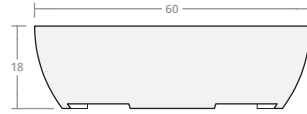

Round Bowl 36W 18H

Dimensions: 36"W x 18"H
Burner Pan Size: 19" round
Output: 120,000 BTU

Round Bowl 36W 24H

Dimensions: 36"W x 24"H
Burner Pan Size: 19" round
Output: 120,000 BTU

Round Bowl 42W 18H

Dimensions: 42"W x 18"H
Burner Pan Size: 25" round
Output: 120,000 BTU

Round Bowl 42W 24H

Dimensions: 42"W x 24"H
Burner Pan Size: 25" round
Output: 120,000 BTU

Round Bowl 48W 18H

Dimensions: 48"W x 18"H
Burner Pan Size: 31" round
Output: 180,000 BTU

Round Bowl 48W 24H

Dimensions: 48"W x 24"H
Burner Pan Size: 31" round
Output: 180,000 BTU

Round Bowl 54W 18H

Dimensions: 54"W x 18"H
Burner Pan Size: 37" round
Output: 290,000 BTU

Round Bowl 54W 24H

Dimensions: 54"W x 24"H
Burner Pan Size: 37" round
Output: 290,000 BTU

Round Bowl 60W 18H

Dimensions: 60"W x 18"H
Burner Pan Size: 43" round
Output: 290,000 BTU

Round Bowl 60W 24H

Dimensions: 60"W x 24"H
Burner Pan Size: 43" round
Output: 290,000 BTU

Round Bowl 66W 18H

Dimensions: 66"W x 18"H
Burner Pan Size: 49" round
Output: 350,000 BTU

Round Bowl 66W 24H

Dimensions: 66"W x 24"H
Burner Pan Size: 49" round
Output: 350,000 BTU