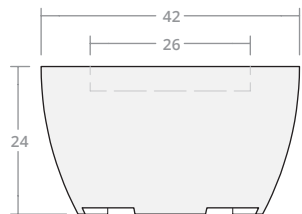

Round Bowl 36W 18H

Dimensions: 36"W x 18"H
Burner Pan Size: 19" round
Output: 120,000 BTU

Round Bowl 36W 24H

Dimensions: 36"W x 24"H
Burner Pan Size: 19" round
Output: 120,000 BTU

Round Bowl 42W 18H

Dimensions: 42"W x 18"H
Burner Pan Size: 25" round
Output: 120,000 BTU

Round Bowl 42W 24H

Dimensions: 42"W x 24"H
Burner Pan Size: 25" round
Output: 120,000 BTU

Round Bowl 48W 18H

Dimensions: 48"W x 18"H
Burner Pan Size: 31" round
Output: 180,000 BTU

Round Bowl 48W 24H

Dimensions: 48"W x 24"H
Burner Pan Size: 31" round
Output: 180,000 BTU

Round Bowl 54W 18H

Dimensions: 54"W x 18"H
Burner Pan Size: 37" round
Output: 290,000 BTU

Round Bowl 54W 24H

Dimensions: 54"W x 24"H
Burner Pan Size: 37" round
Output: 290,000 BTU

Round Bowl 60W 18H

Dimensions: 60"W x 18"H
Burner Pan Size: 43" round
Output: 290,000 BTU

Round Bowl 60W 24H

Dimensions: 60"W x 24"H
Burner Pan Size: 43" round
Output: 290,000 BTU

Round Bowl 66W 18H

Dimensions: 66"W x 18"H
Burner Pan Size: 49" round
Output: 350,000 BTU

Round Bowl 66W 24H

Dimensions: 66"W x 24"H
Burner Pan Size: 49" round
Output: 350,000 BTU