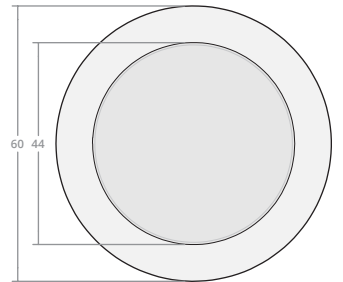

Round Bowl 36W 18H

Dimensions: 36"W x 18"H
Burner Pan Size: 19" round
Output: 120,000 BTU

Round Bowl 36W 24H

Dimensions: 36"W x 24"H
Burner Pan Size: 19" round
Output: 120,000 BTU

Round Bowl 42W 18H

Dimensions: 42"W x 18"H
Burner Pan Size: 25" round
Output: 120,000 BTU

Round Bowl 42W 24H

Dimensions: 42"W x 24"H
Burner Pan Size: 25" round
Output: 120,000 BTU

Round Bowl 48W 18H

Dimensions: 48"W x 18"H
Burner Pan Size: 31" round
Output: 180,000 BTU

Round Bowl 48W 24H

Dimensions: 48"W x 24"H
Burner Pan Size: 31" round
Output: 180,000 BTU

Round Bowl 54W 18H

Dimensions: 54"W x 18"H
Burner Pan Size: 37" round
Output: 290,000 BTU

Round Bowl 54W 24H

Dimensions: 54"W x 24"H
Burner Pan Size: 37" round
Output: 290,000 BTU

Round Bowl 60W 18H

Dimensions: 60"W x 18"H
Burner Pan Size: 43" round
Output: 290,000 BTU

Round Bowl 60W 24H

Dimensions: 60"W x 24"H
Burner Pan Size: 43" round
Output: 290,000 BTU

Round Bowl 66W 18H

Dimensions: 66"W x 18"H
Burner Pan Size: 49" round
Output: 350,000 BTU

Round Bowl 66W 24H

Dimensions: 66"W x 24"H
Burner Pan Size: 49" round
Output: 350,000 BTU