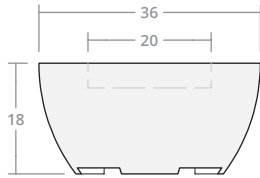

Round Bowl 36W 18H

Dimensions: 36"W x 18"H
Burner Pan Size: 19" round
Output: 120,000 BTU

Round Bowl 36W 24H

Dimensions: 36"W x 24"H
Burner Pan Size: 19" round
Output: 120,000 BTU

Round Bowl 42W 18H

Dimensions: 42"W x 18"H
Burner Pan Size: 25" round
Output: 120,000 BTU

Round Bowl 42W 24H

Dimensions: 42"W x 24"H
Burner Pan Size: 25" round
Output: 120,000 BTU

Round Bowl 48W 18H

Dimensions: 48"W x 18"H
Burner Pan Size: 31" round
Output: 180,000 BTU

Round Bowl 48W 24H

Dimensions: 48"W x 24"H
Burner Pan Size: 31" round
Output: 180,000 BTU

Round Bowl 54W 18H

Dimensions: 54"W x 18"H
Burner Pan Size: 37" round
Output: 290,000 BTU

Round Bowl 54W 24H

Dimensions: 54"W x 24"H
Burner Pan Size: 37" round
Output: 290,000 BTU

Round Bowl 60W 18H

Dimensions: 60"W x 18"H
Burner Pan Size: 43" round
Output: 290,000 BTU

Round Bowl 60W 24H

Dimensions: 60"W x 24"H
Burner Pan Size: 43" round
Output: 290,000 BTU

Round Bowl 66W 18H

Dimensions: 66"W x 18"H
Burner Pan Size: 49" round
Output: 350,000 BTU

Round Bowl 66W 24H

Dimensions: 66"W x 24"H
Burner Pan Size: 49" round
Output: 350,000 BTU