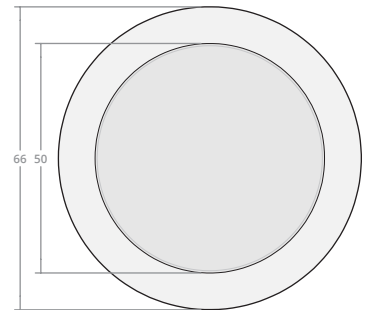

Round Bowl 36W 18H

Dimensions: 36"W x 18"H
Burner Pan Size: 19" round
Output: 120,000 BTU

Round Bowl 36W 24H

Dimensions: 36"W x 24"H
Burner Pan Size: 19" round
Output: 120,000 BTU

Round Bowl 42W 18H

Dimensions: 42"W x 18"H
Burner Pan Size: 25" round
Output: 120,000 BTU

Round Bowl 42W 24H

Dimensions: 42"W x 24"H
Burner Pan Size: 25" round
Output: 120,000 BTU

Round Bowl 48W 18H

Dimensions: 48"W x 18"H
Burner Pan Size: 31" round
Output: 180,000 BTU

Round Bowl 48W 24H

Dimensions: 48"W x 24"H
Burner Pan Size: 31" round
Output: 180,000 BTU

Round Bowl 54W 18H

Dimensions: 54"W x 18"H
Burner Pan Size: 37" round
Output: 290,000 BTU

Round Bowl 54W 24H

Dimensions: 54"W x 24"H
Burner Pan Size: 37" round
Output: 290,000 BTU

Round Bowl 60W 18H

Dimensions: 60"W x 18"H
Burner Pan Size: 43" round
Output: 290,000 BTU

Round Bowl 60W 24H

Dimensions: 60"W x 24"H
Burner Pan Size: 43" round
Output: 290,000 BTU

Round Bowl 66W 18H

Dimensions: 66"W x 18"H
Burner Pan Size: 49" round
Output: 350,000 BTU

Round Bowl 66W 24H

Dimensions: 66"W x 24"H
Burner Pan Size: 49" round
Output: 350,000 BTU