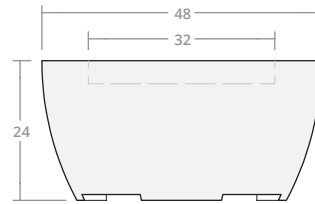

Round Bowl 36W 18H

Dimensions: 36"W x 18"H
Burner Pan Size: 19" round
Output: 120,000 BTU

Round Bowl 36W 24H

Dimensions: 36"W x 24"H
Burner Pan Size: 19" round
Output: 120,000 BTU

Round Bowl 42W 18H

Dimensions: 42"W x 18"H
Burner Pan Size: 25" round
Output: 120,000 BTU

Round Bowl 42W 24H

Dimensions: 42"W x 24"H
Burner Pan Size: 25" round
Output: 120,000 BTU

Round Bowl 48W 18H

Dimensions: 48"W x 18"H
Burner Pan Size: 31" round
Output: 180,000 BTU

Round Bowl 48W 24H

Dimensions: 48"W x 24"H
Burner Pan Size: 31" round
Output: 180,000 BTU

Round Bowl 54W 18H

Dimensions: 54"W x 18"H
Burner Pan Size: 37" round
Output: 290,000 BTU

Round Bowl 54W 24H

Dimensions: 54"W x 24"H
Burner Pan Size: 37" round
Output: 290,000 BTU

Round Bowl 60W 18H

Dimensions: 60"W x 18"H
Burner Pan Size: 43" round
Output: 290,000 BTU

Round Bowl 60W 24H

Dimensions: 60"W x 24"H
Burner Pan Size: 43" round
Output: 290,000 BTU

Round Bowl 66W 18H

Dimensions: 66"W x 18"H
Burner Pan Size: 49" round
Output: 350,000 BTU

Round Bowl 66W 24H

Dimensions: 66"W x 24"H
Burner Pan Size: 49" round
Output: 350,000 BTU