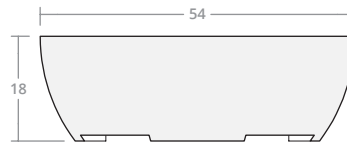

Round Bowl 36W 18H

Dimensions: 36"W x 18"H
Burner Pan Size: 19" round
Output: 120,000 BTU

Round Bowl 36W 24H

Dimensions: 36"W x 24"H
Burner Pan Size: 19" round
Output: 120,000 BTU

Round Bowl 42W 18H

Dimensions: 42"W x 18"H
Burner Pan Size: 25" round
Output: 120,000 BTU

Round Bowl 42W 24H

Dimensions: 42"W x 24"H
Burner Pan Size: 25" round
Output: 120,000 BTU

Round Bowl 48W 18H

Dimensions: 48"W x 18"H
Burner Pan Size: 31" round
Output: 180,000 BTU

Round Bowl 48W 24H

Dimensions: 48"W x 24"H
Burner Pan Size: 31" round
Output: 180,000 BTU

Round Bowl 54W 18H

Dimensions: 54"W x 18"H
Burner Pan Size: 37" round
Output: 290,000 BTU

Round Bowl 54W 24H

Dimensions: 54"W x 24"H
Burner Pan Size: 37" round
Output: 290,000 BTU

Round Bowl 60W 18H

Dimensions: 60"W x 18"H
Burner Pan Size: 43" round
Output: 290,000 BTU

Round Bowl 60W 24H

Dimensions: 60"W x 24"H
Burner Pan Size: 43" round
Output: 290,000 BTU

Round Bowl 66W 18H

Dimensions: 66"W x 18"H
Burner Pan Size: 49" round
Output: 350,000 BTU

Round Bowl 66W 24H

Dimensions: 66"W x 24"H
Burner Pan Size: 49" round
Output: 350,000 BTU