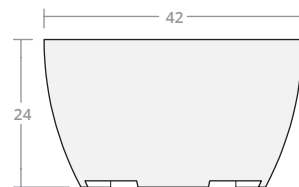

Round Bowl 36W 18H

Dimensions: 36"W x 18"H
Burner Pan Size: 19" round
Output: 120,000 BTU

Round Bowl 36W 24H

Dimensions: 36"W x 24"H
Burner Pan Size: 19" round
Output: 120,000 BTU

Round Bowl 42W 18H

Dimensions: 42"W x 18"H
Burner Pan Size: 25" round
Output: 120,000 BTU

Round Bowl 42W 24H

Dimensions: 42"W x 24"H
Burner Pan Size: 25" round
Output: 120,000 BTU

Round Bowl 48W 18H

Dimensions: 48"W x 18"H
Burner Pan Size: 31" round
Output: 180,000 BTU

Round Bowl 48W 24H

Dimensions: 48"W x 24"H
Burner Pan Size: 31" round
Output: 180,000 BTU

Round Bowl 54W 18H

Dimensions: 54"W x 18"H
Burner Pan Size: 37" round
Output: 290,000 BTU

Round Bowl 54W 24H

Dimensions: 54"W x 24"H
Burner Pan Size: 37" round
Output: 290,000 BTU

Round Bowl 60W 18H

Dimensions: 60"W x 18"H
Burner Pan Size: 43" round
Output: 290,000 BTU

Round Bowl 60W 24H

Dimensions: 60"W x 24"H
Burner Pan Size: 43" round
Output: 290,000 BTU

Round Bowl 66W 18H

Dimensions: 66"W x 18"H
Burner Pan Size: 49" round
Output: 350,000 BTU

Round Bowl 66W 24H

Dimensions: 66"W x 24"H
Burner Pan Size: 49" round
Output: 350,000 BTU