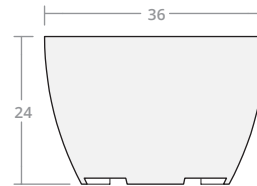

Round Bowl Fire Pit Reference Sheet

ROUND BOWL FIRE PIT Size	BURNER		AGGREGATE (RECOMMENDED)	
	Size	Output	Lava Rock	Fire Glass
36"W x 18"H	19" round	120,000 BTU	1 bag	16 lbs
36"W x 24"H	19" round	120,000 BTU	1 bag	16 lbs
42"W x 18"H	25" round	120,000 BTU	1 bag	28 lbs
42"W x 24"H	25" round	120,000 BTU	1 bag	28 lbs
48"W x 18"H	31" round	180,000 BTU	2 bags	42 lbs
48"W x 24"H	31" round	180,000 BTU	2 bags	42 lbs
54"W x 18"H	37" round	290,000 BTU	2 bags	59 lbs
54"W x 24"H	37" round	290,000 BTU	2 bags	59 lbs
60"W x 18"H	43" round	290,000 BTU	3 bags	79 lbs
60"W x 24"H	43" round	290,000 BTU	3 bags	79 lbs
66"W x 18"H	49" round	350,000 BTU	4 bags	102 lbs
66"W x 24"H	49" round	350,000 BTU	4 bags	102 lbs
72"W x 18"H	55" round	350,000 BTU	5 bags	128 lbs
72"W x 24"H	55" round	350,000 BTU	5 bags	128 lbs

Round Bowl 36W 18H

Dimensions: 36"W x 18"H
Burner Pan Size: 19" round
Output: 120,000 BTU

Round Bowl 36W 24H

Dimensions: 36"W x 24"H
Burner Pan Size: 19" round
Output: 120,000 BTU

Round Bowl 42W 18H

Dimensions: 42"W x 18"H
Burner Pan Size: 25" round
Output: 120,000 BTU

Round Bowl 42W 24H

Dimensions: 42"W x 24"H
Burner Pan Size: 25" round
Output: 120,000 BTU

Round Bowl 48W 18H

Dimensions: 48"W x 18"H
Burner Pan Size: 31" round
Output: 180,000 BTU

Round Bowl 48W 24H

Dimensions: 48"W x 24"H
Burner Pan Size: 31" round
Output: 180,000 BTU

Round Bowl 54W 18H

Dimensions: 54"W x 18"H
Burner Pan Size: 37" round
Output: 290,000 BTU

Round Bowl 54W 24H

Dimensions: 54"W x 24"H
Burner Pan Size: 37" round
Output: 290,000 BTU

Round Bowl 60W 18H

Dimensions: 60"W x 18"H
Burner Pan Size: 43" round
Output: 290,000 BTU