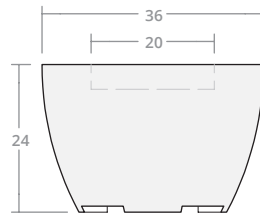

Round Bowl 36W 18H

Dimensions: 36"W x 18"H
Burner Pan Size: 19" round
Output: 120,000 BTU

Round Bowl 36W 24H

Dimensions: 36"W x 24"H
Burner Pan Size: 19" round
Output: 120,000 BTU

Round Bowl 42W 18H

Dimensions: 42"W x 18"H
Burner Pan Size: 25" round
Output: 120,000 BTU

Round Bowl 42W 24H

Dimensions: 42"W x 24"H
Burner Pan Size: 25" round
Output: 120,000 BTU

Round Bowl 48W 18H

Dimensions: 48"W x 18"H
Burner Pan Size: 31" round
Output: 180,000 BTU

Round Bowl 48W 24H

Dimensions: 48"W x 24"H
Burner Pan Size: 31" round
Output: 180,000 BTU

Round Bowl 54W 18H

Dimensions: 54"W x 18"H
Burner Pan Size: 37" round
Output: 290,000 BTU

Round Bowl 54W 24H

Dimensions: 54"W x 24"H
Burner Pan Size: 37" round
Output: 290,000 BTU

Round Bowl 60W 18H

Dimensions: 60"W x 18"H
Burner Pan Size: 43" round
Output: 290,000 BTU

Round Bowl 60W 24H

Dimensions: 60"W x 24"H
Burner Pan Size: 43" round
Output: 290,000 BTU

Round Bowl 66W 18H

Dimensions: 66"W x 18"H
Burner Pan Size: 49" round
Output: 350,000 BTU

Round Bowl 66W 24H

Dimensions: 66"W x 24"H
Burner Pan Size: 49" round
Output: 350,000 BTU