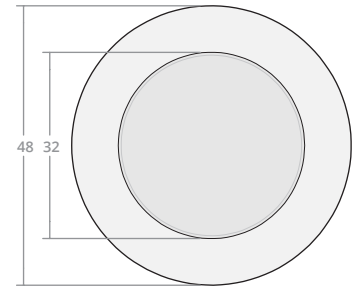

Round Bowl 36W 18H

Dimensions: 36"W x 18"H
Burner Pan Size: 19" round
Output: 120,000 BTU

Round Bowl 36W 24H

Dimensions: 36"W x 24"H
Burner Pan Size: 19" round
Output: 120,000 BTU

Round Bowl 42W 18H

Dimensions: 42"W x 18"H
Burner Pan Size: 25" round
Output: 120,000 BTU

Round Bowl 42W 24H

Dimensions: 42"W x 24"H
Burner Pan Size: 25" round
Output: 120,000 BTU

Round Bowl 48W 18H

Dimensions: 48"W x 18"H
Burner Pan Size: 31" round
Output: 180,000 BTU

Round Bowl 48W 24H

Dimensions: 48"W x 24"H
Burner Pan Size: 31" round
Output: 180,000 BTU

Round Bowl 54W 18H

Dimensions: 54"W x 18"H
Burner Pan Size: 37" round
Output: 290,000 BTU

Round Bowl 54W 24H

Dimensions: 54"W x 24"H
Burner Pan Size: 37" round
Output: 290,000 BTU

Round Bowl 60W 18H

Dimensions: 60"W x 18"H
Burner Pan Size: 43" round
Output: 290,000 BTU

Round Bowl 60W 24H

Dimensions: 60"W x 24"H
Burner Pan Size: 43" round
Output: 290,000 BTU

Round Bowl 66W 18H

Dimensions: 66"W x 18"H
Burner Pan Size: 49" round
Output: 350,000 BTU

Round Bowl 66W 24H

Dimensions: 66"W x 24"H
Burner Pan Size: 49" round
Output: 350,000 BTU