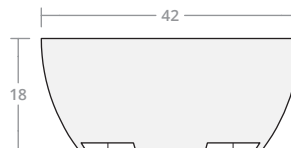

Round Bowl 36W 18H

Dimensions: 36"W x 18"H
Burner Pan Size: 19" round
Output: 120,000 BTU

Round Bowl 36W 24H

Dimensions: 36"W x 24"H
Burner Pan Size: 19" round
Output: 120,000 BTU

Round Bowl 42W 18H

Dimensions: 42"W x 18"H
Burner Pan Size: 25" round
Output: 120,000 BTU

Round Bowl 42W 24H

Dimensions: 42"W x 24"H
Burner Pan Size: 25" round
Output: 120,000 BTU

Round Bowl 48W 18H

Dimensions: 48"W x 18"H
Burner Pan Size: 31" round
Output: 180,000 BTU

Round Bowl 48W 24H

Dimensions: 48"W x 24"H
Burner Pan Size: 31" round
Output: 180,000 BTU

Round Bowl 54W 18H

Dimensions: 54"W x 18"H
Burner Pan Size: 37" round
Output: 290,000 BTU

Round Bowl 54W 24H

Dimensions: 54"W x 24"H
Burner Pan Size: 37" round
Output: 290,000 BTU

Round Bowl 60W 18H

Dimensions: 60"W x 18"H
Burner Pan Size: 43" round
Output: 290,000 BTU

Round Bowl 60W 24H

Dimensions: 60"W x 24"H
Burner Pan Size: 43" round
Output: 290,000 BTU

Round Bowl 66W 18H

Dimensions: 66"W x 18"H
Burner Pan Size: 49" round
Output: 350,000 BTU

Round Bowl 66W 24H

Dimensions: 66"W x 24"H
Burner Pan Size: 49" round
Output: 350,000 BTU