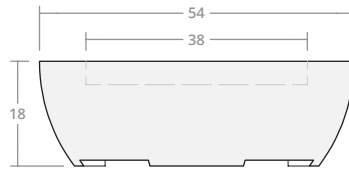

Round Bowl 36W 18H

Dimensions: 36"W x 18"H
Burner Pan Size: 19" round
Output: 120,000 BTU

Round Bowl 36W 24H

Dimensions: 36"W x 24"H
Burner Pan Size: 19" round
Output: 120,000 BTU

Round Bowl 42W 18H

Dimensions: 42"W x 18"H
Burner Pan Size: 25" round
Output: 120,000 BTU

Round Bowl 42W 24H

Dimensions: 42"W x 24"H
Burner Pan Size: 25" round
Output: 120,000 BTU

Round Bowl 48W 18H

Dimensions: 48"W x 18"H
Burner Pan Size: 31" round
Output: 180,000 BTU

Round Bowl 48W 24H

Dimensions: 48"W x 24"H
Burner Pan Size: 31" round
Output: 180,000 BTU

Round Bowl 54W 18H

Dimensions: 54"W x 18"H
Burner Pan Size: 37" round
Output: 290,000 BTU

Round Bowl 54W 24H

Dimensions: 54"W x 24"H
Burner Pan Size: 37" round
Output: 290,000 BTU

Round Bowl 60W 18H

Dimensions: 60"W x 18"H
Burner Pan Size: 43" round
Output: 290,000 BTU

Round Bowl 60W 24H

Dimensions: 60"W x 24"H
Burner Pan Size: 43" round
Output: 290,000 BTU

Round Bowl 66W 18H

Dimensions: 66"W x 18"H
Burner Pan Size: 49" round
Output: 350,000 BTU

Round Bowl 66W 24H

Dimensions: 66"W x 24"H
Burner Pan Size: 49" round
Output: 350,000 BTU