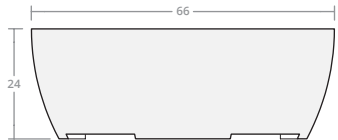

Round Bowl 42W 24H

Dimensions: 42"W x 24"H
Burner Pan Size: 25" round
Output: 120,000 BTU

Round Bowl 48W 18H

Dimensions: 48"W x 18"H
Burner Pan Size: 31" round
Output: 180,000 BTU

Round Bowl 48W 24H

Dimensions: 48"W x 24"H
Burner Pan Size: 31" round
Output: 180,000 BTU

Round Bowl 54W 18H

Dimensions: 54"W x 18"H
Burner Pan Size: 37" round
Output: 290,000 BTU

Round Bowl 54W 24H

Dimensions: 54"W x 24"H
Burner Pan Size: 37" round
Output: 290,000 BTU

Round Bowl 60W 18H

Dimensions: 60"W x 18"H
Burner Pan Size: 43" round
Output: 290,000 BTU

Round Bowl 60W 24H

Dimensions: 60"W x 24"H
Burner Pan Size: 43" round
Output: 290,000 BTU

Round Bowl 66W 18H

Dimensions: 66"W x 18"H
Burner Pan Size: 49" round
Output: 350,000 BTU

Round Bowl 66W 24H

Dimensions: 66"W x 24"H
Burner Pan Size: 49" round
Output: 350,000 BTU

Round Bowl 72W 18H

Dimensions: 72"W x 18"H
Burner Pan Size: 55" round
Output: 350,000 BTU

Round Bowl 72W 24H

Dimensions: 72"W x 24"H
Burner Pan Size: 55" round
Output: 350,000 BTU