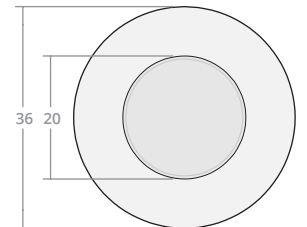

Round Bowl 36W 18H

Dimensions: 36"W x 18"H
Burner Pan Size: 19" round
Output: 120,000 BTU

Round Bowl 36W 24H

Dimensions: 36"W x 24"H
Burner Pan Size: 19" round
Output: 120,000 BTU

Round Bowl 42W 18H

Dimensions: 42"W x 18"H
Burner Pan Size: 25" round
Output: 120,000 BTU

Round Bowl 42W 24H

Dimensions: 42"W x 24"H
Burner Pan Size: 25" round
Output: 120,000 BTU

Round Bowl 48W 18H

Dimensions: 48"W x 18"H
Burner Pan Size: 31" round
Output: 180,000 BTU

Round Bowl 48W 24H

Dimensions: 48"W x 24"H
Burner Pan Size: 31" round
Output: 180,000 BTU

Round Bowl 54W 18H

Dimensions: 54"W x 18"H
Burner Pan Size: 37" round
Output: 290,000 BTU

Round Bowl 54W 24H

Dimensions: 54"W x 24"H
Burner Pan Size: 37" round
Output: 290,000 BTU

Round Bowl 60W 18H

Dimensions: 60"W x 18"H
Burner Pan Size: 43" round
Output: 290,000 BTU

Round Bowl 60W 24H

Dimensions: 60"W x 24"H
Burner Pan Size: 43" round
Output: 290,000 BTU

Round Bowl 66W 18H

Dimensions: 66"W x 18"H
Burner Pan Size: 49" round
Output: 350,000 BTU

Round Bowl 66W 24H

Dimensions: 66"W x 24"H
Burner Pan Size: 49" round
Output: 350,000 BTU