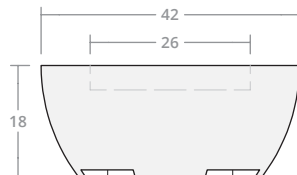

Round Bowl 36W 18H

Dimensions: 36"W x 18"H
Burner Pan Size: 19" round
Output: 120,000 BTU

Round Bowl 36W 24H

Dimensions: 36"W x 24"H
Burner Pan Size: 19" round
Output: 120,000 BTU

Round Bowl 42W 18H

Dimensions: 42"W x 18"H
Burner Pan Size: 25" round
Output: 120,000 BTU

Round Bowl 42W 24H

Dimensions: 42"W x 24"H
Burner Pan Size: 25" round
Output: 120,000 BTU

Round Bowl 48W 18H

Dimensions: 48"W x 18"H
Burner Pan Size: 31" round
Output: 180,000 BTU

Round Bowl 48W 24H

Dimensions: 48"W x 24"H
Burner Pan Size: 31" round
Output: 180,000 BTU

Round Bowl 54W 18H

Dimensions: 54"W x 18"H
Burner Pan Size: 37" round
Output: 290,000 BTU

Round Bowl 54W 24H

Dimensions: 54"W x 24"H
Burner Pan Size: 37" round
Output: 290,000 BTU

Round Bowl 60W 18H

Dimensions: 60"W x 18"H
Burner Pan Size: 43" round
Output: 290,000 BTU

Round Bowl 60W 24H

Dimensions: 60"W x 24"H
Burner Pan Size: 43" round
Output: 290,000 BTU

Round Bowl 66W 18H

Dimensions: 66"W x 18"H
Burner Pan Size: 49" round
Output: 350,000 BTU

Round Bowl 66W 24H

Dimensions: 66"W x 24"H
Burner Pan Size: 49" round
Output: 350,000 BTU