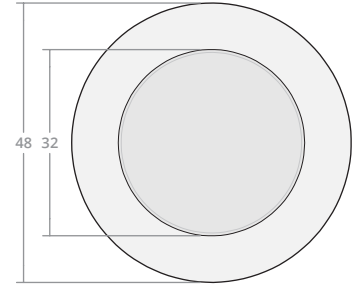

Round Bowl 36W 18H

Dimensions: 36"W x 18"H
Burner Pan Size: 19" round
Output: 120,000 BTU

Round Bowl 36W 24H

Dimensions: 36"W x 24"H
Burner Pan Size: 19" round
Output: 120,000 BTU

Round Bowl 42W 18H

Dimensions: 42"W x 18"H
Burner Pan Size: 25" round
Output: 120,000 BTU

Round Bowl 42W 24H

Dimensions: 42"W x 24"H
Burner Pan Size: 25" round
Output: 120,000 BTU

Round Bowl 48W 18H

Dimensions: 48"W x 18"H
Burner Pan Size: 31" round
Output: 180,000 BTU

Round Bowl 48W 24H

Dimensions: 48"W x 24"H
Burner Pan Size: 31" round
Output: 180,000 BTU

Round Bowl 54W 18H

Dimensions: 54"W x 18"H
Burner Pan Size: 37" round
Output: 290,000 BTU

Round Bowl 54W 24H

Dimensions: 54"W x 24"H
Burner Pan Size: 37" round
Output: 290,000 BTU

Round Bowl 60W 18H

Dimensions: 60"W x 18"H
Burner Pan Size: 43" round
Output: 290,000 BTU

Round Bowl 60W 24H

Dimensions: 60"W x 24"H
Burner Pan Size: 43" round
Output: 290,000 BTU

Round Bowl 66W 18H

Dimensions: 66"W x 18"H
Burner Pan Size: 49" round
Output: 350,000 BTU

Round Bowl 66W 24H

Dimensions: 66"W x 24"H
Burner Pan Size: 49" round
Output: 350,000 BTU