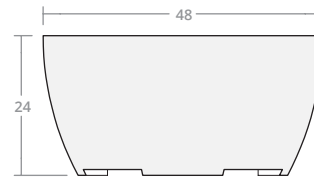

Round Bowl 36W 18H

Dimensions: 36"W x 18"H
Burner Pan Size: 19" round
Output: 120,000 BTU

Round Bowl 36W 24H

Dimensions: 36"W x 24"H
Burner Pan Size: 19" round
Output: 120,000 BTU

Round Bowl 42W 18H

Dimensions: 42"W x 18"H
Burner Pan Size: 25" round
Output: 120,000 BTU

Round Bowl 42W 24H

Dimensions: 42"W x 24"H
Burner Pan Size: 25" round
Output: 120,000 BTU

Round Bowl 48W 18H

Dimensions: 48"W x 18"H
Burner Pan Size: 31" round
Output: 180,000 BTU

Round Bowl 48W 24H

Dimensions: 48"W x 24"H
Burner Pan Size: 31" round
Output: 180,000 BTU

Round Bowl 54W 18H

Dimensions: 54"W x 18"H
Burner Pan Size: 37" round
Output: 290,000 BTU

Round Bowl 54W 24H

Dimensions: 54"W x 24"H
Burner Pan Size: 37" round
Output: 290,000 BTU

Round Bowl 60W 18H

Dimensions: 60"W x 18"H
Burner Pan Size: 43" round
Output: 290,000 BTU

Round Bowl 60W 24H

Dimensions: 60"W x 24"H
Burner Pan Size: 43" round
Output: 290,000 BTU

Round Bowl 66W 18H

Dimensions: 66"W x 18"H
Burner Pan Size: 49" round
Output: 350,000 BTU

Round Bowl 66W 24H

Dimensions: 66"W x 24"H
Burner Pan Size: 49" round
Output: 350,000 BTU