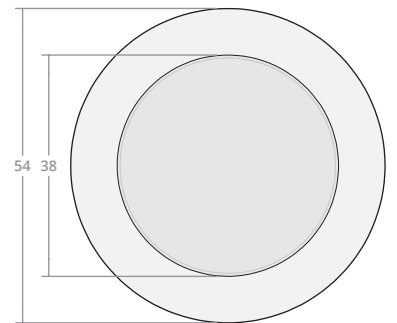

Round Bowl 36W 18H

Dimensions: 36"W x 18"H
Burner Pan Size: 19" round
Output: 120,000 BTU

Round Bowl 36W 24H

Dimensions: 36"W x 24"H
Burner Pan Size: 19" round
Output: 120,000 BTU

Round Bowl 42W 18H

Dimensions: 42"W x 18"H
Burner Pan Size: 25" round
Output: 120,000 BTU

Round Bowl 42W 24H

Dimensions: 42"W x 24"H
Burner Pan Size: 25" round
Output: 120,000 BTU

Round Bowl 48W 18H

Dimensions: 48"W x 18"H
Burner Pan Size: 31" round
Output: 180,000 BTU

Round Bowl 48W 24H

Dimensions: 48"W x 24"H
Burner Pan Size: 31" round
Output: 180,000 BTU

Round Bowl 54W 18H

Dimensions: 54"W x 18"H
Burner Pan Size: 37" round
Output: 290,000 BTU

Round Bowl 54W 24H

Dimensions: 54"W x 24"H
Burner Pan Size: 37" round
Output: 290,000 BTU

Round Bowl 60W 18H

Dimensions: 60"W x 18"H
Burner Pan Size: 43" round
Output: 290,000 BTU

Round Bowl 60W 24H

Dimensions: 60"W x 24"H
Burner Pan Size: 43" round
Output: 290,000 BTU

Round Bowl 66W 18H

Dimensions: 66"W x 18"H
Burner Pan Size: 49" round
Output: 350,000 BTU

Round Bowl 66W 24H

Dimensions: 66"W x 24"H
Burner Pan Size: 49" round
Output: 350,000 BTU