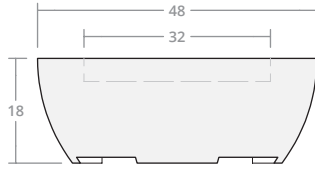

Round Bowl 36W 18H

Dimensions: 36"W x 18"H
Burner Pan Size: 19" round
Output: 120,000 BTU

Round Bowl 36W 24H

Dimensions: 36"W x 24"H
Burner Pan Size: 19" round
Output: 120,000 BTU

Round Bowl 42W 18H

Dimensions: 42"W x 18"H
Burner Pan Size: 25" round
Output: 120,000 BTU

Round Bowl 42W 24H

Dimensions: 42"W x 24"H
Burner Pan Size: 25" round
Output: 120,000 BTU

Round Bowl 48W 18H

Dimensions: 48"W x 18"H
Burner Pan Size: 31" round
Output: 180,000 BTU

Round Bowl 48W 24H

Dimensions: 48"W x 24"H
Burner Pan Size: 31" round
Output: 180,000 BTU

Round Bowl 54W 18H

Dimensions: 54"W x 18"H
Burner Pan Size: 37" round
Output: 290,000 BTU

Round Bowl 54W 24H

Dimensions: 54"W x 24"H
Burner Pan Size: 37" round
Output: 290,000 BTU

Round Bowl 60W 18H

Dimensions: 60"W x 18"H
Burner Pan Size: 43" round
Output: 290,000 BTU

Round Bowl 60W 24H

Dimensions: 60"W x 24"H
Burner Pan Size: 43" round
Output: 290,000 BTU

Round Bowl 66W 18H

Dimensions: 66"W x 18"H
Burner Pan Size: 49" round
Output: 350,000 BTU

Round Bowl 66W 24H

Dimensions: 66"W x 24"H
Burner Pan Size: 49" round
Output: 350,000 BTU