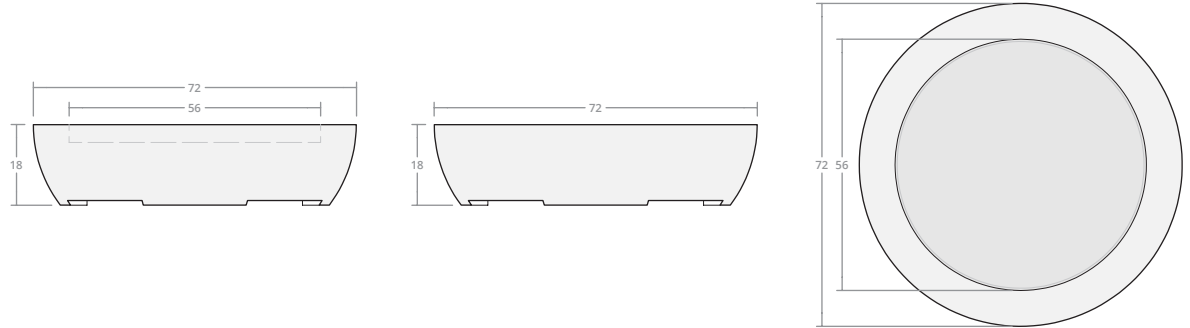

Round Bowl 42W 24H

Dimensions: 42"W x 24"H
Burner Pan Size: 25" round
Output: 120,000 BTU

Round Bowl 48W 18H

Dimensions: 48"W x 18"H
Burner Pan Size: 31" round
Output: 180,000 BTU

Round Bowl 48W 24H

Dimensions: 48"W x 24"H
Burner Pan Size: 31" round
Output: 180,000 BTU

Round Bowl 54W 18H

Dimensions: 54"W x 18"H
Burner Pan Size: 37" round
Output: 290,000 BTU

Round Bowl 54W 24H

Dimensions: 54"W x 24"H
Burner Pan Size: 37" round
Output: 290,000 BTU

Round Bowl 60W 18H

Dimensions: 60"W x 18"H
Burner Pan Size: 43" round
Output: 290,000 BTU

Round Bowl 60W 24H

Dimensions: 60"W x 24"H
Burner Pan Size: 43" round
Output: 290,000 BTU

Round Bowl 66W 18H

Dimensions: 66"W x 18"H
Burner Pan Size: 49" round
Output: 350,000 BTU

Round Bowl 66W 24H

Dimensions: 66"W x 24"H
Burner Pan Size: 49" round
Output: 350,000 BTU

Round Bowl 72W 18H

Dimensions: 72"W x 18"H
Burner Pan Size: 55" round
Output: 350,000 BTU

Round Bowl 72W 24H

Dimensions: 72"W x 24"H
Burner Pan Size: 55" round
Output: 350,000 BTU