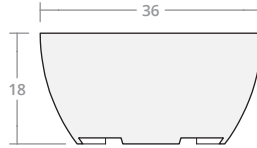

Round Bowl Fire Pit Reference Sheet

ROUND BOWL FIRE PIT Size	BURNER		AGGREGATE (RECOMMENDED)	
	Size	Output	Lava Rock	Fire Glass
36"W x 18"H	19" round	120,000 BTU	1 bag	16 lbs
36"W x 24"H	19" round	120,000 BTU	1 bag	16 lbs
42"W x 18"H	25" round	120,000 BTU	1 bag	28 lbs
42"W x 24"H	25" round	120,000 BTU	1 bag	28 lbs
48"W x 18"H	31" round	180,000 BTU	2 bags	42 lbs
48"W x 24"H	31" round	180,000 BTU	2 bags	42 lbs
54"W x 18"H	37" round	290,000 BTU	2 bags	59 lbs
54"W x 24"H	37" round	290,000 BTU	2 bags	59 lbs
60"W x 18"H	43" round	290,000 BTU	3 bags	79 lbs
60"W x 24"H	43" round	290,000 BTU	3 bags	79 lbs
66"W x 18"H	49" round	350,000 BTU	4 bags	102 lbs
66"W x 24"H	49" round	350,000 BTU	4 bags	102 lbs
72"W x 18"H	55" round	350,000 BTU	5 bags	128 lbs
72"W x 24"H	55" round	350,000 BTU	5 bags	128 lbs

Round Bowl 36W 18H

Dimensions: 36"W x 18"H
Burner Pan Size: 19" round
Output: 120,000 BTU

Round Bowl 36W 24H

Dimensions: 36"W x 24"H
Burner Pan Size: 19" round
Output: 120,000 BTU

Round Bowl 42W 18H

Dimensions: 42"W x 18"H
Burner Pan Size: 25" round
Output: 120,000 BTU

Round Bowl 42W 24H

Dimensions: 42"W x 24"H
Burner Pan Size: 25" round
Output: 120,000 BTU

Round Bowl 48W 18H

Dimensions: 48"W x 18"H
Burner Pan Size: 31" round
Output: 180,000 BTU

Round Bowl 48W 24H

Dimensions: 48"W x 24"H
Burner Pan Size: 31" round
Output: 180,000 BTU

Round Bowl 54W 18H

Dimensions: 54"W x 18"H
Burner Pan Size: 37" round
Output: 290,000 BTU

Round Bowl 54W 24H

Dimensions: 54"W x 24"H
Burner Pan Size: 37" round
Output: 290,000 BTU

Round Bowl 60W 18H

Dimensions: 60"W x 18"H
Burner Pan Size: 43" round
Output: 290,000 BTU