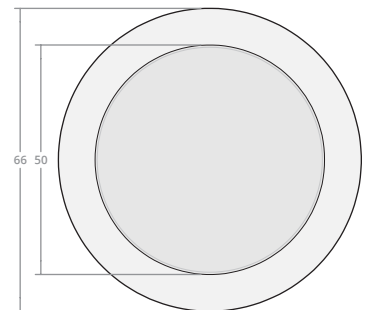

Round Bowl 42W 24H

Dimensions: 42"W x 24"H
Burner Pan Size: 25" round
Output: 120,000 BTU

Round Bowl 48W 18H

Dimensions: 48"W x 18"H
Burner Pan Size: 31" round
Output: 180,000 BTU

Round Bowl 48W 24H

Dimensions: 48"W x 24"H
Burner Pan Size: 31" round
Output: 180,000 BTU

Round Bowl 54W 18H

Dimensions: 54"W x 18"H
Burner Pan Size: 37" round
Output: 290,000 BTU

Round Bowl 54W 24H

Dimensions: 54"W x 24"H
Burner Pan Size: 37" round
Output: 290,000 BTU

Round Bowl 60W 18H

Dimensions: 60"W x 18"H
Burner Pan Size: 43" round
Output: 290,000 BTU

Round Bowl 60W 24H

Dimensions: 60"W x 24"H
Burner Pan Size: 43" round
Output: 290,000 BTU

Round Bowl 66W 18H

Dimensions: 66"W x 18"H
Burner Pan Size: 49" round
Output: 350,000 BTU

Round Bowl 66W 24H

Dimensions: 66"W x 24"H
Burner Pan Size: 49" round
Output: 350,000 BTU

Round Bowl 72W 18H

Dimensions: 72"W x 18"H
Burner Pan Size: 55" round
Output: 350,000 BTU

Round Bowl 72W 24H

Dimensions: 72"W x 24"H
Burner Pan Size: 55" round
Output: 350,000 BTU