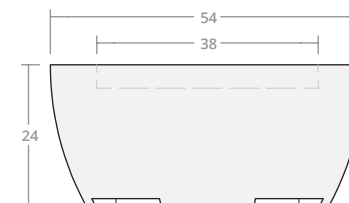

Round Bowl 36W 18H

Dimensions: 36"W x 18"H
Burner Pan Size: 19" round
Output: 120,000 BTU

Round Bowl 36W 24H

Dimensions: 36"W x 24"H
Burner Pan Size: 19" round
Output: 120,000 BTU

Round Bowl 42W 18H

Dimensions: 42"W x 18"H
Burner Pan Size: 25" round
Output: 120,000 BTU

Round Bowl 42W 24H

Dimensions: 42"W x 24"H
Burner Pan Size: 25" round
Output: 120,000 BTU

Round Bowl 48W 18H

Dimensions: 48"W x 18"H
Burner Pan Size: 31" round
Output: 180,000 BTU

Round Bowl 48W 24H

Dimensions: 48"W x 24"H
Burner Pan Size: 31" round
Output: 180,000 BTU

Round Bowl 54W 18H

Dimensions: 54"W x 18"H
Burner Pan Size: 37" round
Output: 290,000 BTU

Round Bowl 54W 24H

Dimensions: 54"W x 24"H
Burner Pan Size: 37" round
Output: 290,000 BTU

Round Bowl 60W 18H

Dimensions: 60"W x 18"H
Burner Pan Size: 43" round
Output: 290,000 BTU

Round Bowl 60W 24H

Dimensions: 60"W x 24"H
Burner Pan Size: 43" round
Output: 290,000 BTU

Round Bowl 66W 18H

Dimensions: 66"W x 18"H
Burner Pan Size: 49" round
Output: 350,000 BTU

Round Bowl 66W 24H

Dimensions: 66"W x 24"H
Burner Pan Size: 49" round
Output: 350,000 BTU