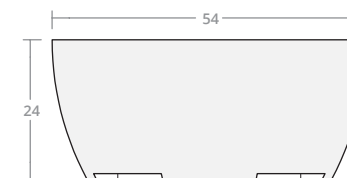

Round Bowl 36W 18H

Dimensions: 36"W x 18"H
Burner Pan Size: 19" round
Output: 120,000 BTU

Round Bowl 36W 24H

Dimensions: 36"W x 24"H
Burner Pan Size: 19" round
Output: 120,000 BTU

Round Bowl 42W 18H

Dimensions: 42"W x 18"H
Burner Pan Size: 25" round
Output: 120,000 BTU

Round Bowl 42W 24H

Dimensions: 42"W x 24"H
Burner Pan Size: 25" round
Output: 120,000 BTU

Round Bowl 48W 18H

Dimensions: 48"W x 18"H
Burner Pan Size: 31" round
Output: 180,000 BTU

Round Bowl 48W 24H

Dimensions: 48"W x 24"H
Burner Pan Size: 31" round
Output: 180,000 BTU

Round Bowl 54W 18H

Dimensions: 54"W x 18"H
Burner Pan Size: 37" round
Output: 290,000 BTU

Round Bowl 54W 24H

Dimensions: 54"W x 24"H
Burner Pan Size: 37" round
Output: 290,000 BTU

Round Bowl 60W 18H

Dimensions: 60"W x 18"H
Burner Pan Size: 43" round
Output: 290,000 BTU

Round Bowl 60W 24H

Dimensions: 60"W x 24"H
Burner Pan Size: 43" round
Output: 290,000 BTU

Round Bowl 66W 18H

Dimensions: 66"W x 18"H
Burner Pan Size: 49" round
Output: 350,000 BTU

Round Bowl 66W 24H

Dimensions: 66"W x 24"H
Burner Pan Size: 49" round
Output: 350,000 BTU