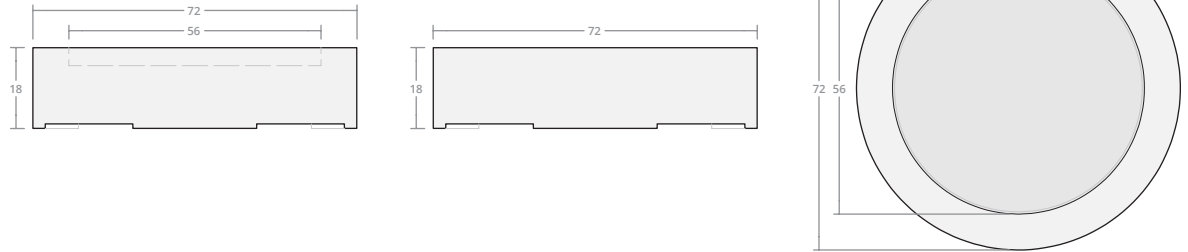

Cylindrical 48W 24H

Dimensions: 48"W x 24"H  
Burner Pan Size: 31" round  
Output: 180,000 BTU

Cylindrical 54W 18H

Dimensions: 54"W x 18"H  
Burner Pan Size: 37" round  
Output: 290,000 BTU

Cylindrical 54W 24H

Dimensions: 54"W x 24"H  
Burner Pan Size: 37" round  
Output: 290,000 BTU

Cylindrical 60W 18H

Dimensions: 60"W x 18"H  
Burner Pan Size: 43" round  
Output: 290,000 BTU

Cylindrical 60W 24H

Dimensions: 60"W x 24"H  
Burner Pan Size: 43" round  
Output: 290,000 BTU

Cylindrical 66W 18H

Dimensions: 66"W x 18"H  
Burner Pan Size: 49" round  
Output: 350,000 BTU

Cylindrical 66W 24H

Dimensions: 66"W x 24"H  
Burner Pan Size: 49" round  
Output: 350,000 BTU

Cylindrical 72W 18H

Dimensions: 72"W x 18"H  
Burner Pan Size: 55" round  
Output: 350,000 BTU

Cylindrical 72W 24H

Dimensions: 72"W x 24"H  
Burner Pan Size: 55" round  
Output: 350,000 BTU