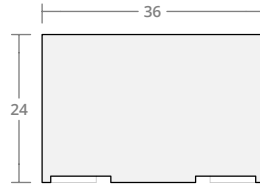

# Cylindrical Fire Pit Reference Sheet

CYLINDRICAL FIRE PIT Size	BURNER		AGGREGATE (RECOMMENDED)	
	Size	Output	Lava Rock	Fire Glass
36"W x 18"H	19" round	120,000 BTU	1 bag	16 lbs
36"W x 24"H	19" round	120,000 BTU	1 bag	16 lbs
42"W x 18"H	25" round	120,000 BTU	1 bag	28 lbs
42"W x 24"H	25" round	120,000 BTU	1 bag	28 lbs
48"W x 18"H	31" round	180,000 BTU	2 bags	42 lbs
48"W x 24"H	31" round	180,000 BTU	2 bags	42 lbs
54"W x 18"H	37" round	290,000 BTU	2 bags	59 lbs
54"W x 24"H	37" round	290,000 BTU	2 bags	59 lbs
60"W x 18"H	43" round	290,000 BTU	3 bags	79 lbs
60"W x 24"H	43" round	290,000 BTU	3 bags	79 lbs
66"W x 18"H	49" round	350,000 BTU	4 bags	102 lbs
66"W x 24"H	49" round	350,000 BTU	4 bags	102 lbs
72"W x 18"H	55" round	350,000 BTU	5 bags	128 lbs
72"W x 24"H	55" round	350,000 BTU	5 bags	128 lbs

Cylindrical 36W 18H

Dimensions: 36"W x 18"H  
Burner Pan Size: 19" round  
Output: 120,000 BTU

Cylindrical 36W 24H

Dimensions: 36"W x 24"H  
Burner Pan Size: 19" round  
Output: 120,000 BTU

Cylindrical 42W 18H

Dimensions: 42"W x 18"H  
Burner Pan Size: 25" round  
Output: 120,000 BTU

Cylindrical 42W 24H

Dimensions: 42"W x 24"H  
Burner Pan Size: 25" round  
Output: 120,000 BTU

Cylindrical 48W 18H

Dimensions: 48"W x 18"H  
Burner Pan Size: 31" round  
Output: 180,000 BTU

Dimensions: 54"W x 24"H  
Burner Pan Size: 37" round  
Output: 290,000 BTU

Cylindrical 60W 18H

Dimensions: 60"W x 18"H  
Burner Pan Size: 43" round  
Output: 290,000 BTU

Cylindrical 60W 24H

Dimensions: 60"W x 24"H  
Burner Pan Size: 43" round  
Output: 290,000 BTU