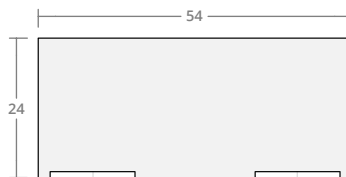

Dimensions: 42"W x 18"H  
Burner Pan Size: 25" round  
Output: 120,000 BTU

Cylindrical 42W 24H

Dimensions: 42"W x 24"H  
Burner Pan Size: 25" round  
Output: 120,000 BTU

Cylindrical 48W 18H

Dimensions: 48"W x 18"H  
Burner Pan Size: 31" round  
Output: 180,000 BTU

Cylindrical 48W 24H

Dimensions: 48"W x 24"H  
Burner Pan Size: 31" round  
Output: 180,000 BTU

Cylindrical 54W 18H

Dimensions: 54"W x 18"H  
Burner Pan Size: 37" round  
Output: 290,000 BTU

Cylindrical 54W 24H

Dimensions: 54"W x 24"H  
Burner Pan Size: 37" round  
Output: 290,000 BTU

Cylindrical 60W 18H

Dimensions: 60"W x 18"H  
Burner Pan Size: 43" round  
Output: 290,000 BTU

Cylindrical 60W 24H

Dimensions: 60"W x 24"H  
Burner Pan Size: 43" round  
Output: 290,000 BTU