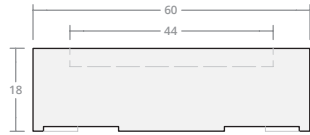

Dimensions: 42"W x 18"H  
Burner Pan Size: 25" round  
Output: 120,000 BTU

Cylindrical 42W 24H

Dimensions: 42"W x 24"H  
Burner Pan Size: 25" round  
Output: 120,000 BTU

Cylindrical 48W 18H

Dimensions: 48"W x 18"H  
Burner Pan Size: 31" round  
Output: 180,000 BTU

Cylindrical 48W 24H

Dimensions: 48"W x 24"H  
Burner Pan Size: 31" round  
Output: 180,000 BTU

Cylindrical 54W 18H

Dimensions: 54"W x 18"H  
Burner Pan Size: 37" round  
Output: 290,000 BTU

Cylindrical 54W 24H

Dimensions: 54"W x 24"H  
Burner Pan Size: 37" round  
Output: 290,000 BTU

Cylindrical 60W 18H

Dimensions: 60"W x 18"H  
Burner Pan Size: 43" round  
Output: 290,000 BTU

Cylindrical 60W 24H

Dimensions: 60"W x 24"H  
Burner Pan Size: 43" round  
Output: 290,000 BTU

Cylindrical 66W 18H

Dimensions: 66"W x 18"H  
Burner Pan Size: 49" round  
Output: 350,000 BTU

Cylindrical 66W 24H

Dimensions: 66"W x 24"H  
Burner Pan Size: 49" round  
Output: 350,000 BTU

Cylindrical 72W 18H