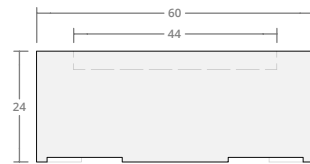

Dimensions: 42"W x 18"H  
Burner Pan Size: 25" round  
Output: 120,000 BTU

Cylindrical 42W 24H

Dimensions: 42"W x 24"H  
Burner Pan Size: 25" round  
Output: 120,000 BTU

Cylindrical 48W 18H

Dimensions: 48"W x 18"H  
Burner Pan Size: 31" round  
Output: 180,000 BTU

Cylindrical 48W 24H

Dimensions: 48"W x 24"H  
Burner Pan Size: 31" round  
Output: 180,000 BTU

Cylindrical 54W 18H

Dimensions: 54"W x 18"H  
Burner Pan Size: 37" round  
Output: 290,000 BTU

Cylindrical 54W 24H

Dimensions: 54"W x 24"H  
Burner Pan Size: 37" round  
Output: 290,000 BTU

Cylindrical 60W 18H

Dimensions: 60"W x 18"H  
Burner Pan Size: 43" round  
Output: 290,000 BTU

Cylindrical 60W 24H

Dimensions: 60"W x 24"H  
Burner Pan Size: 43" round  
Output: 290,000 BTU

Cylindrical 66W 18H

Dimensions: 66"W x 18"H  
Burner Pan Size: 49" round  
Output: 350,000 BTU

Cylindrical 66W 24H

Dimensions: 66"W x 24"H  
Burner Pan Size: 49" round  
Output: 350,000 BTU

Cylindrical 72W 18H