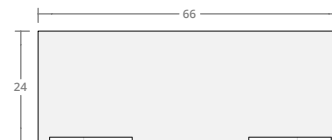

Cylindrical 48W 24H

Dimensions: 48"W x 24"H  
Burner Pan Size: 31" round  
Output: 180,000 BTU

Cylindrical 54W 18H

Dimensions: 54"W x 18"H  
Burner Pan Size: 37" round  
Output: 290,000 BTU

Cylindrical 54W 24H

Dimensions: 54"W x 24"H  
Burner Pan Size: 37" round  
Output: 290,000 BTU

Cylindrical 60W 18H

Dimensions: 60"W x 18"H  
Burner Pan Size: 43" round  
Output: 290,000 BTU

Cylindrical 60W 24H

Dimensions: 60"W x 24"H  
Burner Pan Size: 43" round  
Output: 290,000 BTU

Cylindrical 66W 18H

Dimensions: 66"W x 18"H  
Burner Pan Size: 49" round  
Output: 350,000 BTU

Cylindrical 66W 24H

Dimensions: 66"W x 24"H  
Burner Pan Size: 49" round  
Output: 350,000 BTU

Cylindrical 72W 18H