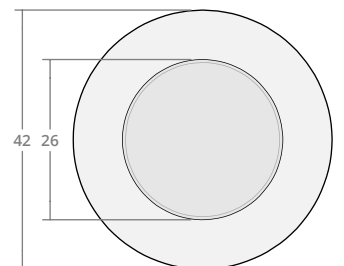

Cylindrical 36W 18H

Dimensions: 36"W x 18"H  
Burner Pan Size: 19" round  
Output: 120,000 BTU

Cylindrical 36W 24H

Dimensions: 36"W x 24"H  
Burner Pan Size: 19" round  
Output: 120,000 BTU

Cylindrical 42W 18H

Dimensions: 42"W x 18"H  
Burner Pan Size: 25" round  
Output: 120,000 BTU

Cylindrical 42W 24H

Dimensions: 42"W x 24"H  
Burner Pan Size: 25" round  
Output: 120,000 BTU

Cylindrical 48W 18H

Dimensions: 48"W x 18"H  
Burner Pan Size: 31" round  
Output: 180,000 BTU

Cylindrical 48W 24H

Dimensions: 48"W x 24"H  
Burner Pan Size: 31" round  
Output: 180,000 BTU

Cylindrical 54W 18H

Dimensions: 54"W x 18"H  
Burner Pan Size: 37" round  
Output: 290,000 BTU

Cylindrical 54W 24H

Dimensions: 54"W x 24"H  
Burner Pan Size: 37" round  
Output: 290,000 BTU

Cylindrical 60W 18H

Dimensions: 60"W x 18"H  
Burner Pan Size: 43" round  
Output: 290,000 BTU

Cylindrical 60W 24H

Dimensions: 60"W x 24"H  
Burner Pan Size: 43" round  
Output: 290,000 BTU