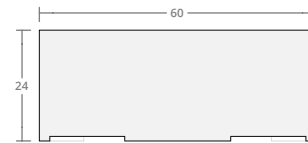

Dimensions: 42"W x 18"H  
Burner Pan Size: 25" round  
Output: 120,000 BTU

Cylindrical 42W 24H

Dimensions: 42"W x 24"H  
Burner Pan Size: 25" round  
Output: 120,000 BTU

Cylindrical 48W 18H

Dimensions: 48"W x 18"H  
Burner Pan Size: 31" round  
Output: 180,000 BTU

Cylindrical 48W 24H

Dimensions: 48"W x 24"H  
Burner Pan Size: 31" round  
Output: 180,000 BTU

Cylindrical 54W 18H

Dimensions: 54"W x 18"H  
Burner Pan Size: 37" round  
Output: 290,000 BTU

Cylindrical 54W 24H

Dimensions: 54"W x 24"H  
Burner Pan Size: 37" round  
Output: 290,000 BTU

Cylindrical 60W 18H

Dimensions: 60"W x 18"H  
Burner Pan Size: 43" round  
Output: 290,000 BTU

Cylindrical 60W 24H

Dimensions: 60"W x 24"H  
Burner Pan Size: 43" round  
Output: 290,000 BTU

Cylindrical 66W 18H

Dimensions: 66"W x 18"H  
Burner Pan Size: 49" round  
Output: 350,000 BTU

Cylindrical 66W 24H

Dimensions: 66"W x 24"H  
Burner Pan Size: 49" round  
Output: 350,000 BTU

Cylindrical 72W 18H