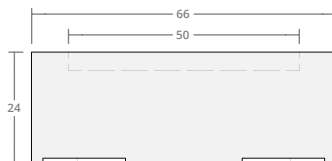

Dimensions: 42"W x 18"H  
Burner Pan Size: 25" round  
Output: 120,000 BTU

Cylindrical 42W 24H

Dimensions: 42"W x 24"H  
Burner Pan Size: 25" round  
Output: 120,000 BTU

Cylindrical 48W 18H

Dimensions: 48"W x 18"H  
Burner Pan Size: 31" round  
Output: 180,000 BTU

Cylindrical 48W 24H

Dimensions: 48"W x 24"H  
Burner Pan Size: 31" round  
Output: 180,000 BTU

Cylindrical 54W 18H

Dimensions: 54"W x 18"H  
Burner Pan Size: 37" round  
Output: 290,000 BTU

Cylindrical 54W 24H

Dimensions: 54"W x 24"H  
Burner Pan Size: 37" round  
Output: 290,000 BTU

Cylindrical 60W 18H

Dimensions: 60"W x 18"H  
Burner Pan Size: 43" round  
Output: 290,000 BTU

Cylindrical 60W 24H

Dimensions: 60"W x 24"H  
Burner Pan Size: 43" round  
Output: 290,000 BTU

Cylindrical 66W 18H

Dimensions: 66"W x 18"H  
Burner Pan Size: 49" round  
Output: 350,000 BTU

Cylindrical 66W 24H

Dimensions: 66"W x 24"H  
Burner Pan Size: 49" round  
Output: 350,000 BTU

Cylindrical 72W 18H