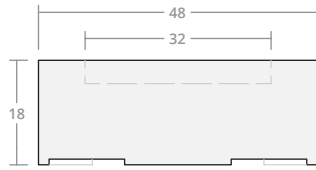

Cylindrical 36W 18H

Dimensions: 36"W x 18"H  
Burner Pan Size: 19" round  
Output: 120,000 BTU

Cylindrical 36W 24H

Dimensions: 36"W x 24"H  
Burner Pan Size: 19" round  
Output: 120,000 BTU

Cylindrical 42W 18H

Dimensions: 42"W x 18"H  
Burner Pan Size: 25" round  
Output: 120,000 BTU

Cylindrical 42W 24H

Dimensions: 42"W x 24"H  
Burner Pan Size: 25" round  
Output: 120,000 BTU

Cylindrical 48W 18H

Dimensions: 48"W x 18"H  
Burner Pan Size: 31" round  
Output: 180,000 BTU

Cylindrical 48W 24H

Dimensions: 48"W x 24"H  
Burner Pan Size: 31" round  
Output: 180,000 BTU

Cylindrical 54W 18H

Dimensions: 54"W x 18"H  
Burner Pan Size: 37" round  
Output: 290,000 BTU

Cylindrical 54W 24H

Dimensions: 54"W x 24"H  
Burner Pan Size: 37" round  
Output: 290,000 BTU

Cylindrical 60W 18H

Dimensions: 60"W x 18"H  
Burner Pan Size: 43" round  
Output: 290,000 BTU

Cylindrical 60W 24H

Dimensions: 60"W x 24"H  
Burner Pan Size: 43" round  
Output: 290,000 BTU