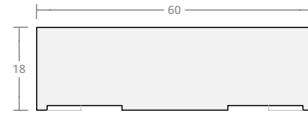

Dimensions: 42"W x 18"H  
Burner Pan Size: 25" round  
Output: 120,000 BTU

Cylindrical 42W 24H

Dimensions: 42"W x 24"H  
Burner Pan Size: 25" round  
Output: 120,000 BTU

Cylindrical 48W 18H

Dimensions: 48"W x 18"H  
Burner Pan Size: 31" round  
Output: 180,000 BTU

Cylindrical 48W 24H

Dimensions: 48"W x 24"H  
Burner Pan Size: 31" round  
Output: 180,000 BTU

Cylindrical 54W 18H

Dimensions: 54"W x 18"H  
Burner Pan Size: 37" round  
Output: 290,000 BTU

Cylindrical 54W 24H

Dimensions: 54"W x 24"H  
Burner Pan Size: 37" round  
Output: 290,000 BTU

Cylindrical 60W 18H

Dimensions: 60"W x 18"H  
Burner Pan Size: 43" round  
Output: 290,000 BTU

Cylindrical 60W 24H

Dimensions: 60"W x 24"H  
Burner Pan Size: 43" round  
Output: 290,000 BTU

Cylindrical 66W 18H

Dimensions: 66"W x 18"H  
Burner Pan Size: 49" round  
Output: 350,000 BTU

Cylindrical 66W 24H

Dimensions: 66"W x 24"H  
Burner Pan Size: 49" round  
Output: 350,000 BTU

Cylindrical 72W 18H