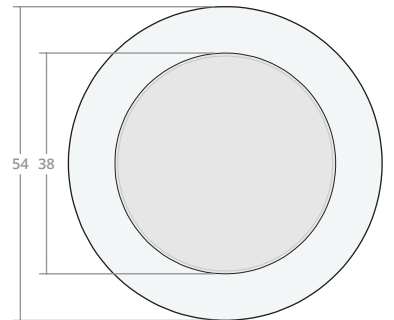

Cylindrical 36W 18H

Dimensions: 36"W x 18"H  
Burner Pan Size: 19" round  
Output: 120,000 BTU

Cylindrical 36W 24H

Dimensions: 36"W x 24"H  
Burner Pan Size: 19" round  
Output: 120,000 BTU

Cylindrical 42W 18H

Dimensions: 42"W x 18"H  
Burner Pan Size: 25" round  
Output: 120,000 BTU

Cylindrical 42W 24H

Dimensions: 42"W x 24"H  
Burner Pan Size: 25" round  
Output: 120,000 BTU

Cylindrical 48W 18H

Dimensions: 48"W x 18"H  
Burner Pan Size: 31" round  
Output: 180,000 BTU

Cylindrical 48W 24H

Dimensions: 48"W x 24"H  
Burner Pan Size: 31" round  
Output: 180,000 BTU

Cylindrical 54W 18H

Dimensions: 54"W x 18"H  
Burner Pan Size: 37" round  
Output: 290,000 BTU

Cylindrical 54W 24H

Dimensions: 54"W x 24"H  
Burner Pan Size: 37" round  
Output: 290,000 BTU

Cylindrical 60W 18H

Dimensions: 60"W x 18"H  
Burner Pan Size: 43" round  
Output: 290,000 BTU

Cylindrical 60W 24H

Dimensions: 60"W x 24"H  
Burner Pan Size: 43" round  
Output: 290,000 BTU