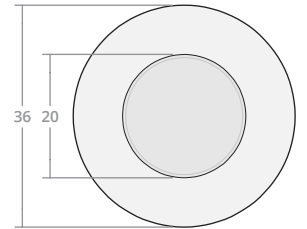

# Cylindrical Fire Pit Reference Sheet

CYLINDRICAL FIRE PIT Size	BURNER		AGGREGATE (RECOMMENDED)	
	Size	Output	Lava Rock	Fire Glass
36"W x 18"H	19" round	120,000 BTU	1 bag	16 lbs
36"W x 24"H	19" round	120,000 BTU	1 bag	16 lbs
42"W x 18"H	25" round	120,000 BTU	1 bag	28 lbs
42"W x 24"H	25" round	120,000 BTU	1 bag	28 lbs
48"W x 18"H	31" round	180,000 BTU	2 bags	42 lbs
48"W x 24"H	31" round	180,000 BTU	2 bags	42 lbs
54"W x 18"H	37" round	290,000 BTU	2 bags	59 lbs
54"W x 24"H	37" round	290,000 BTU	2 bags	59 lbs
60"W x 18"H	43" round	290,000 BTU	3 bags	79 lbs
60"W x 24"H	43" round	290,000 BTU	3 bags	79 lbs
66"W x 18"H	49" round	350,000 BTU	4 bags	102 lbs
66"W x 24"H	49" round	350,000 BTU	4 bags	102 lbs
72"W x 18"H	55" round	350,000 BTU	5 bags	128 lbs
72"W x 24"H	55" round	350,000 BTU	5 bags	128 lbs

Cylindrical 36W 18H

Dimensions: 36"W x 18"H  
Burner Pan Size: 19" round  
Output: 120,000 BTU

Cylindrical 36W 24H

Dimensions: 36"W x 24"H  
Burner Pan Size: 19" round  
Output: 120,000 BTU

Cylindrical 42W 18H

Cylindrical 48W 24H

Dimensions: 48"W x 24"H  
Burner Pan Size: 31" round  
Output: 180,000 BTU

Cylindrical 54W 18H

Dimensions: 54"W x 18"H  
Burner Pan Size: 37" round  
Output: 290,000 BTU

Cylindrical 54W 24H

Dimensions: 54"W x 24"H  
Burner Pan Size: 37" round  
Output: 290,000 BTU

Cylindrical 60W 18H

Dimensions: 60"W x 18"H  
Burner Pan Size: 43" round  
Output: 290,000 BTU

Cylindrical 60W 24H

Dimensions: 60"W x 24"H  
Burner Pan Size: 43" round  
Output: 290,000 BTU