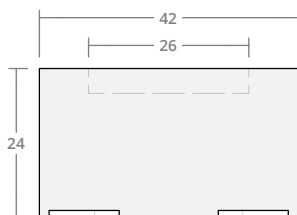

# Cylindrical Fire Pit Reference Sheet

CYLINDRICAL FIRE PIT Size	BURNER		AGGREGATE (RECOMMENDED)	
	Size	Output	Lava Rock	Fire Glass
36"W x 18"H	19" round	120,000 BTU	1 bag	16 lbs
36"W x 24"H	19" round	120,000 BTU	1 bag	16 lbs
42"W x 18"H	25" round	120,000 BTU	1 bag	28 lbs
42"W x 24"H	25" round	120,000 BTU	1 bag	28 lbs
48"W x 18"H	31" round	180,000 BTU	2 bags	42 lbs
48"W x 24"H	31" round	180,000 BTU	2 bags	42 lbs
54"W x 18"H	37" round	290,000 BTU	2 bags	59 lbs
54"W x 24"H	37" round	290,000 BTU	2 bags	59 lbs
60"W x 18"H	43" round	290,000 BTU	3 bags	79 lbs
60"W x 24"H	43" round	290,000 BTU	3 bags	79 lbs
66"W x 18"H	49" round	350,000 BTU	4 bags	102 lbs
66"W x 24"H	49" round	350,000 BTU	4 bags	102 lbs
72"W x 18"H	55" round	350,000 BTU	5 bags	128 lbs
72"W x 24"H	55" round	350,000 BTU	5 bags	128 lbs

Cylindrical 36W 18H

Dimensions: 36"W x 18"H  
Burner Pan Size: 19" round  
Output: 120,000 BTU

Cylindrical 36W 24H

Dimensions: 36"W x 24"H  
Burner Pan Size: 19" round  
Output: 120,000 BTU

Cylindrical 42W 18H

Dimensions: 42"W x 18"H  
Burner Pan Size: 25" round  
Output: 120,000 BTU

Cylindrical 42W 24H

Dimensions: 42"W x 24"H  
Burner Pan Size: 25" round  
Output: 120,000 BTU

Cylindrical 48W 18H

Dimensions: 48"W x 18"H  
Burner Pan Size: 31" round  
Output: 180,000 BTU

Dimensions: 54"W x 24"H  
Burner Pan Size: 37" round  
Output: 290,000 BTU

Cylindrical 60W 18H

Dimensions: 60"W x 18"H  
Burner Pan Size: 43" round  
Output: 290,000 BTU

Cylindrical 60W 24H

Dimensions: 60"W x 24"H  
Burner Pan Size: 43" round  
Output: 290,000 BTU