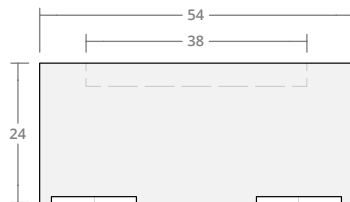

Dimensions: 42"W x 18"H  
Burner Pan Size: 25" round  
Output: 120,000 BTU

Cylindrical 42W 24H

Dimensions: 42"W x 24"H  
Burner Pan Size: 25" round  
Output: 120,000 BTU

Cylindrical 48W 18H

Dimensions: 48"W x 18"H  
Burner Pan Size: 31" round  
Output: 180,000 BTU

Cylindrical 48W 24H

Dimensions: 48"W x 24"H  
Burner Pan Size: 31" round  
Output: 180,000 BTU

Cylindrical 54W 18H

Dimensions: 54"W x 18"H  
Burner Pan Size: 37" round  
Output: 290,000 BTU

Cylindrical 54W 24H

Dimensions: 54"W x 24"H  
Burner Pan Size: 37" round  
Output: 290,000 BTU

Cylindrical 60W 18H

Dimensions: 60"W x 18"H  
Burner Pan Size: 43" round  
Output: 290,000 BTU

Cylindrical 60W 24H

Dimensions: 60"W x 24"H  
Burner Pan Size: 43" round  
Output: 290,000 BTU

Cylindrical 66W 18H

Dimensions: 66"W x 18"H  
Burner Pan Size: 49" round  
Output: 350,000 BTU

Cylindrical 66W 24H

Dimensions: 66"W x 24"H  
Burner Pan Size: 49" round  
Output: 350,000 BTU

Cylindrical 72W 18H