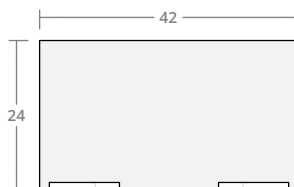

# Cylindrical Fire Pit Reference Sheet

CYLINDRICAL FIRE PIT Size	BURNER		AGGREGATE (RECOMMENDED)	
	Size	Output	Lava Rock	Fire Glass
36"W x 18"H	19" round	120,000 BTU	1 bag	16 lbs
36"W x 24"H	19" round	120,000 BTU	1 bag	16 lbs
42"W x 18"H	25" round	120,000 BTU	1 bag	28 lbs
42"W x 24"H	25" round	120,000 BTU	1 bag	28 lbs
48"W x 18"H	31" round	180,000 BTU	2 bags	42 lbs
48"W x 24"H	31" round	180,000 BTU	2 bags	42 lbs
54"W x 18"H	37" round	290,000 BTU	2 bags	59 lbs
54"W x 24"H	37" round	290,000 BTU	2 bags	59 lbs
60"W x 18"H	43" round	290,000 BTU	3 bags	79 lbs
60"W x 24"H	43" round	290,000 BTU	3 bags	79 lbs
66"W x 18"H	49" round	350,000 BTU	4 bags	102 lbs
66"W x 24"H	49" round	350,000 BTU	4 bags	102 lbs
72"W x 18"H	55" round	350,000 BTU	5 bags	128 lbs
72"W x 24"H	55" round	350,000 BTU	5 bags	128 lbs

Cylindrical 36W 18H

Dimensions: 36"W x 18"H  
Burner Pan Size: 19" round  
Output: 120,000 BTU

Cylindrical 36W 24H

Dimensions: 36"W x 24"H  
Burner Pan Size: 19" round  
Output: 120,000 BTU

Cylindrical 42W 18H

Dimensions: 42"W x 18"H  
Burner Pan Size: 25" round  
Output: 120,000 BTU

Cylindrical 42W 24H

Dimensions: 42"W x 24"H  
Burner Pan Size: 25" round  
Output: 120,000 BTU

Cylindrical 48W 18H

Dimensions: 48"W x 18"H  
Burner Pan Size: 31" round  
Output: 180,000 BTU

Cylindrical 48W 24H

Dimensions: 48"W x 24"H  
Burner Pan Size: 31" round  
Output: 180,000 BTU

Cylindrical 54W 18H

Dimensions: 54"W x 18"H  
Burner Pan Size: 37" round  
Output: 290,000 BTU

Cylindrical 54W 24H