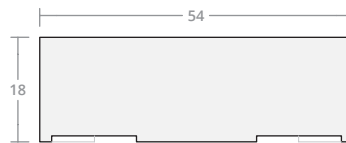

Cylindrical 36W 18H

Dimensions: 36"W x 18"H  
Burner Pan Size: 19" round  
Output: 120,000 BTU

Cylindrical 36W 24H

Dimensions: 36"W x 24"H  
Burner Pan Size: 19" round  
Output: 120,000 BTU

Cylindrical 42W 18H

Dimensions: 42"W x 18"H  
Burner Pan Size: 25" round  
Output: 120,000 BTU

Cylindrical 42W 24H

Dimensions: 42"W x 24"H  
Burner Pan Size: 25" round  
Output: 120,000 BTU

Cylindrical 48W 18H

Dimensions: 48"W x 18"H  
Burner Pan Size: 31" round  
Output: 180,000 BTU

Cylindrical 48W 24H

Dimensions: 48"W x 24"H  
Burner Pan Size: 31" round  
Output: 180,000 BTU

Cylindrical 54W 18H

Dimensions: 54"W x 18"H  
Burner Pan Size: 37" round  
Output: 290,000 BTU

Cylindrical 54W 24H

Dimensions: 54"W x 24"H  
Burner Pan Size: 37" round  
Output: 290,000 BTU

Cylindrical 60W 18H

Dimensions: 60"W x 18"H  
Burner Pan Size: 43" round  
Output: 290,000 BTU

Cylindrical 60W 24H

Dimensions: 60"W x 24"H  
Burner Pan Size: 43" round  
Output: 290,000 BTU