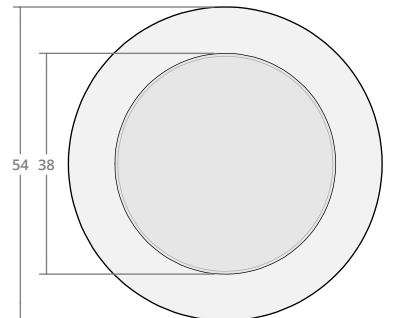

Dimensions: 42"W x 18"H  
Burner Pan Size: 25" round  
Output: 120,000 BTU

Cylindrical 42W 24H

Dimensions: 42"W x 24"H  
Burner Pan Size: 25" round  
Output: 120,000 BTU

Cylindrical 48W 18H

Dimensions: 48"W x 18"H  
Burner Pan Size: 31" round  
Output: 180,000 BTU

Cylindrical 48W 24H

Dimensions: 48"W x 24"H  
Burner Pan Size: 31" round  
Output: 180,000 BTU

Cylindrical 54W 18H

Dimensions: 54"W x 18"H  
Burner Pan Size: 37" round  
Output: 290,000 BTU

Cylindrical 54W 24H

Dimensions: 54"W x 24"H  
Burner Pan Size: 37" round  
Output: 290,000 BTU

Cylindrical 60W 18H

Dimensions: 60"W x 18"H  
Burner Pan Size: 43" round  
Output: 290,000 BTU

Cylindrical 60W 24H

Dimensions: 60"W x 24"H  
Burner Pan Size: 43" round  
Output: 290,000 BTU

Cylindrical 66W 18H

Dimensions: 66"W x 18"H  
Burner Pan Size: 49" round  
Output: 350,000 BTU

Cylindrical 66W 24H

Dimensions: 66"W x 24"H  
Burner Pan Size: 49" round  
Output: 350,000 BTU

Cylindrical 72W 18H