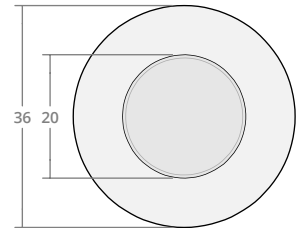

# Cylindrical Fire Pit Reference Sheet

CYLINDRICAL FIRE PIT Size	BURNER		AGGREGATE (RECOMMENDED)	
	Size	Output	Lava Rock	Fire Glass
36"W x 18"H	19" round	120,000 BTU	1 bag	16 lbs
36"W x 24"H	19" round	120,000 BTU	1 bag	16 lbs
42"W x 18"H	25" round	120,000 BTU	1 bag	28 lbs
42"W x 24"H	25" round	120,000 BTU	1 bag	28 lbs
48"W x 18"H	31" round	180,000 BTU	2 bags	42 lbs
48"W x 24"H	31" round	180,000 BTU	2 bags	42 lbs
54"W x 18"H	37" round	290,000 BTU	2 bags	59 lbs
54"W x 24"H	37" round	290,000 BTU	2 bags	59 lbs
60"W x 18"H	43" round	290,000 BTU	3 bags	79 lbs
60"W x 24"H	43" round	290,000 BTU	3 bags	79 lbs
66"W x 18"H	49" round	350,000 BTU	4 bags	102 lbs
66"W x 24"H	49" round	350,000 BTU	4 bags	102 lbs
72"W x 18"H	55" round	350,000 BTU	5 bags	128 lbs
72"W x 24"H	55" round	350,000 BTU	5 bags	128 lbs

Cylindrical 36W 18H

Dimensions: 36"W x 18"H  
Burner Pan Size: 19" round  
Output: 120,000 BTU

Cylindrical 36W 24H

Dimensions: 36"W x 24"H  
Burner Pan Size: 19" round  
Output: 120,000 BTU

Cylindrical 42W 18H

Cylindrical 48W 24H

Dimensions: 48"W x 24"H  
Burner Pan Size: 31" round  
Output: 180,000 BTU

Cylindrical 54W 18H

Dimensions: 54"W x 18"H  
Burner Pan Size: 37" round  
Output: 290,000 BTU

Cylindrical 54W 24H

Dimensions: 54"W x 24"H  
Burner Pan Size: 37" round  
Output: 290,000 BTU

Cylindrical 60W 18H

Dimensions: 60"W x 18"H  
Burner Pan Size: 43" round  
Output: 290,000 BTU

Cylindrical 60W 24H

Dimensions: 60"W x 24"H  
Burner Pan Size: 43" round  
Output: 290,000 BTU