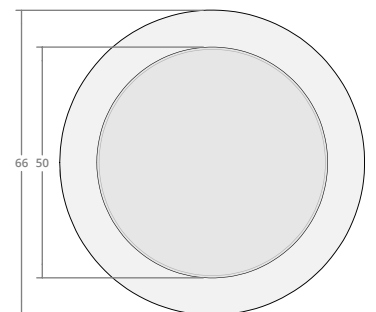

Dimensions: 42"W x 18"H  
Burner Pan Size: 25" round  
Output: 120,000 BTU

Cylindrical 42W 24H

Dimensions: 42"W x 24"H  
Burner Pan Size: 25" round  
Output: 120,000 BTU

Cylindrical 48W 18H

Dimensions: 48"W x 18"H  
Burner Pan Size: 31" round  
Output: 180,000 BTU

Cylindrical 48W 24H

Dimensions: 48"W x 24"H  
Burner Pan Size: 31" round  
Output: 180,000 BTU

Cylindrical 54W 18H

Dimensions: 54"W x 18"H  
Burner Pan Size: 37" round  
Output: 290,000 BTU

Cylindrical 54W 24H

Dimensions: 54"W x 24"H  
Burner Pan Size: 37" round  
Output: 290,000 BTU

Cylindrical 60W 18H

Dimensions: 60"W x 18"H  
Burner Pan Size: 43" round  
Output: 290,000 BTU

Cylindrical 60W 24H

Dimensions: 60"W x 24"H  
Burner Pan Size: 43" round  
Output: 290,000 BTU

Cylindrical 66W 18H

Dimensions: 66"W x 18"H  
Burner Pan Size: 49" round  
Output: 350,000 BTU

Cylindrical 66W 24H

Dimensions: 66"W x 24"H  
Burner Pan Size: 49" round  
Output: 350,000 BTU

Cylindrical 72W 18H