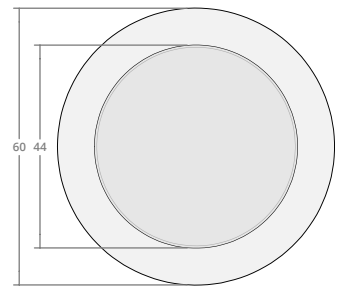

Dimensions: 42"W x 18"H  
Burner Pan Size: 25" round  
Output: 120,000 BTU

Cylindrical 42W 24H

Dimensions: 42"W x 24"H  
Burner Pan Size: 25" round  
Output: 120,000 BTU

Cylindrical 48W 18H

Dimensions: 48"W x 18"H  
Burner Pan Size: 31" round  
Output: 180,000 BTU

Cylindrical 48W 24H

Dimensions: 48"W x 24"H  
Burner Pan Size: 31" round  
Output: 180,000 BTU

Cylindrical 54W 18H

Dimensions: 54"W x 18"H  
Burner Pan Size: 37" round  
Output: 290,000 BTU

Cylindrical 54W 24H

Dimensions: 54"W x 24"H  
Burner Pan Size: 37" round  
Output: 290,000 BTU

Cylindrical 60W 18H

Dimensions: 60"W x 18"H  
Burner Pan Size: 43" round  
Output: 290,000 BTU

Cylindrical 60W 24H

Dimensions: 60"W x 24"H  
Burner Pan Size: 43" round  
Output: 290,000 BTU

Cylindrical 66W 18H

Dimensions: 66"W x 18"H  
Burner Pan Size: 49" round  
Output: 350,000 BTU

Cylindrical 66W 24H

Dimensions: 66"W x 24"H  
Burner Pan Size: 49" round  
Output: 350,000 BTU

Cylindrical 72W 18H