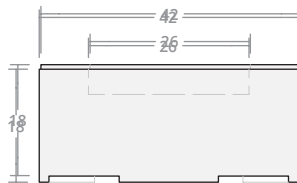

Cylindrical 36W 18H

Dimensions: 36"W x 18"H  
Burner Pan Size: 19" round  
Output: 120,000 BTU

Cylindrical 36W 24H

Dimensions: 36"W x 24"H  
Burner Pan Size: 19" round  
Output: 120,000 BTU

Cylindrical 42W 18H

Dimensions: 42"W x 18"H  
Burner Pan Size: 25" round  
Output: 120,000 BTU

Cylindrical 42W 24H

Dimensions: 42"W x 24"H  
Burner Pan Size: 25" round  
Output: 120,000 BTU

Cylindrical 48W 18H

Dimensions: 48"W x 18"H  
Burner Pan Size: 31" round  
Output: 180,000 BTU

Cylindrical 48W 24H

Dimensions: 48"W x 24"H  
Burner Pan Size: 31" round  
Output: 180,000 BTU

Cylindrical 54W 18H

Dimensions: 54"W x 18"H  
Burner Pan Size: 37" round  
Output: 290,000 BTU

Cylindrical 54W 24H

Dimensions: 54"W x 24"H  
Burner Pan Size: 37" round  
Output: 290,000 BTU

Cylindrical 60W 18H

Dimensions: 60"W x 18"H  
Burner Pan Size: 43" round  
Output: 290,000 BTU

Cylindrical 60W 24H

Dimensions: 60"W x 24"H  
Burner Pan Size: 43" round  
Output: 290,000 BTU