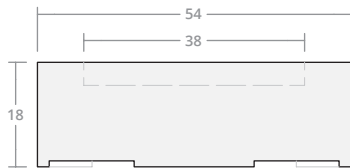

Cylindrical 36W 18H

Dimensions: 36"W x 18"H  
Burner Pan Size: 19" round  
Output: 120,000 BTU

Cylindrical 36W 24H

Dimensions: 36"W x 24"H  
Burner Pan Size: 19" round  
Output: 120,000 BTU

Cylindrical 42W 18H

Dimensions: 42"W x 18"H  
Burner Pan Size: 25" round  
Output: 120,000 BTU

Cylindrical 42W 24H

Dimensions: 42"W x 24"H  
Burner Pan Size: 25" round  
Output: 120,000 BTU

Cylindrical 48W 18H

Dimensions: 48"W x 18"H  
Burner Pan Size: 31" round  
Output: 180,000 BTU

Cylindrical 48W 24H

Dimensions: 48"W x 24"H  
Burner Pan Size: 31" round  
Output: 180,000 BTU

Cylindrical 54W 18H

Dimensions: 54"W x 18"H  
Burner Pan Size: 37" round  
Output: 290,000 BTU

Cylindrical 54W 24H

Dimensions: 54"W x 24"H  
Burner Pan Size: 37" round  
Output: 290,000 BTU

Cylindrical 60W 18H

Dimensions: 60"W x 18"H  
Burner Pan Size: 43" round  
Output: 290,000 BTU

Cylindrical 60W 24H

Dimensions: 60"W x 24"H  
Burner Pan Size: 43" round  
Output: 290,000 BTU