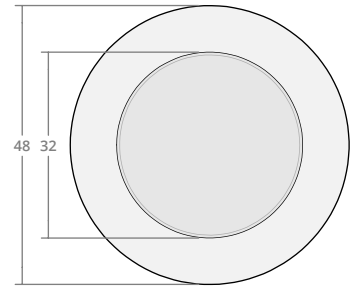

Cylindrical 36W 18H

Dimensions: 36"W x 18"H  
Burner Pan Size: 19" round  
Output: 120,000 BTU

Cylindrical 36W 24H

Dimensions: 36"W x 24"H  
Burner Pan Size: 19" round  
Output: 120,000 BTU

Cylindrical 42W 18H

Dimensions: 42"W x 18"H  
Burner Pan Size: 25" round  
Output: 120,000 BTU

Cylindrical 42W 24H

Dimensions: 42"W x 24"H  
Burner Pan Size: 25" round  
Output: 120,000 BTU

Cylindrical 48W 18H

Dimensions: 48"W x 18"H  
Burner Pan Size: 31" round  
Output: 180,000 BTU

Cylindrical 48W 24H

Dimensions: 48"W x 24"H  
Burner Pan Size: 31" round  
Output: 180,000 BTU

Cylindrical 54W 18H

Dimensions: 54"W x 18"H  
Burner Pan Size: 37" round  
Output: 290,000 BTU

Cylindrical 54W 24H

Dimensions: 54"W x 24"H  
Burner Pan Size: 37" round  
Output: 290,000 BTU

Cylindrical 60W 18H

Dimensions: 60"W x 18"H  
Burner Pan Size: 43" round  
Output: 290,000 BTU

Cylindrical 60W 24H

Dimensions: 60"W x 24"H  
Burner Pan Size: 43" round  
Output: 290,000 BTU