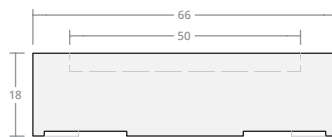

Dimensions: 42"W x 18"H  
Burner Pan Size: 25" round  
Output: 120,000 BTU

Cylindrical 42W 24H

Dimensions: 42"W x 24"H  
Burner Pan Size: 25" round  
Output: 120,000 BTU

Cylindrical 48W 18H

Dimensions: 48"W x 18"H  
Burner Pan Size: 31" round  
Output: 180,000 BTU

Cylindrical 48W 24H

Dimensions: 48"W x 24"H  
Burner Pan Size: 31" round  
Output: 180,000 BTU

Cylindrical 54W 18H

Dimensions: 54"W x 18"H  
Burner Pan Size: 37" round  
Output: 290,000 BTU

Cylindrical 54W 24H

Dimensions: 54"W x 24"H  
Burner Pan Size: 37" round  
Output: 290,000 BTU

Cylindrical 60W 18H

Dimensions: 60"W x 18"H  
Burner Pan Size: 43" round  
Output: 290,000 BTU

Cylindrical 60W 24H

Dimensions: 60"W x 24"H  
Burner Pan Size: 43" round  
Output: 290,000 BTU

Cylindrical 66W 18H

Dimensions: 66"W x 18"H  
Burner Pan Size: 49" round  
Output: 350,000 BTU

Cylindrical 66W 24H

Dimensions: 66"W x 24"H  
Burner Pan Size: 49" round  
Output: 350,000 BTU

Cylindrical 72W 18H