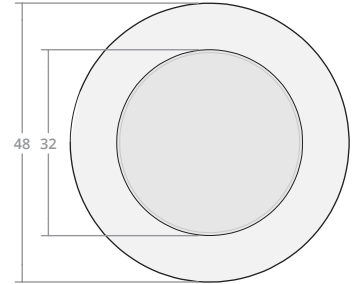

Cylindrical 36W 18H

Dimensions: 36"W x 18"H  
Burner Pan Size: 19" round  
Output: 120,000 BTU

Cylindrical 36W 24H

Dimensions: 36"W x 24"H  
Burner Pan Size: 19" round  
Output: 120,000 BTU

Cylindrical 42W 18H

Dimensions: 42"W x 18"H  
Burner Pan Size: 25" round  
Output: 120,000 BTU

Cylindrical 42W 24H

Dimensions: 42"W x 24"H  
Burner Pan Size: 25" round  
Output: 120,000 BTU

Cylindrical 48W 18H

Dimensions: 48"W x 18"H  
Burner Pan Size: 31" round  
Output: 180,000 BTU

Cylindrical 48W 24H

Dimensions: 48"W x 24"H  
Burner Pan Size: 31" round  
Output: 180,000 BTU

Cylindrical 54W 18H

Dimensions: 54"W x 18"H  
Burner Pan Size: 37" round  
Output: 290,000 BTU

Cylindrical 54W 24H

Dimensions: 54"W x 24"H  
Burner Pan Size: 37" round  
Output: 290,000 BTU

Cylindrical 60W 18H

Dimensions: 60"W x 18"H  
Burner Pan Size: 43" round  
Output: 290,000 BTU

Cylindrical 60W 24H

Dimensions: 60"W x 24"H  
Burner Pan Size: 43" round  
Output: 290,000 BTU