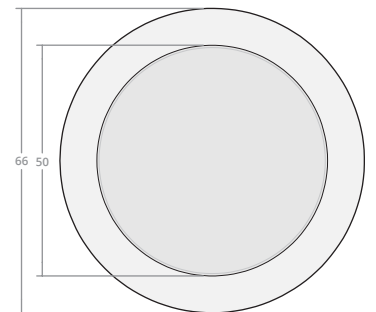

Dimensions: 42"W x 18"H  
Burner Pan Size: 25" round  
Output: 120,000 BTU

Cylindrical 42W 24H

Dimensions: 42"W x 24"H  
Burner Pan Size: 25" round  
Output: 120,000 BTU

Cylindrical 48W 18H

Dimensions: 48"W x 18"H  
Burner Pan Size: 31" round  
Output: 180,000 BTU

Cylindrical 48W 24H

Dimensions: 48"W x 24"H  
Burner Pan Size: 31" round  
Output: 180,000 BTU

Cylindrical 54W 18H

Dimensions: 54"W x 18"H  
Burner Pan Size: 37" round  
Output: 290,000 BTU

Cylindrical 54W 24H

Dimensions: 54"W x 24"H  
Burner Pan Size: 37" round  
Output: 290,000 BTU

Cylindrical 60W 18H

Dimensions: 60"W x 18"H  
Burner Pan Size: 43" round  
Output: 290,000 BTU

Cylindrical 60W 24H

Dimensions: 60"W x 24"H  
Burner Pan Size: 43" round  
Output: 290,000 BTU

Cylindrical 66W 18H

Dimensions: 66"W x 18"H  
Burner Pan Size: 49" round  
Output: 350,000 BTU

Cylindrical 66W 24H

Dimensions: 66"W x 24"H  
Burner Pan Size: 49" round  
Output: 350,000 BTU

Cylindrical 72W 18H