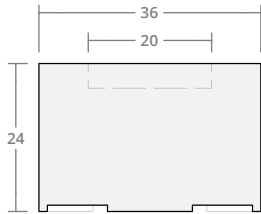

# Cylindrical Fire Pit Reference Sheet

CYLINDRICAL FIRE PIT Size	BURNER		AGGREGATE (RECOMMENDED)	
	Size	Output	Lava Rock	Fire Glass
36"W x 18"H	19" round	120,000 BTU	1 bag	16 lbs
36"W x 24"H	19" round	120,000 BTU	1 bag	16 lbs
42"W x 18"H	25" round	120,000 BTU	1 bag	28 lbs
42"W x 24"H	25" round	120,000 BTU	1 bag	28 lbs
48"W x 18"H	31" round	180,000 BTU	2 bags	42 lbs
48"W x 24"H	31" round	180,000 BTU	2 bags	42 lbs
54"W x 18"H	37" round	290,000 BTU	2 bags	59 lbs
54"W x 24"H	37" round	290,000 BTU	2 bags	59 lbs
60"W x 18"H	43" round	290,000 BTU	3 bags	79 lbs
60"W x 24"H	43" round	290,000 BTU	3 bags	79 lbs
66"W x 18"H	49" round	350,000 BTU	4 bags	102 lbs
66"W x 24"H	49" round	350,000 BTU	4 bags	102 lbs
72"W x 18"H	55" round	350,000 BTU	5 bags	128 lbs
72"W x 24"H	55" round	350,000 BTU	5 bags	128 lbs

Cylindrical 36W 18H

Dimensions: 36"W x 18"H  
Burner Pan Size: 19" round  
Output: 120,000 BTU

Cylindrical 36W 24H

Dimensions: 36"W x 24"H  
Burner Pan Size: 19" round  
Output: 120,000 BTU

Cylindrical 42W 18H

Cylindrical 48W 24H

Dimensions: 48"W x 24"H  
Burner Pan Size: 31" round  
Output: 180,000 BTU

Cylindrical 54W 18H

Dimensions: 54"W x 18"H  
Burner Pan Size: 37" round  
Output: 290,000 BTU

Cylindrical 54W 24H

Dimensions: 54"W x 24"H  
Burner Pan Size: 37" round  
Output: 290,000 BTU

Cylindrical 60W 18H

Dimensions: 60"W x 18"H  
Burner Pan Size: 43" round  
Output: 290,000 BTU

Cylindrical 60W 24H

Dimensions: 60"W x 24"H  
Burner Pan Size: 43" round  
Output: 290,000 BTU