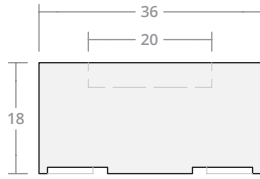

# Cylindrical Fire Pit Reference Sheet

CYLINDRICAL FIRE PIT Size	BURNER		AGGREGATE (RECOMMENDED)	
	Size	Output	Lava Rock	Fire Glass
36"W x 18"H	19" round	120,000 BTU	1 bag	16 lbs
36"W x 24"H	19" round	120,000 BTU	1 bag	16 lbs
42"W x 18"H	25" round	120,000 BTU	1 bag	28 lbs
42"W x 24"H	25" round	120,000 BTU	1 bag	28 lbs
48"W x 18"H	31" round	180,000 BTU	2 bags	42 lbs
48"W x 24"H	31" round	180,000 BTU	2 bags	42 lbs
54"W x 18"H	37" round	290,000 BTU	2 bags	59 lbs
54"W x 24"H	37" round	290,000 BTU	2 bags	59 lbs
60"W x 18"H	43" round	290,000 BTU	3 bags	79 lbs
60"W x 24"H	43" round	290,000 BTU	3 bags	79 lbs
66"W x 18"H	49" round	350,000 BTU	4 bags	102 lbs
66"W x 24"H	49" round	350,000 BTU	4 bags	102 lbs
72"W x 18"H	55" round	350,000 BTU	5 bags	128 lbs
72"W x 24"H	55" round	350,000 BTU	5 bags	128 lbs

Cylindrical 36W 18H

Dimensions: 36"W x 18"H  
Burner Pan Size: 19" round  
Output: 120,000 BTU

Cylindrical 36W 24H

Dimensions: 36"W x 24"H  
Burner Pan Size: 19" round  
Output: 120,000 BTU

Cylindrical 42W 18H

Dimensions: 42"W x 18"H  
Burner Pan Size: 25" round  
Output: 120,000 BTU

Cylindrical 42W 24H

Dimensions: 42"W x 24"H  
Burner Pan Size: 25" round  
Output: 120,000 BTU

Cylindrical 48W 18H

Dimensions: 48"W x 18"H  
Burner Pan Size: 31" round  
Output: 180,000 BTU

Dimensions: 54"W x 24"H  
Burner Pan Size: 37" round  
Output: 290,000 BTU

Cylindrical 60W 18H

Dimensions: 60"W x 18"H  
Burner Pan Size: 43" round  
Output: 290,000 BTU

Cylindrical 60W 24H

Dimensions: 60"W x 24"H  
Burner Pan Size: 43" round  
Output: 290,000 BTU