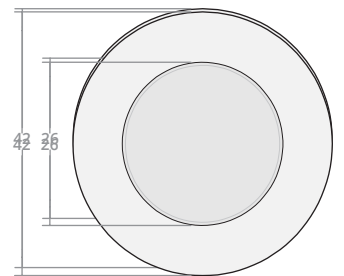

Cylindrical 36W 18H

Dimensions: 36"W x 18"H  
Burner Pan Size: 19" round  
Output: 120,000 BTU

Cylindrical 36W 24H

Dimensions: 36"W x 24"H  
Burner Pan Size: 19" round  
Output: 120,000 BTU

Cylindrical 42W 18H

Dimensions: 42"W x 18"H  
Burner Pan Size: 25" round  
Output: 120,000 BTU

Cylindrical 42W 24H

Dimensions: 42"W x 24"H  
Burner Pan Size: 25" round  
Output: 120,000 BTU

Cylindrical 48W 18H

Dimensions: 48"W x 18"H  
Burner Pan Size: 31" round  
Output: 180,000 BTU

Cylindrical 48W 24H

Dimensions: 48"W x 24"H  
Burner Pan Size: 31" round  
Output: 180,000 BTU

Cylindrical 54W 18H

Dimensions: 54"W x 18"H  
Burner Pan Size: 37" round  
Output: 290,000 BTU

Cylindrical 54W 24H

Dimensions: 54"W x 24"H  
Burner Pan Size: 37" round  
Output: 290,000 BTU

Cylindrical 60W 18H

Dimensions: 60"W x 18"H  
Burner Pan Size: 43" round  
Output: 290,000 BTU

Cylindrical 60W 24H

Dimensions: 60"W x 24"H  
Burner Pan Size: 43" round  
Output: 290,000 BTU