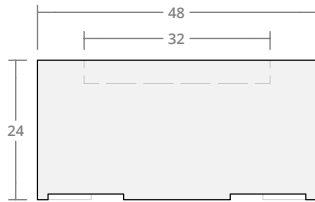

Cylindrical 36W 18H

Dimensions: 36"W x 18"H  
Burner Pan Size: 19" round  
Output: 120,000 BTU

Cylindrical 36W 24H

Dimensions: 36"W x 24"H  
Burner Pan Size: 19" round  
Output: 120,000 BTU

Cylindrical 42W 18H

Dimensions: 42"W x 18"H  
Burner Pan Size: 25" round  
Output: 120,000 BTU

Cylindrical 42W 24H

Dimensions: 42"W x 24"H  
Burner Pan Size: 25" round  
Output: 120,000 BTU

Cylindrical 48W 18H

Dimensions: 48"W x 18"H  
Burner Pan Size: 31" round  
Output: 180,000 BTU

Cylindrical 48W 24H

Dimensions: 48"W x 24"H  
Burner Pan Size: 31" round  
Output: 180,000 BTU

Cylindrical 54W 18H

Dimensions: 54"W x 18"H  
Burner Pan Size: 37" round  
Output: 290,000 BTU

Cylindrical 54W 24H

Dimensions: 54"W x 24"H  
Burner Pan Size: 37" round  
Output: 290,000 BTU

Cylindrical 60W 18H

Dimensions: 60"W x 18"H  
Burner Pan Size: 43" round  
Output: 290,000 BTU

Cylindrical 60W 24H

Dimensions: 60"W x 24"H  
Burner Pan Size: 43" round  
Output: 290,000 BTU