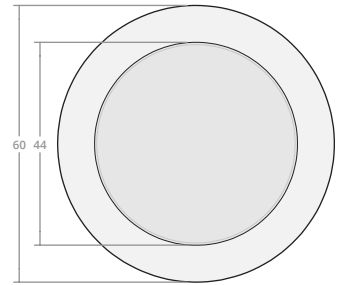

Dimensions: 42"W x 18"H  
Burner Pan Size: 25" round  
Output: 120,000 BTU

Cylindrical 42W 24H

Dimensions: 42"W x 24"H  
Burner Pan Size: 25" round  
Output: 120,000 BTU

Cylindrical 48W 18H

Dimensions: 48"W x 18"H  
Burner Pan Size: 31" round  
Output: 180,000 BTU

Cylindrical 48W 24H

Dimensions: 48"W x 24"H  
Burner Pan Size: 31" round  
Output: 180,000 BTU

Cylindrical 54W 18H

Dimensions: 54"W x 18"H  
Burner Pan Size: 37" round  
Output: 290,000 BTU

Cylindrical 54W 24H

Dimensions: 54"W x 24"H  
Burner Pan Size: 37" round  
Output: 290,000 BTU

Cylindrical 60W 18H

Dimensions: 60"W x 18"H  
Burner Pan Size: 43" round  
Output: 290,000 BTU

Cylindrical 60W 24H

Dimensions: 60"W x 24"H  
Burner Pan Size: 43" round  
Output: 290,000 BTU

Cylindrical 66W 18H

Dimensions: 66"W x 18"H  
Burner Pan Size: 49" round  
Output: 350,000 BTU

Cylindrical 66W 24H

Dimensions: 66"W x 24"H  
Burner Pan Size: 49" round  
Output: 350,000 BTU

Cylindrical 72W 18H