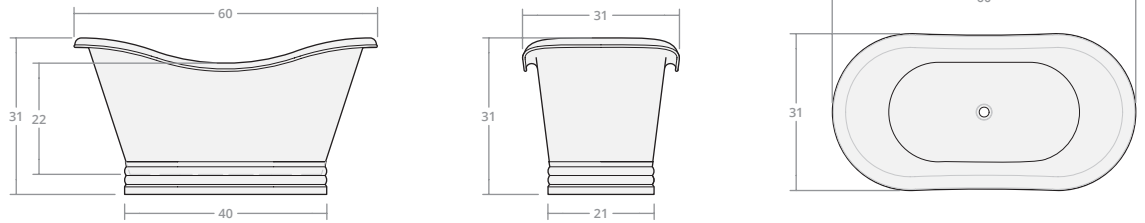

Del Cobre Bathtub Reference Sheet

DEL COBRE BATHTUB Size	WEIGHT		VOLUME		WATER DEPTH	
	16 Gauge	14 Gauge	Max.	To Overflow	Max.	To Overflow
60" L x 31" W x 31" H	110 lbs	143 lbs	86 gal	67 gal	22 in	18 in
64" L x 31" W x 31" H	117 lbs	153 lbs	95 gal	74 gal	22 in	18 in
68" L x 31" W x 31" H	125 lbs	163 lbs	103 gal	50 gal	22 in	18 in
72" L x 33" W x 33" H	143 lbs	187 lbs	132 gal	106 gal	24 in	20 in

Del Cobre 60L 31H

Dimensions: 60"L x 31"W x 31"H
 Water Depth (max): 22 in
 Water Depth (overflow): 18 in
 Volume (max): 86 gal
 Volume (overflow): 67 gal
 Weight (16 gauge): 110 lbs
 Weight (14 gauge): 143 lbs
 Drain Placement: centered

Del Cobre 64L 31H

Dimensions: 64"L x 31"W x 31"H
 Water Depth (max): 22 in
 Water Depth (overflow): 18 in
 Volume (max): 95 gal
 Volume (overflow): 74 gal
 Weight (16 gauge): 117 lbs
 Weight (14 gauge): 153 lbs
 Drain Placement: centered

Del Cobre 68L 31H

Dimensions: 68"L x 31"W x 31"H
 Water Depth (max): 22 in
 Water Depth (overflow): 18 in
 Volume (max): 103 gal
 Volume (overflow): 80 gal
 Weight (16 gauge): 125 lbs
 Weight (14 gauge): 163 lbs
 Drain Placement: centered