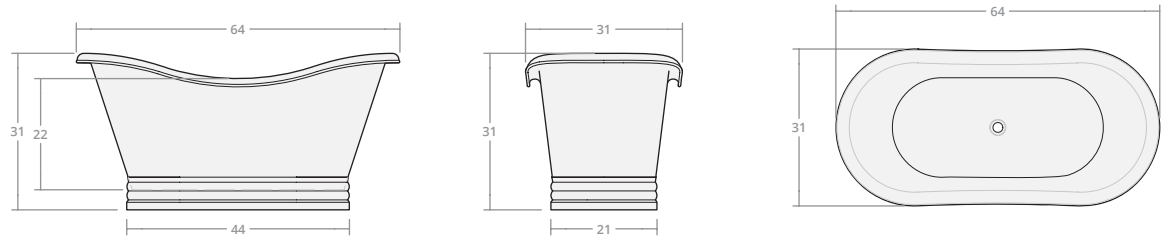

Del Cobre Bathtub Reference Sheet

DEL COBRE BATHTUB Size	WEIGHT		VOLUME		WATER DEPTH	
	16 Gauge	14 Gauge	Max.	To Overflow	Max.	To Overflow
60" L x 31" W x 31" H	110 lbs	143 lbs	86 gal	67 gal	22 in	18 in
64" L x 31" W x 31" H	117 lbs	153 lbs	95 gal	74 gal	22 in	18 in
68" L x 31" W x 31" H	125 lbs	163 lbs	103 gal	50 gal	22 in	18 in
72" L x 33" W x 33" H	143 lbs	187 lbs	132 gal	106 gal	24 in	20 in

Del Cobre 60L 31H

Dimensions: 60"L x 31"W x 31"H
 Water Depth (max): 22 in
 Water Depth (overflow): 18 in
 Volume (max): 86 gal
 Volume (overflow): 67 gal
 Weight (16 gauge): 110 lbs
 Weight (14 gauge): 143 lbs
 Drain Placement: centered

Del Cobre 64L 31H

Dimensions: 64"L x 31"W x 31"H
 Water Depth (max): 22 in
 Water Depth (overflow): 18 in
 Volume (max): 95 gal
 Volume (overflow): 74 gal
 Weight (16 gauge): 117 lbs
 Weight (14 gauge): 153 lbs
 Drain Placement: centered

Del Cobre 68L 31H

Dimensions: 68"L x 31"W x 31"H
 Water Depth (max): 22 in
 Water Depth (overflow): 18 in
 Volume (max): 103 gal
 Volume (overflow): 80 gal
 Weight (16 gauge): 125 lbs
 Weight (14 gauge): 163 lbs
 Drain Placement: centered