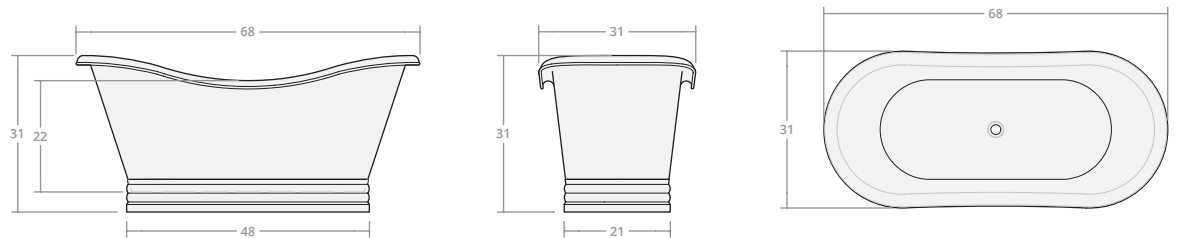

Del Cobre 60L 31H

Dimensions: 60"L x 31"W x 31"H
 Water Depth (max): 22 in
 Water Depth (overflow): 18 in
 Volume (max): 86 gal
 Volume (overflow): 67 gal
 Weight (16 gauge): 110 lbs
 Weight (14 gauge): 143 lbs
 Drain Placement: centered

Del Cobre 64L 31H

Dimensions: 64"L x 31"W x 31"H
 Water Depth (max): 22 in
 Water Depth (overflow): 18 in
 Volume (max): 95 gal
 Volume (overflow): 74 gal
 Weight (16 gauge): 117 lbs
 Weight (14 gauge): 153 lbs
 Drain Placement: centered

Del Cobre 68L 31H

Dimensions: 68"L x 31"W x 31"H
 Water Depth (max): 22 in
 Water Depth (overflow): 18 in
 Volume (max): 103 gal
 Volume (overflow): 80 gal
 Weight (16 gauge): 125 lbs
 Weight (14 gauge): 163 lbs
 Drain Placement: centered

Del Cobre 72L 33H

Dimensions: 72"L x 33"W x 33"H
 Water Depth (max): 24 in
 Water Depth (overflow): 20 in
 Volume (max): 132 gal
 Volume (overflow): 106 gal
 Weight (16 gauge): 143 lbs
 Weight (14 gauge): 187 lbs
 Drain Placement: centered